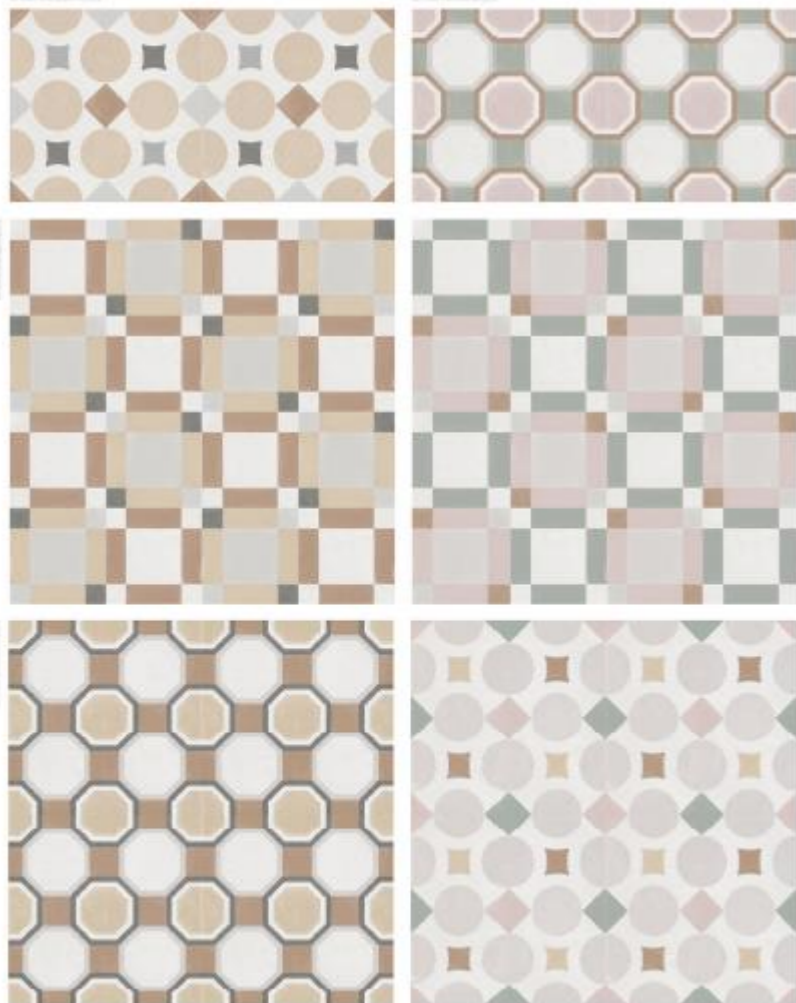

HARMONY

Patterns

HARMONY