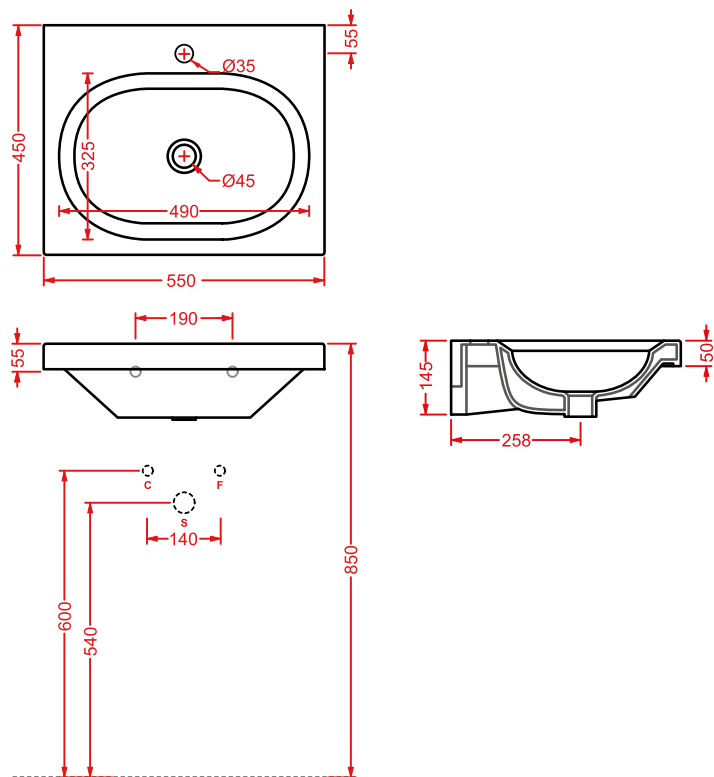

vaso terra filomuro
back to wall WC

**BLB002 BLEND**

bidet terra filomuro
back to wall bidet

**BLV003 + BLC001 BLEND**

vaso monoblocco + cassetta monoblocco
close-coupled WC + ceramic cistern

BLL004 BLEND

consolle 55 sospesa/appoggio/incasso
wall-hung/countertop/drop in consolle 55