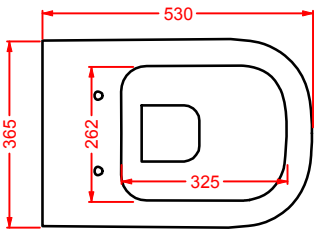

FSV001 FASTER

vaso sospeso
wall-hung WC