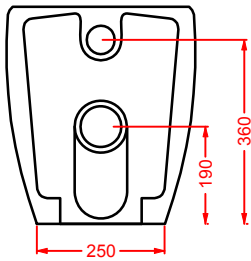

FSV004 FASTER

vaso a terra filomuro Senza Brida
back to wall Rimless WC