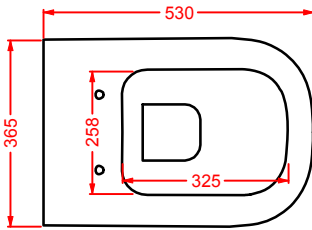

FSV003 FASTER

vaso sospeso Senza Brida
wall-hung Rimless WC