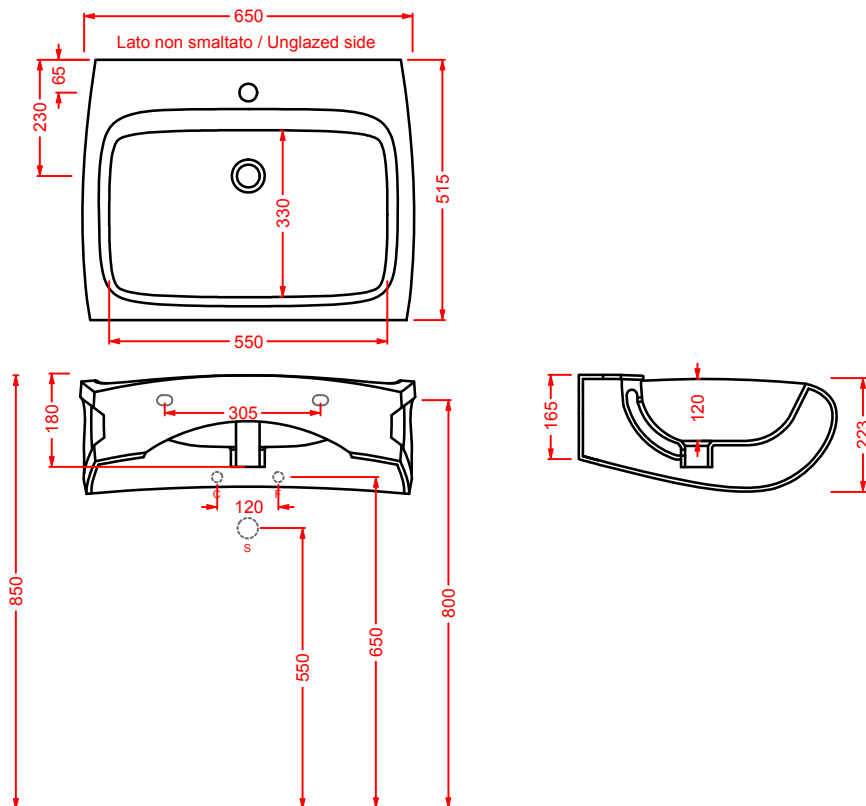

HIL004 HI-LINE

lavabo sospeso 65
wall-hung washbasin 65