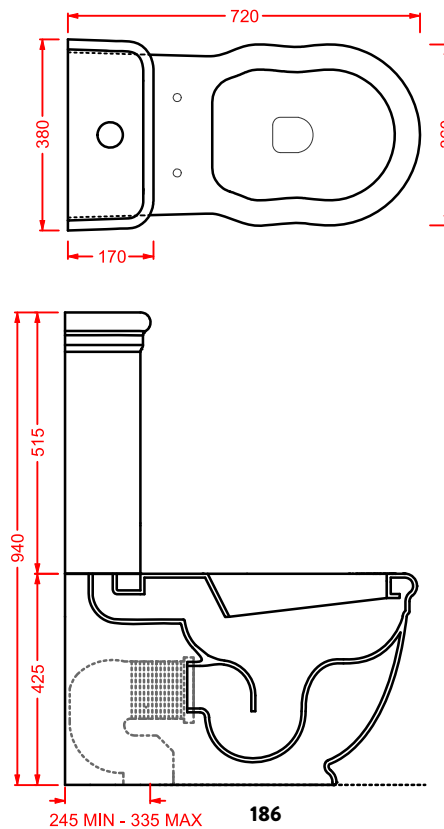

HEV006 HERMITAGE

vaso monoblocco filo muro
back to wall close-coupled WC