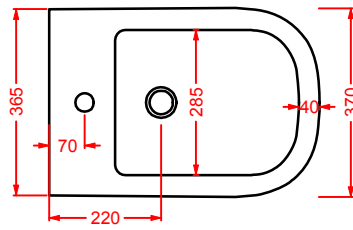

FSB002 FASTER

bidet a terra filomuro
back to wall bidet