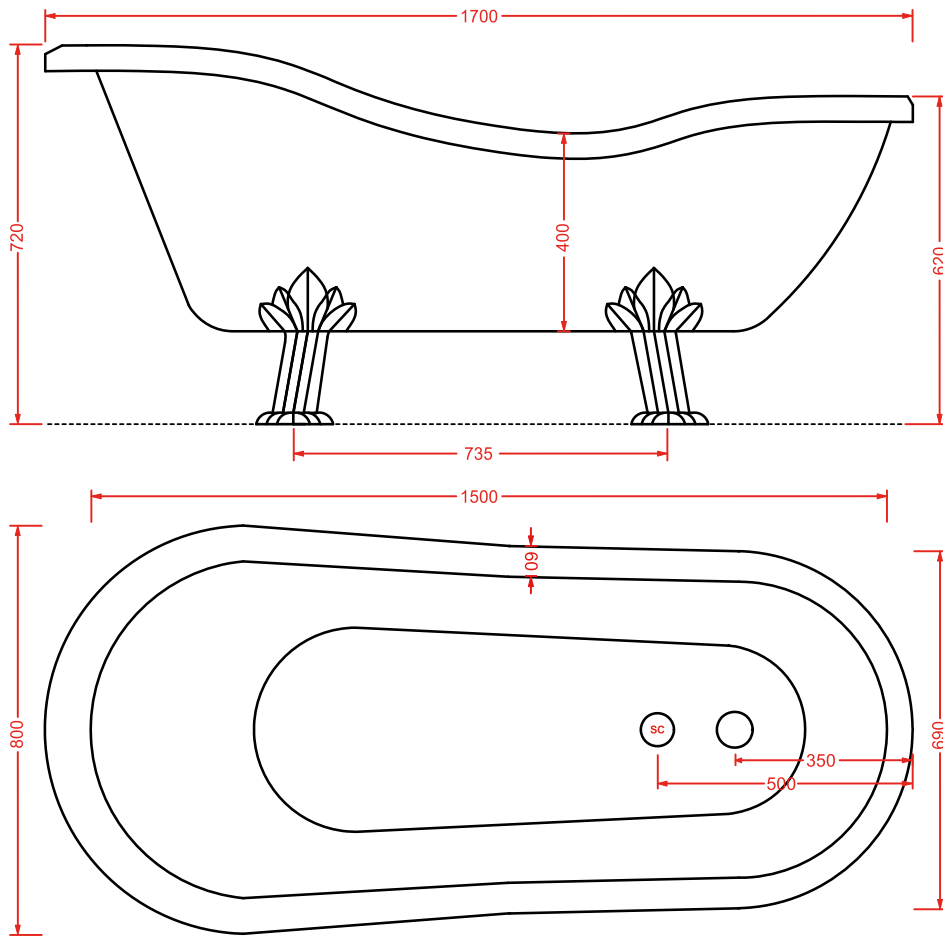

HEW001 HERMITAGE

vasca bianca
white bathtub

SC = SCARICO PAVIMENTO VASCA 1" 1/2
DRAIN FLOOR 1" 1/2