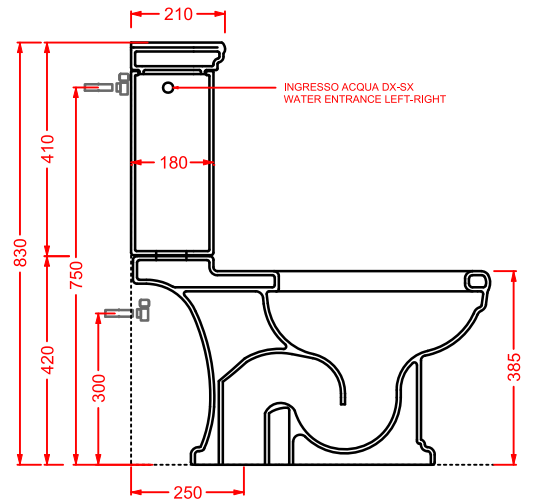

HEV008 + HEC001 HERMITAGE

vaso monoblocco S + cassetta monoblocco
close-coupled WC (S) + ceramic cistern

HEV002 + HEC004 HERMITAGE

vaso terra S con cassetta alta + coperchio
WC (S) + high ceramic cistern + cover