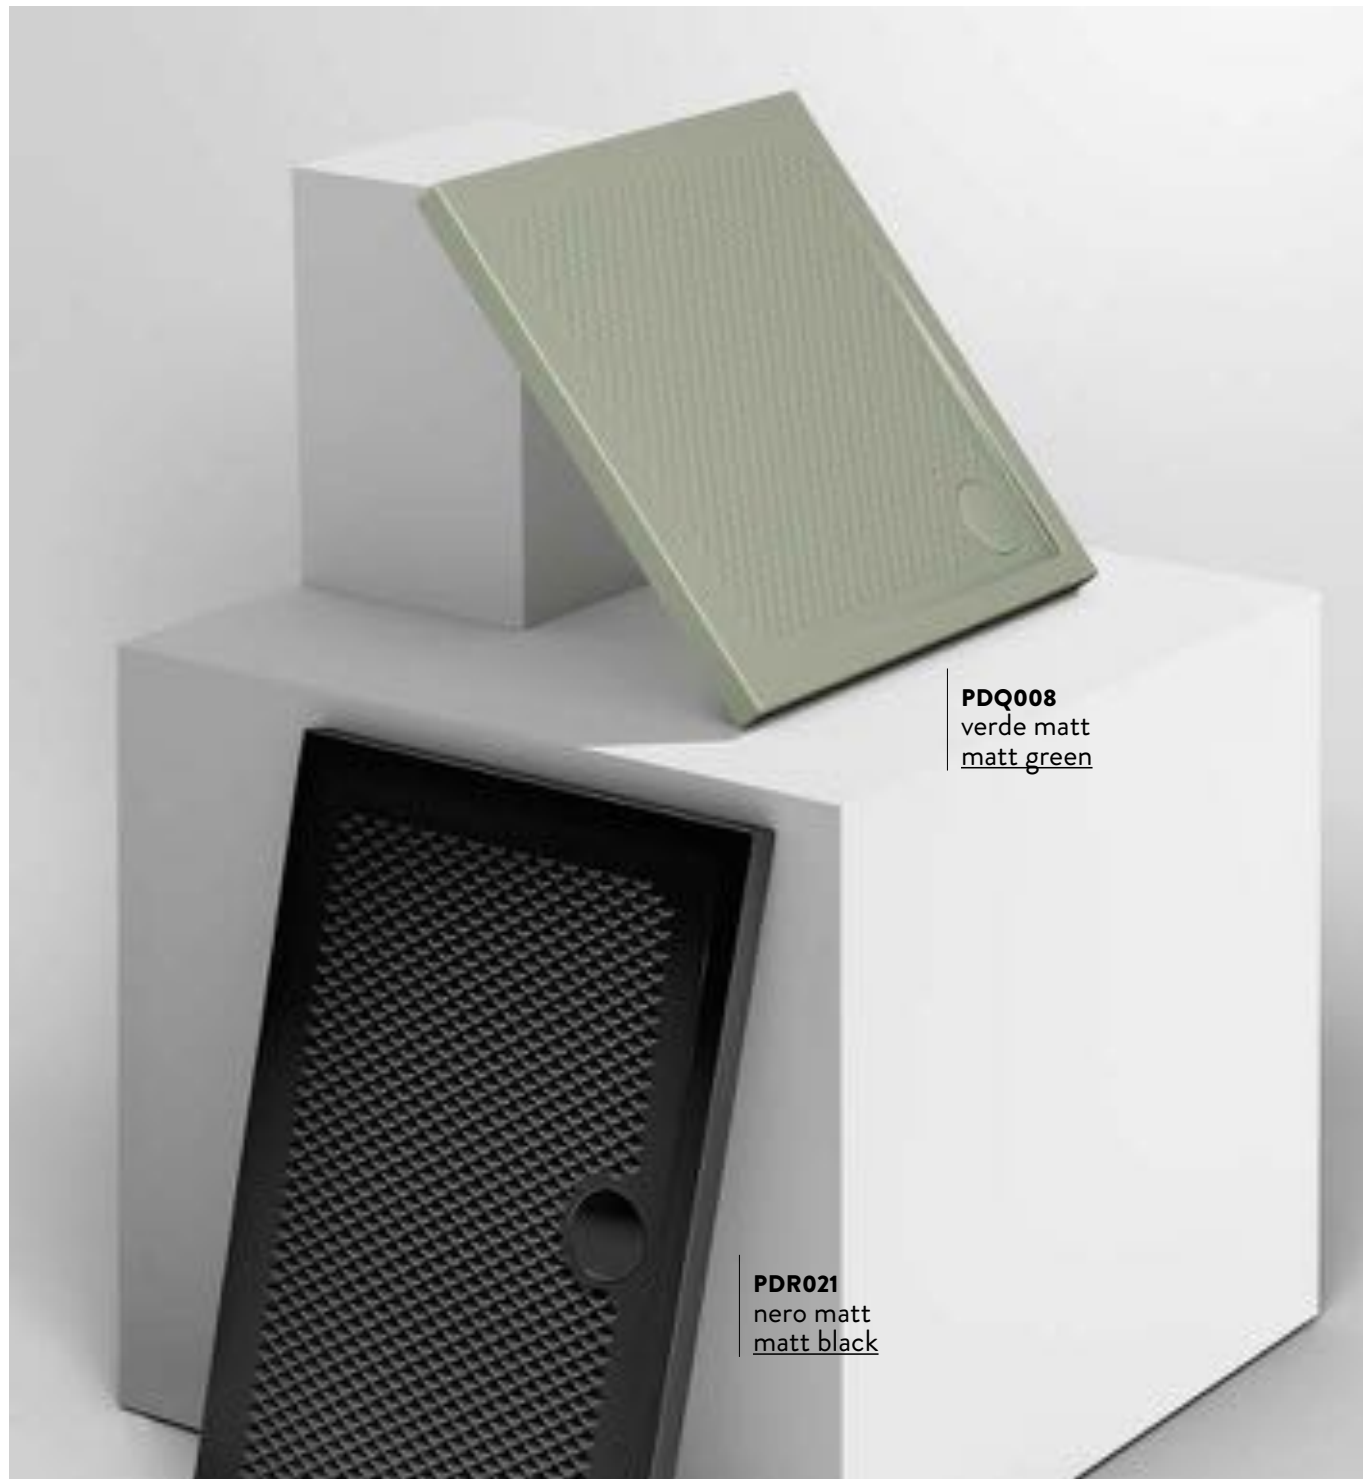

EOLO

ELL001 EOLO

lavabo incasso 59
drop in washbasin 59

PIATTI DOCCIA
SHOWER TRAYS

TEXTURE

Designed by Meneghello Paoelli Associati

SHOWER TRAYS - TEXTURE

PDQ008
verde matt
matt green