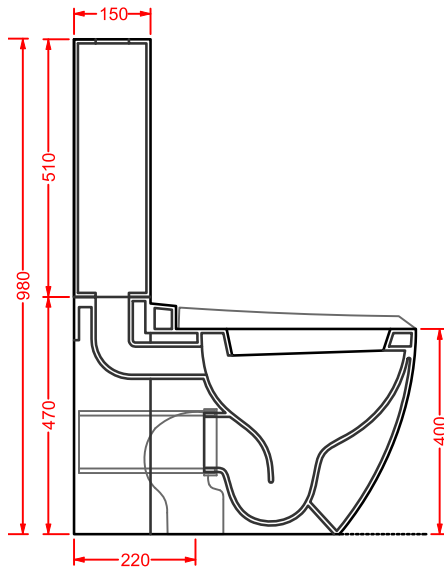

BLV003 + BLC001 BLEND

vaso monoblocco + cassetta monoblocco
close-coupled WC + ceramic cistern