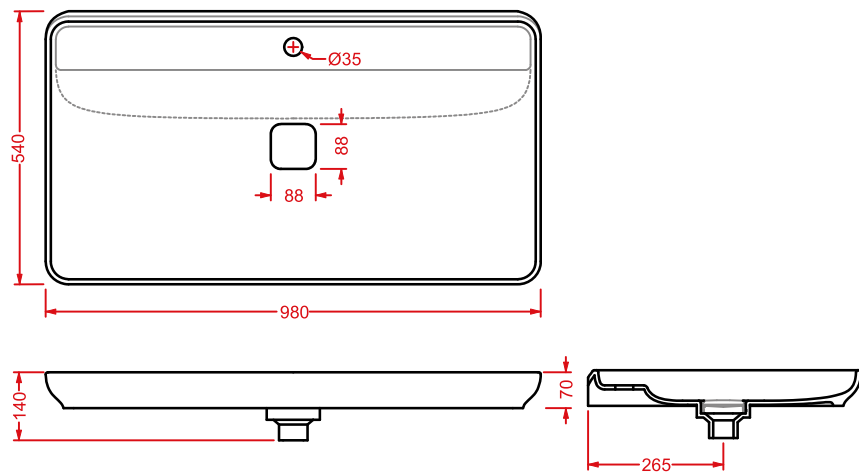

countertop washbasin

NAKED

Designed by Meneghello Paoelli Associati

NAL001
98 x 54

colore	codice	kg	pz. pallet Italia	pz. pallet Export	euro
	NAKED 98 x 54				
○	NAL001 01; 00	20	20	30	

lavabo appoggio + piletta
countertop washbasin + drain