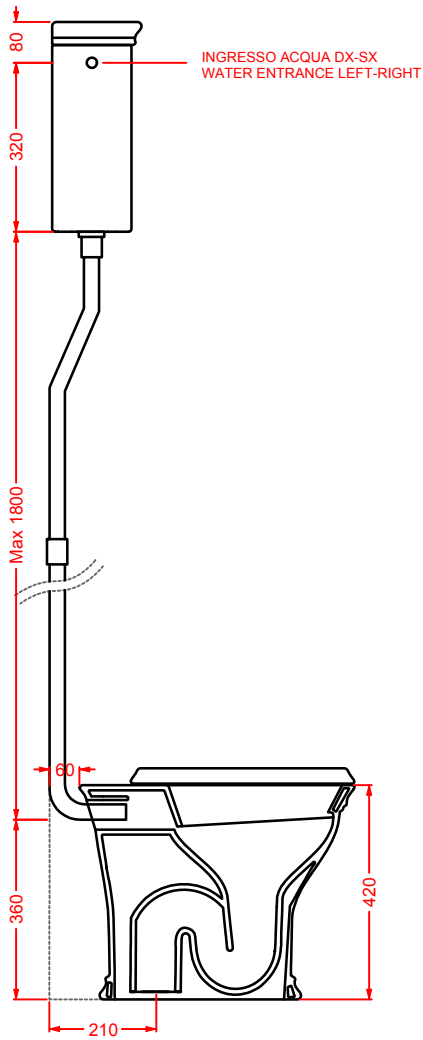

CIV002 + CIC006 CIVITAS

vaso terra S + cassetta alta + coperchio
WC (S)+ high ceramic cistern + cover