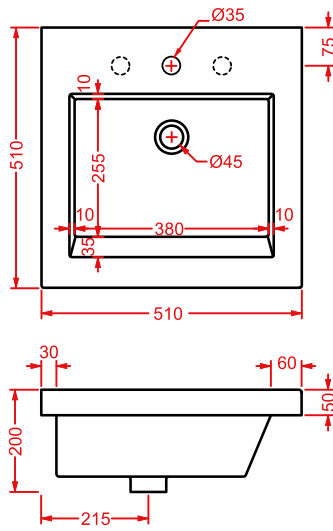

GAP 51

GPL005 GAP 51
consolle incasso 51
drop in consolle 51