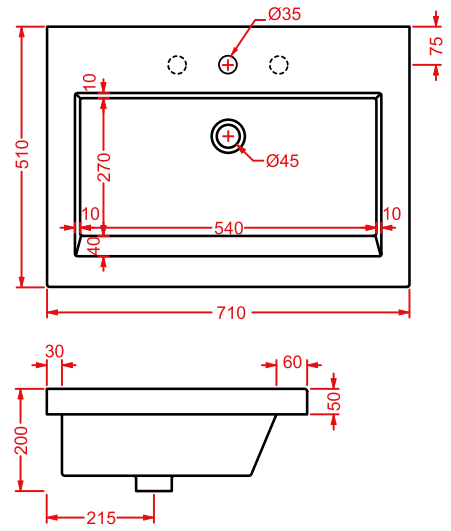

GAP 71

GPL002 GAP 71
consolle incasso 71
drop in consolle 71