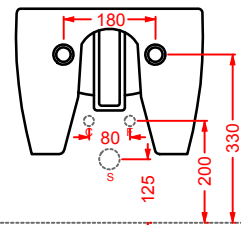

FSB001 FASTER

bidet sospeso
wall-hung bidet