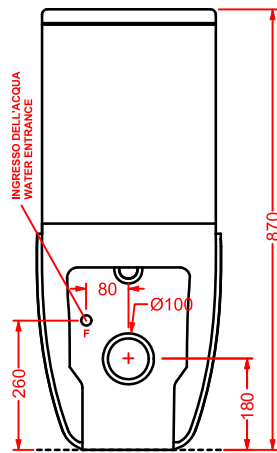

FLV003 + FLC001 FILE 2.0

vaso monoblocco + cassetta monoblocco
close-coupled WC + ceramic cistern