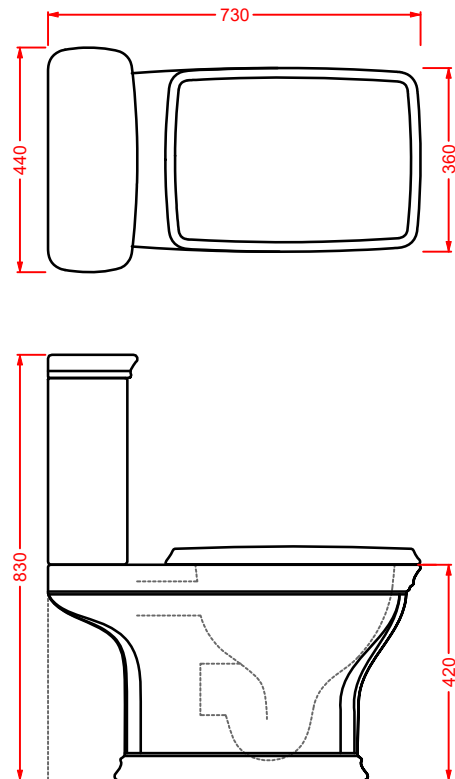

CIV004 + CIC009 CIVITAS

vaso monoblocco S + cassetta monoblocco
close-coupled WC (S) + ceramic cistern