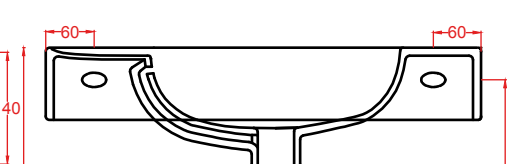

LML002 BRICK

lavamani sospeso
wall-hung handrinse basin