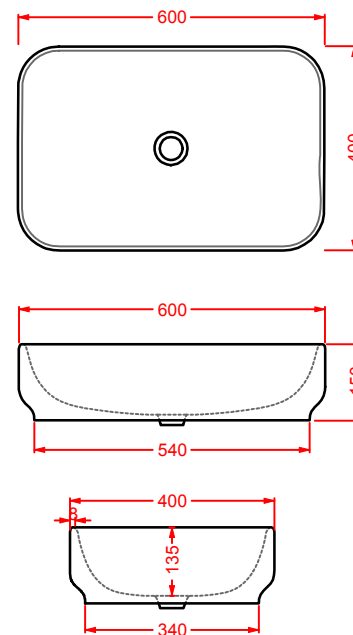

GIL001 GIÒ EVOLUTION
lavabo rettangolare appoggio 60
rectangular countertop washbasin 60