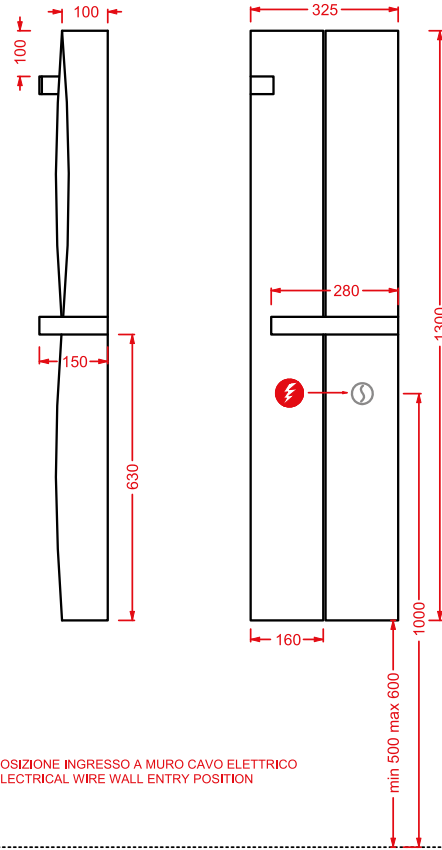

OSC005 SURF

radiatore verticale doppio
vertical radiator double

POSIZIONE INGRESSO A MURO CAVO ELETTRICO
ELECTRICAL WIRE WALL ENTRY POSITION