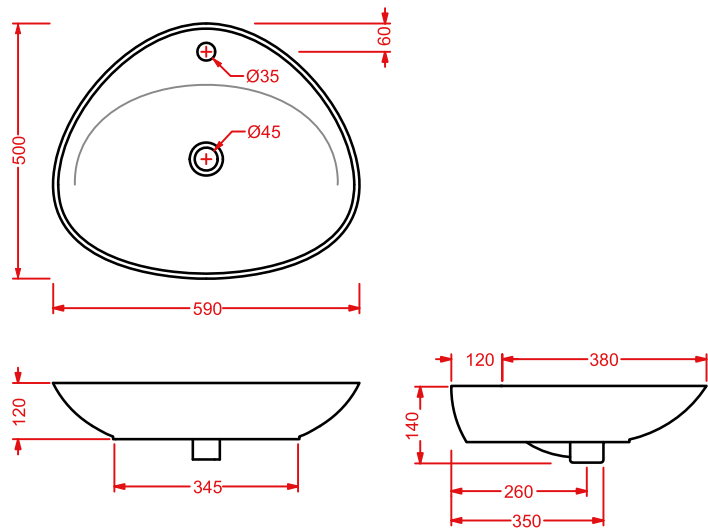

BS | 59 x 50

colore	codice	kg	pz. pallet Italia	pz. pallet Export	euro

○	BSL001 01; 00	10	16	26	

lavabo appoggio + kit di fissaggio

countertop washbasin + fitting system
kit