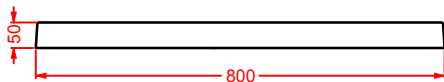

PDR022 TEXTURE

piatto doccia rettangolare h 5,5 80 x 140
rectuangular shower tray h 5,5 80 x 140

LATO NON SMALTATO / UNGLAZED SIDE