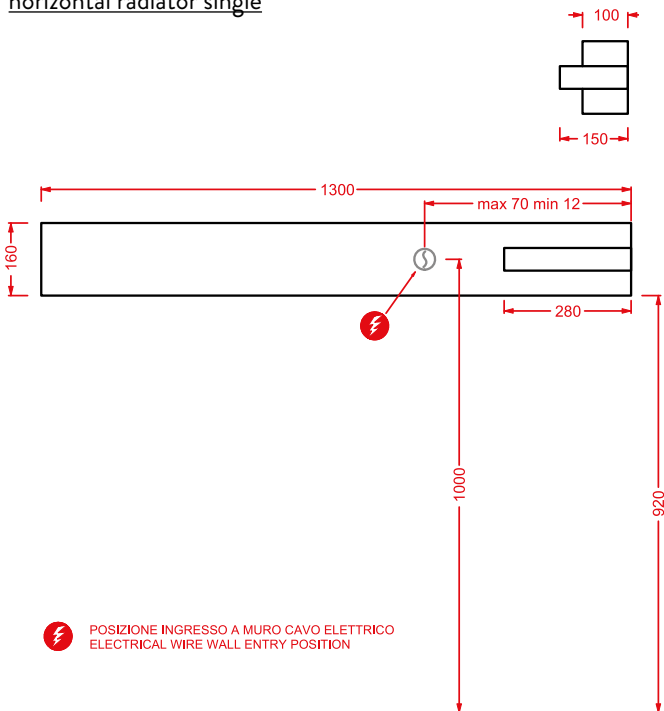

OSC006 SURF

radiatore orizzontale singolo
horizontal radiator single

POSIZIONE INGRESSO A MURO CAVO ELETTRICO
ELECTRICAL WIRE WALL ENTRY POSITION