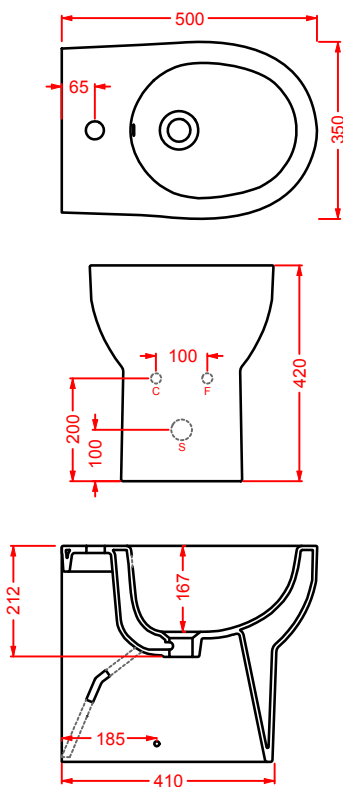

SMB002 SMARTY 2.0

bidet terra filomuro
back to wall bidet