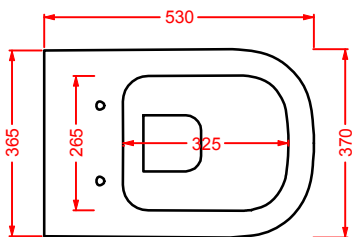

FSV005 FASTER

vaso a terra filomuro traslato
back to wall adjustable flush WC

ART ACA035
CANNOTTO TRASLATO PER MODIFICA
INGRESSO ACQUA +/- 2 CM