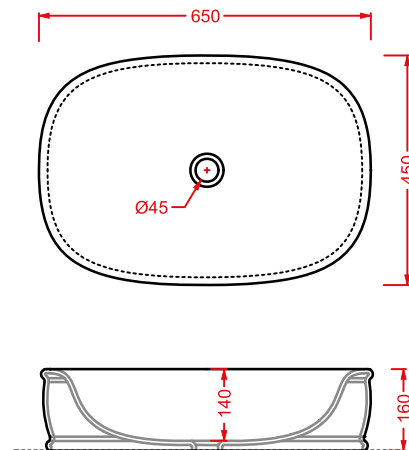

AZL002 AZULEY

lavabo appoggio 65
countertop washbasin 65