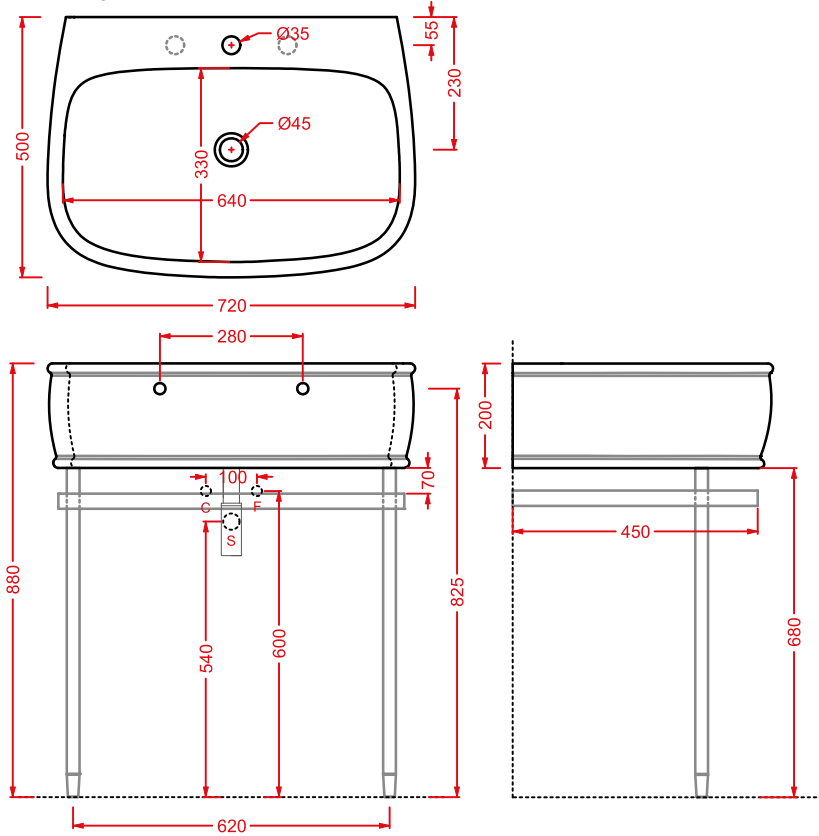

AZL003 AZULEY + AZA002

lavabo sosp/appoggio 72 + struttura cromata
wall-hung/countertop washbasin 72 + chromed structure