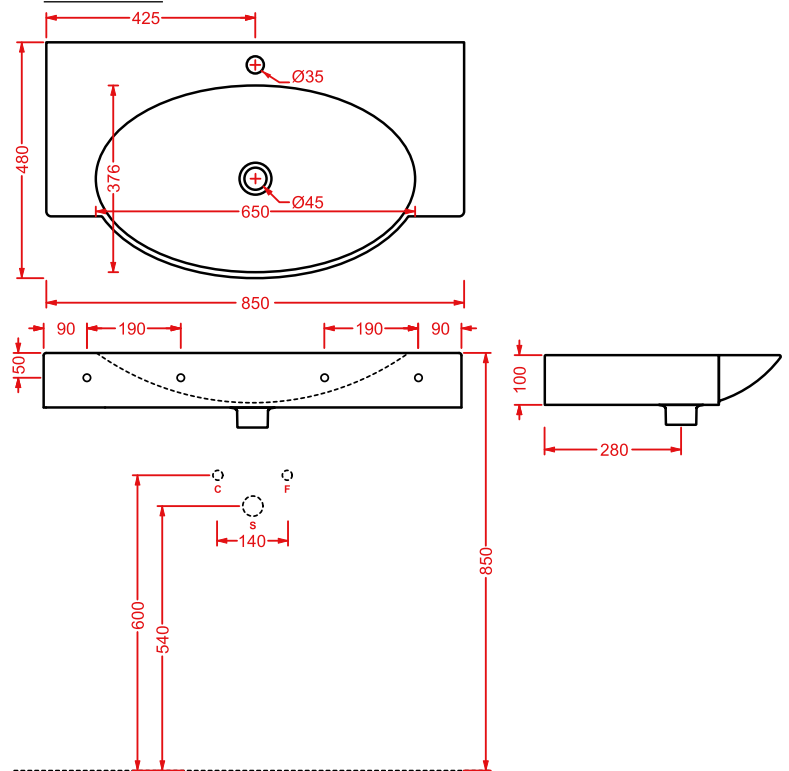

SWING 85

SWL001 SWING 85

consolle 85
consolle 85