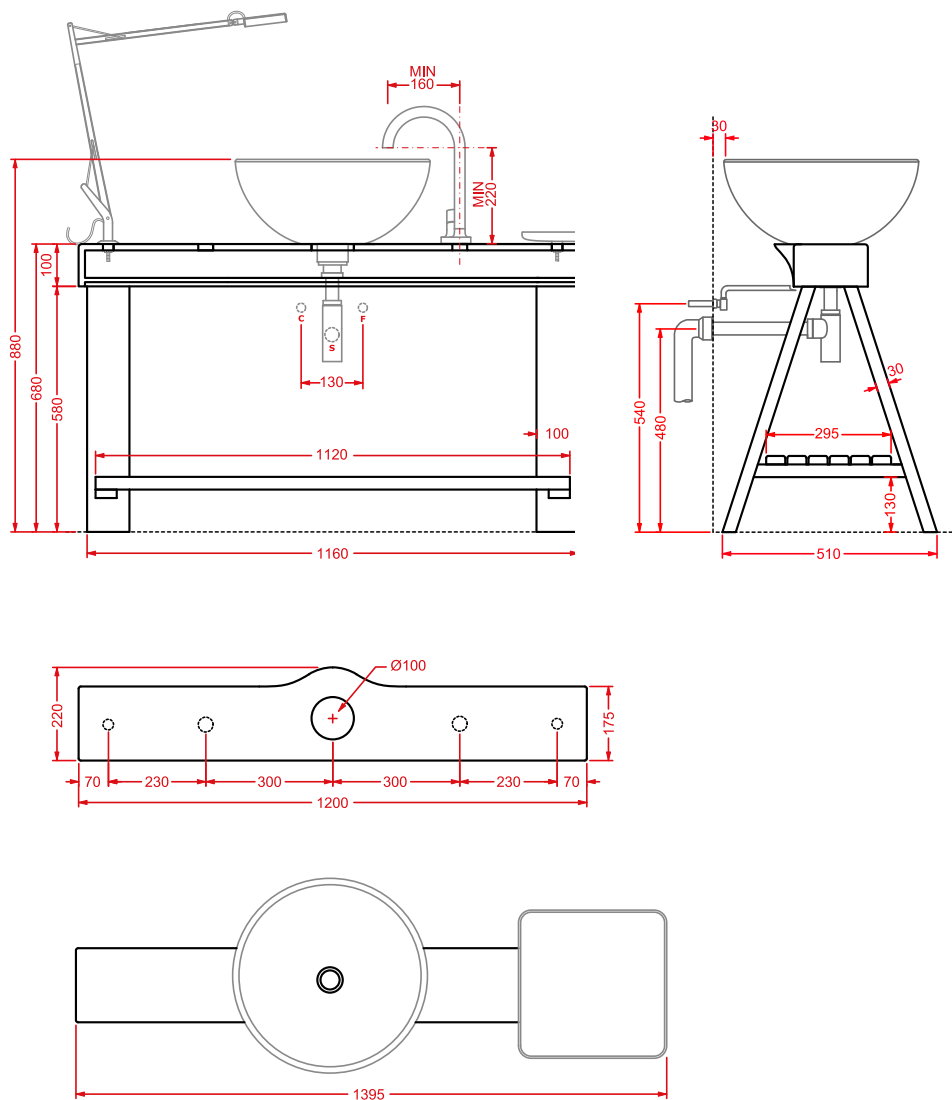

OSL002 IL CAVALLETTO 120

barra ceramica + struttura essenza + lavabo La Ciotola 46
ceramic bar + wood frame + La Ciotola 46 washbasin