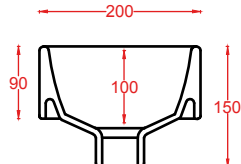

LML002 BRICK

lavamani sospeso
wall-hung handrinse basin