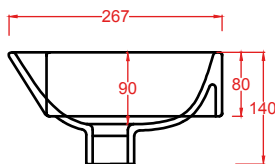

LML002 BRICK

lavamani sospeso
wall-hung handrinse basin