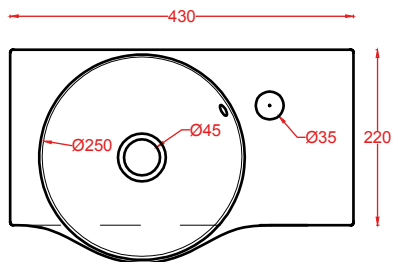

LML001 UNION

lavamani sospeso
wall-hung handrinse basin