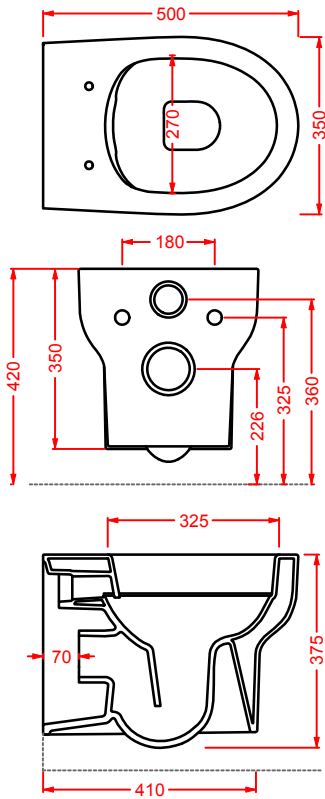

soft-close WC seat, chrome hinge

	SMARTY 2.0				
	○ SMA002 01	3	-	-	

seduta per WC, cerniera cromo

standard WC seat, chrome hinge

SMV001 SMARTY 2.0

vaso sospeso Senza Brida
wall-hung Rimless WC

**SMB001 SMARTY 2.0**