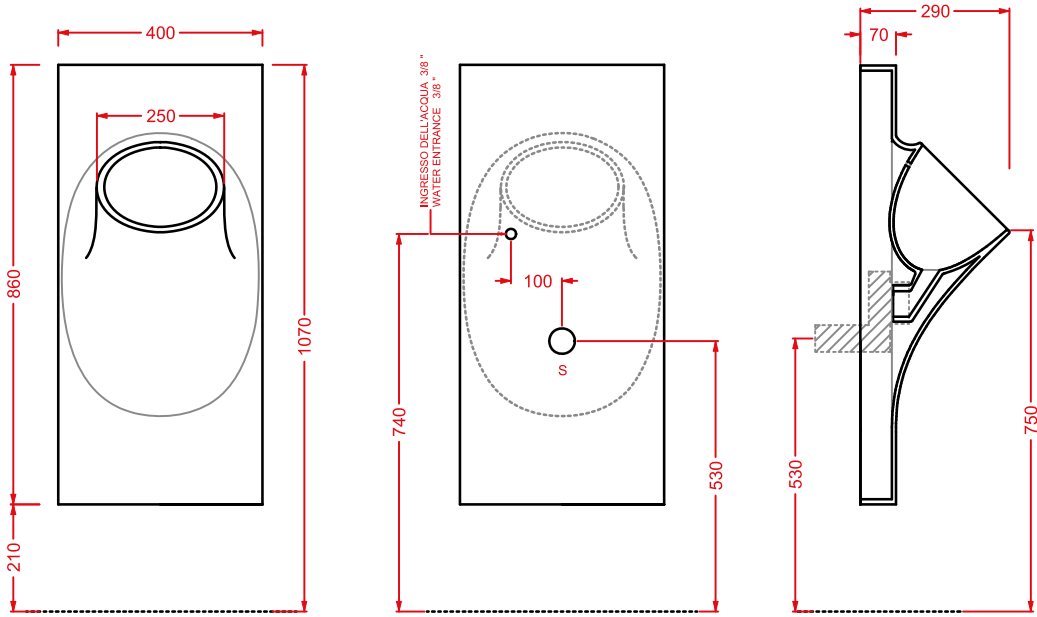

OSO001 UP

orinatorio
urinal