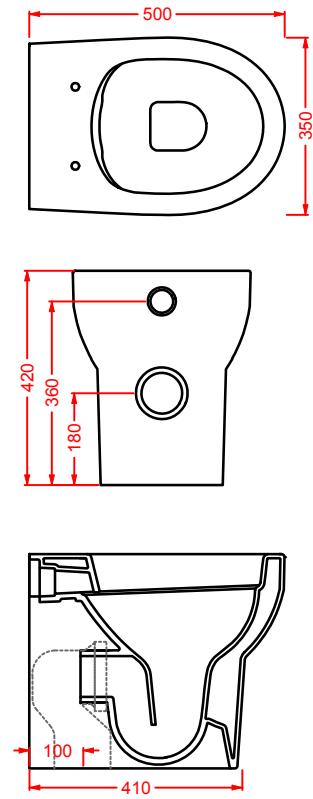

SMV002 SMARTY 2.0

vaso terra filomuro Senza Brida
back to wall Rimless WC