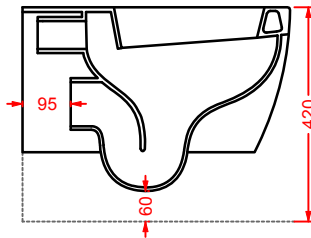

FSV003 FASTER

vaso sospeso Senza Brida
wall-hung Rimless WC