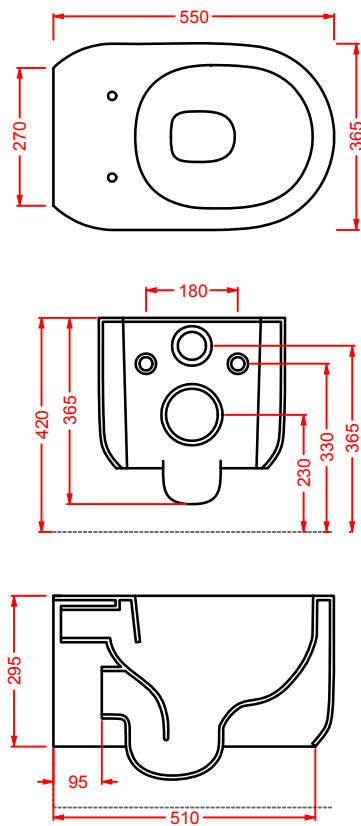

GIV001 GIÒ EVOLUTION
vaso sospeso Senza Brida
wall-hung Rimless WC