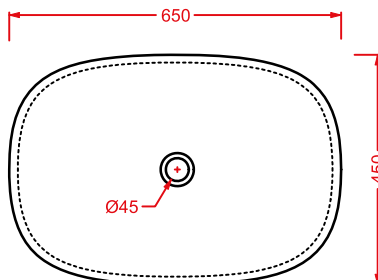

AZULEY | 65 x 45

lavabo appoggio

countertop washbasin

○	AZL002 01;00	16	18	36
●	AZL002 03;00	16	18	36
◎	AZL002 05;00	16	18	36

AZL001 AZULEY

lavabo appoggio 45
countertop washbasin 45

AZL002 AZULEY

lavabo appoggio 65
countertop washbasin 65