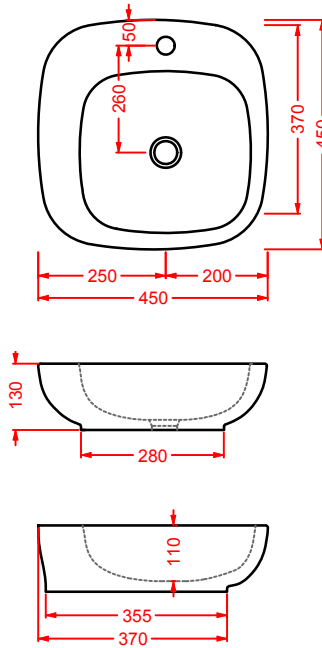

DAL002 DIAL

lavabo appoggio 45
countertop washbasin 45