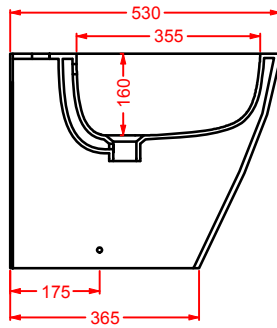

FSB002 FASTER

bidet a terra filomuro
back to wall bidet