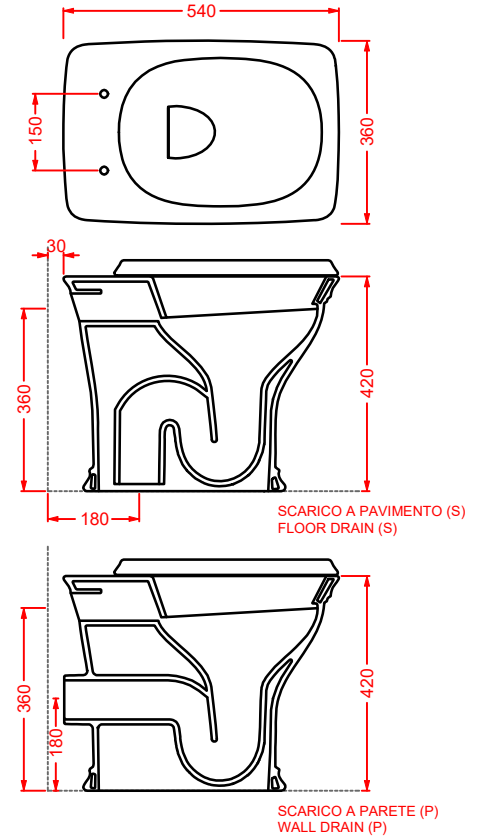

CIV002 (S)/CIV003 (P) CIVITAS

vaso terra scarico S e P
WC with floor drain and wall drain