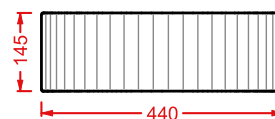

piletta universale lavabo up & down
tappo in ceramica

up & down universal drain with
ceramic cover for washbasins

	ACA036 01;00	0,3	-	-
	ACA038 03;00	0,3	-	-
	ACA038 05;00	0,3	-	-
	ACA038 17;00	0,3	-	-