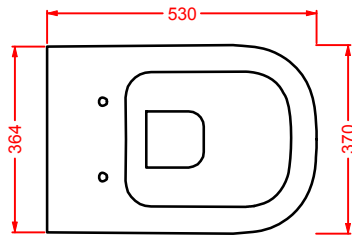

FSV004 FASTER

vaso a terra filomuro Senza Brida
back to wall Rimless WC