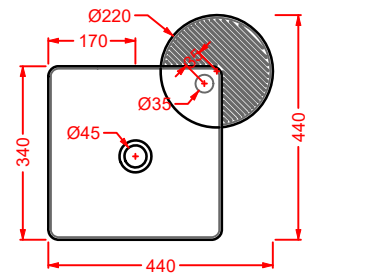

CAL003 CARTESIO

lavabo appoggio quadrato
squared countertop washbasin