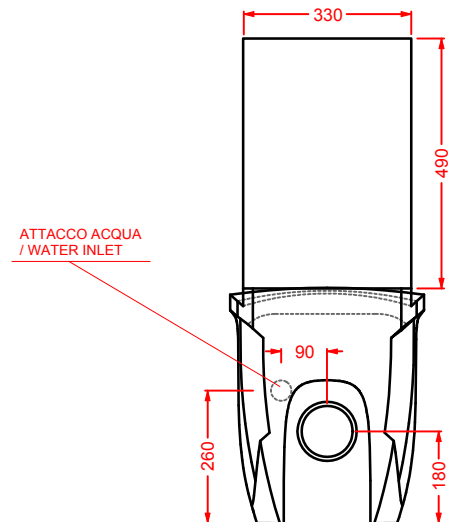

HIV003 + HIC001 HI-LINE

vaso monoblocco + cassetta monoblocco
close-coupled WC + ceramic cistern