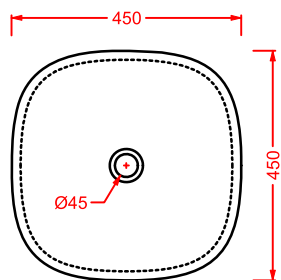

AZULEY | 65 x 45

lavabo appoggio

countertop washbasin

○	AZL002 01;00	16	18	36
●	AZL002 03;00	16	18	36
◎	AZL002 05;00	16	18	36

AZL001 AZULEY

lavabo appoggio 45
countertop washbasin 45

AZL002 AZULEY

lavabo appoggio 65
countertop washbasin 65