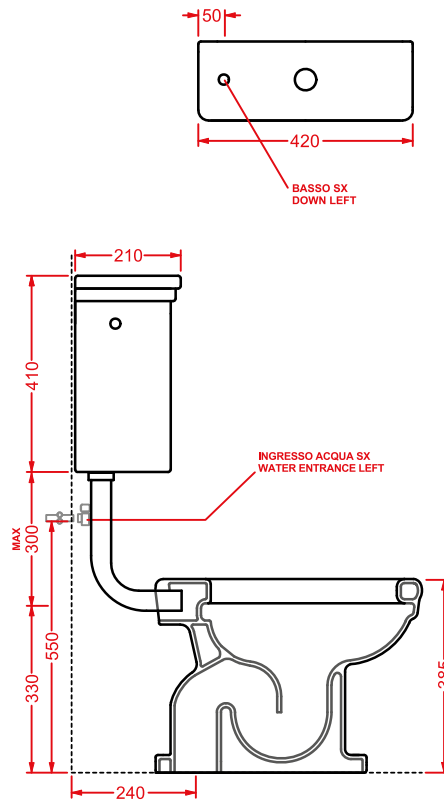

HEV002 + HEC005 HERMITAGE

vaso terra S + cassetta zaino + coperchio
WC (S) + low level ceramic cistern + cov.