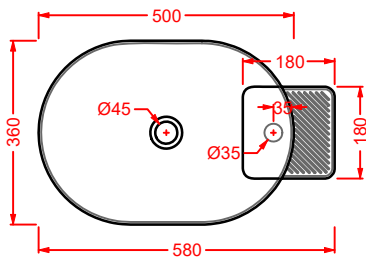

CAL001 CARTESIO

lavabo appoggio ovale
oval countertop washbasin

**CAL002 CARTESIO**

lavabo appoggio rettangolare
rectangular countertop washbasin

**CAL003 CARTESIO**

lavabo appoggio quadrato
squared countertop washbasin