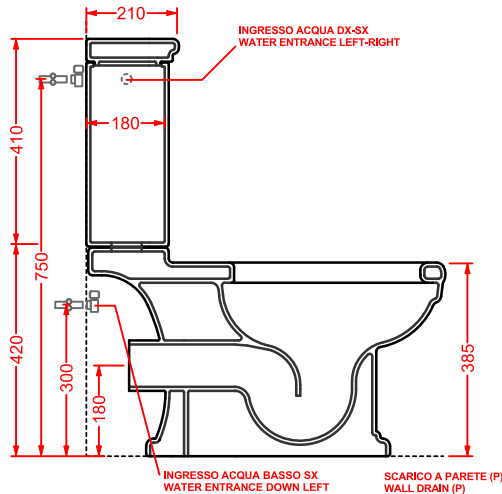

HEV008 + HEC001 HERMITAGE

vaso monoblocco S + cassetta monoblocco
close-coupled WC (S) + ceramic cistern

HEV002 + HEC004 HERMITAGE

vaso terra S con cassetta alta + coperchio
WC (S) + high ceramic cistern + cover