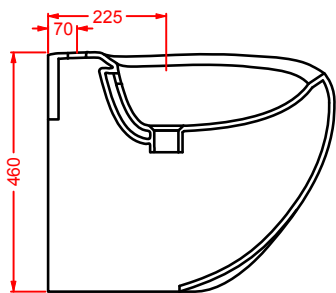

HIB002 HI-LINE

bidet terra filomuro
back to wall bidet