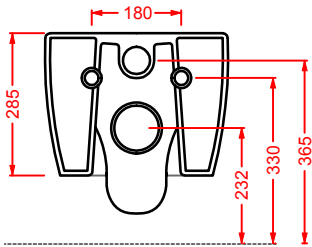

FSV003 FASTER

vaso sospeso Senza Brida
wall-hung Rimless WC