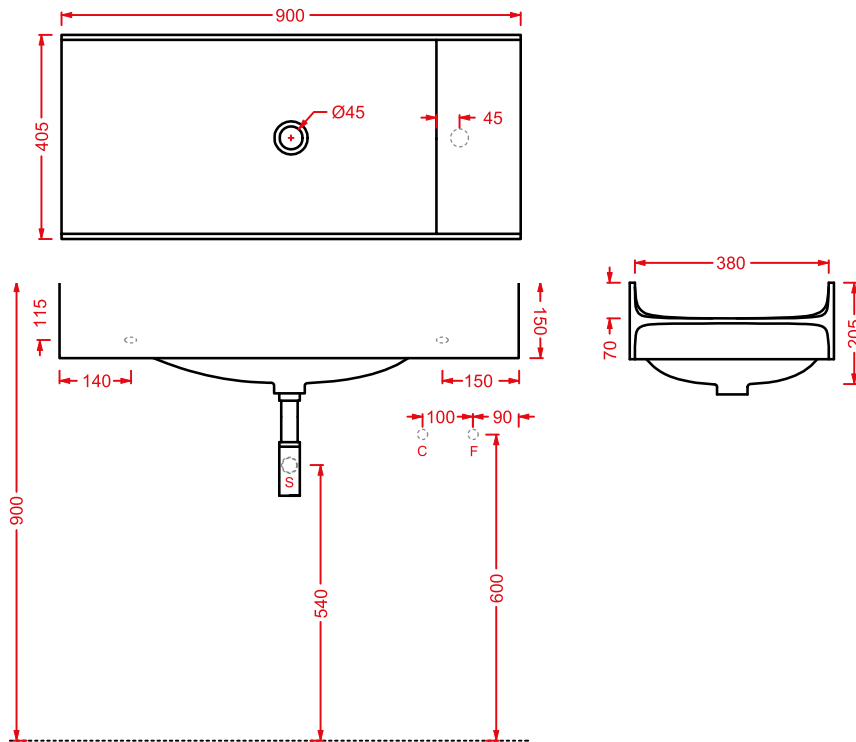

ripiano in legno rovere

ACA037	1	-	-	
---------------	---	---	---	--

oak wooden tray

sifone cilindrico - siphon

ACA022	1	-	-	
---------------	---	---	---	--

OSL011 TT

lavabo sospeso/appoggio in Livingtec satinato + porta salviette laterale in legno
wall-hung/countertop washbasin in satin Livingtec + lateral wood towel rail