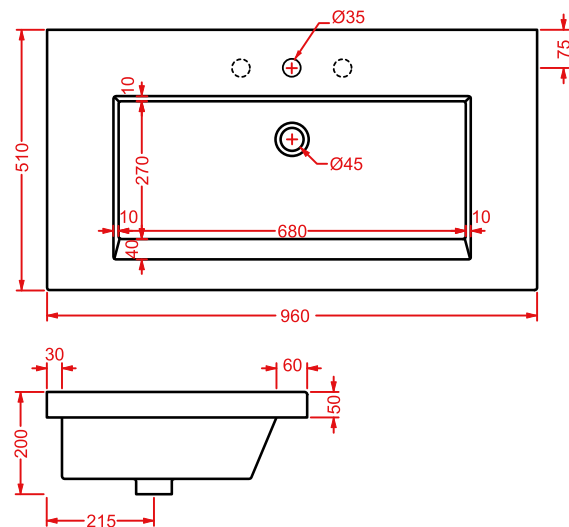

GAP 96

GPL004 GAP 96
consolle incasso 96
drop in consolle 96