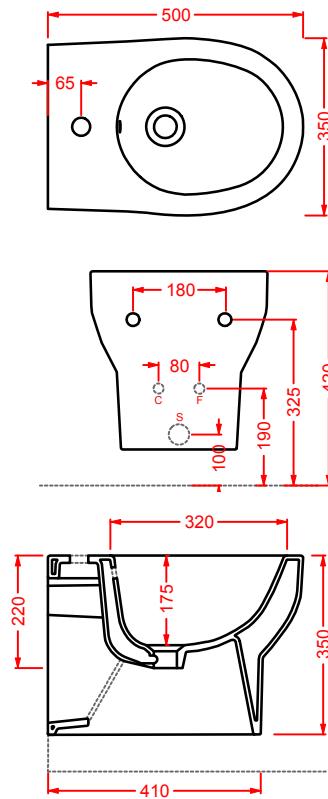

SMB001 SMARTY 2.0

bidet sospeso
wall-hung bidet