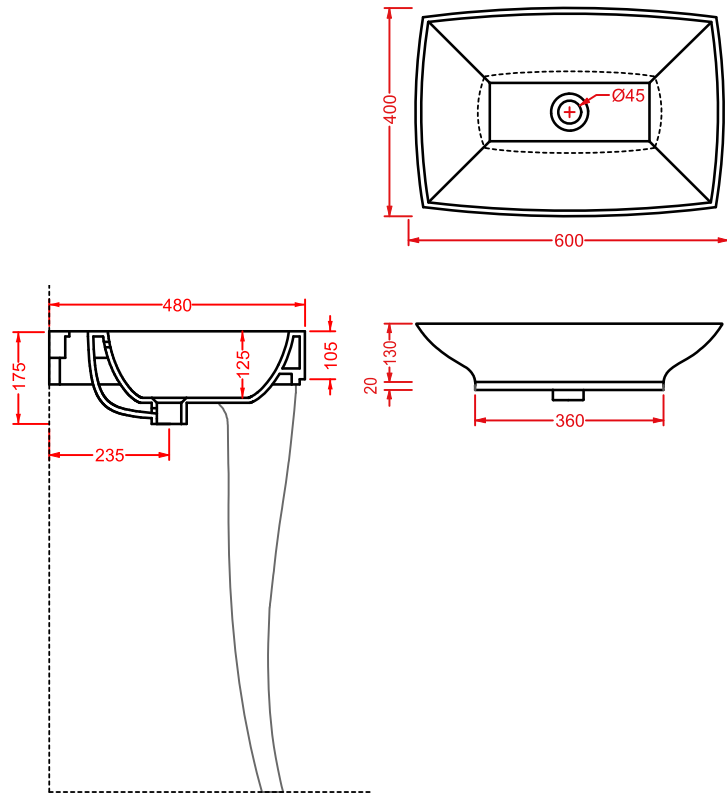

JZL002 JAZZ

lavabo appoggio 60
countertop washbasin 60