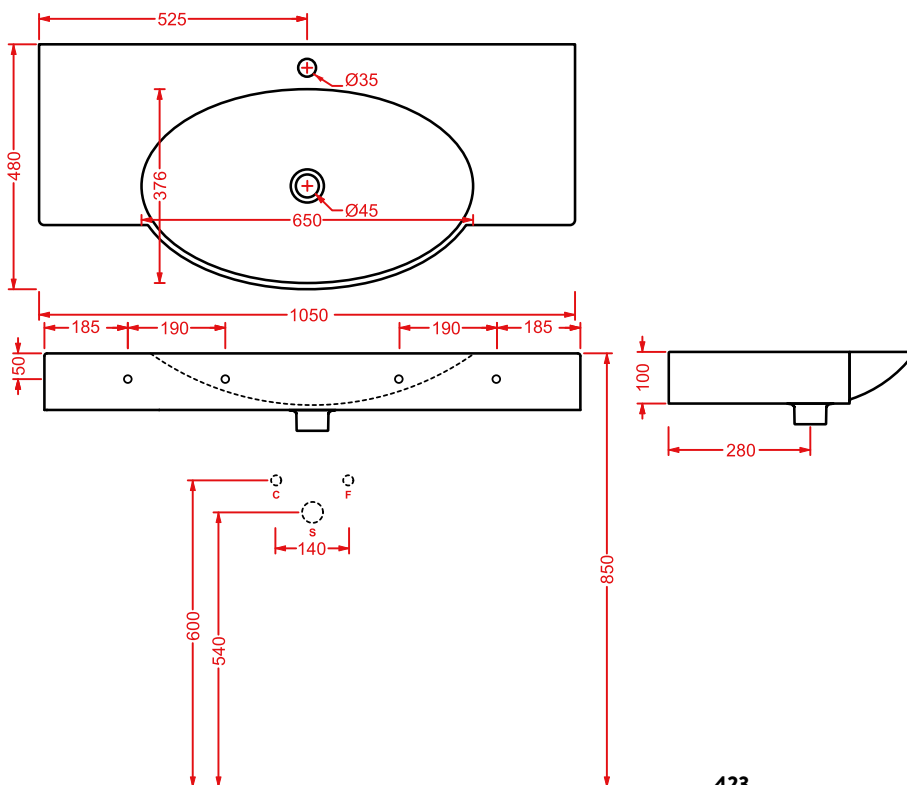

SWING 105

SWL002 SWING 105

consolle 105
consolle 105