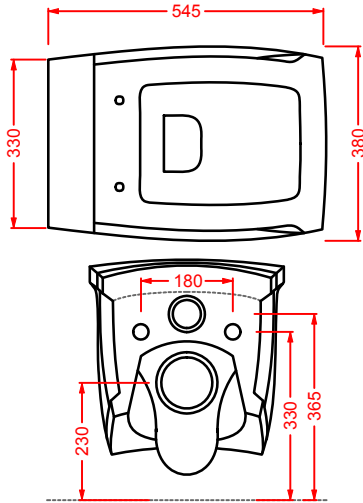

HIV001 HI-LINE

vaso sospeso
wall-hung WC