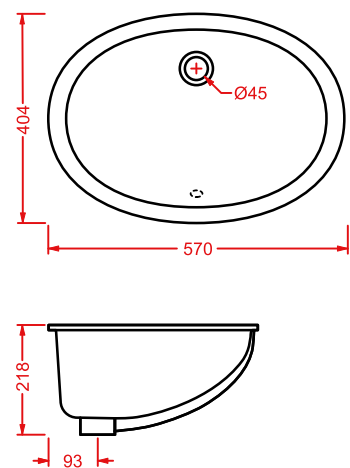

DIANA

DIL001 DIANA

lavabo sottopiano 57

under-countertop washbasin 57