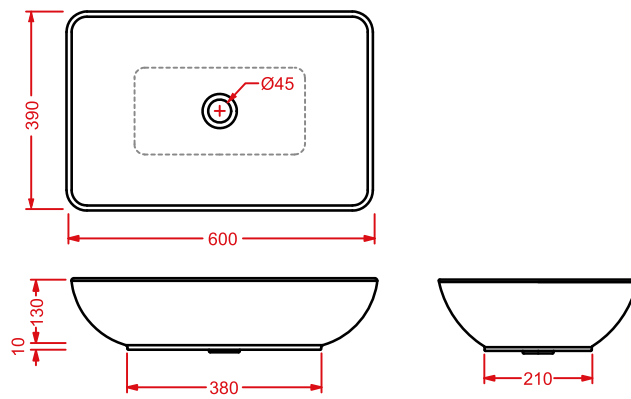

countertop washbasin

NAKED

Designed by Meneghello Paoelli Associati

NAL001
98 x 54

colore	codice	kg	pz. pallet Italia	pz. pallet Export	euro
	NAKED 98 x 54				
○	NAL001 01; 00	20	20	30	

lavabo appoggio + piletta
countertop washbasin + drain