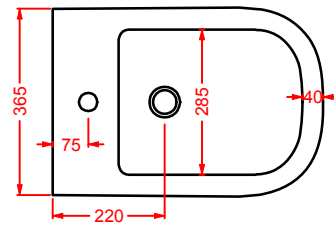

FSB001 FASTER

bidet sospeso
wall-hung bidet