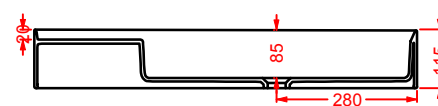

SCL002 SCALINO 55

lavabo appoggio 55
countertop washbasin 55

SCL003 SCALINO 60

lavabo appoggio 60
countertop washbasin 60

SCL004 SCALINO 75

lavabo appoggio 75
countertop washbasin 75

COGNAC

Designed by Meneghello Paoelli Associati