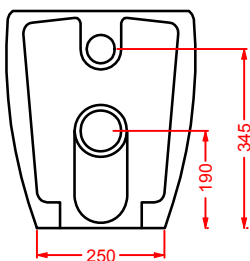

FSV005 FASTER

vaso a terra filomuro traslato
back to wall adjustable flush WC

ART ACA035
CANNOTTO TRASLATO PER MODIFICA
INGRESSO ACQUA +/- 2 CM