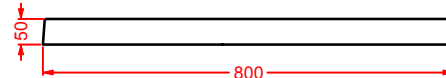

PDR021 TEXTURE

piatto doccia rettangolare h 5,5 80 x 120
rectuangular shower tray h 5,5 80 x 120

LATO NON SMALTATO / UNGLAZED SIDE