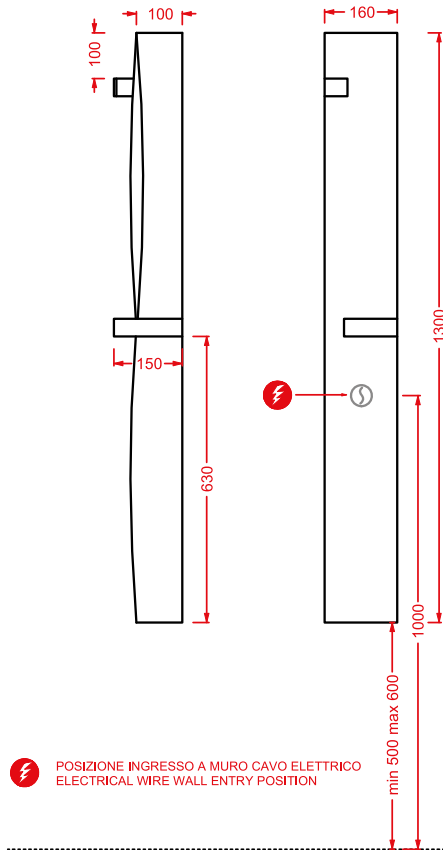

OSC004 SURF

radiatore verticale singolo
vertical radiator single

POSIZIONE INGRESSO A MURO CAVO ELETTRICO
ELECTRICAL WIRE WALL ENTRY POSITION