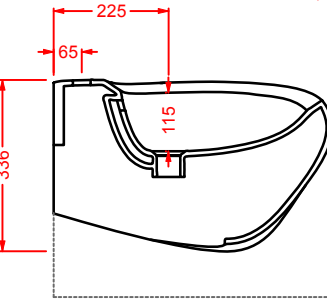

HIB001 HI-LINE

bidet sospeso
wall-hung bidet