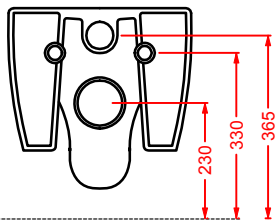

FSV001 FASTER

vaso sospeso
wall-hung WC