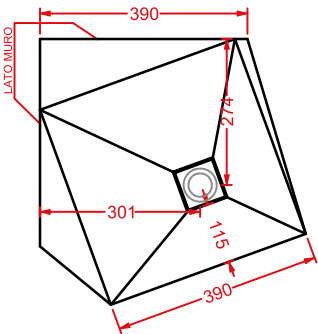

colore	codice	kg	pz. pallet Italia	pz. pallet Export	euro

SHARP (Livingtec) | 50 x 50 h 85

OSL008 01; 00 30 - -

lavabo centrostanza/a muro + sifone
+ piletta finitura bianca lucida

*freestanding / back to wall washbasin
+ siphon + drainwhite gloss finish*