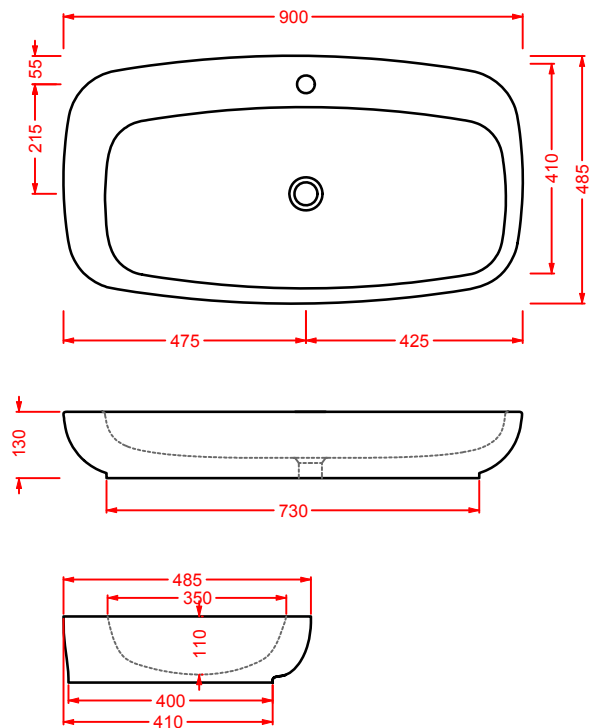

DAL004 DIAL

lavabo appoggio 90
countertop washbasin 90