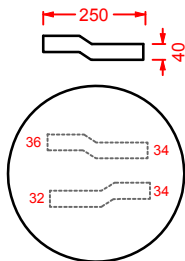

FSV005 FASTER

vaso a terra filomuro traslato
back to wall adjustable flush WC

ART ACA035
CANNOTTO TRASLATO PER MODIFICA
INGRESSO ACQUA +/- 2 CM