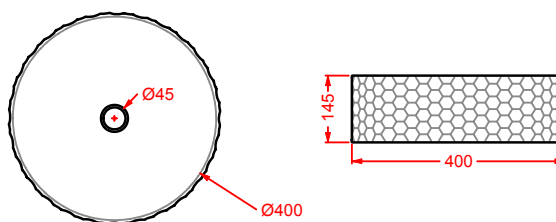

colore	codice	kg	pz. pallet Italia	pz. pallet Export	euro
ESAGONONO | Ø 40		OSL013 01; 00	9	20	40	
lavabo appoggio		OSL013 03; 00	9	20	40	
countertop washbasin		OSL013 05; 00	9	20	40	
		OSL013 17; 00	9	20	40	

piletta universale lavabo up & down
tappo in ceramica

up & down universal drain with
ceramic cover for washbasins

	ACA036 01; 00	0,3	-	-
	ACA038 03; 00	0,3	-	-
	ACA038 05; 00	0,3	-	-
	ACA038 17; 00	0,3	-	-