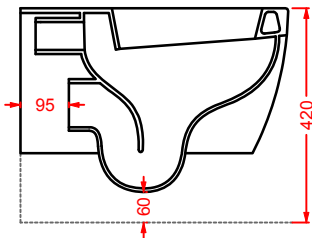

FSV001 FASTER

vaso sospeso
wall-hung WC