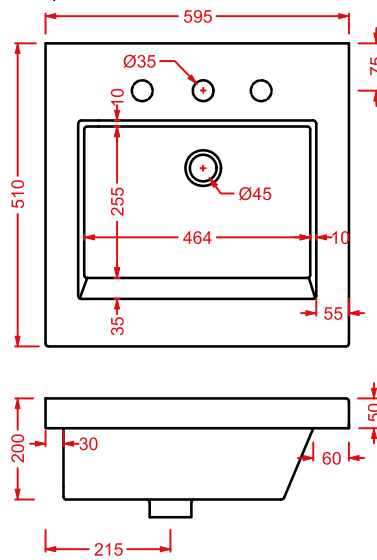

GAP 60

GPL006 GAP 60
consolle incasso 59,5
drop in consolle 59,5