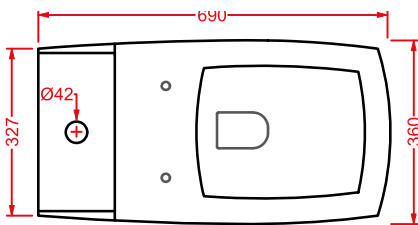

JZV003 + JZC001 JAZZ
vaso monoblocco + cassetta monoblocco
close-coupled WC + ceramic cistern