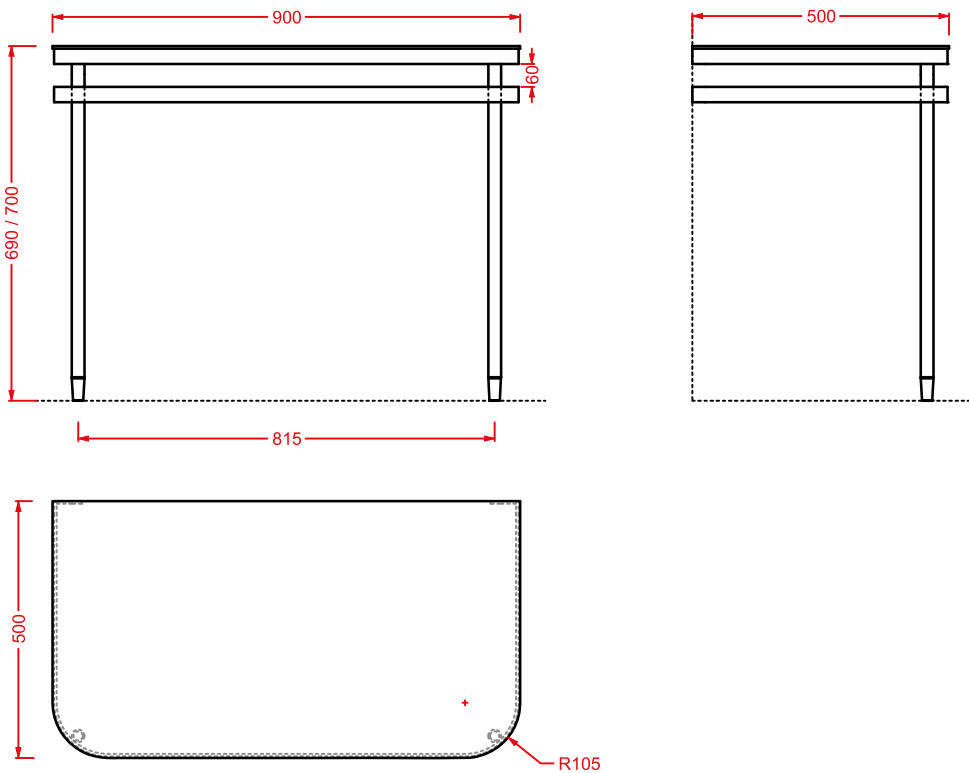

AZA003 AZULEY

struttura cromata lavabi appoggio
chromed structure for countertop washbasins