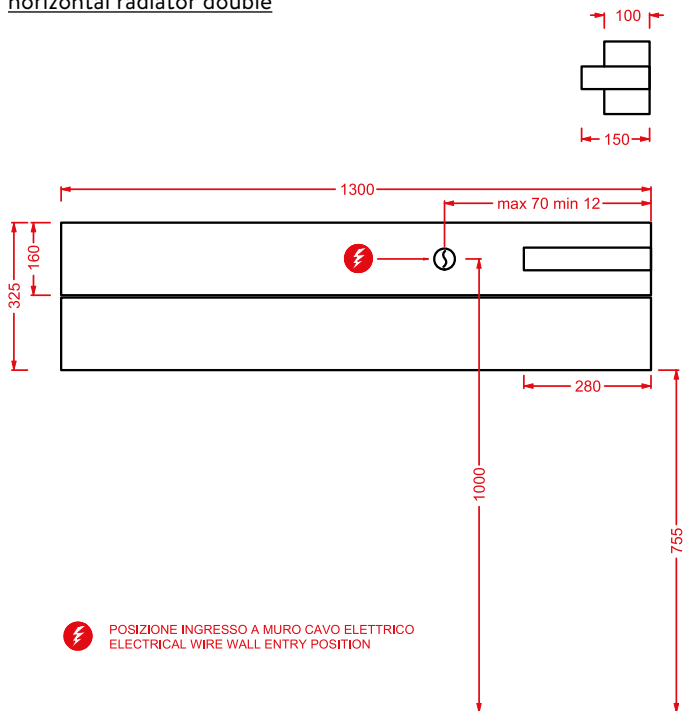

OSC007 SURF

radiatore orizzontale doppio
horizontal radiator double

POSIZIONE INGRESSO A MURO CAVO ELETTRICO
ELECTRICAL WIRE WALL ENTRY POSITION

*tutti i prodotti sono dotati di porta salviette cromato e kit di fissaggio every product has chromed towel holder and fitting system kit