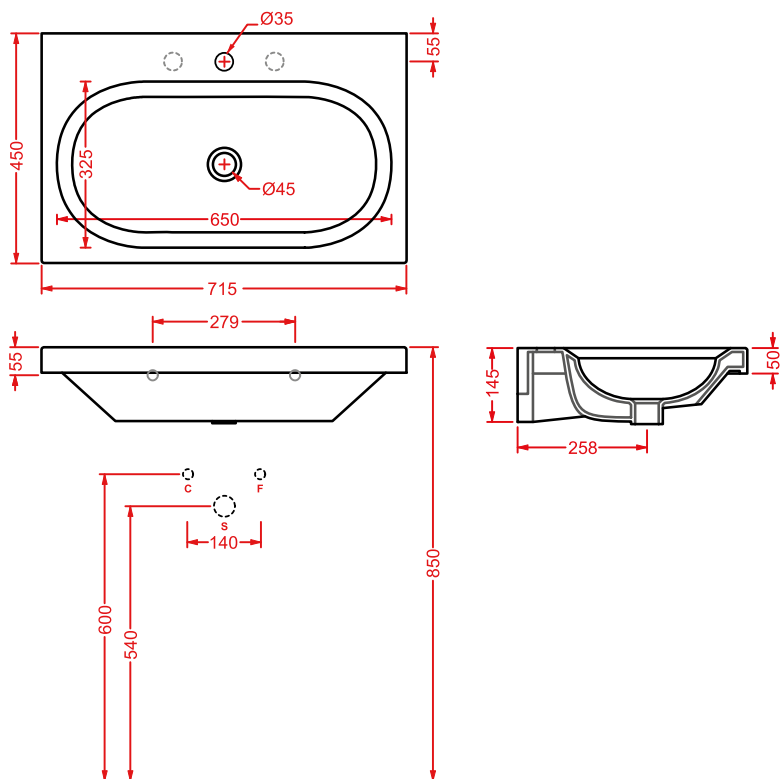

BLL007 BLEND

consolle 71 sospesa/appoggio/incasso
wall-hung/countertop/drop in consolle 71