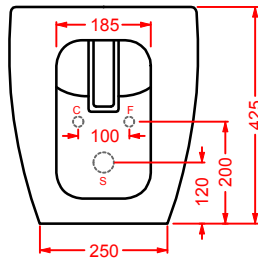

FSB002 FASTER

bidet a terra filomuro
back to wall bidet