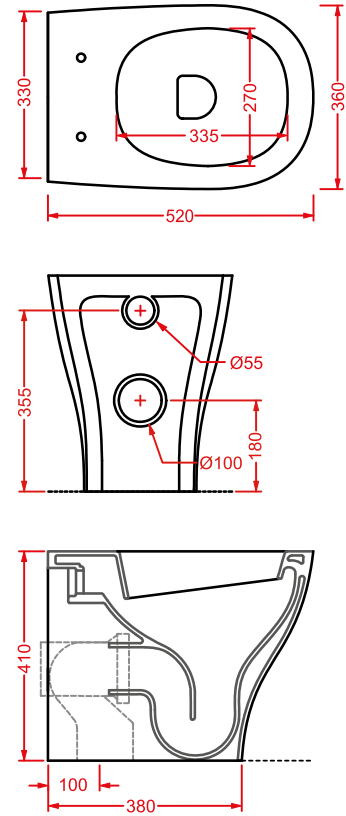

TEV002 TEN

vaso terra filomuro
back to wall WC