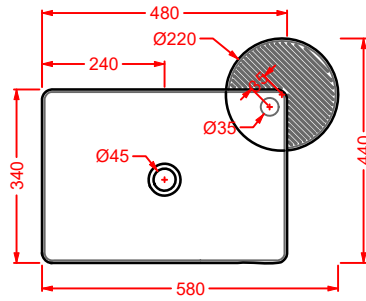

CAL001 CARTESIO

lavabo appoggio ovale
oval countertop washbasin

**CAL002 CARTESIO**

lavabo appoggio rettangolare
rectangular countertop washbasin

**CAL003 CARTESIO**

lavabo appoggio quadrato
squared countertop washbasin