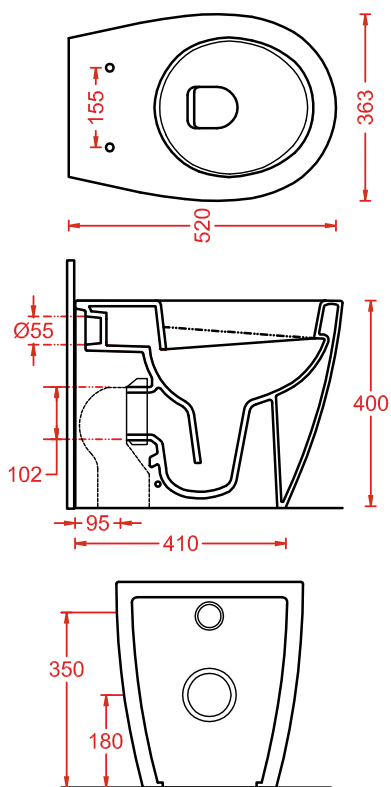

STV002 STEP

vaso terra filomuro
back to wall WC