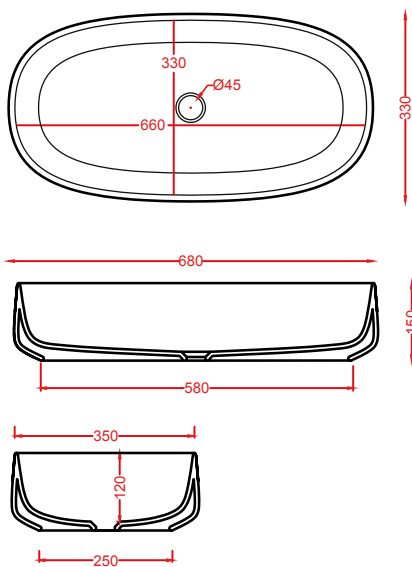

GHOST

Designed by Meneghello Paoelli Associati

GHL001
42 x 42

WASHBASINS - GHOST

GHL001
42 x 42

GHL002
65 x 42

GHL002
65 x 42

GHOST/VARIATIONS