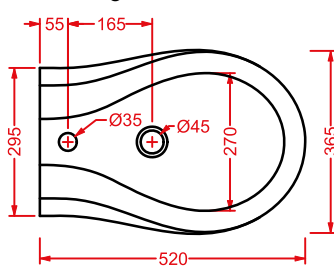

sifone cilindrico - siphon

ACA022

1	-	-
---	---	---

BLV001 BLEND

vaso sospeso
wall-hung WC

**BLB001 BLEND**

bidet sospeso
wall-hung bidet

**BLV002 BLEND**