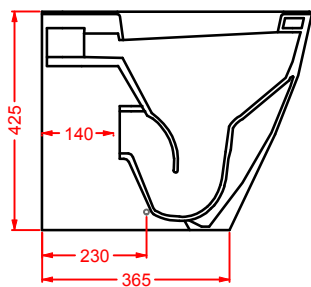

FSV005 FASTER

vaso a terra filomuro traslato
back to wall adjustable flush WC

ART ACA035
CANNOTTO TRASLATO PER MODIFICA
INGRESSO ACQUA +/- 2 CM

ART ACA033
CURVA 90° REGOLABILE
DA 7 A 14 CM

ART ACA034
CURVA TECNICA TRASLATA
REGOLABILE DA 15.5 A 21 CM

ART ACA005
CURVA TECNICA S
REGOLABILE DA 12 A 15 CM