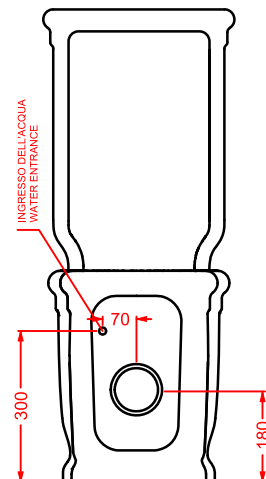

HEV006 HERMITAGE

vaso monoblocco filo muro
back to wall close-coupled WC