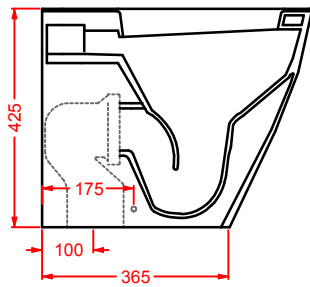

FSV004 FASTER

vaso a terra filomuro Senza Brida
back to wall Rimless WC