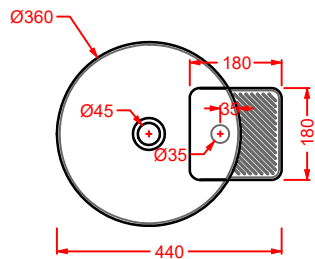

CAL004 CARTESIO

lavabo appoggio tondo
round countertop washbasin