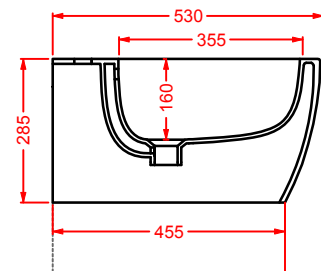

FSB001 FASTER

bidet sospeso
wall-hung bidet