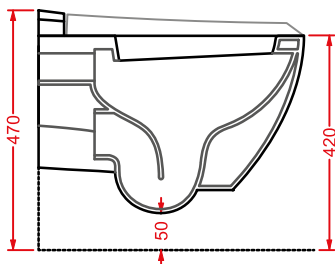

BLV001 BLEND

vaso sospeso
wall-hung WC