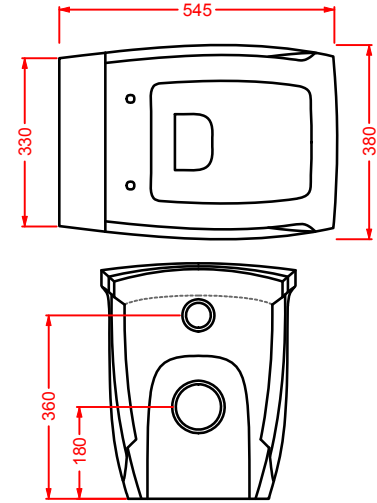

HIV002 HI-LINE

vaso terra filomuro
back to wall WC