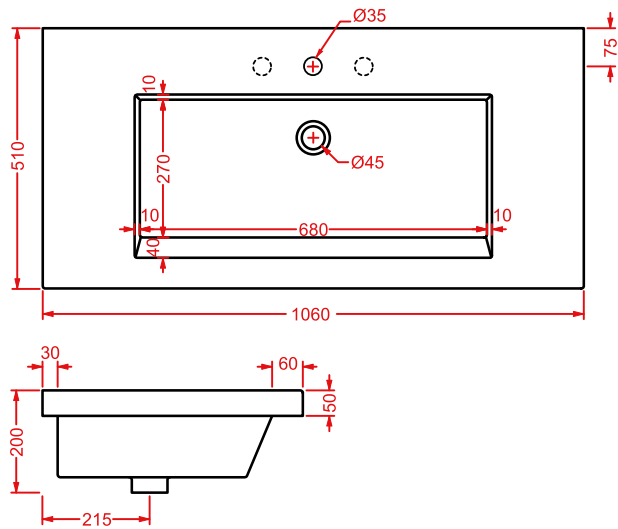

GAP 106

GPL001 GAP 106

consolle incasso 106
drop in consolle 106