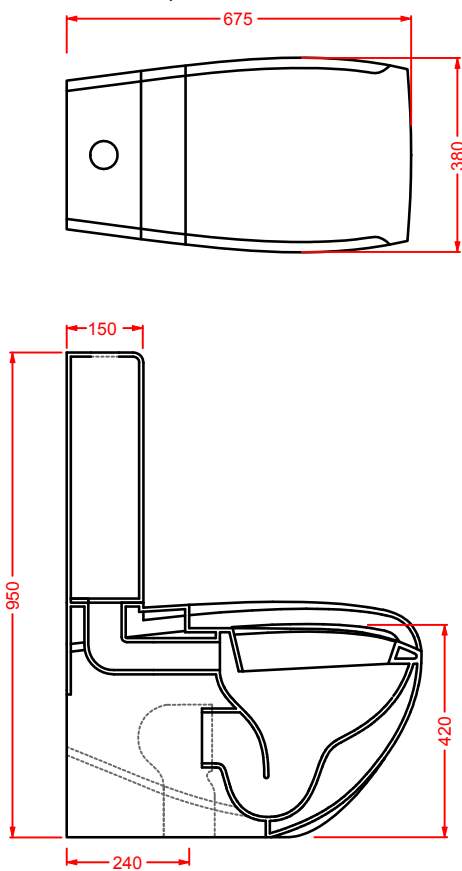

HIV003 + HIC001 HI-LINE

vaso monoblocco + cassetta monoblocco
close-coupled WC + ceramic cistern