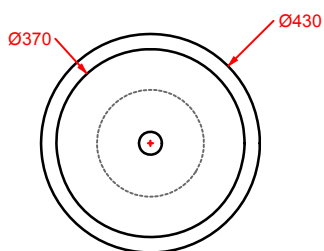

TOL001 TAO

lavabo appoggio 43
countertop washbasin 43