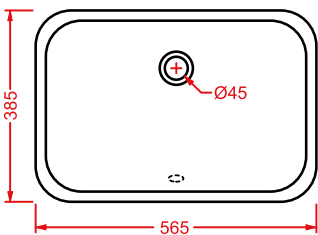

NETTUNO

NTL001 NETTUNO

lavabo sottopiano 56
under-countertop washbasin 56