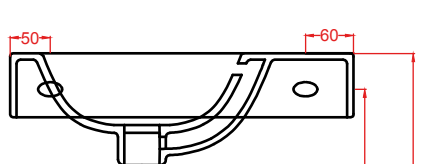

LML002 BRICK

lavamani sospeso
wall-hung handrinse basin