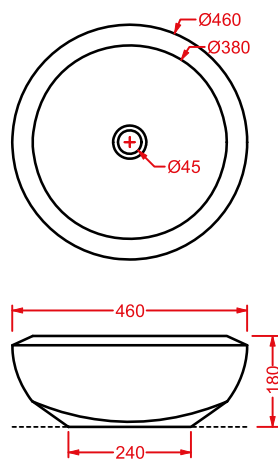

lavabo appoggio

countertop washbasin

DIAL

DAL001
60 x 47

DAL003
60 x 46

DAL004
90 x 48

DAL002
45 x 45

DIAL/OVERVIEW