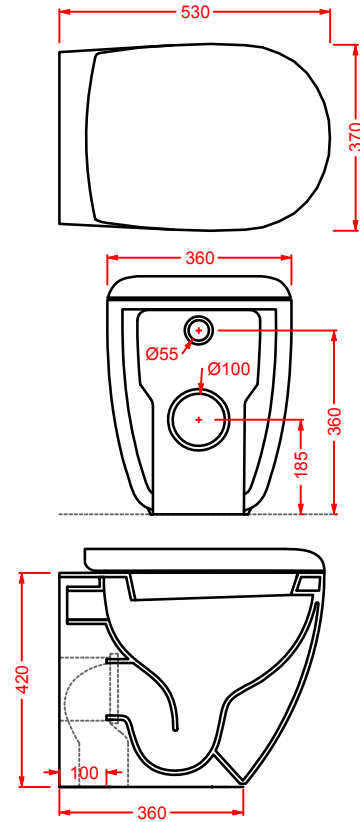

FLV002 FILE 2.0

vaso terra filomuro
back to wall WC