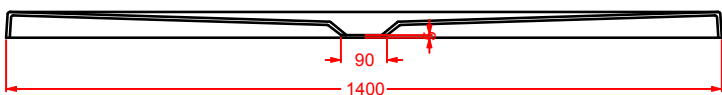

PDR022 TEXTURE

piatto doccia rettangolare h 5,5 80 x 140
rectuangular shower tray h 5,5 80 x 140

LATO NON SMALTATO / UNGLAZED SIDE