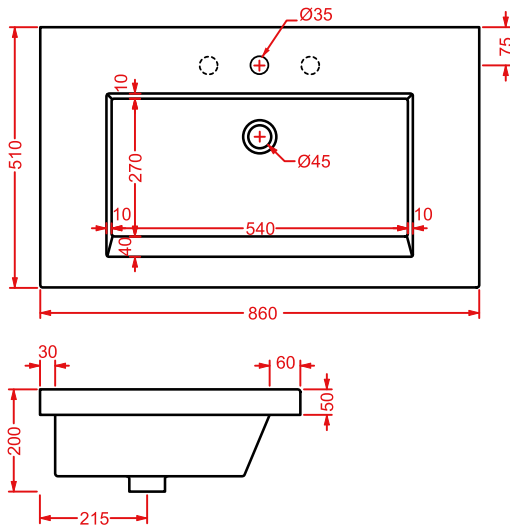

GAP 86

GPL003 GAP 86
consolle incasso 86
drop in consolle 86