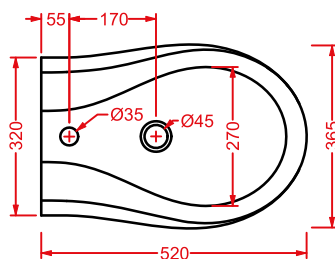

BLB002 BLEND

bidet terra filomuro
back to wall bidet