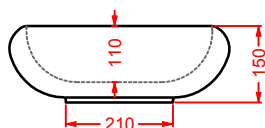

TOL001 TAO

lavabo appoggio 43
countertop washbasin 43