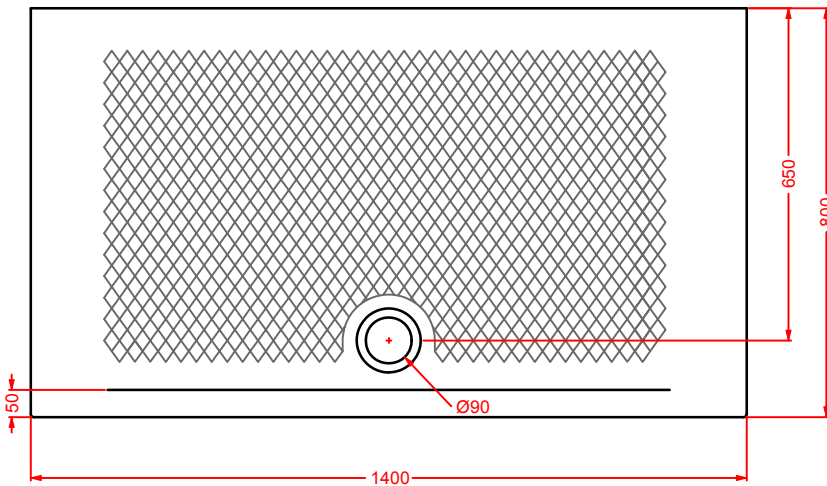

PDR022 TEXTURE

piatto doccia rettangolare h 5,5 80 x 140
rectuangular shower tray h 5,5 80 x 140

LATO NON SMALTATO / UNGLAZED SIDE