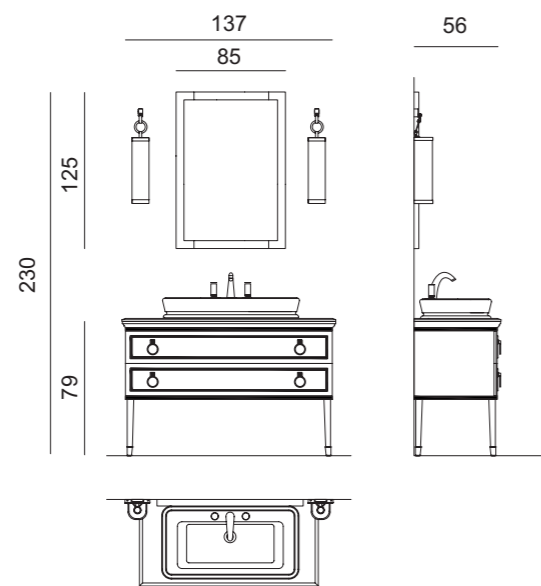

Mirror: 170 x 3 x 125 cm; **Wall Lamp:** MURANO 4 in chrome metal finish; **Tap:** VENICE in chrome metal finish; **Accessories:** wall fixed towel holder in chrome metal finish;

Tall Unit: 50 x 35 x 157 cm.

Washbasin & Top: Bianco Statuario marble top and countertop washbasin in white resin.

Mirror: 170 x 3 x 125 cm; **Wall Lamp:** MURANO 4 in gold metal finish; **Tap:** FORTUNY in gold metal finish; **Accessories:** wall fixed towel holder in gold metal finish; **Towel Holder:** 65 x 34 x 65 cm, with compartment. **Bathtub:** AURELIE, 185 x 85 x 66 cm.

LUTETIA L18

L137 x W56 x H230 cm

Finishes: G002 glossy Bianco finish and chrome metal finish.

Washbasin & Top: Bianco Statuario marble top and countertop washbasin in white resin.

Mirror: 85 x 3 x 125 cm; **Wall Lamp:** MURANO 4 in chrome metal finish; **Tap:** FORTUNY in chrome metal finish;

Accessories: wall fixed towel holder in chrome metal finish; **Bathtub:** AURELIE, 185 x 85 x 66 cm.

LUTETIA L1

L180 x W56 x H230 cm

Finishes: G556 glossy Black finish with gold metal finish.

Washbasin & Top: Nero Marquinia marble top and countertop washbasin in white resin.