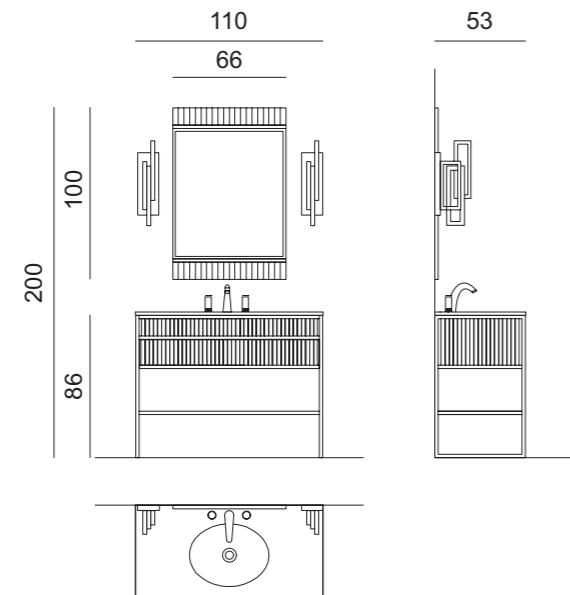

Mirror: ACADEMY, 160 x 2 x 100 cm; **Wall Lamp:** VICKY in gold metal finish; **Tap:** VENICE in gold metal finish; **Accessories:** SQUARE towel holder in gold metal finish; **Tall Unit:** 50 x 35 x 156 cm;

Mirror: ACADEMY, 160 x 2 x 100 cm; **Wall Lamp:** MURANO 1 in chrome metal finish;

Tap: VENICE in chrome metal finish; **Accessories:** SQUARE towel holder in chrome metal finish;

Tall Unit: 50 x 35 x 156 cm; **Bathtub:** ACADEMY, 185 x 85 x 66 cm.

Mirror: ACADEMY, 110 x 2 x 100 cm; **Wall Lamp:** EDGE, small version; **Tap:** FORTUNY in gold metal finish;

Accessories: free-standing SQUARE towel holder in gold metal finish;

Tall Unit: 50 x 35 x 156 cm; **Towel Holder:** 50 x 39 x 84 cm.