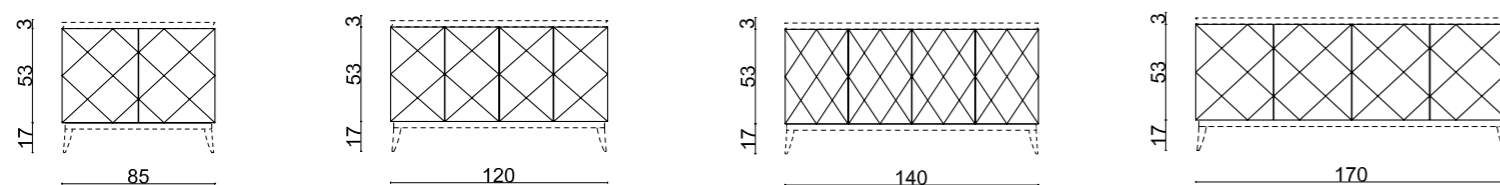

RIVOLI

TECHNICAL DATA

Frontal Versions

MIRROR FINISHES

LAQUERED FINISHES

Modularity

Rivoli "Special Edition"

Rivoli

Marble Tops

Countertop Washbasins