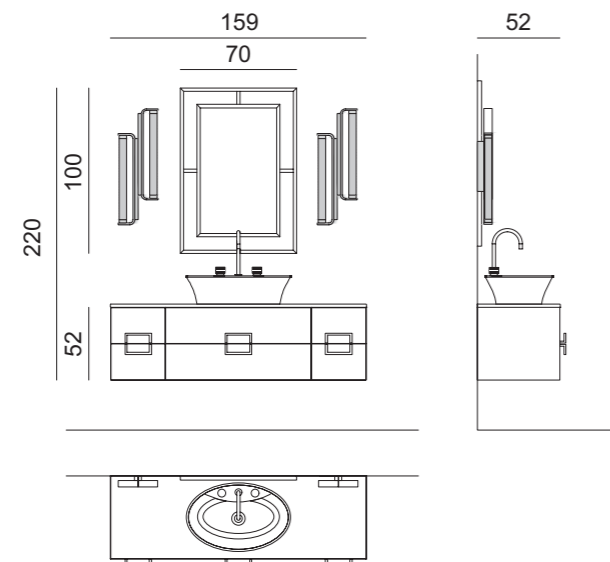

DAPHNE D32

L159 x W52,5 x H220 cm

Finishes: G002 glossy Bianco finish. MUSA handles in gold metal finish.

Washbasin & Top: Calacatta Oro marble top. CALLA countertop washbasin in white ceramic and gold external finish.

Mirror: CASABLANCA, 70 x 3 x 100 cm; **Wall Lamp:** STRADIVARI, double unit; **Tap:** CHARLOTTE in amber finish and gold metal finish; **SQUARE Accessories:** towel holder, toothbrush holder, soap dispenser and kleenex holder.