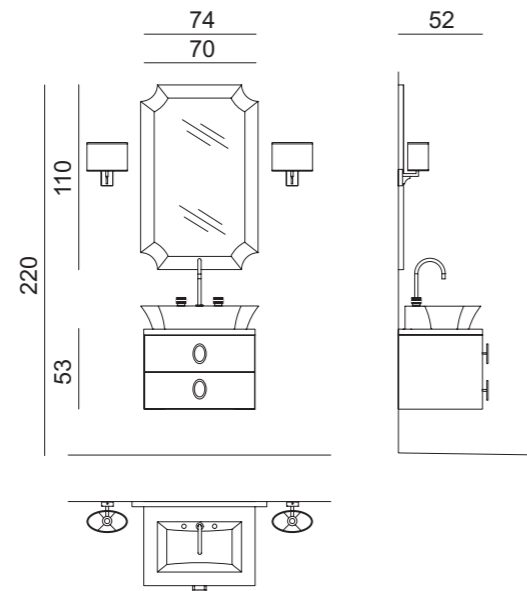

DAPHNE D36

L74 x W52,5 x H220 cm

Finishes: DB01 metallic Bronze finish. Oval handles in gold metal finish.

Washbasin & Top: VDB1 metallic Bronze glass top and countertop washbasins in white resin.

Mirror: NARCISO, 70 x 4 x 110 cm; **Wall Lamp:** NELLY in gold metal finish; **Tap:** CHARLOTTE in amber finish and gold metal finish; **Accessories:** SQUARE towel holder in gold metal finish.