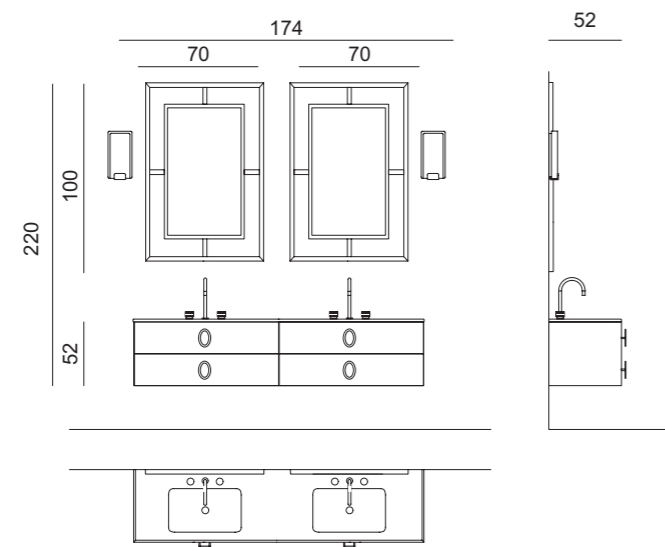

DAPHNE D26

L174 x W52,5 x H220 cm

Finishes: G500 glossy Vulcano finish. Oval handles in gold metal finish.

Washbasin & Top: Emperador Light marble top and undercounter washbasin in white ceramic.

Mirror: CASABLANCA DELUXE, 70 x 3 x 100 cm; **Wall Lamp:** CLEO in gold metal finish;

Tap: CHARLOTTE in amber finish and gold metal finish; **Accessories:** SQUARE towel holder in gold metal finish.