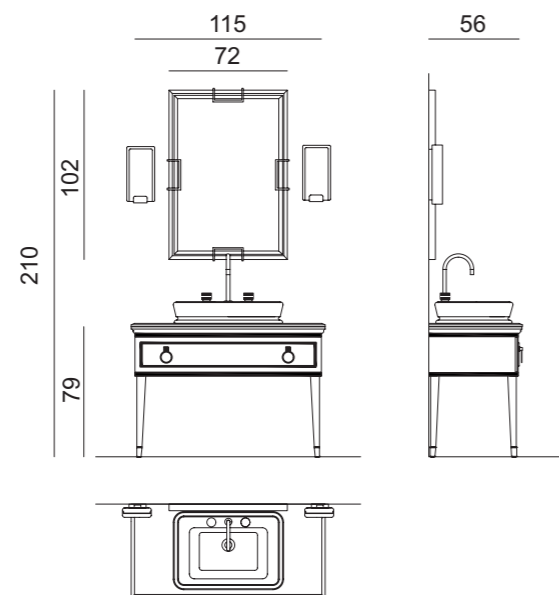

LUTETIA L28

L115 x W56 x H220 cm

Finishes: G12 glossy Mint finish and gold metal finish.

Washbasin & Top: Calacatta Oro marble top and undercounter washbasin in white ceramic.

Mirror: 70 x 3 x 110 cm; **Wall Lamp:** MURANO 3 in gold metal finish; **Tap:** CHARLOTTE in black finish and gold metal finish; **Accessories:** towel holder in gold metal finish, SQUARE toothbrush holder and SQUARE soap dispenser.

LUTETIA
COLLECTION

LUTETIA L29

L115 x W56 x H210 cm

Finishes: G204 glossy Prugna finish and gold metal finish.

Washbasin & Top: Calacatta Oro marble top and countertop washbasin in white resin.

Mirror: VALENTINO, 72 x 3 x 102 cm; **Wall Lamp:** CLEO in gold metal finish; **Tap:** CHARLOTTE in transparent finish and gold metal finish; **Accessories:** towel holder in gold metal finish.