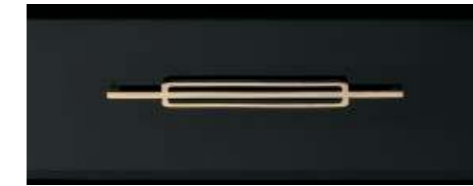

Mystic Brown

Nero Marquinia

Nero Assoluto

Handles

Complements

Small Bench
100 x 47 x 37 cm

Wall Unit
32 x 19 x 110 cm

Free-standing
Tall Unit
2 doors
42 x 35 x 185 cm