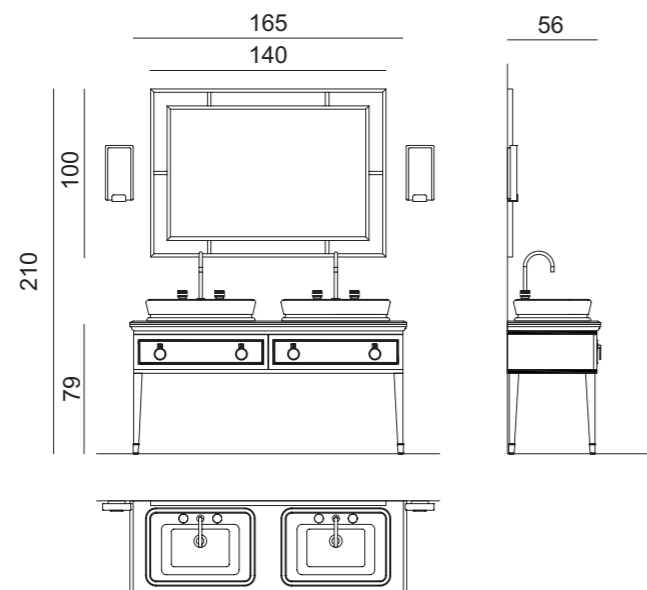

LUTETIA L26

L165 x W56 x H210 cm

Finishes: DJ01 metallic Gianduia finish and gold metal finish.

Washbasin & Top: Calacatta Oro marble top with two countertop washbasins in white resin.

Mirror: CASABLANCA DELUXE, 140 x 3 x 100 cm; **Wall Lamp:** CLEO in gold metal finish; **Tap:** CHARLOTTE in transparent finish and gold metal finish; **Accessories:** towel holder in gold metal finish.

LUTETIA
COLLECTION