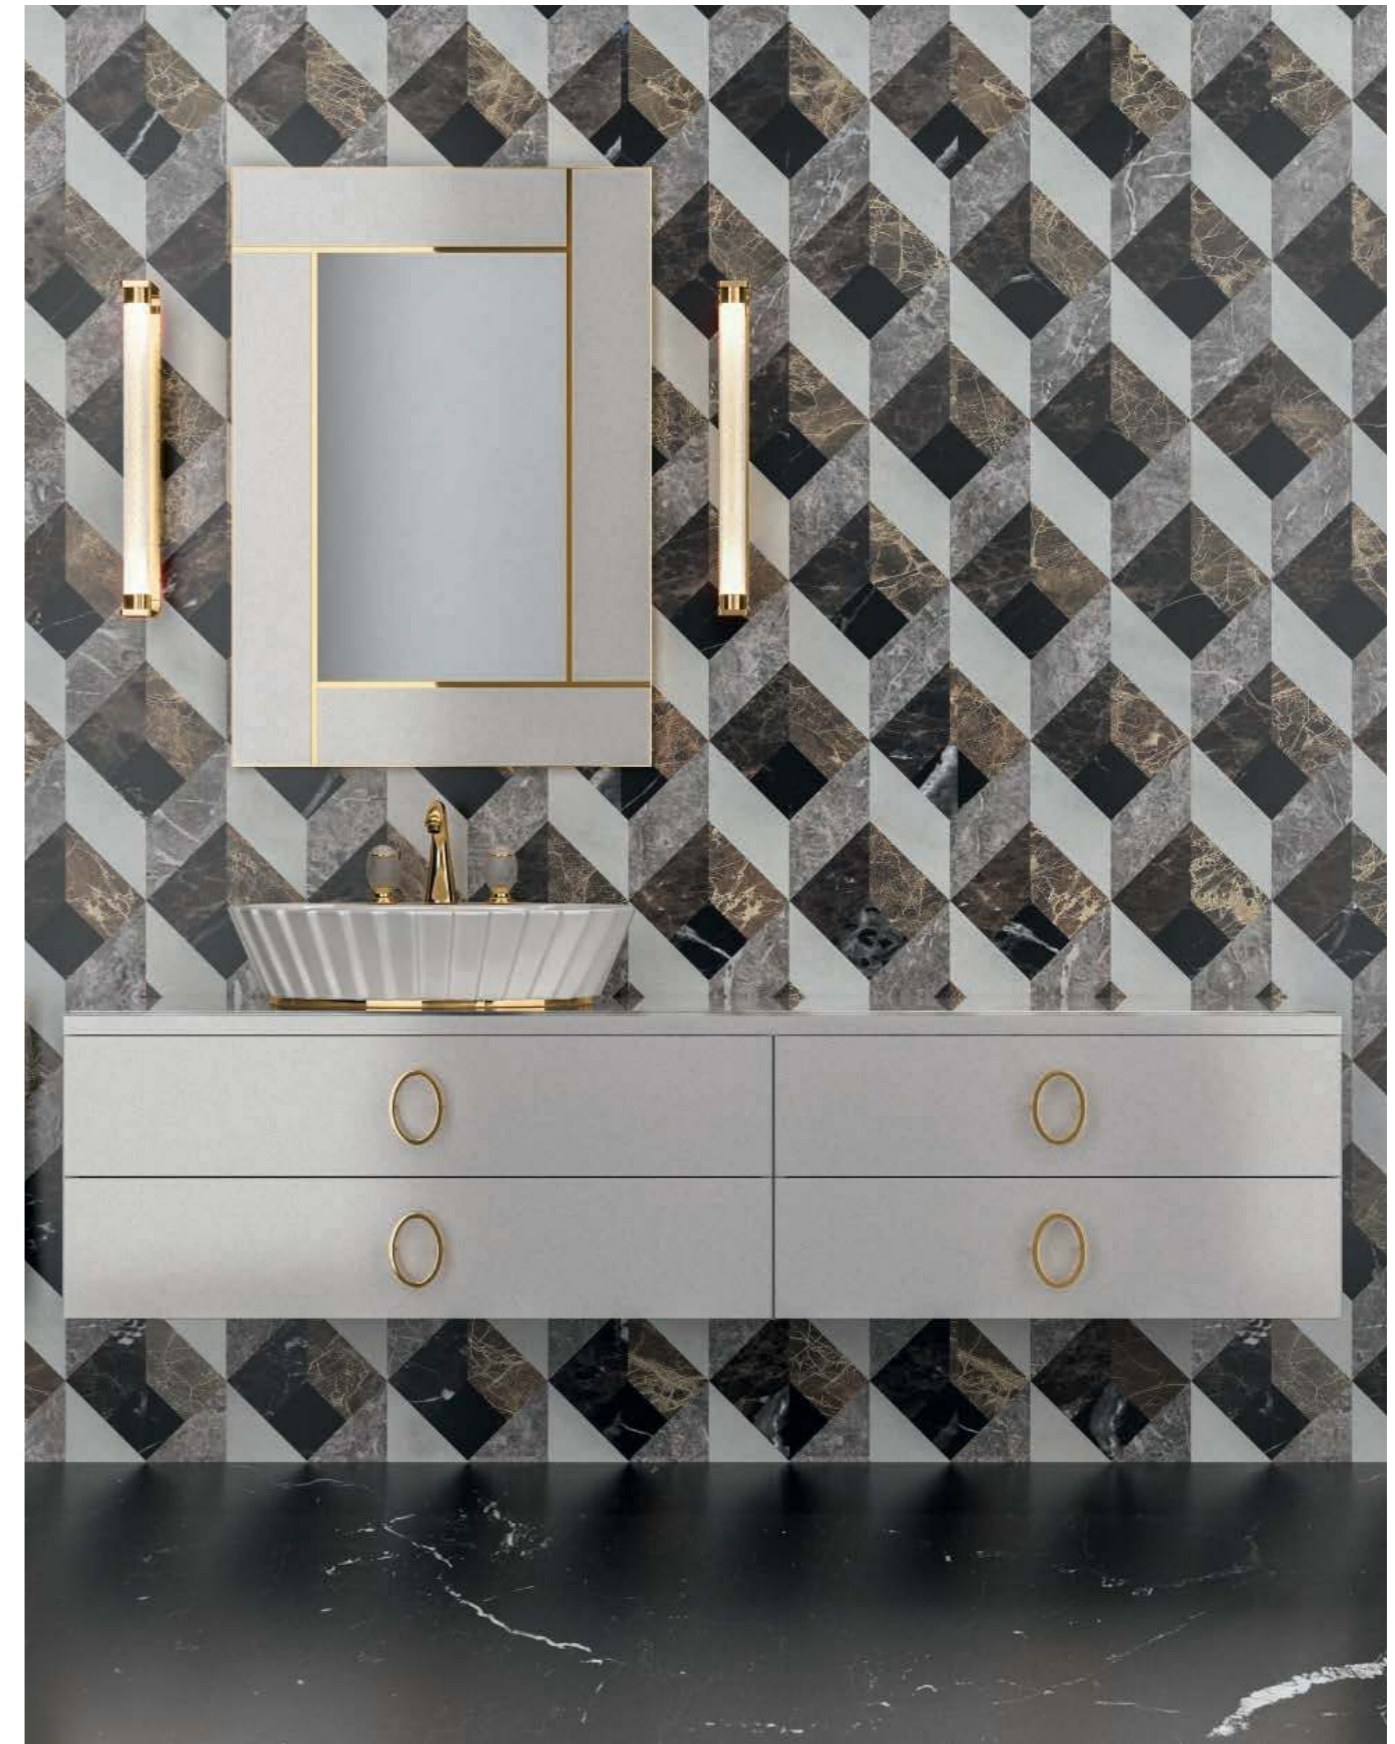

SQUARE Accessories: towel holder, toothbrush holder, soap dispenser and mirror.

DAPHNE D30

L194 x W52,5 x H220 cm

Finishes: DP01 metallic Prosecco finish. Oval handles in gold metal finish.

Washbasin & Top: VDP1 metallic Prosecco glass top. PLISSE' countertop washbasins in white ceramic with ring in gold finish.

Mirror: LONDON, 70 x 3 x 100 cm; **Wall Lamp:** STRADIVARI, single unit; **Tap:** VENICE in gold metal finish.

DAPHNE D34

L89 x W52,5 x H220 cm

Finishes: G240 glossy Marsala finish. Oval handles in chrome metal finish.