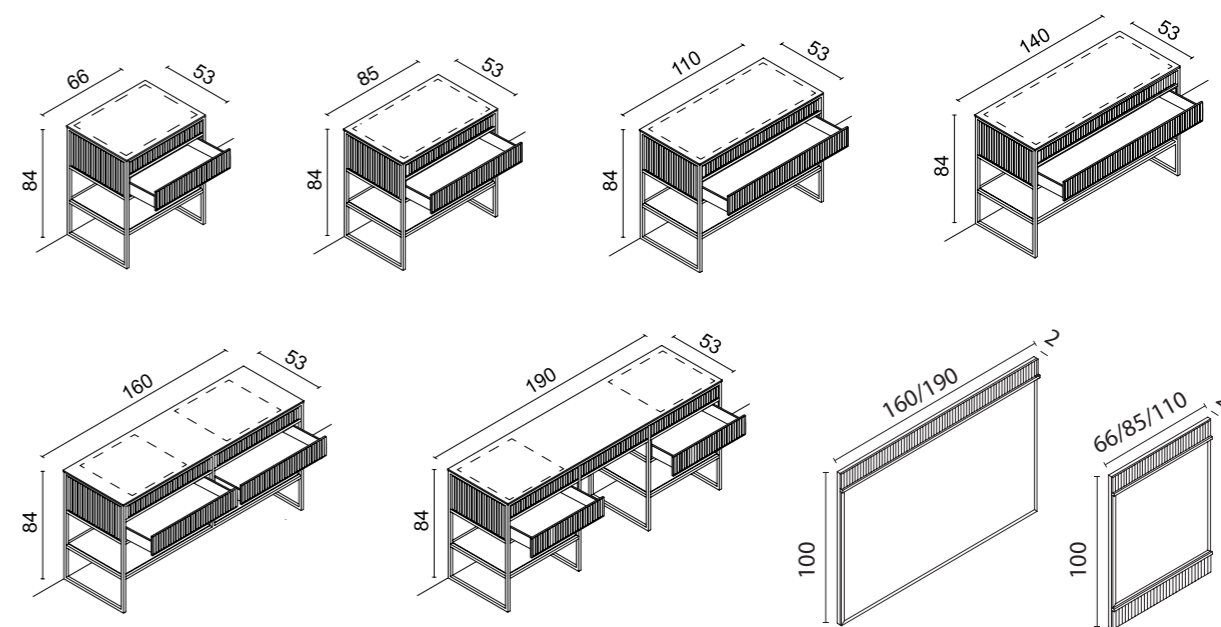

Ribbed Decoration / Ribbed Mirror / Ribbed Glass