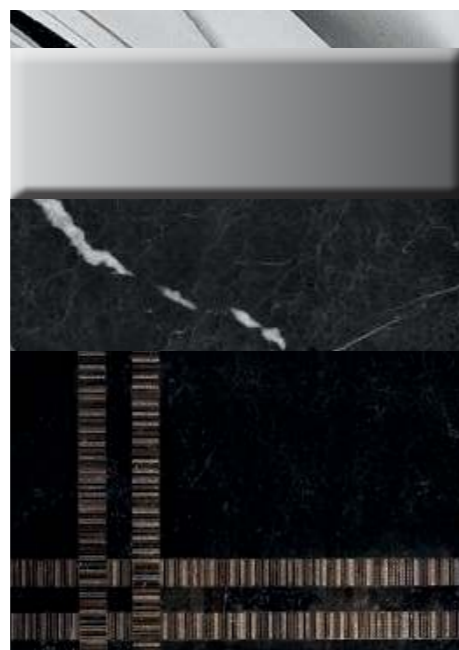

ACADEMY AC14

L160 x W53 x H200 cm

Finishes: smoke mirror finish and chrome metal finish.

Washbasin & Top: Nero Marquina marble top with two undercounter washbasins in black ceramic.

Mirror: ACADEMY, 160 x 2 x 100 cm; **Wall Lamp:** MURANO 1 in chrome metal finish;

Tap: VENICE in chrome metal finish; **Accessories:** SQUARE towel holder in chrome metal finish;

Tall Unit: 50 x 35 x 156 cm; **Bathtub:** ACADEMY, 185 x 85 x 66 cm.