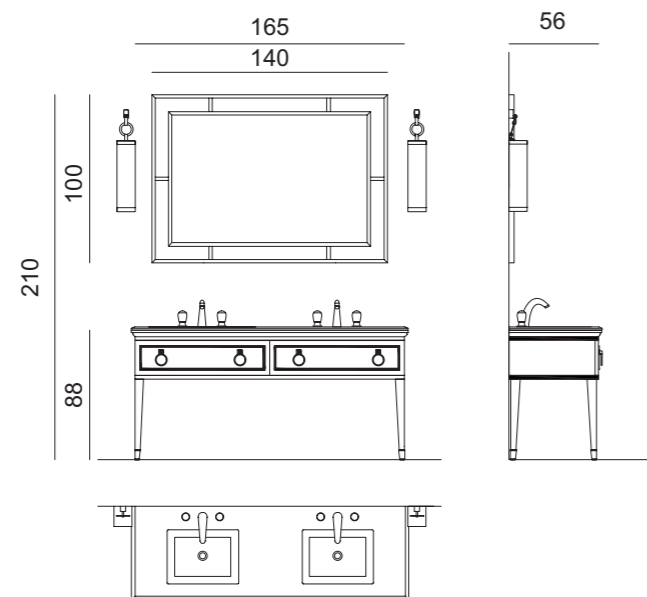

Mirror: 170 x 3 x 125 cm; **Wall Lamp:** MURANO 4 in chrome metal finish; **Tap:** VENICE in chrome metal finish; **Accessories:** wall fixed towel holder in chrome metal finish;

Tall Unit: 50 x 35 x 157 cm.

LUTETIA L21

L165 x W56 x H210 cm

Finishes: G556 glossy Black finish and gold metal finish.

Washbasin & Top: Nero Marquinia marble top and undercounter washbasin in black ceramic.

Mirror: CASABLANCA, 140 x 3 x 100 cm; **Wall Lamp:** MURANO 4 in gold metal finish;

Tap: VENICE in gold metal finish; **Accessories:** wall fixed towel holder in gold metal finish;

Tall Unit: 50 x 35 x 157 cm.

LUTETIA
COLLECTION

LUTETIA L14

L180 x W56 x H230 cm

Finishes: G9 glossy Malva finish with gold metal finish.