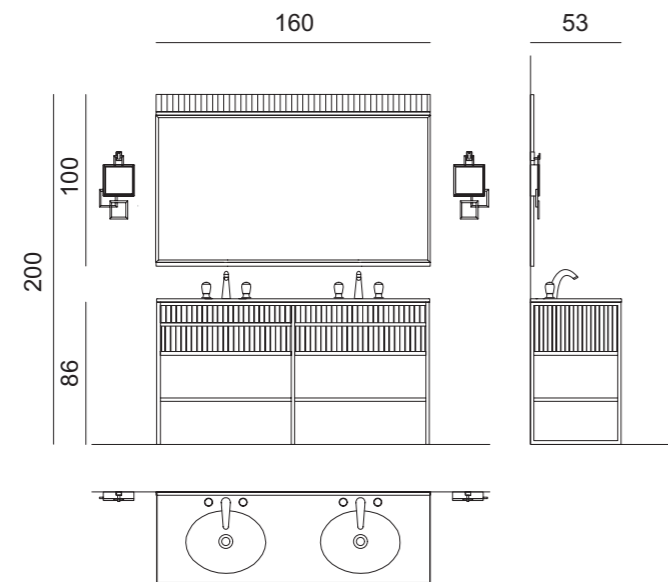

ACADEMY AC15

L160 x W53 x H200 cm

Finishes: G556 glossy Black finish with ribbed decoration and gold metal finish.

Washbasin & Top: Nero Marquinia marble top with two undercounter washbasins in black ceramic.

Mirror: ACADEMY, 160 x 2 x 100 cm; **Wall Lamp:** VICKY in gold metal finish; **Tap:** VENICE in gold metal finish; **Accessories:** SQUARE towel holder in gold metal finish; **Tall Unit:** 50 x 35 x 156 cm;

Bathtub: ACADEMY, 185 x 85 x 66 cm; **Small Bench:** 39 x 39 x 53 cm, fabric (Cat.D).