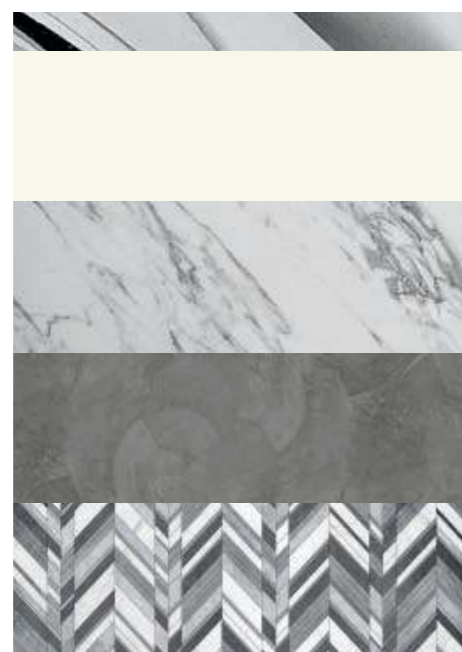

RIVIERE RV5

L77 x W56 x H210 cm

Finishes: G002 glossy Bianco finish and chrome metal finish.

Washbasin & Top: Bianco Carrara marble top and rectangular undercounter washbasin in white ceramic.

Backsplash: Bianco Carrara marble.

Mirror: VALENTINO, 72 x 3 x 102 cm; **Wall Lamp:** MURANO 2 in chrome metal finish;

Tap: FORTUNY in chrome metal finish; **Free-standing Tall Unit:** 42 x 35 x 185 cm; **Suspended Tall Unit:**

42 x 35 x 165 cm; **SQUARE Accessories:** wall-fixed towel holder, free-standing towel holder, toothbrush holder, soap dispenser, toilet paper holder, toilet-brush holder.