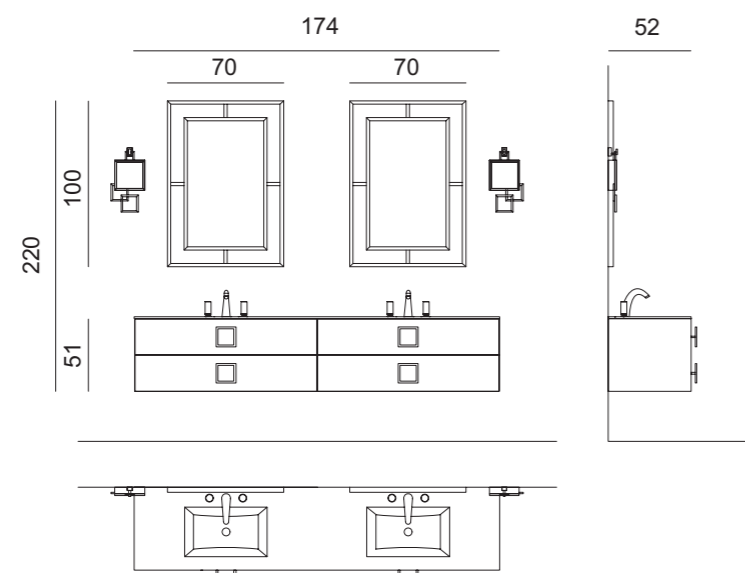

DAPHNE D31

L174 x W52,5 x H220 cm

Finishes: G556 glossy Black finish. Square handles in gold metal finish.

Washbasin & Top: Integrated glass top in glossy 100 Nero finish.

Mirror: CASABLANCA, 70 x 3 x 100 cm; **Wall Lamp:** VICKY in gold metal finish;

Tap: FORTUNY in gold metal finish; **Accessories:** SQUARE towel holder in gold metal finish.

DAPHNE
COLLECTION