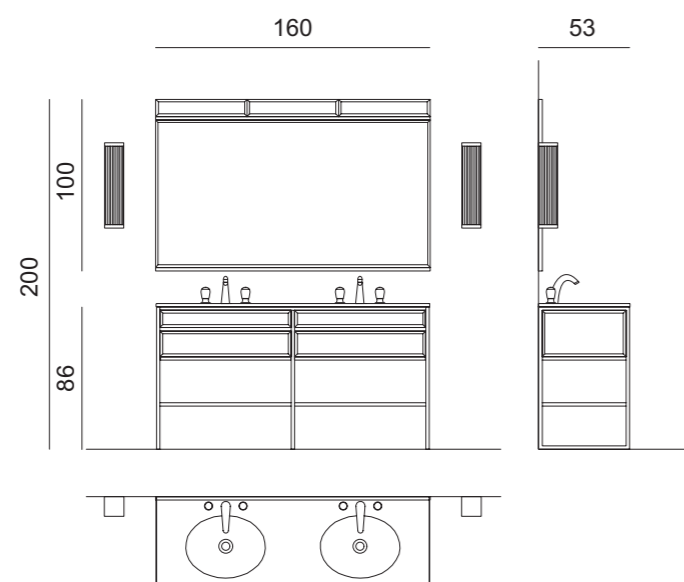

ACADEMY AC14

L160 x W53 x H200 cm

Finishes: smoke mirror finish and chrome metal finish.

Washbasin & Top: Nero Marquina marble top with two undercounter washbasins in black ceramic.

Mirror: ACADEMY, 160 x 2 x 100 cm; **Wall Lamp:** MURANO 1 in chrome metal finish;

Tap: VENICE in chrome metal finish; **Accessories:** SQUARE towel holder in chrome metal finish;

Tall Unit: 50 x 35 x 156 cm; **Bathtub:** ACADEMY, 185 x 85 x 66 cm.