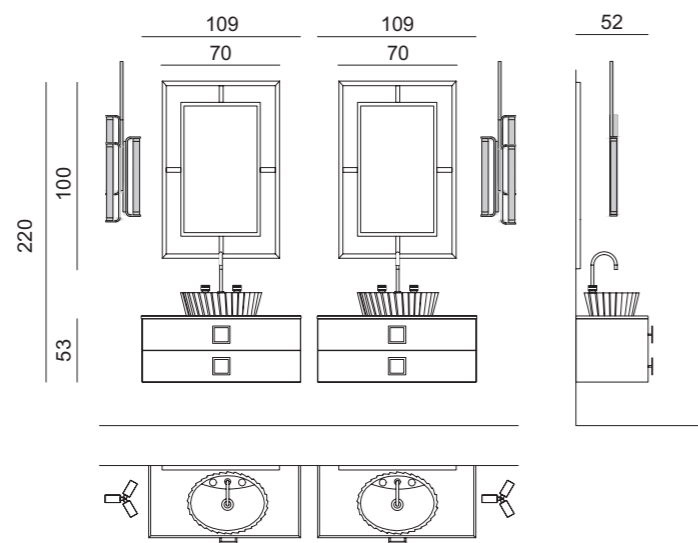

DAPHNE D27

L109 + L109 x W52,5 x H220 cm

Finishes: G153 glossy Antracite finish. Square handles in chrome metal finish.

Washbasin & Top: 045 glossy Antrax glass top; PLISSE' countertop washbasin in white ceramic with ring in chrome finish.

Mirror: CASABLANCA, 70 x 3 x 100 cm; **Suspended Lamp:** STRADIVARI, triple unit version; **Tap:** CHARLOTTE in transparent finish and chrome metal finish; **Accessories:** SQUARE towel holder in chrome metal finish.