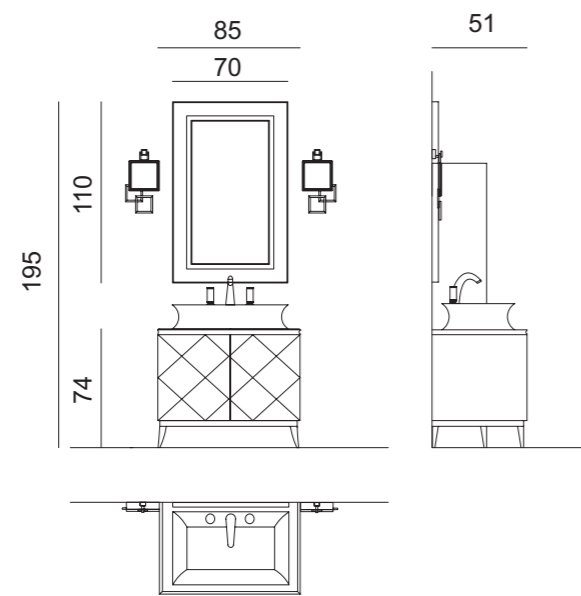

RIVOLI R6

L116 x W51 x H200 cm

Finishes: G18 glossy Petrolio finish and chrome metal finish. Rhombus decoration.

Washbasin & Top: 118 glossy Petrolio glass top and counter washbasins in white resin.

Mirror: 70 x 3 x 110 cm; **Wall Lamp:** VICKY in chrome metal finish; **Tap:** FORTUNY in chrome metal finish;

Tall Unit: 35 x 35 x 165 cm; **Accessories:** SQUARE towel holder in chrome metal finish.