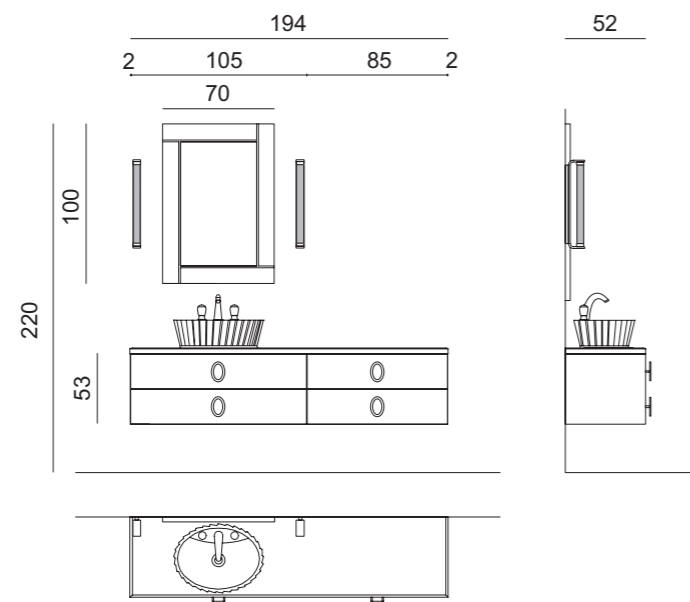

Mirror: LONDON, 70 x 3 x 100 cm; **Wall Lamp:** STRADIVARI, single unit; **Tap:** VENICE in gold metal finish.

DAPHNE D34

L89 x W52,5 x H220 cm

Finishes: G240 glossy Marsala finish. Oval handles in chrome metal finish.