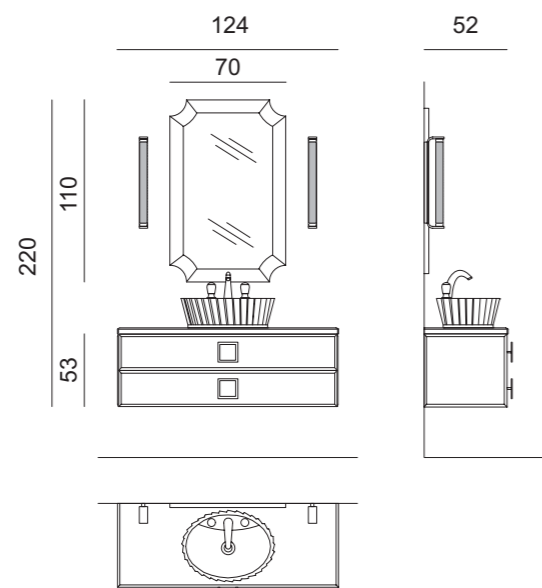

DAPHNE D33

L124 x W52,5 x H220 cm

Finishes: smoke mirror. Square handles in chrome metal finish.

Washbasin & Top: smoke mirror top. PLISSE' countertop washbasins in white ceramic with ring in chrome finish.

Mirror: NARCISO, 70 x 4 x 110 cm; **Wall Lamp:** STRADIVARI, single unit; **Tap:** VENICE in chrome metal finish;

SQUARE Accessories: towel holder, toothbrush holder, soap dispenser and mirror.