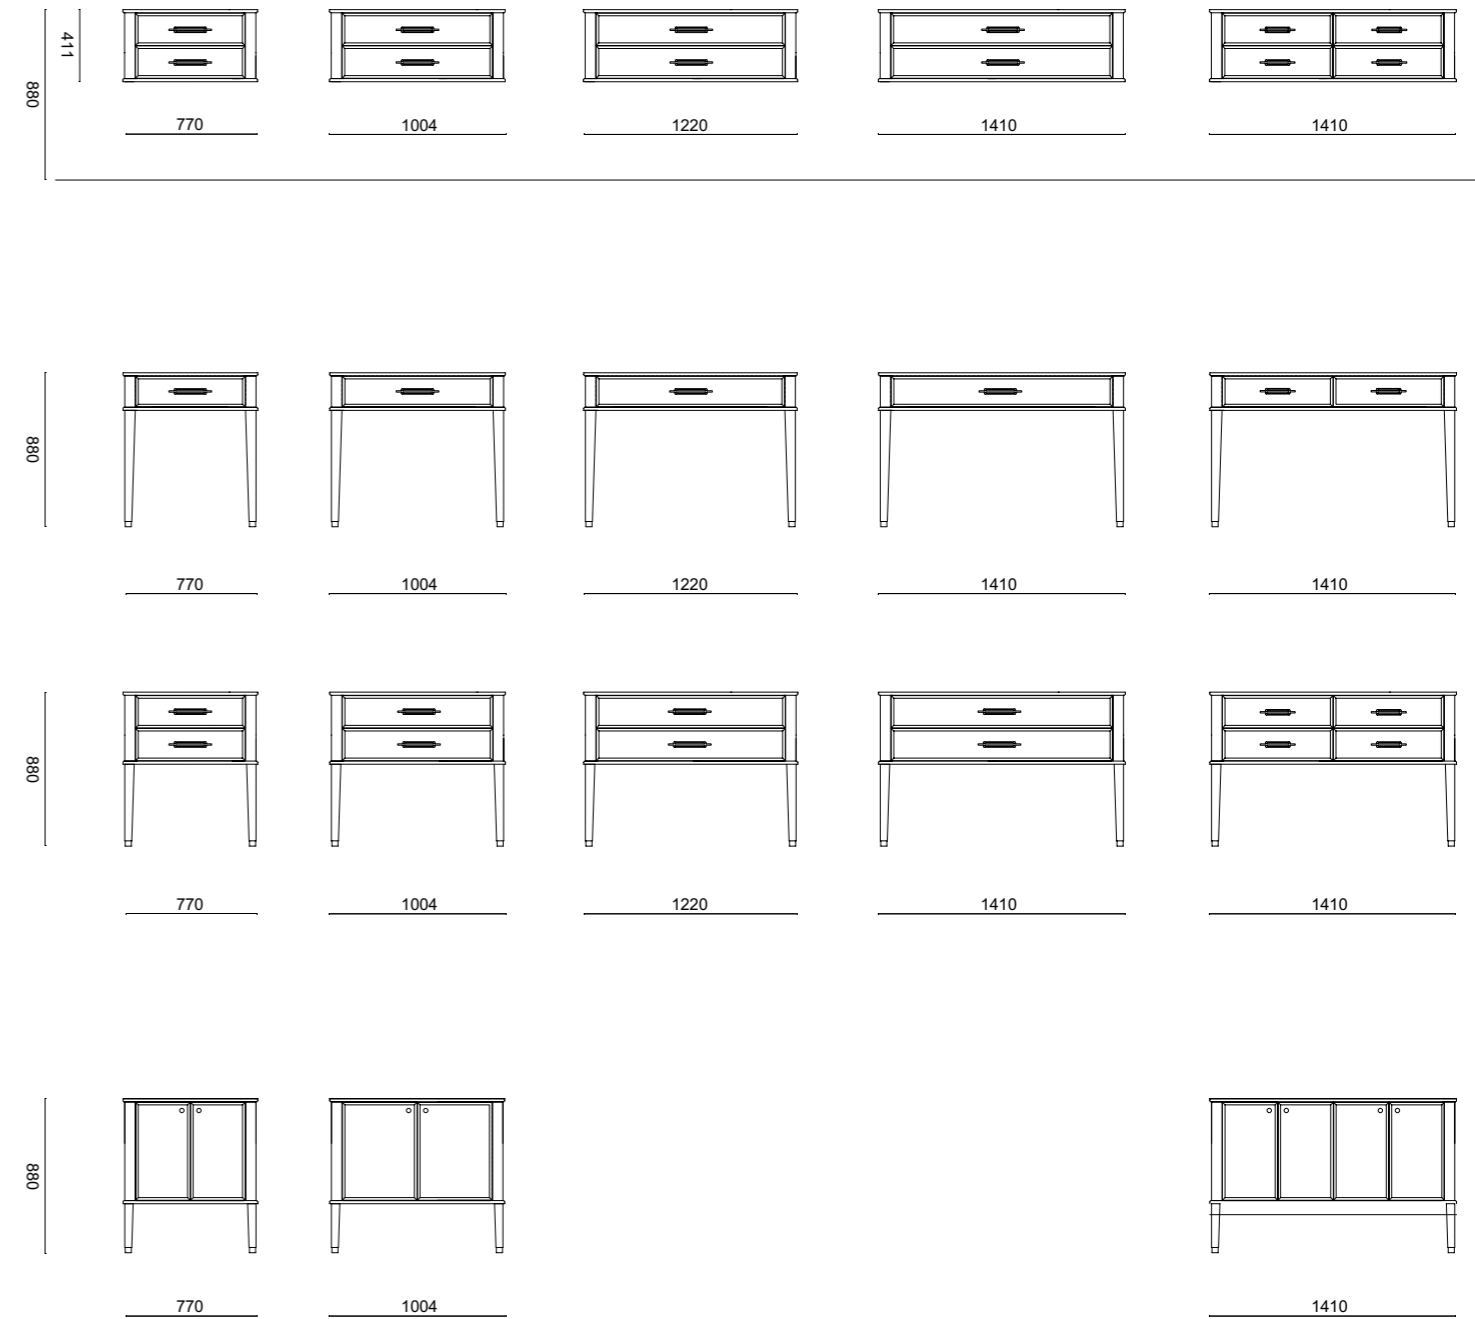

SQUARE Accessories: wall-fixed towel holder, toilet paper holder, toilet-brush holder.

RIVIERE

TECHNICAL DATA

Modularity

Frontals

MIRROR FINISHES

Mirror

Smoke mirror