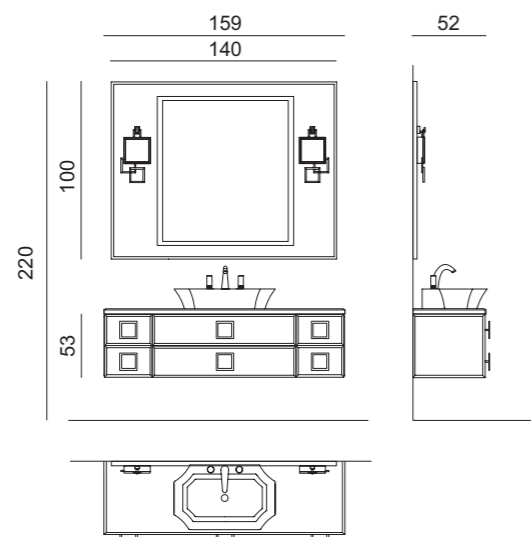

DAPHNE D28

L159 x W52,5 x H220 cm

Finishes: smoke mirror. Square handles in chrome metal finish.

Washbasin & Top: smoke mirror top; Countertop washbasin in white resin.

Mirror: 140 x 4 x 100 cm; **Wall Lamp:** VICKY in chrome metal finish;
Tap: FORTUNY in chrome metal finish.

DAPHNE
COLLECTION