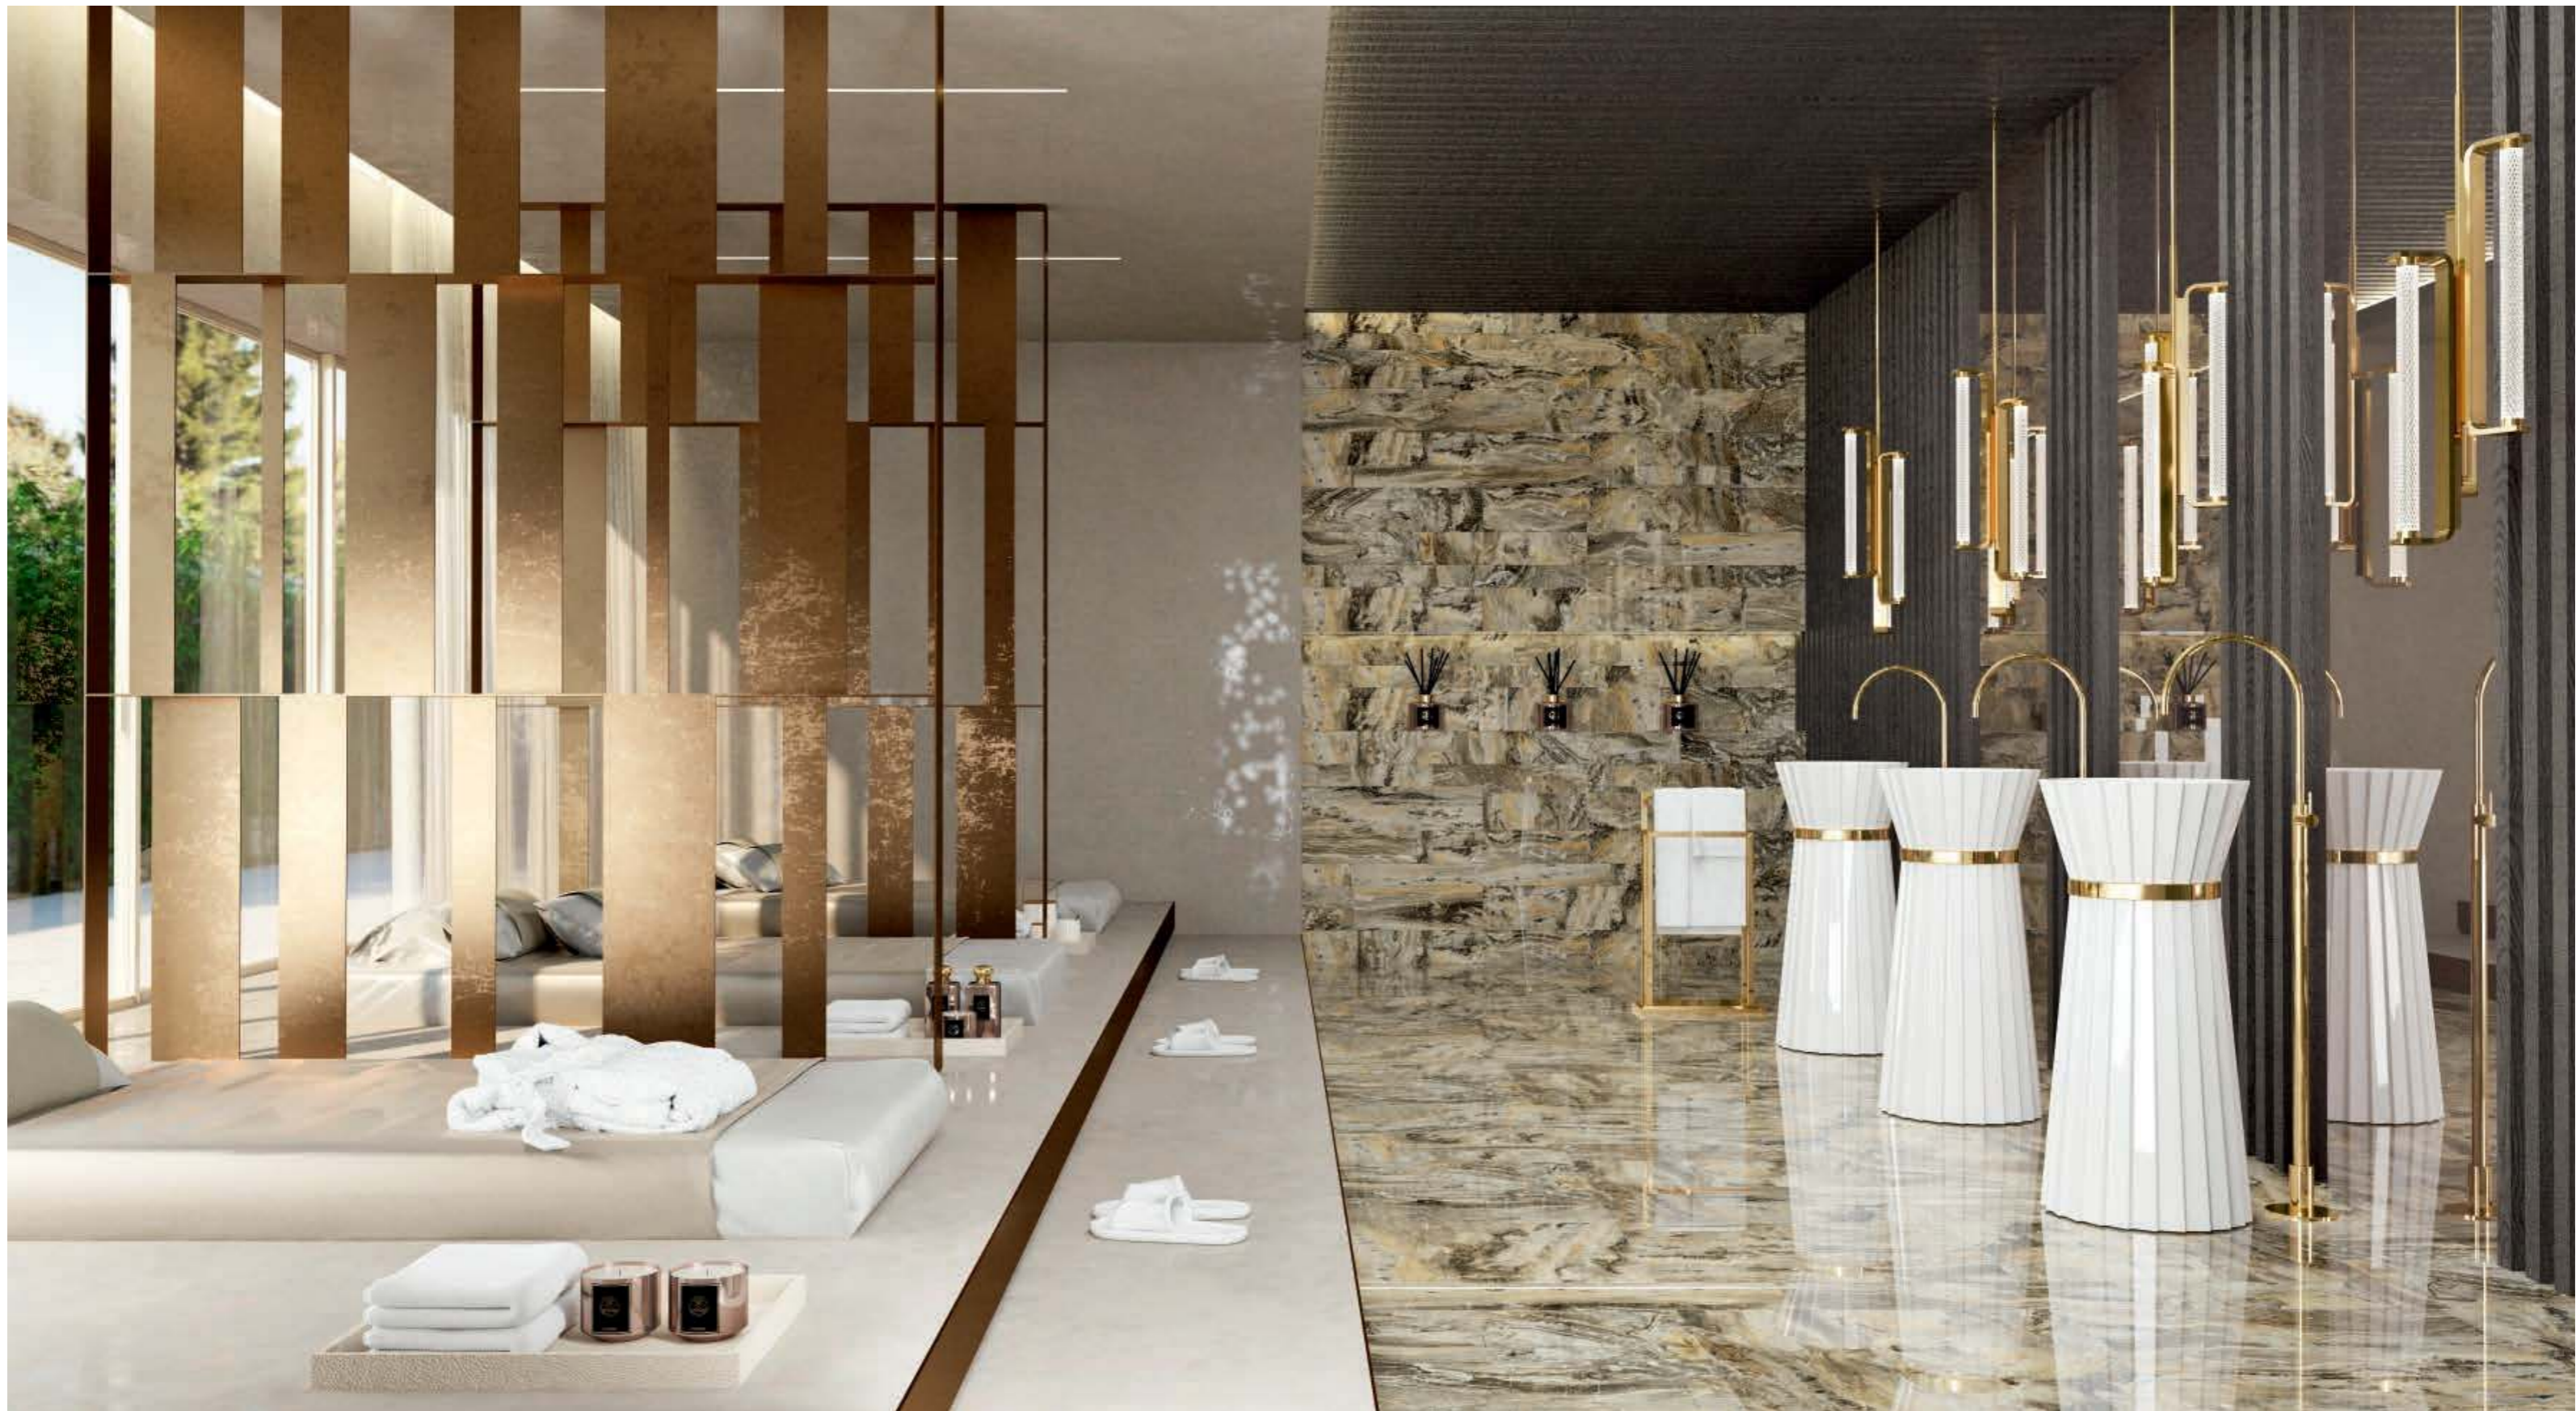

Essential, but sumptuous and elegant thanks to its delicate workmanship, the basin column Plissé draws its inspiration from the dense folding that allows to give body to the fabrics, at the same time leaving them free to flutter, underlining their movement. So is the basin column Plissé, with its important shape resembling a classical sculpture, lightened by the folding like an accordion, which creates an ideal movement, like temples of Greek architecture. Just like an ancient peplum, the basin column Plissé, made of white ceramic, has a ring decorating in gold or chrome metal, almost to underline the "waist", as in a high fashion dress. Oasis, the Italian company with the widest offer of contemporary luxury bathroom furnishing, is always attentive to the evolution of style, and Plissé confirms this.

Thanks to its simple and precious elegance, Plissé fits perfectly in luxurious ambients, characterized by rigorous projects, with a particular attention to the details of interior architecture.

PLISSE' PL1

Ø44 x H95 cm

Free-standing Washbasin Version

Finishes: White ceramic with ring in gold finish.

Suspended Lamp: STRADIVARI, triple unit version; **Tap:** DRESSCODE in gold metal finish;

Accessories: SQUARE towel holder in gold metal finish.