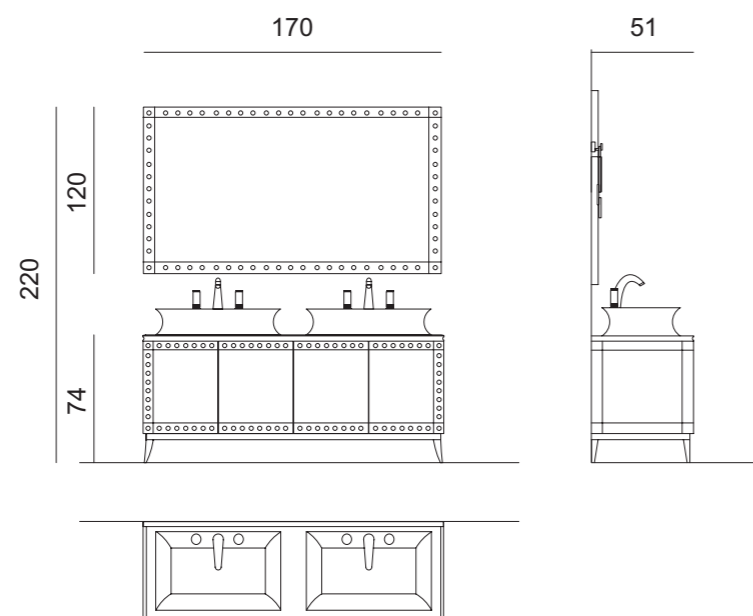

RIALTO RS1 “Special Edition”

L170 x W51 x H220 cm

Finishes: Venetian antique mirror finish and chrome metal finish.

Washbasin & Top: Venetian antique mirror top and countertop washbasin in white resin.

Mirror: 170 x 4 x 120 cm; **Tap:** FORTUNY in chrome metal finish.