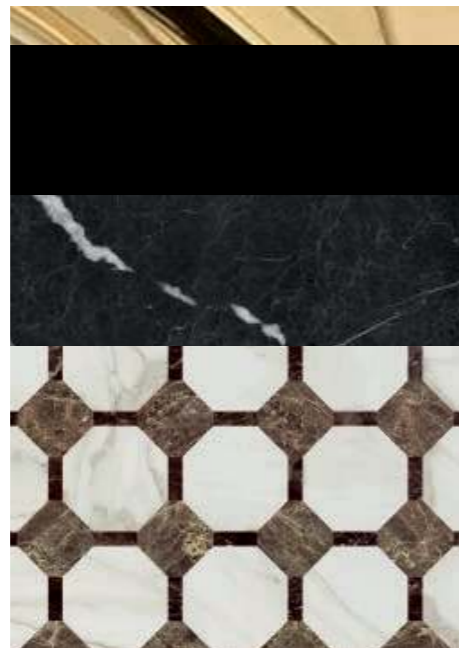

LUTETIA
COLLECTION

LUTETIA L27

L137 x W56 x H230 cm

Finishes: G556 glossy Black finish and gold metal finish.

Washbasin & Top: Nero Marquinia marble top and undercounter washbasin in black ceramic.

Mirror: 85 x 3 x 125 cm; **Wall Lamp:** MURANO 4 in gold metal finish; **Tap:** FORTUNY in gold metal finish; **Accessories:** towel holder in gold metal finish.