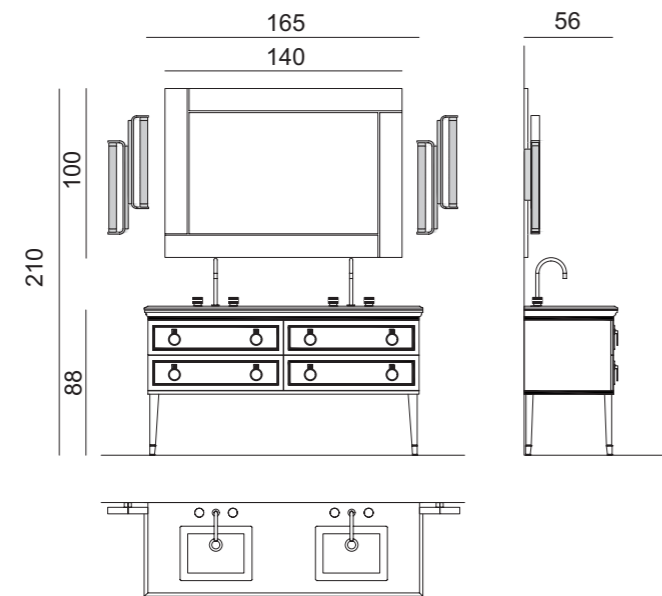

LUTETIA L25

L165 x W56 x H210 cm

Finishes: G002 glossy Bianco finish and gold metal finish.

Washbasin & Top: Bianco Statuario marble top with two undercounter washbasins in white ceramic.

Mirror: LONDON, 140 x 2 x 100 cm; **Wall Lamp:** STRADIVARI, double unit version; **Tap:** CHARLOTTE in amber finish and gold metal finish; **Accessories:** towel holder in gold metal finish.