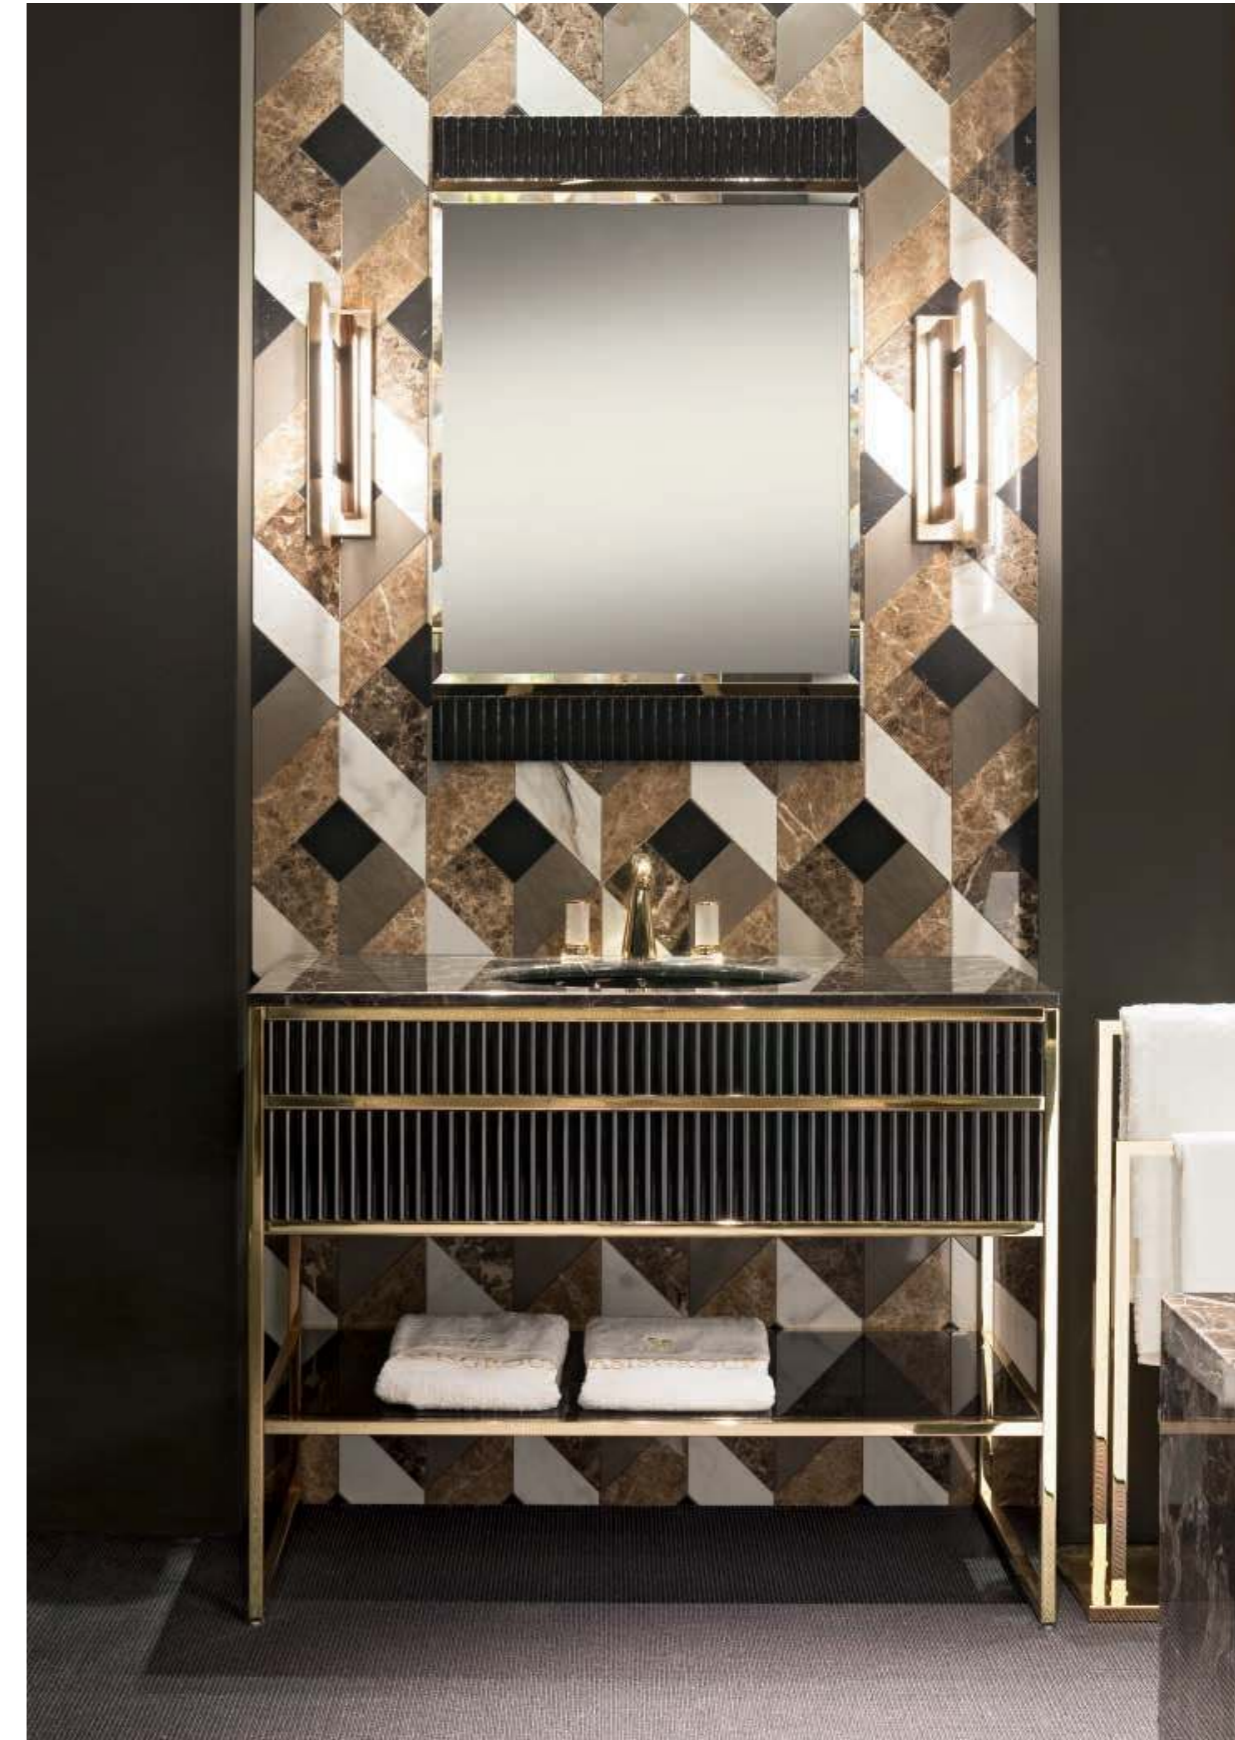

Mirror: ACADEMY, 110 x 2 x 100 cm; **Wall Lamp:** EDGE, small version; **Tap:** FORTUNY in gold metal finish;

Accessories: free-standing SQUARE towel holder in gold metal finish;

Tall Unit: 50 x 35 x 156 cm; **Towel Holder:** 50 x 39 x 84 cm.