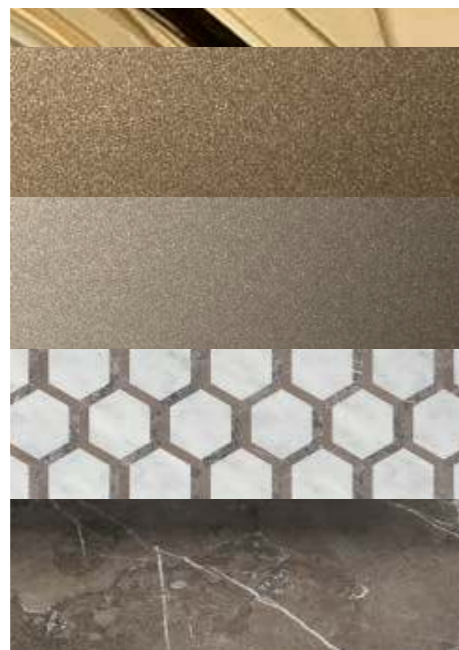

ACADEMY AC21

L85 x W53 x H200 cm

Finishes: DJ01 metallic Gianduia finish with ribbed decoration and gold metal finish.

Washbasin & Top: Integrated glass top in metallic VDJ1 Gianduia finish.

Mirror: ACADEMY, 85 x 2 x 100 cm; **Wall Lamp:** MURANO 3 in gold metal finish; **Tap:** VENICE in gold metal finish; **Accessories:** SQUARE towel holder in gold metal finish.