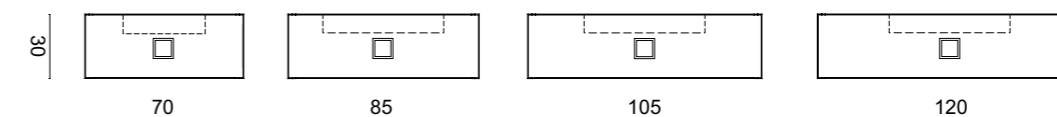

DAPHNE

TECHNICAL DATA

Modularity

WASHBASIN UNITS - P52,5 X H30 CM