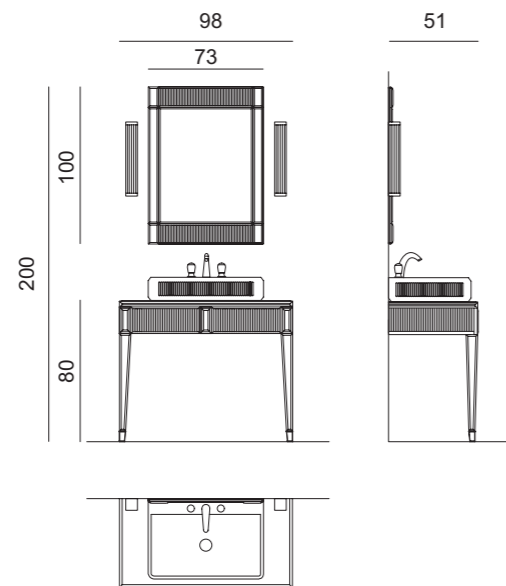

RIALTO
COLLECTION

RIALTO
COLLECTION

RIALTO RL1

L98 + L98 x W51 x H200 cm

Finishes: ribbed mirror and chrome metal finish.

Washbasin & Top: ribbed mirror top and countertop washbasin in white resin.

Mirror: RIALTO, 73 x 3 x 100 cm; **Wall Lamp:** MURANO 1 in chrome metal finish; **Tap:** VENICE in chrome metal finish; **Console:** RIALTO, 53 x 41 x 80 cm; **Accessories:** SQUARE towel holder in chrome metal finish.