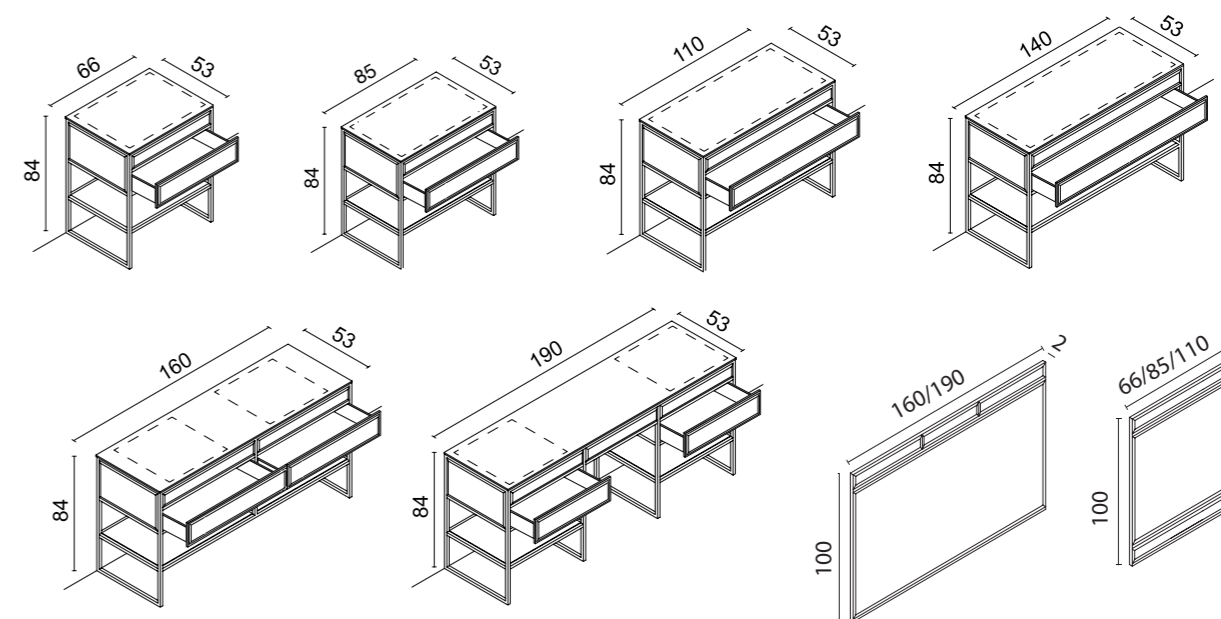

ACADEMY
TECHNICAL DATA

Modularity

Diamond Decoration / Mirror / Smoke Mirror / Bronze Mirror / Etched Bronze Mirror