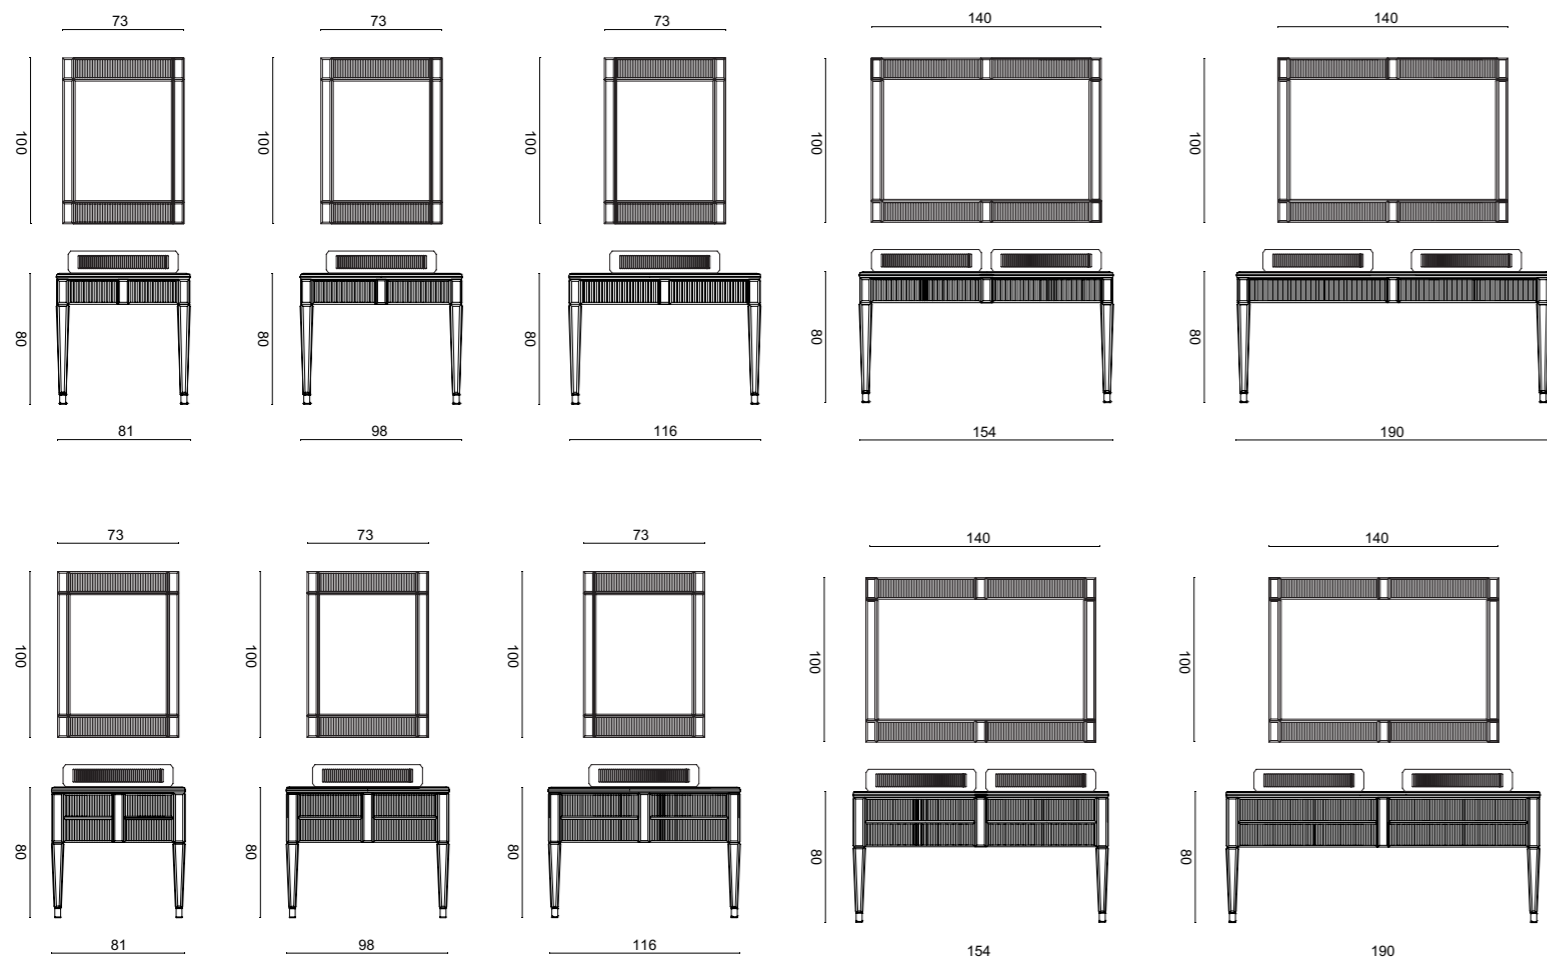

RIALTO

TECHNICAL DATA

Modularity

Finishes

Complements

Countertop Washbasins