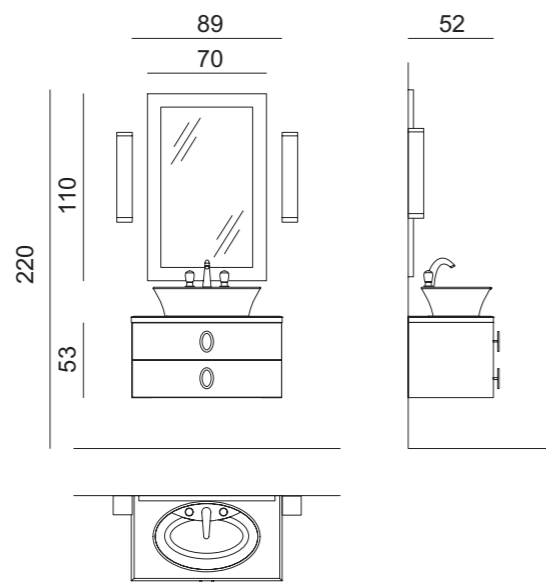

DAPHNE D34

L89 x W52,5 x H220 cm

Finishes: G240 glossy Marsala finish. Oval handles in chrome metal finish.

Washbasin & Top: 240 glossy Marsala glass top. CALLA countertop washbasins in white ceramic and chrome external finish.

Mirror: 70 x 3 x 110 cm; **Wall Lamp:** MURANO 3 in chrome metal finish; **Tap:** VENICE in chrome metal finish;

Accessories: SQUARE towel holder in chrome metal finish.