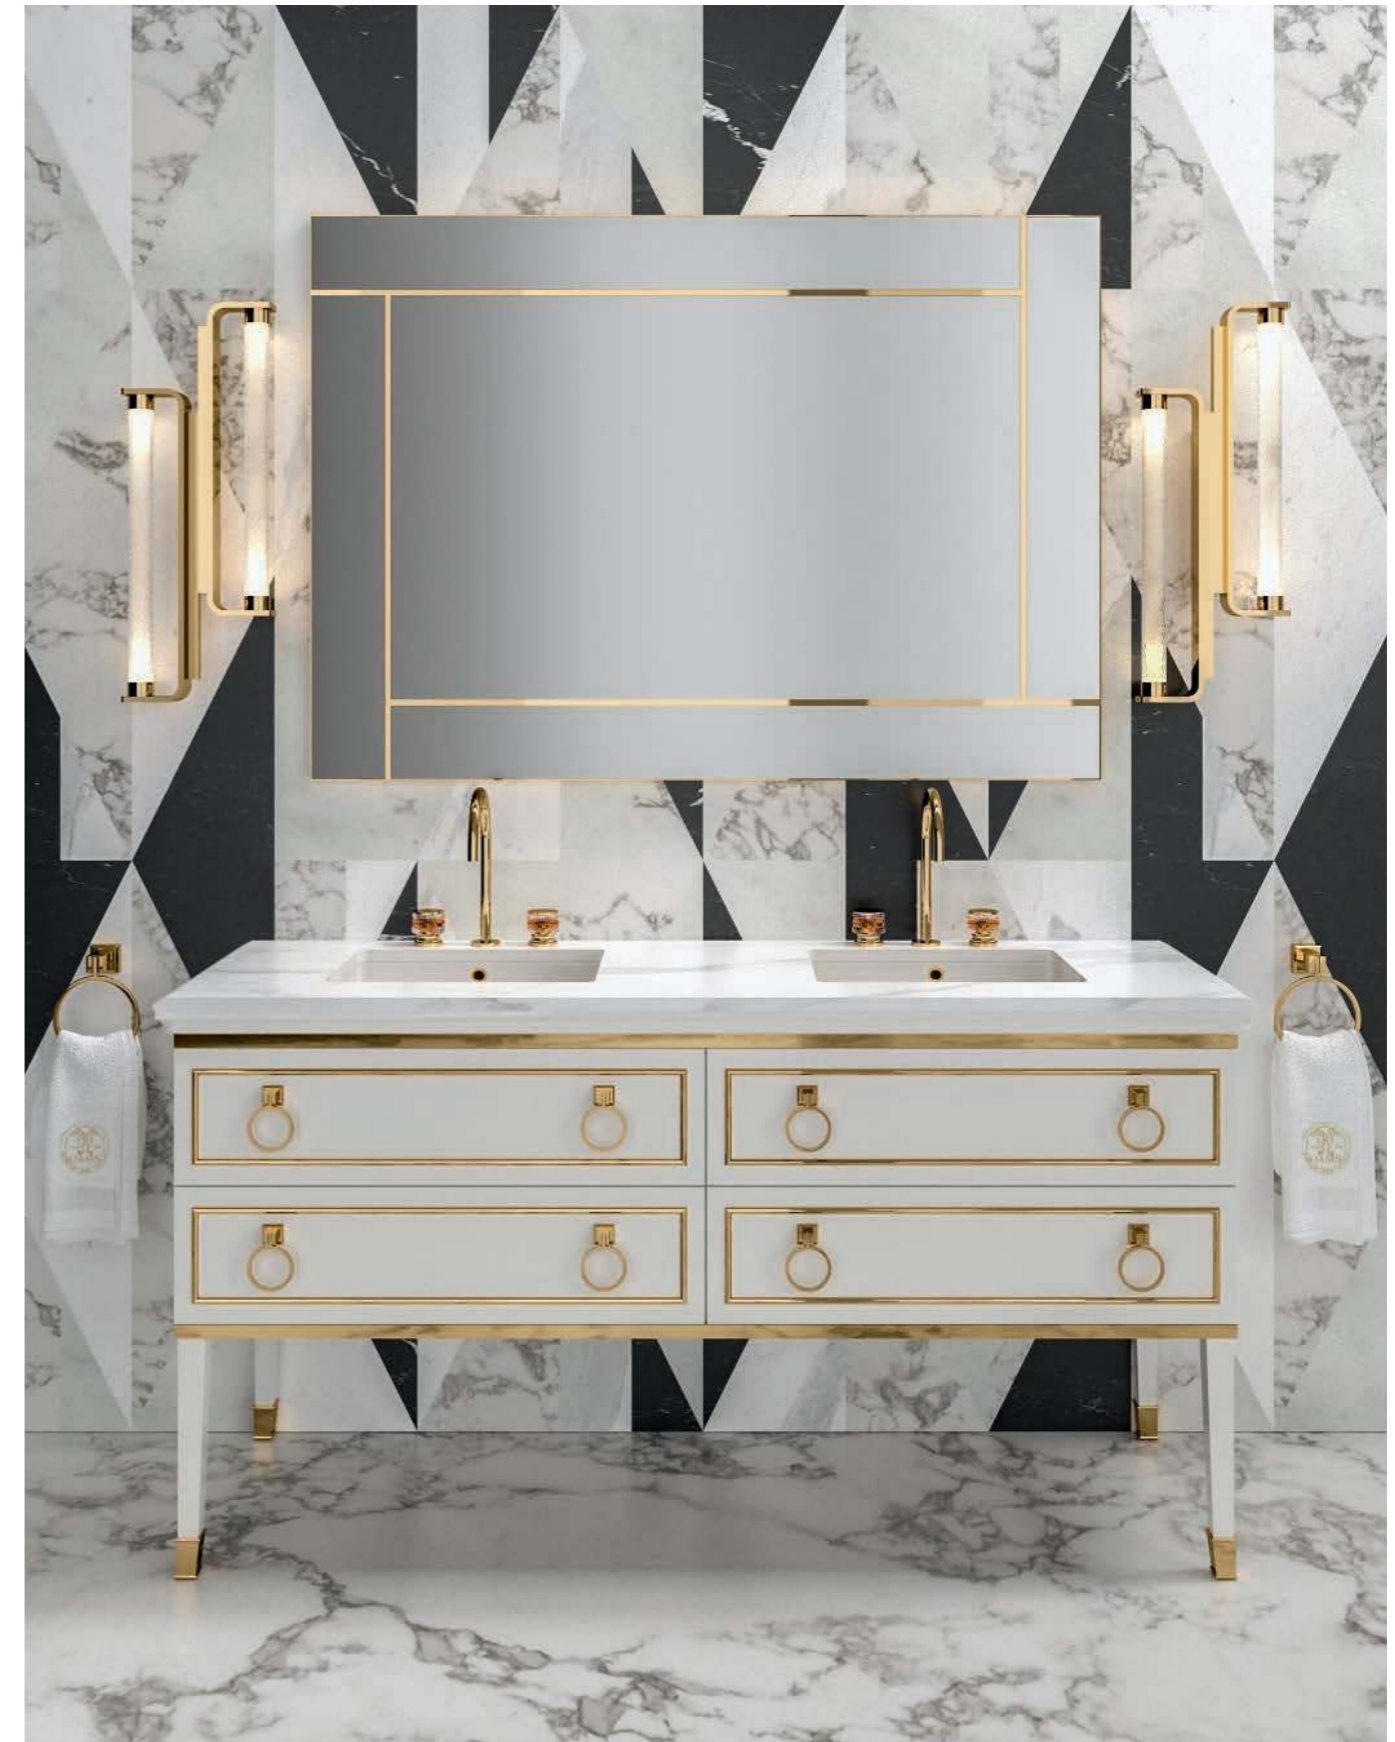

Mirror: VALENTINO, 142 x 3 x 102 cm; **Wall Lamp:** STRADIVARI, single unit version; **Tap:** SEAHORSE in chrome metal finish; **Accessories:** towel holder, SQUARE toothbrush holder, SQUARE soap dispenser and SQUARE mirror with LED lighting.

LUTETIA L25

L165 x W56 x H210 cm

Finishes: G002 glossy Bianco finish and gold metal finish.

Washbasin & Top: Bianco Statuario marble top with two undercounter washbasins in white ceramic.

Mirror: LONDON, 140 x 2 x 100 cm; **Wall Lamp:** STRADIVARI, double unit version; **Tap:** CHARLOTTE in amber finish and gold metal finish; **Accessories:** towel holder in gold metal finish.