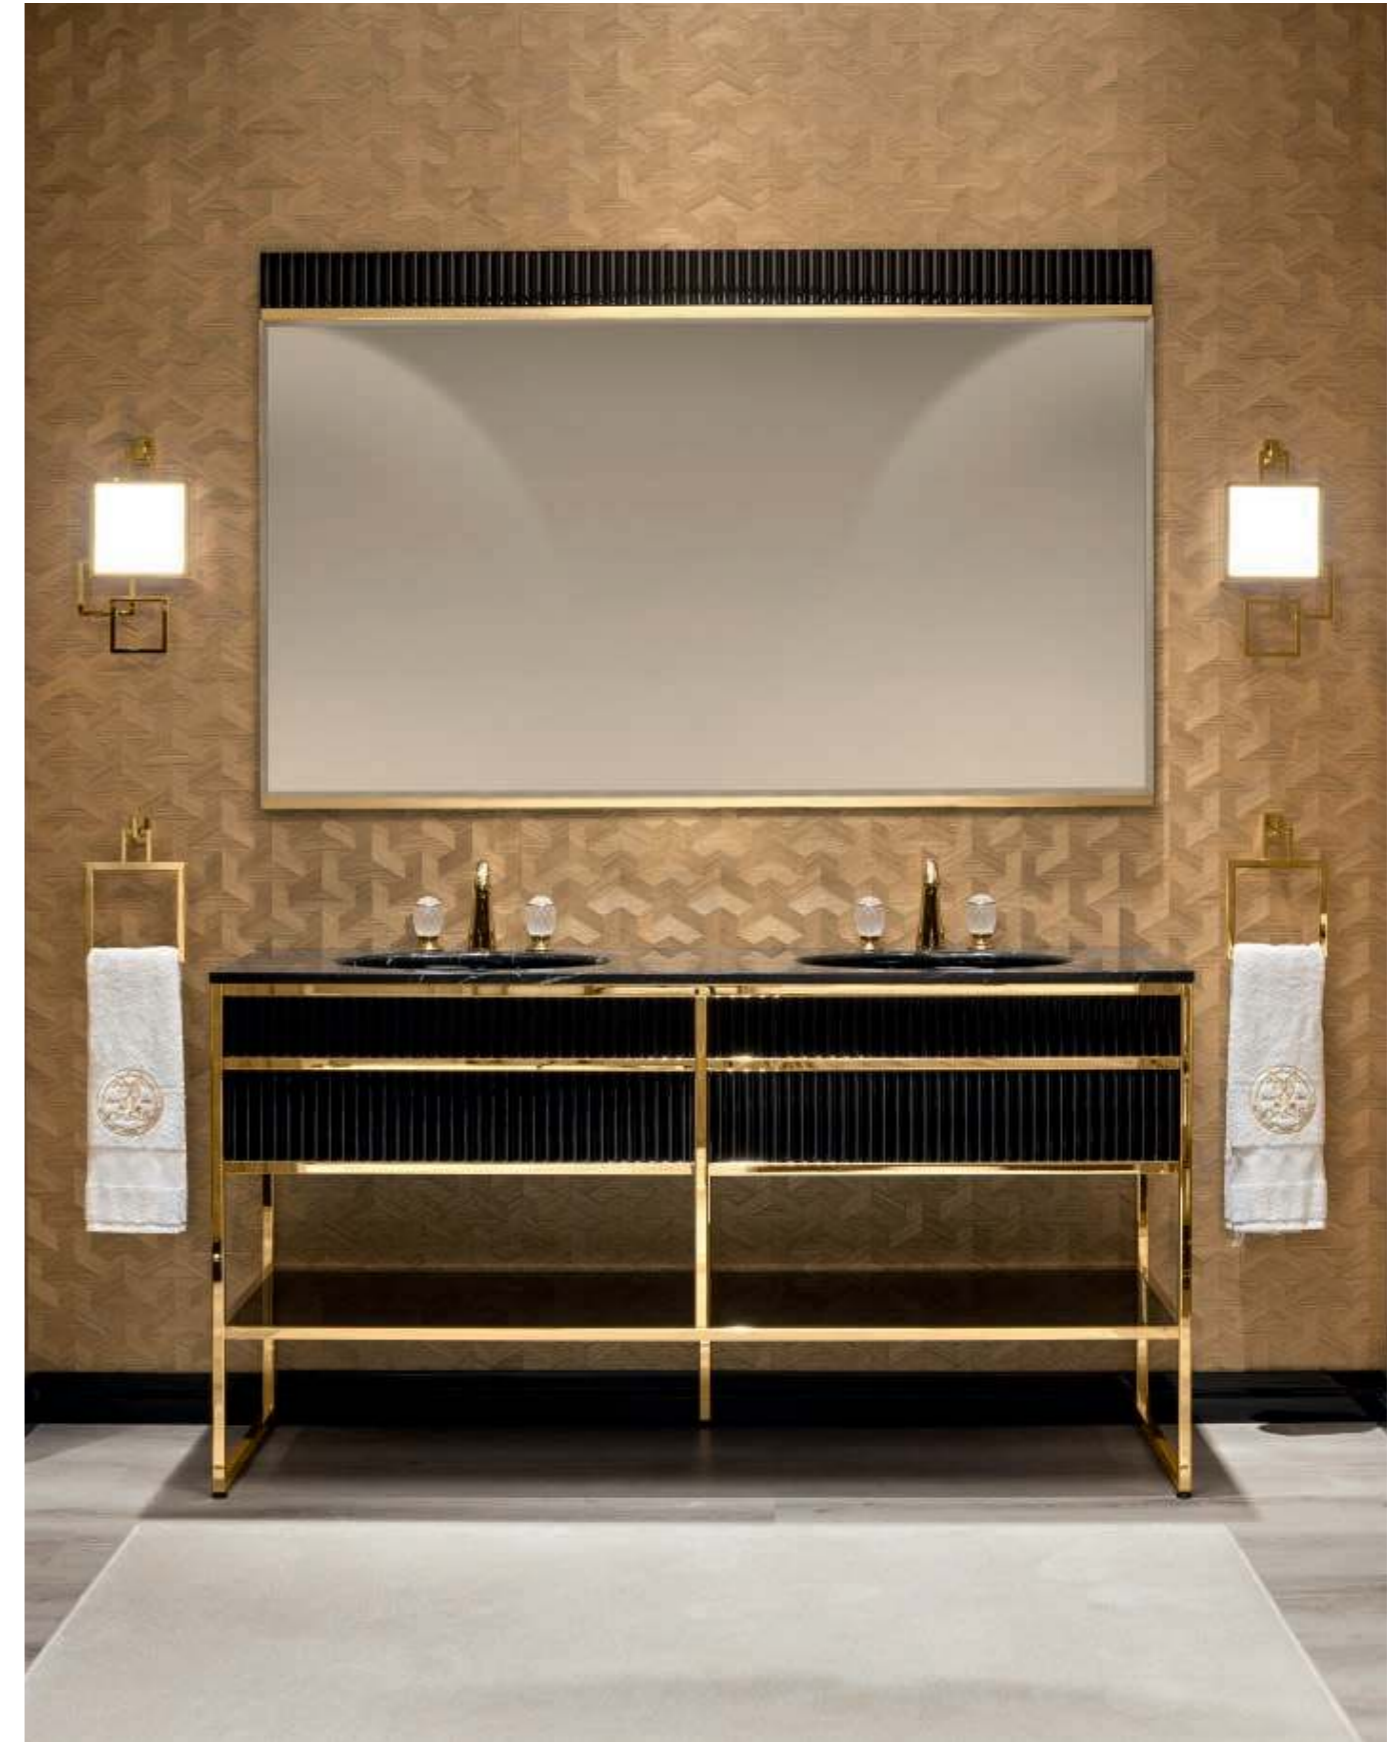

ACADEMY AC15

L160 x W53 x H200 cm

Finishes: G556 glossy Black finish with ribbed decoration and gold metal finish.

Washbasin & Top: Nero Marquinia marble top with two undercounter washbasins in black ceramic.

Mirror: ACADEMY, 160 x 2 x 100 cm; **Wall Lamp:** VICKY in gold metal finish; **Tap:** VENICE in gold metal finish; **Accessories:** SQUARE towel holder in gold metal finish; **Tall Unit:** 50 x 35 x 156 cm;

Bathtub: ACADEMY, 185 x 85 x 66 cm; **Small Bench:** 39 x 39 x 53 cm, fabric (Cat.D).