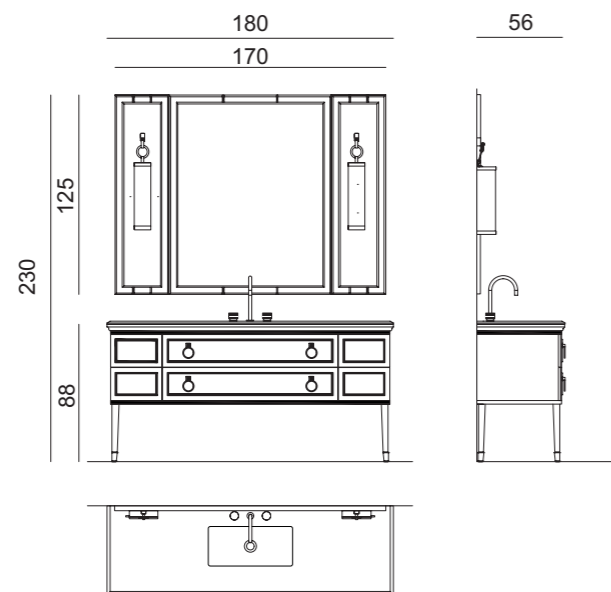

LUTETIA L22

L180 x W56 x H230 cm

Finishes: DP01 metallic Prosecco finish and gold metal finish.

Washbasin & Top: Calacatta Oro marble top and undercounter washbasin in white ceramic.

Mirror: 170 x 3 x 125 cm; **Wall Lamp:** MURANO 4 in gold metal finish; **Tap:** CHARLOTTE in amber finish and gold metal finish; **Accessories:** towel holder, SQUARE toothbrush holder, SQUARE soap dispenser, SQUARE mirror and SQUARE kleenex holder.

LUTETIA
COLLECTION