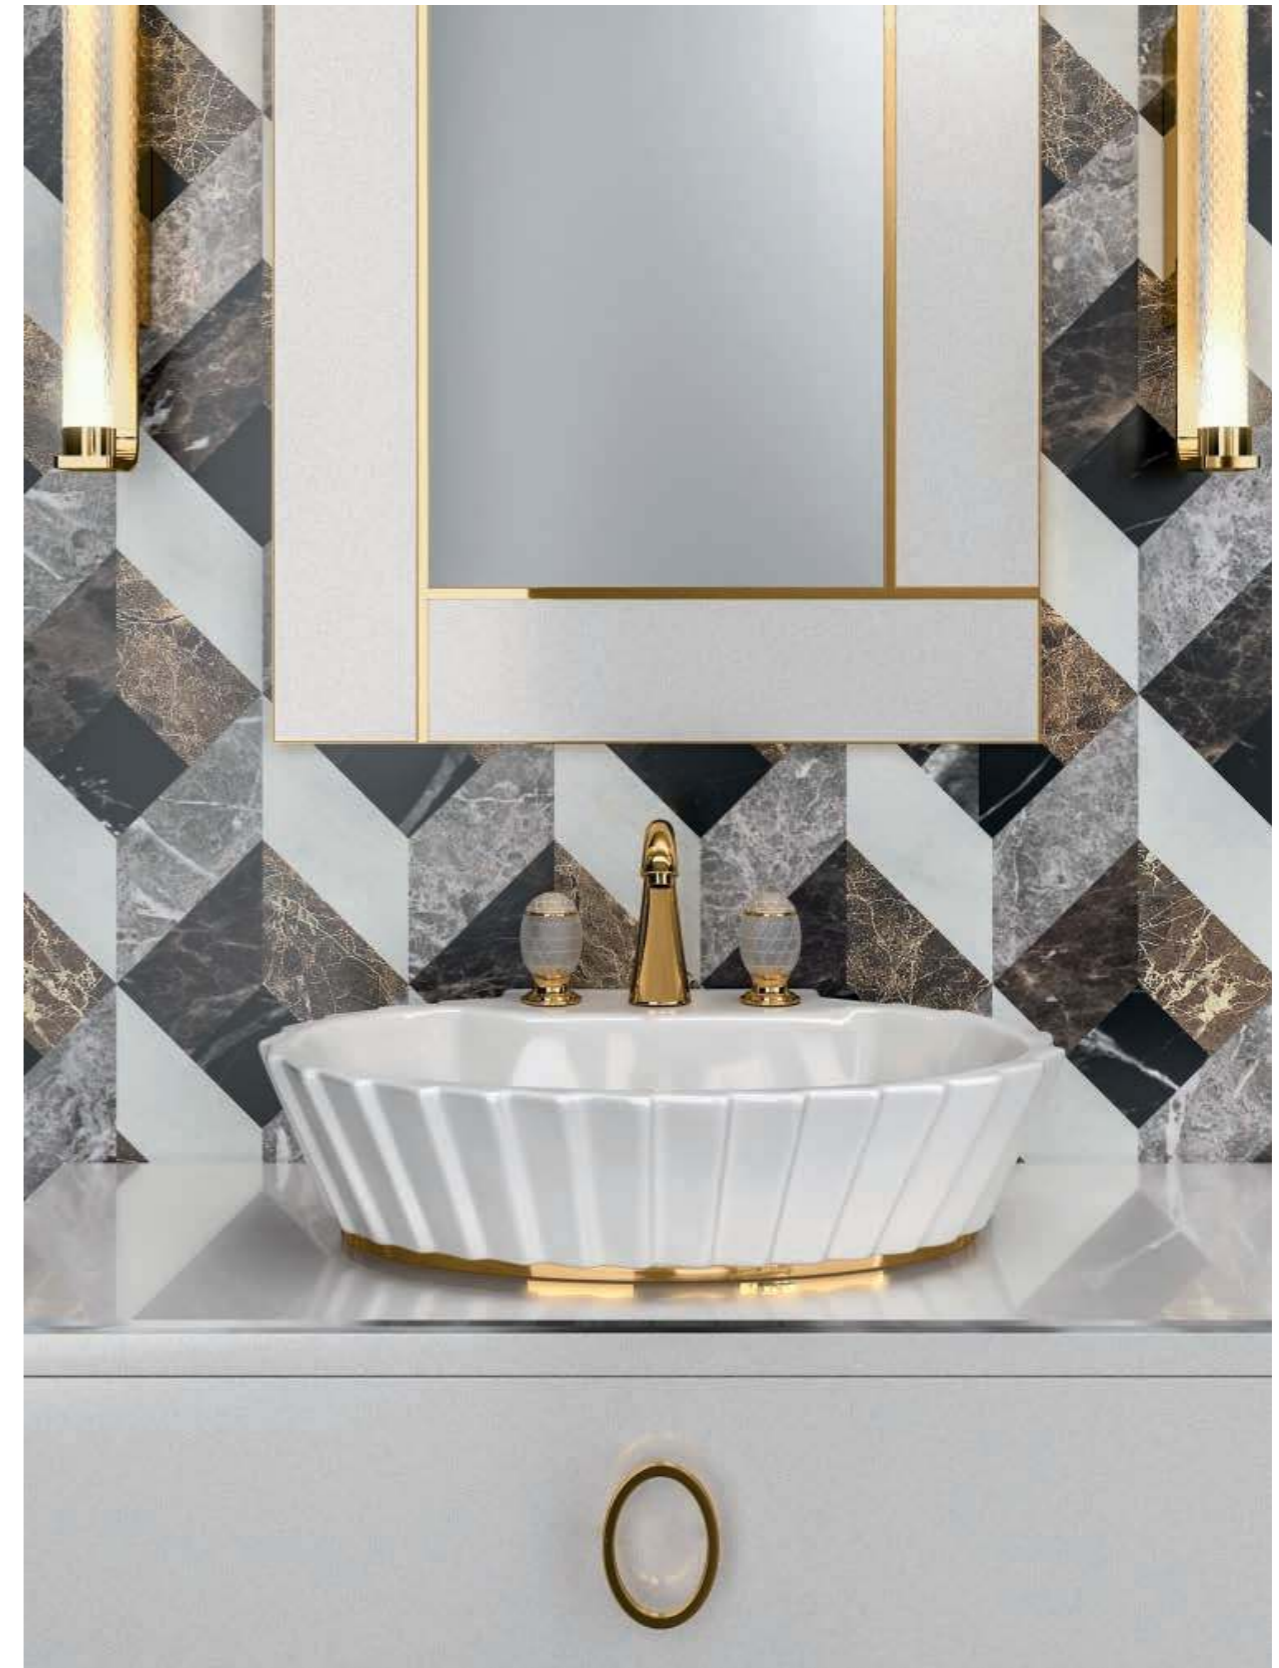

SQUARE Accessories: towel holder, toothbrush holder, soap dispenser and mirror.

DAPHNE D30

L194 x W52,5 x H220 cm

Finishes: DP01 metallic Prosecco finish. Oval handles in gold metal finish.

Washbasin & Top: VDP1 metallic Prosecco glass top. PLISSE' countertop washbasins in white ceramic with ring in gold finish.

Mirror: LONDON, 70 x 3 x 100 cm; **Wall Lamp:** STRADIVARI, single unit; **Tap:** VENICE in gold metal finish.

DAPHNE D34

L89 x W52,5 x H220 cm

Finishes: G240 glossy Marsala finish. Oval handles in chrome metal finish.