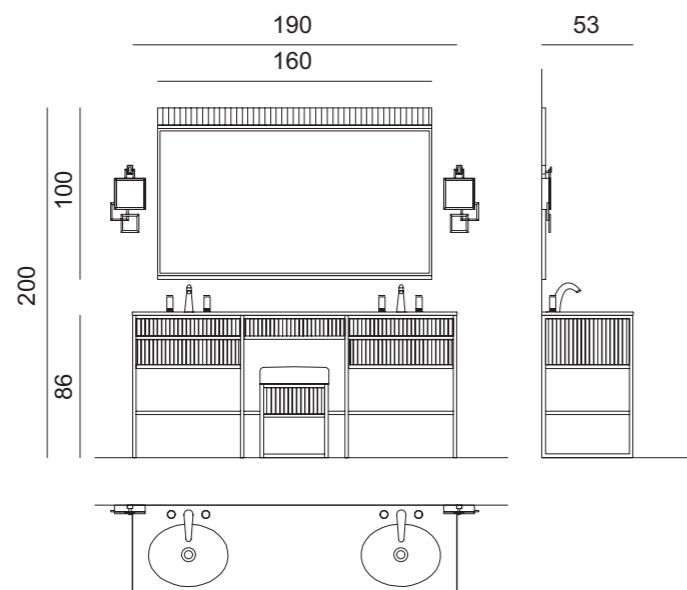

ACADEMY AC19

L190 x W53 x H200 cm

Finishes: G556 glossy Black finish with ribbed decoration and chrome metal finish.

Washbasin & Top: Nero Marquina marble top with two undercounter washbasins in black ceramic.

Mirror: ACADEMY, 160 x 2 x 100 cm; **Wall Lamp:** VICKY in chrome metal finish; **Tap:** FORTUNY in chrome metal finish; **SQUARE Accessories:** towel holder, toothbrush holder, soap dispenser and kleenex holder; **Pouf:** 39 x 39 x 53 cm, leather (Cat.N).