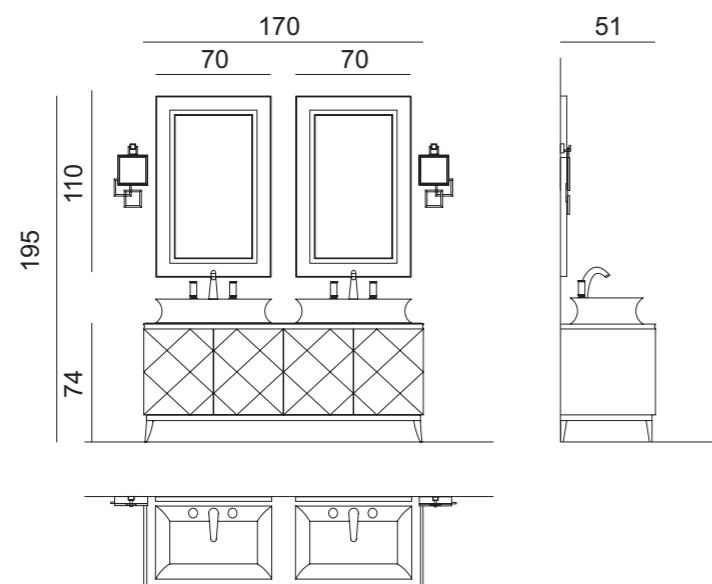

Mirror: 70 x 3 x 110 cm; **Wall Lamp:** VICKY in gold metal finish; **Tap:** FORTUNY in gold metal finish;

Accessories: SQUARE towel holder in chrome metal finish.

RIVOLI

TECHNICAL DATA

Frontal Versions

MIRROR FINISHES