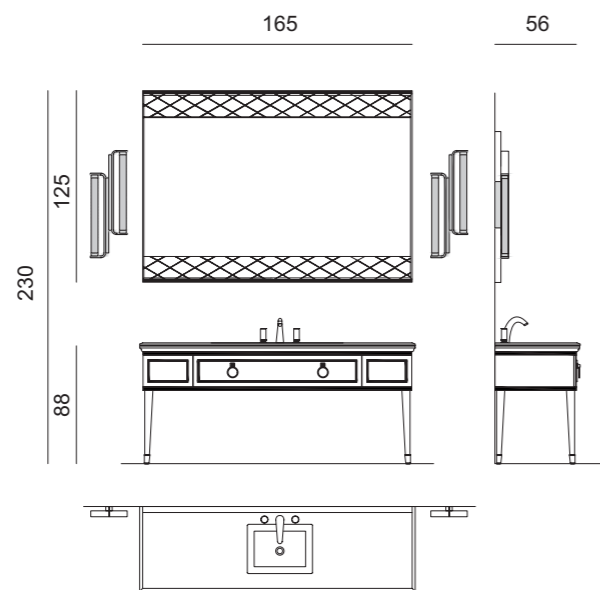

LUTETIA L19

L165 x W56 x H230 cm

Finishes: G16 glossy Avio finish and chrome metal finish.

Washbasin & Top: Bianco Statuario marble top and undercounter washbasin in white ceramic.

Mirror: 165 x 3 x 125 cm, with rhombus decoration; **Wall Lamp:** STRADIVARI, double unit version; **Tap:** FORTUNY in chrome metal finish; **Accessories:** wall fixed towel holder in chrome metal finish; **Tall Unit:** 35 x 35 x 164 cm;

Towel Holder: 65 x 34 x 65 cm, with compartment. **Bathtub:** AURELIE, 185 x 85 x 66 cm.