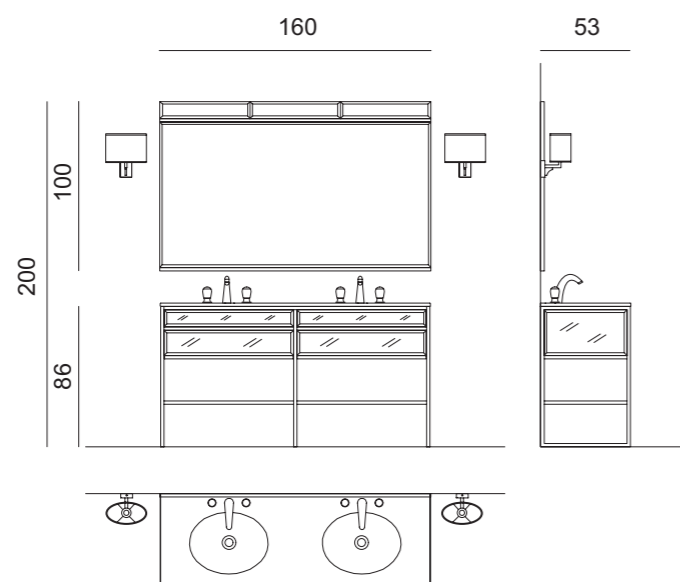

ACADEMY AC7

L160 x W53 x H200 cm

Finishes: bronze mirror finish and gold metal finish.

Washbasin & Top: Mystic Brown marble top with two undercounter washbasins in white ceramic.

Mirror: ACADEMY, 160 x 2 x 100 cm; **Wall Lamp:** NELLY in gold metal finish; **Tap:** VENICE in gold metal finish; **Tall Unit:** 50 x 35 x 156 cm; **Bathtub:** ACADEMY, 185 x 85 x 66 cm; **Towel Holder:** 50 x 39 x 84 cm.