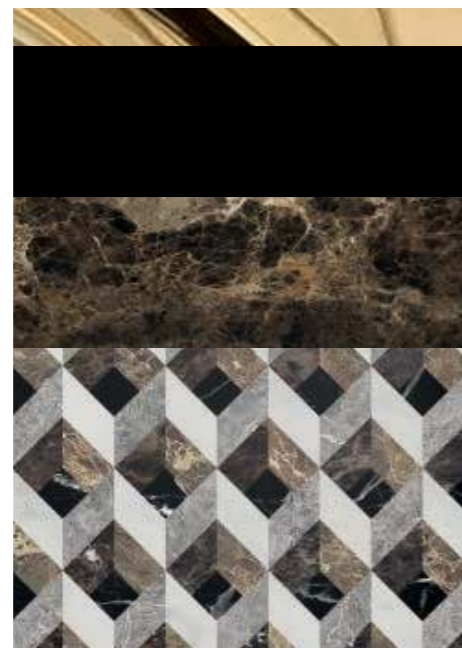

Mirror: ACADEMY, 110 x 2 x 100 cm; **Wall Lamp:** EDGE, small version; **Tap:** FORTUNY in gold metal finish;

Accessories: free-standing SQUARE towel holder in gold metal finish;

Tall Unit: 50 x 35 x 156 cm; **Towel Holder:** 50 x 39 x 84 cm.