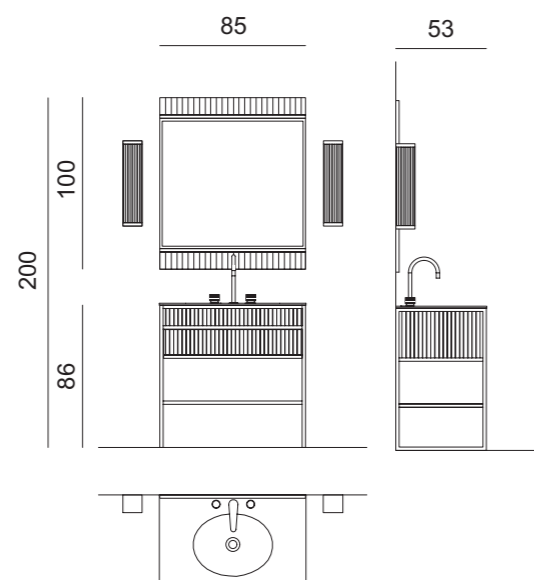

ACADEMY AC16

L85 + L85 x W53 x H200 cm

Finishes: Ribbed mirror and gold metal finish.

Washbasin & Top: Calacatta Oro marble top and undercounter washbasin in white ceramic.

Mirror: ACADEMY, 85 x 2 x 100 cm; **Wall Lamp:** MURANO 2 in gold metal finish;

Tap: CHARLOTTE in amber finish and gold metal finish; **Accessories:** SQUARE towel holder in gold metal finish; **Free-standing Tall Unit:** 35 x 35 x 156; **Wall Unit:** 30 x 25 x 110 cm;

Towel Holder: 50 x 39 x 84 cm.