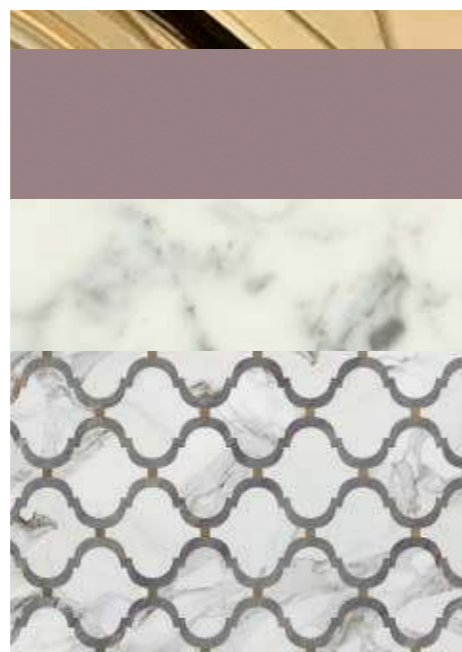

LUTETIA L14

L180 x W56 x H230 cm

Finishes: G9 glossy Malva finish with gold metal finish.

Washbasin & Top: Bianco Statuario marble top and countertop washbasin in white resin.

Mirror: 170 x 3 x 125 cm; **Wall Lamp:** MURANO 4 in gold metal finish; **Tap:** FORTUNY in gold metal finish; **Accessories:** wall fixed towel holder in gold metal finish; **Towel Holder:** 65 x 34 x 65 cm, with compartment. **Bathtub:** AURELIE, 185 x 85 x 66 cm.