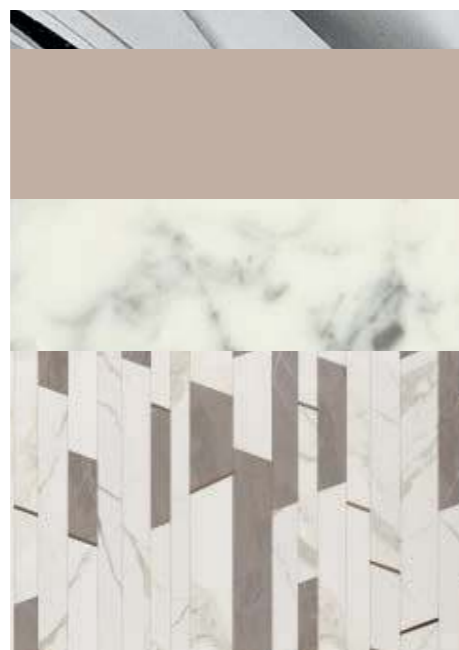

Tap: VENICE in chrome metal finish; **Accessories:** towel holder in chrome metal finish.

LUTETIA L24

L180 x W56 x H210 cm

Finishes: G208 glossy Viola finish and chrome metal finish.

Washbasin & Top: Bianco Statuario marble top and countertop washbasin in white resin.