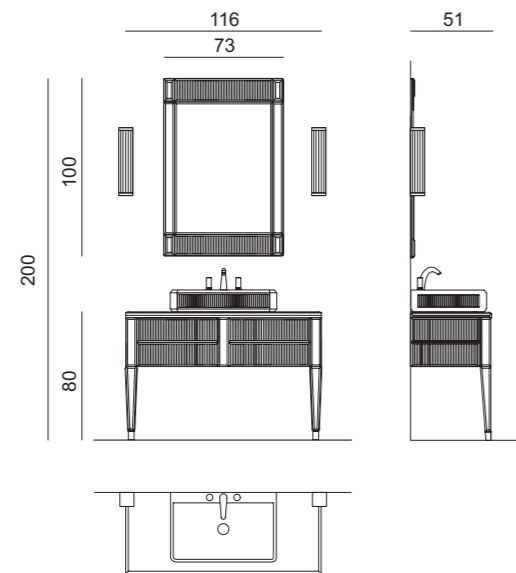

RIALTO RL4

L116 x W51 x H200 cm

Finishes: VDJ1 metallic Gianduia glass finish, mirror and chrome metal finish. Ribbed decoration.

Washbasin & Top: VDJ1 metallic Gianduia glass top and countertop washbasin in white resin.

Mirror: RIALTO, 73 x 3 x 100 cm; **Wall Lamp:** MURANO 3 in chrome metal finish; **Tap:** FORTUNY in chrome metal finish; **Bathtub:** ACADEMY, 185 x 85 x 66 cm; **Accessories:** SQUARE towel holder in chrome metal finish.