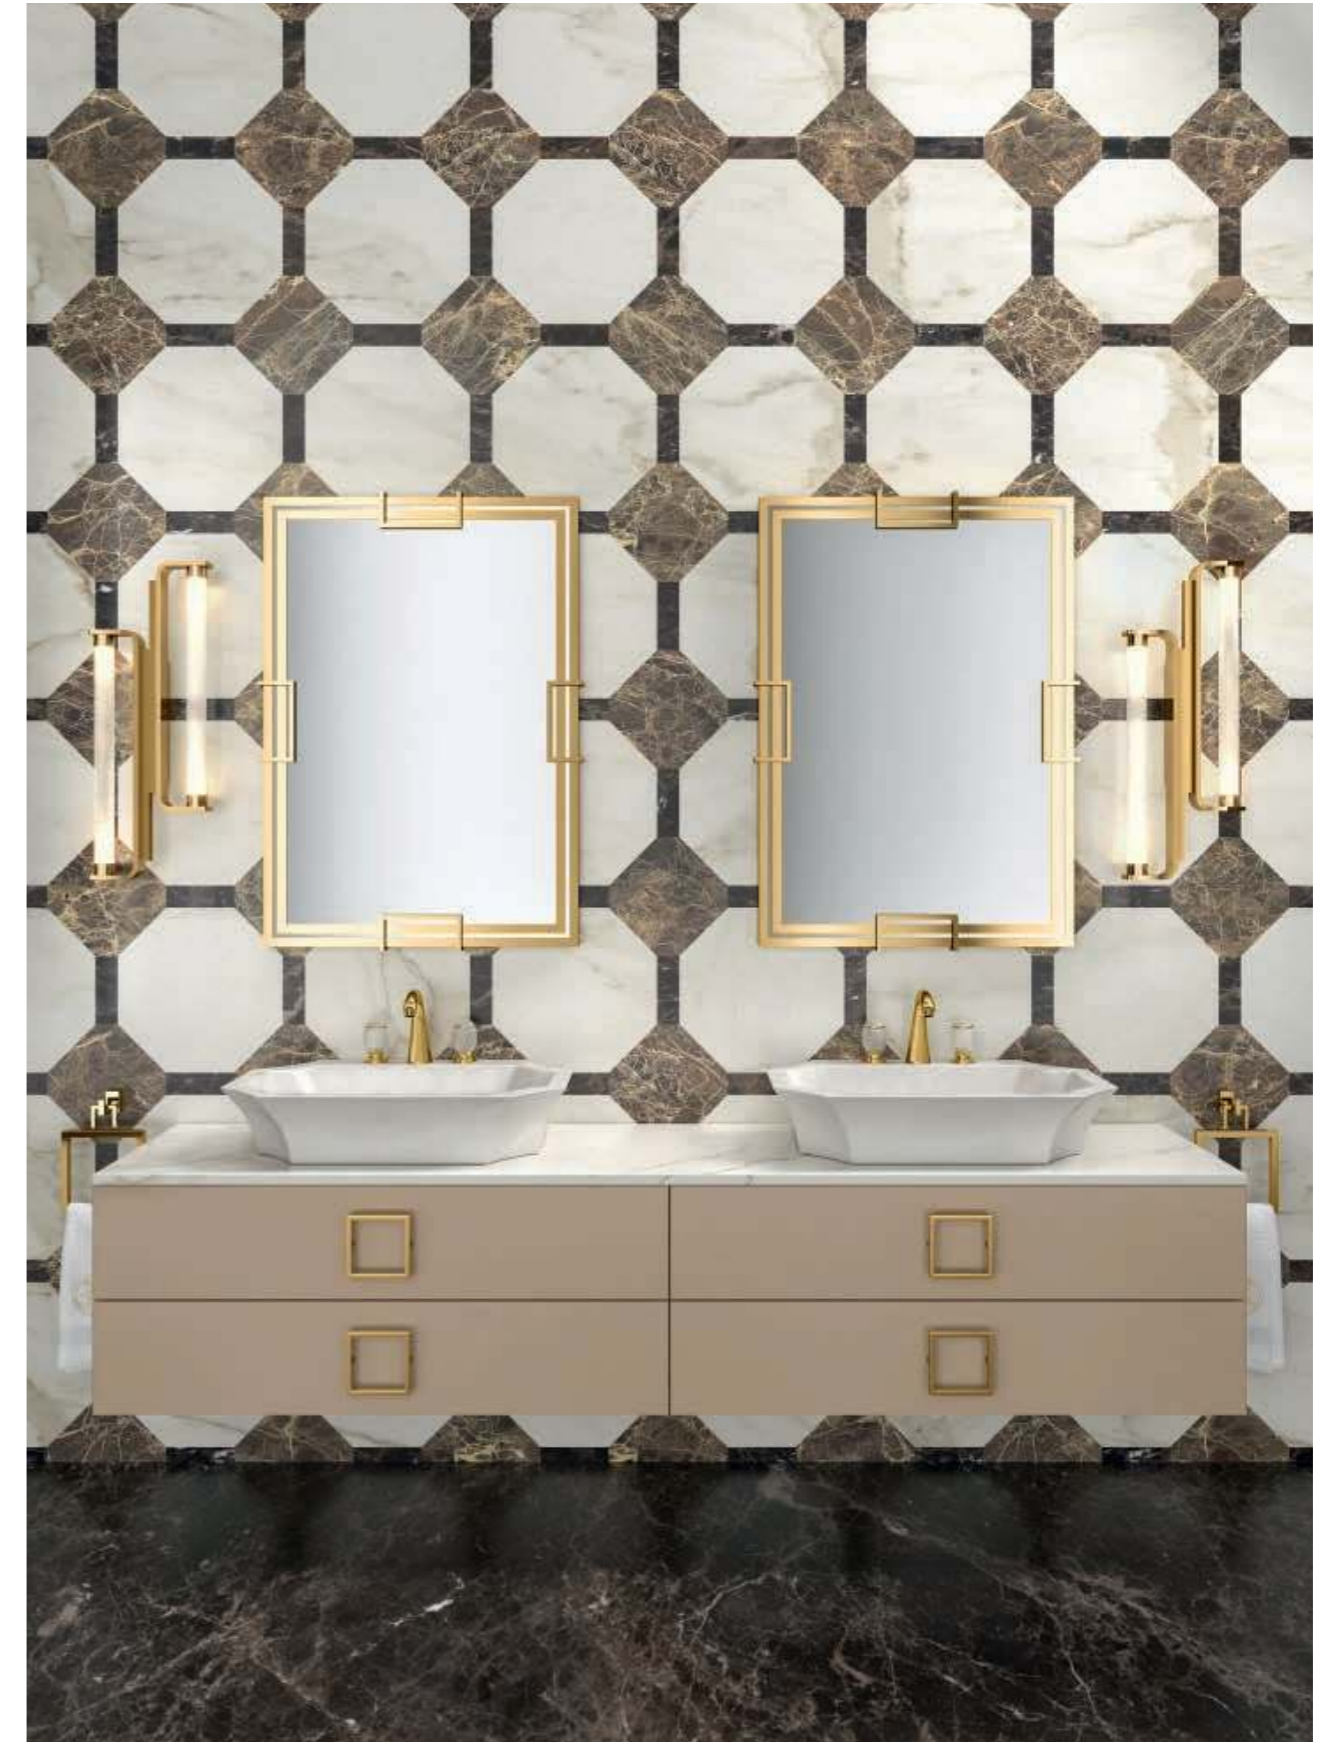

Mirror: 72 x 3 x 102 cm; **Wall Lamp:** MURANO 2 in chrome metal finish; **Tap:** FORTUNY in chrome metal finish; **Bathtub:** TIFFANY, 185 x 85 x 66 cm; **Accessories:** SQUARE towel holder in chrome metal finish.

Mirror: VALENTINO, 72 x 3 x 102 cm; **Wall Lamp:** STRADIVARI, double unit;

Tap: VENICE in gold metal finish; **Accessories:** SQUARE towel holder in gold metal finish.

DAPHNE D35

L89 x W52,5 x H220 cm

Finishes: "Saffiano" decorative glass. Square handles and feet in gold metal finish.