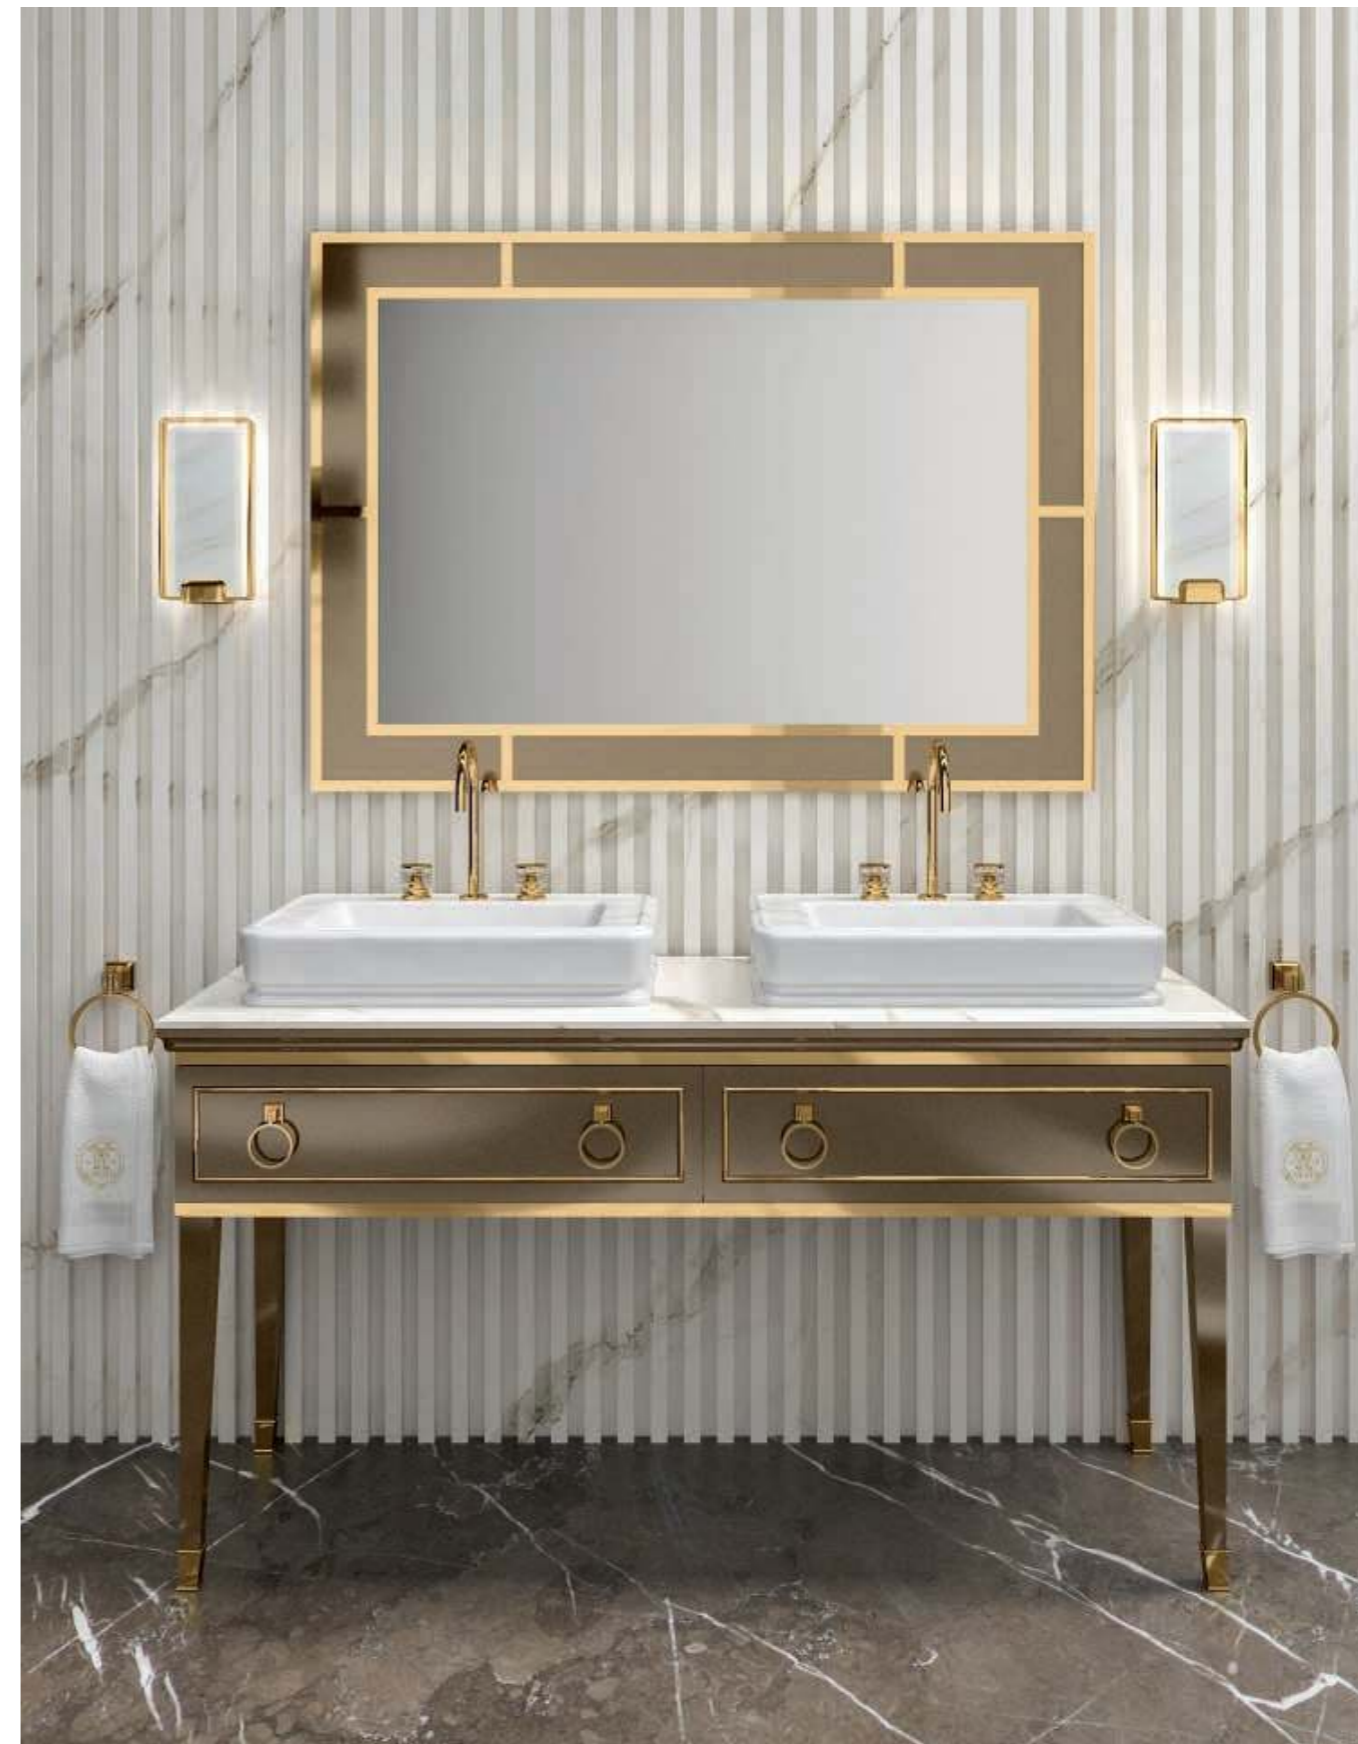

Mirror: VALENTINO, 142 x 3 x 102 cm; **Wall Lamp:** STRADIVARI, single unit version; **Tap:** SEAHORSE in chrome metal finish; **Accessories:** towel holder, SQUARE toothbrush holder, SQUARE soap dispenser and SQUARE mirror with LED lighting.

LUTETIA L25

L165 x W56 x H210 cm

Finishes: G002 glossy Bianco finish and gold metal finish.

Washbasin & Top: Bianco Statuario marble top with two undercounter washbasins in white ceramic.

Mirror: LONDON, 140 x 2 x 100 cm; **Wall Lamp:** STRADIVARI, double unit version; **Tap:** CHARLOTTE in amber finish and gold metal finish; **Accessories:** towel holder in gold metal finish.

LUTETIA L26

L165 x W56 x H210 cm

Finishes: DJ01 metallic Gianduia finish and gold metal finish.

Washbasin & Top: Calacatta Oro marble top with two countertop washbasins in white resin.

Mirror: CASABLANCA DELUXE, 140 x 3 x 100 cm; **Wall Lamp:** CLEO in gold metal finish; **Tap:** CHARLOTTE in transparent finish and gold metal finish; **Accessories:** towel holder in gold metal finish.