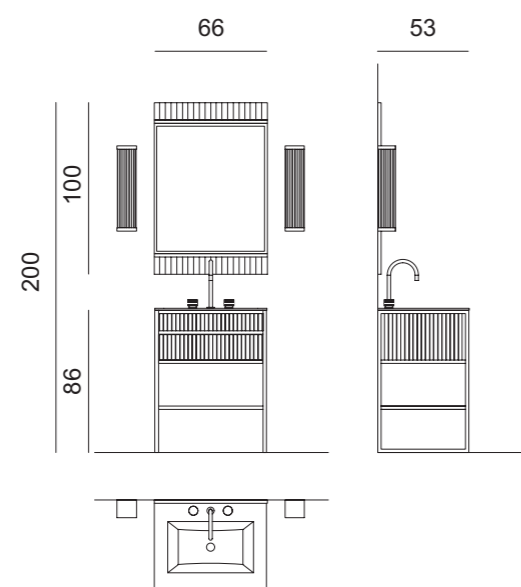

ACADEMY AC22

L66 x W53 x H200 cm

Finishes: G002 glossy Bianco finish with ribbed decoration and chrome metal finish.

Washbasin & Top: Integrated glass top in glossy 001 Bianco Polare finish.

Mirror: ACADEMY, 66 x 2 x 100 cm; **Wall Lamp:** MURANO 2 in chrome metal finish; **Tap:** CHARLOTTE in transparent finish and chrome metal finish; **Accessories:** SQUARE towel holder in chrome metal finish.