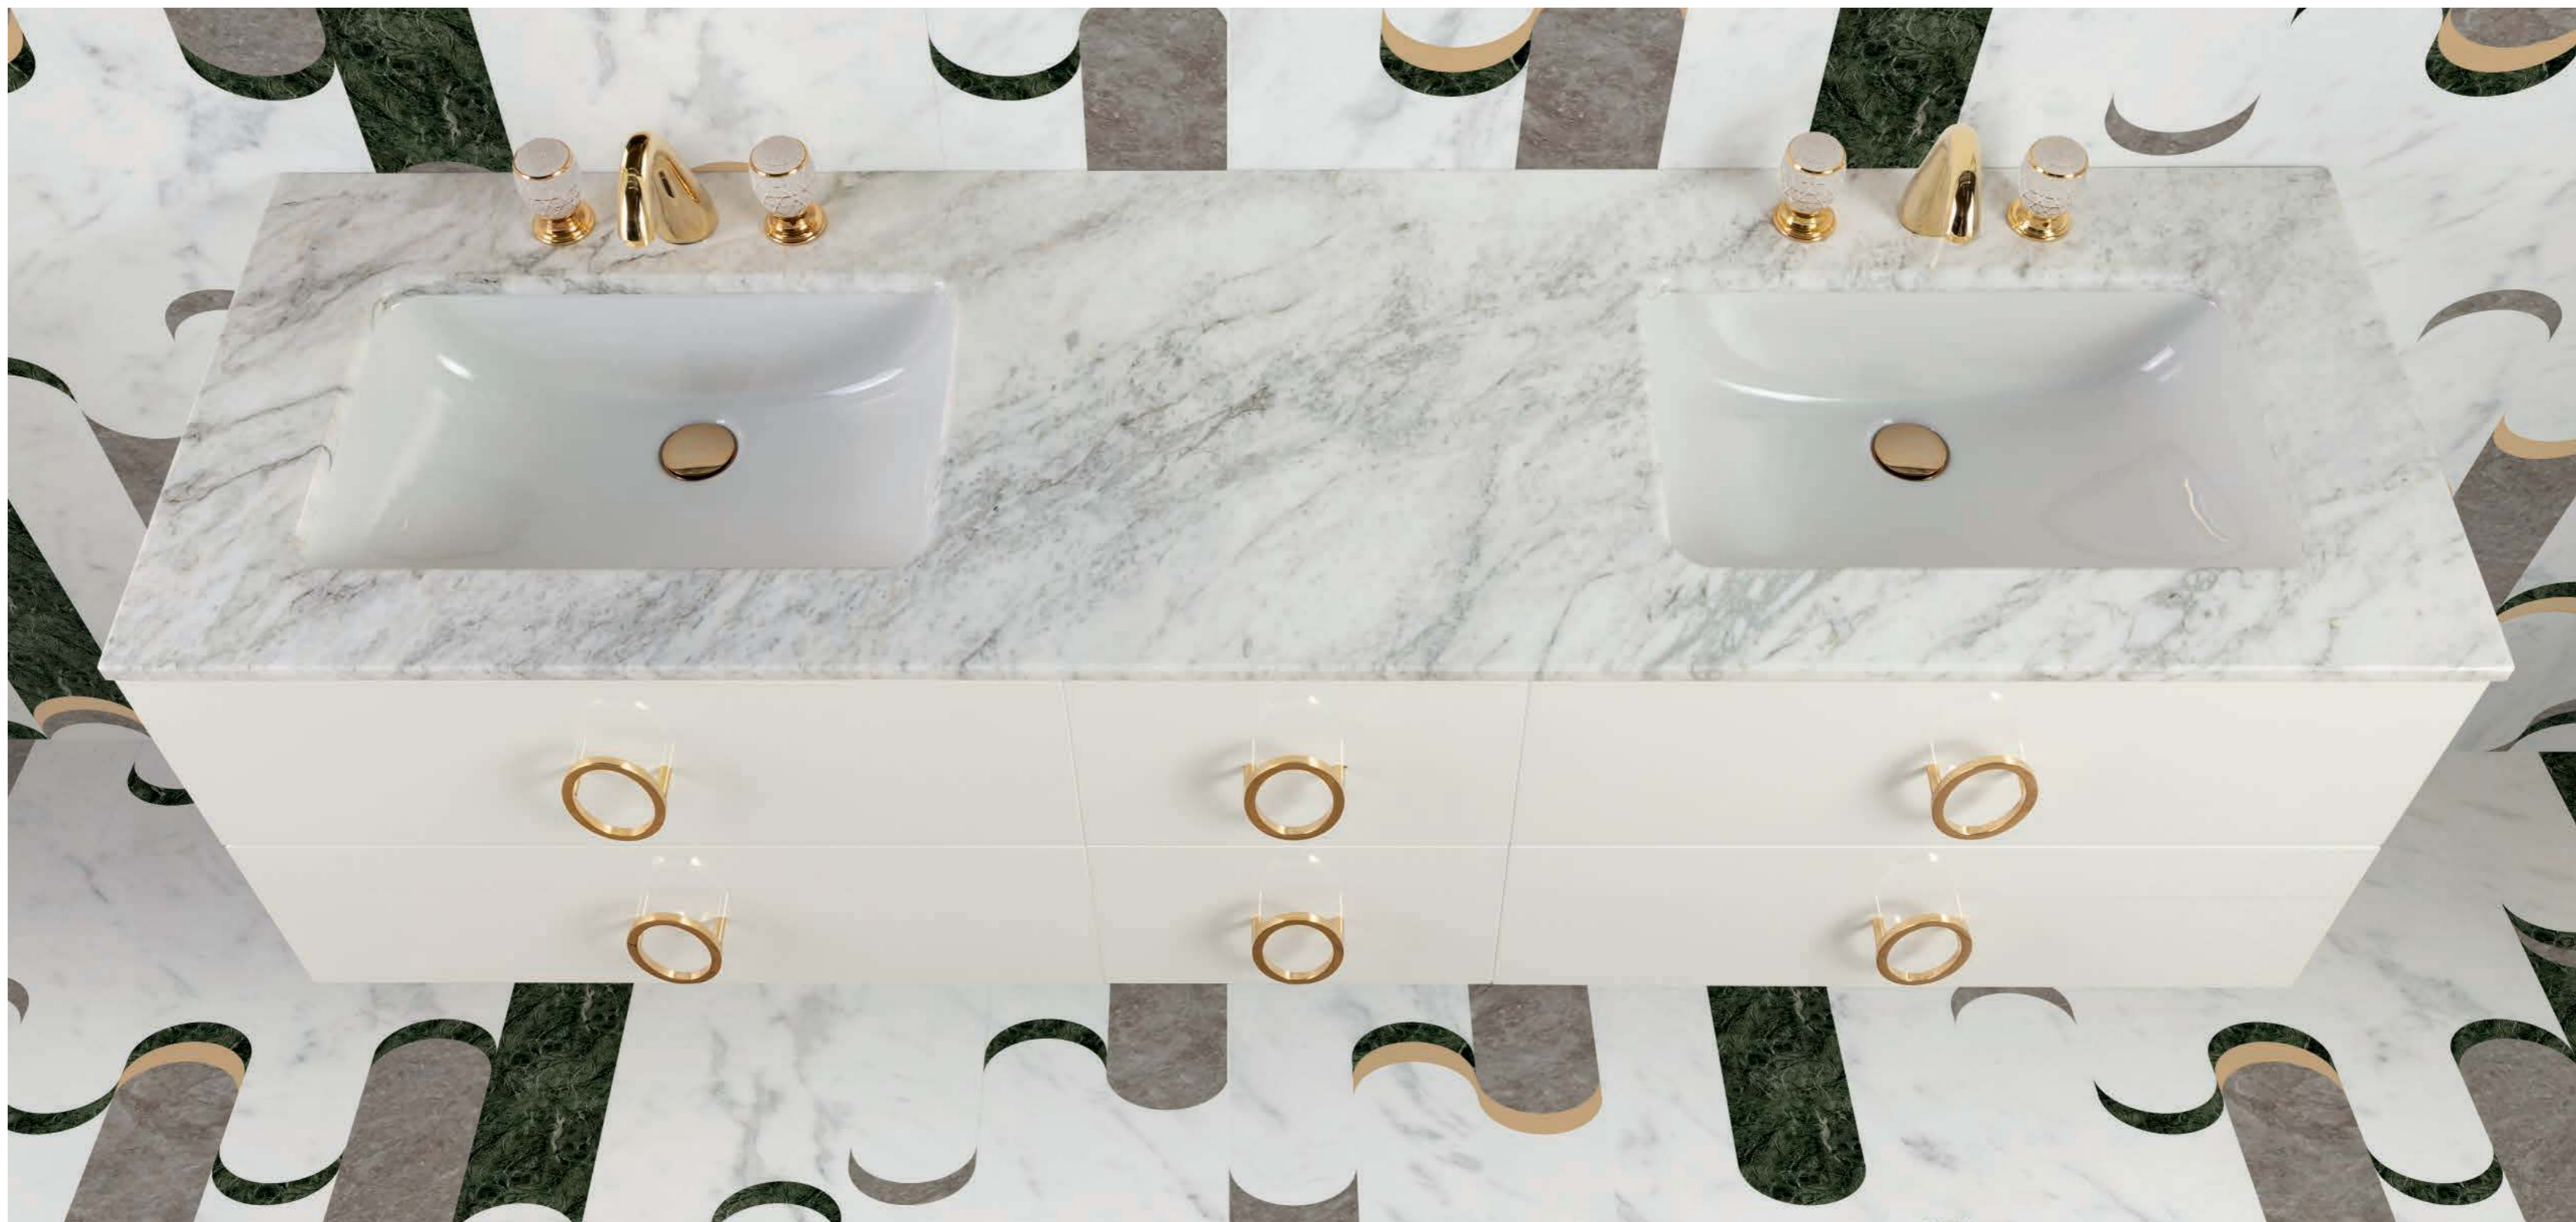

DAPHNE
COLLECTION