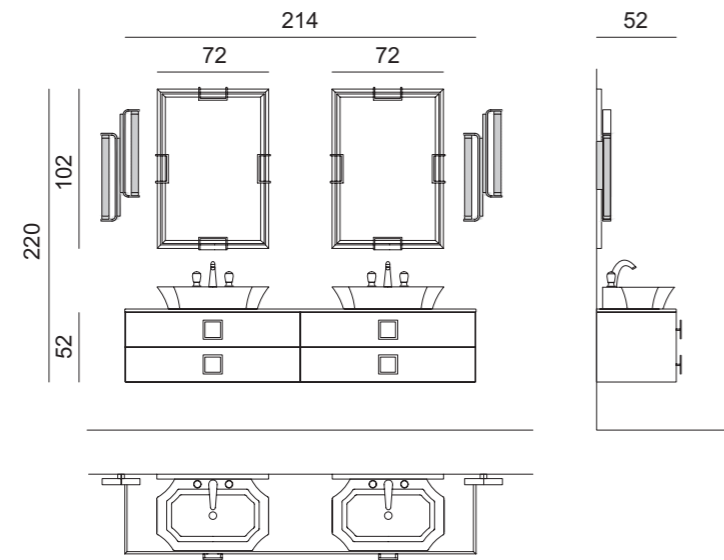

Mirror: VALENTINO, 72 x 3 x 102 cm; **Wall Lamp:** STRADIVARI, double unit;

Tap: VENICE in gold metal finish; **Accessories:** SQUARE towel holder in gold metal finish.

DAPHNE D35

L89 x W52,5 x H220 cm

Finishes: "Saffiano" decorative glass. Square handles and feet in gold metal finish.