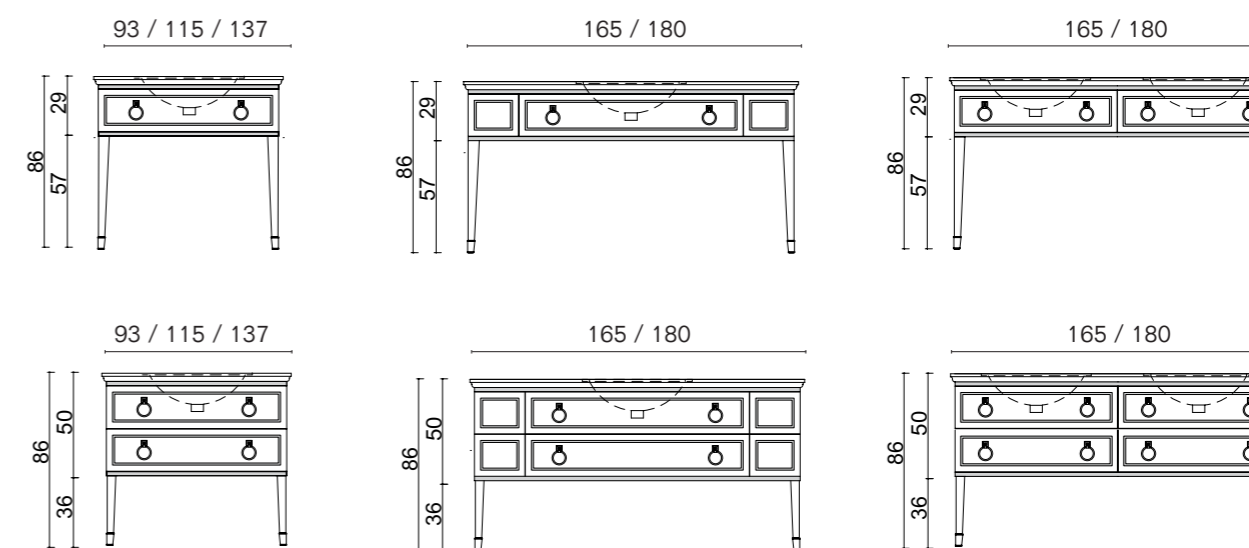

Undercounter Washbasin