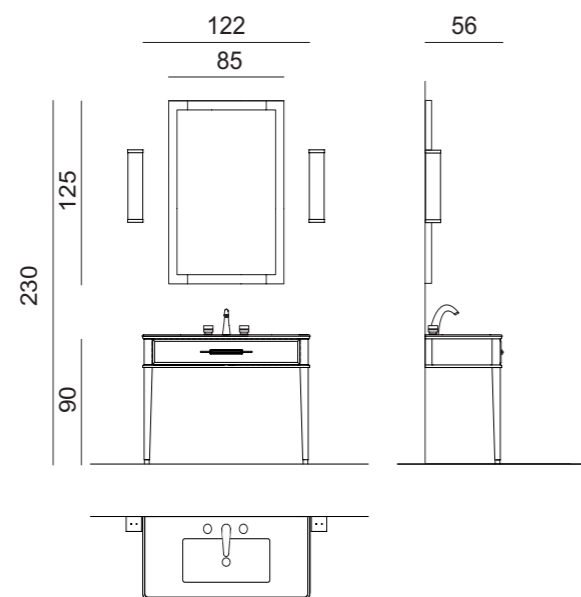

RIVIERE RV6

L122 x W56 x H230 cm

Finishes: G556 glossy Black finish and chrome metal finish.

Washbasin & Top: Nero Assoluto marble top and rectangular undercounter washbasin in white ceramic.

Mirror: 85 x 3 x 125 cm; **Wall Lamp:** MURANO 2 in chrome metal finish; **Tap:** CHARLOTTE in transparent finish and chrome metal finish; **Free-standing Tall Unit:** 42 x 35 x 185 cm;

Bathtub: TIFANNY, 185 x 85 x 66 cm; **Small Bench:** 100 x 47 x 37 cm, fabric (CAT.D);

Accessories: SQUARE towel holder in chrome metal finish.