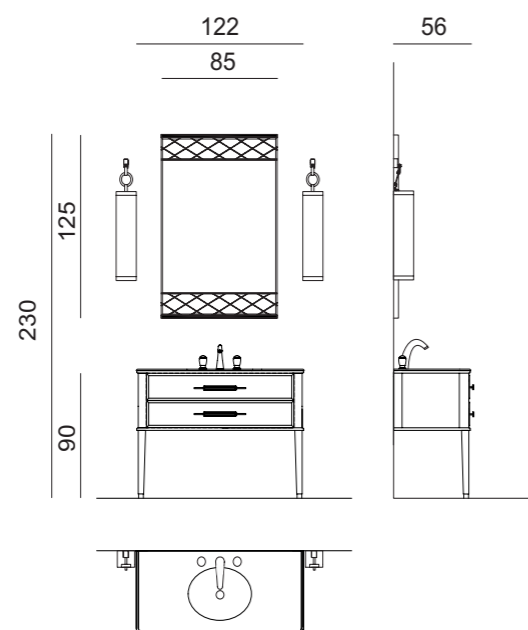

RIVIERE RV7

L122 x W56 x H230 cm

Finishes: G164 glossy Lino finish and gold metal finish.

Washbasin & Top: Calacatta Oro marble top and oval undercounter washbasin in white ceramic.

Mirror: 85 x 3 x 125 cm; **Wall Lamp:** MURANO 4 in gold metal finish; **Tap:** VENICE in gold metal finish;

Suspended Tall Unit: 42 x 35 x 165 cm; **Bathtub:** AURELIE, 185 x 87 x 66 cm; **SQUARE**

Accessories: wall-fixed towel holder, free-standing towel holder, accessories holder, toothbrush holder, soap dispenser.