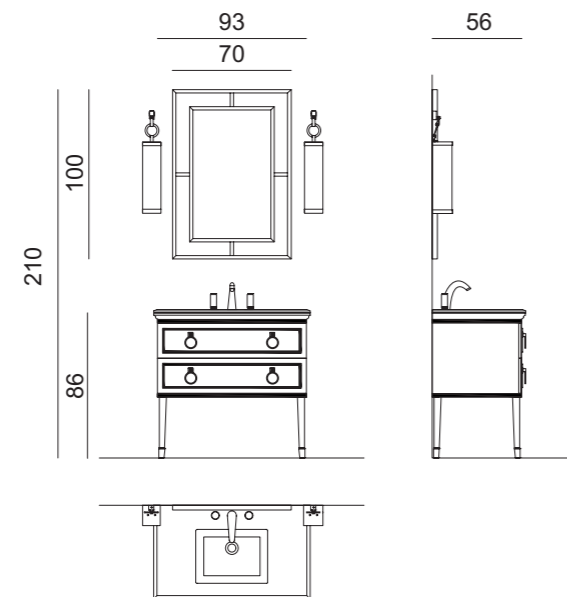

LUTETIA L30

L93 x W56 x H210 cm

Finishes: DG02 metallic Dark Grey finish and chrome metal finish.

Washbasin & Top: Nero Marquinia marble top and undercounter washbasin in black ceramic.

Mirror: CASABLANCA DELUXE, 70 x 3 x 100 cm; **Wall Lamp:** MURANO 4 in chrome metal finish;

Tap: FORTUNY in chrome metal finish; **Accessories:** towel holder in chrome metal finish.