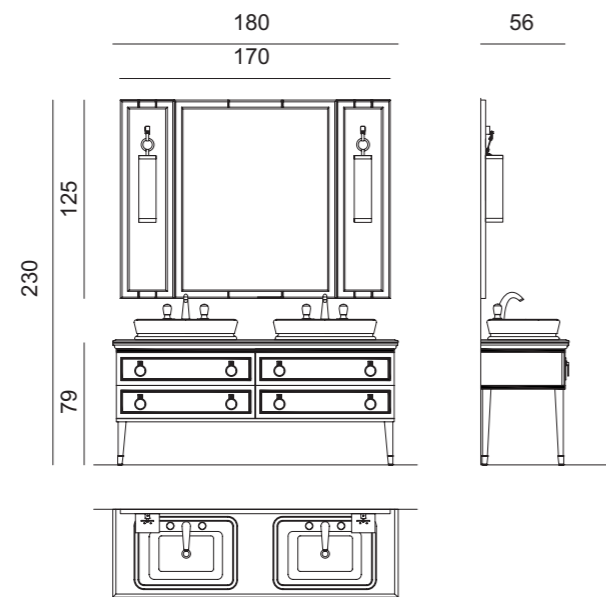

Towel Holder: 65 x 34 x 65 cm, with compartment. **Bathtub:** AURELIE, 185 x 85 x 66 cm.

LUTETIA L20

L180 x W56 x H230 cm

Finishes: G240 glossy Marsala finish and chrome metal finish.

Washbasin & Top: Bianco Statuario marble top and countertop washbasin in white resin.

Mirror: 170 x 3 x 125 cm; **Wall Lamp:** MURANO 4 in chrome metal finish; **Tap:** VENICE in chrome metal finish; **Accessories:** wall fixed towel holder in chrome metal finish;

Tall Unit: 50 x 35 x 157 cm.