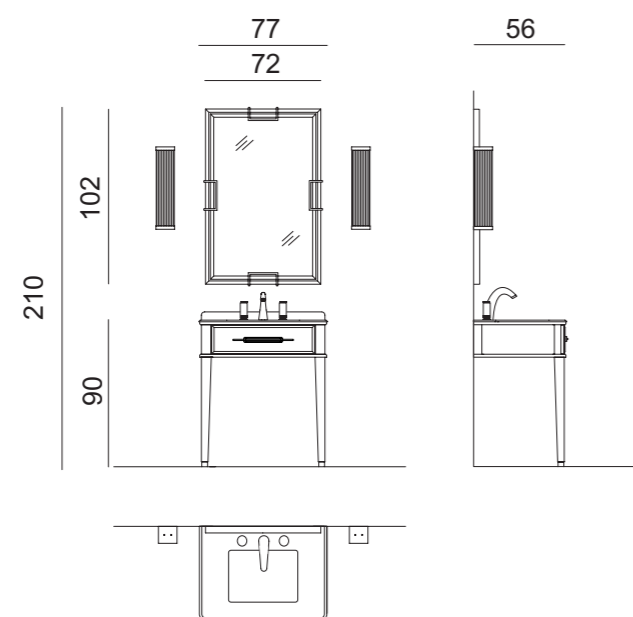

Mirror: VALENTINO, 72 x 3 x 102 cm; **Wall Lamp:** MURANO 2 in chrome metal finish;

Tap: FORTUNY in chrome metal finish; **Free-standing Tall Unit:** 42 x 35 x 185 cm; **Suspended Tall Unit:**

42 x 35 x 165 cm; **SQUARE Accessories:** wall-fixed towel holder, free-standing towel holder, toothbrush holder, soap dispenser, toilet paper holder, toilet-brush holder.