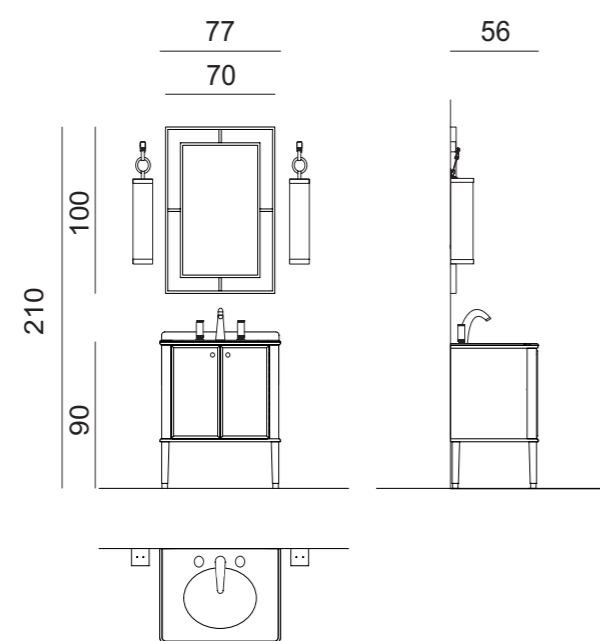

RIVIERE RV8

L77 x W56 x H210 cm

Finishes: G164 glossy Lino finish. G556 glossy Black finish and gold metal finish.

Washbasin & Top: Nero Assoluto marble top and oval undercounter washbasin in white ceramic.

Backsplash: Nero Assoluto marble.

Mirror: CASABLANCA DELUXE, 70 x 3 x 100 cm; **Wall Lamp:** MURANO 4 in gold metal finish;

Tap: FORTUNY in gold metal finish; **Wall Unit:** 32 x 19 x 110 cm; **Suspended Tall Unit:** 42 x 35 x 165 cm;

SQUARE Accessories: wall-fixed towel holder, toilet paper holder, toilet-brush holder.