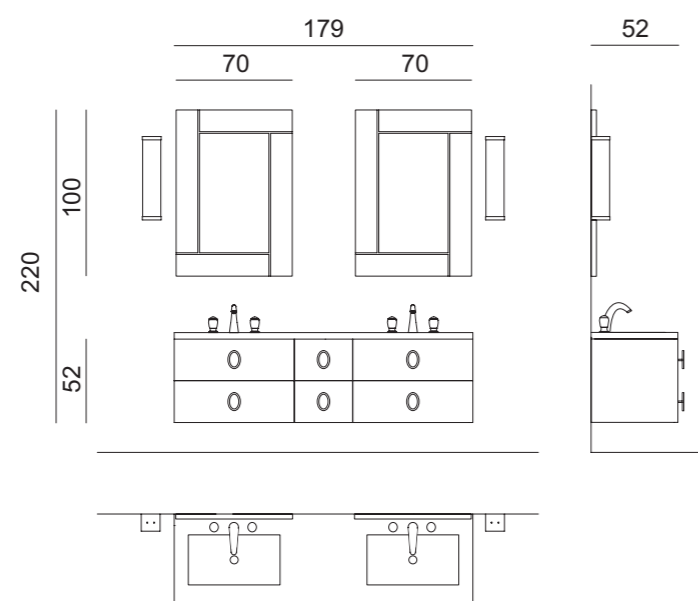

Mirror: LONDON, 70 x 2 x 100 cm; **Wall Lamp:** MURANO 2 in gold metal finish; **Tap:** VENICE in gold metal finish; **Tall Unit:** 35 x 35 x 166 cm; **Accessories:** SQUARE towel holder in gold metal finish.