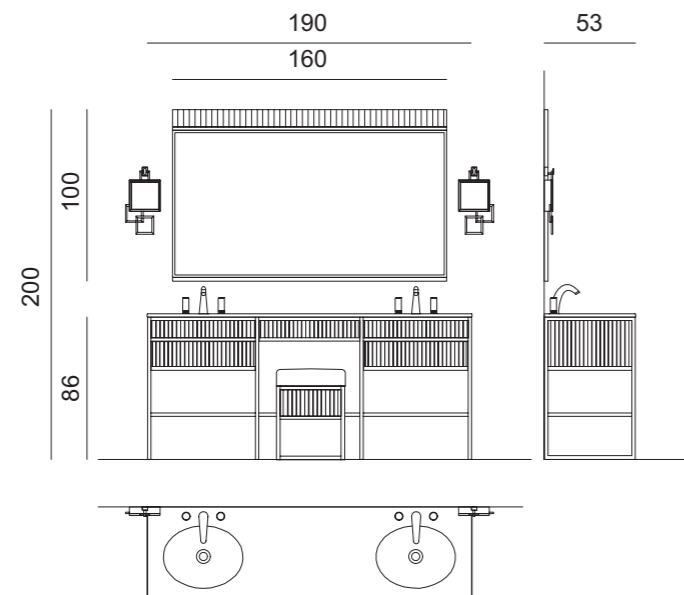

ACADEMY AC13

L190 x W53 x H200 cm

Finishes: G164 glossy Lino finish with ribbed decoration and gold metal finish.

Washbasin & Top: Emperador Light marble top with two undercounter washbasins in white ceramic.

Mirror: ACADEMY, 160 x 2 x 100 cm; **Wall Lamp:** VICKY in gold metal finish; **Tap:** FORTUNY in gold metal finish; **Tall Unit:** 50 x 35 x 156 cm; **Towel Holder:** 50 x 39 x 84 cm; **Pouf:** 39 x 39 x 53 cm, fabric (Cat.C); **Small Bench:** 39 x 39 x 53 cm, fabric (Cat.C).