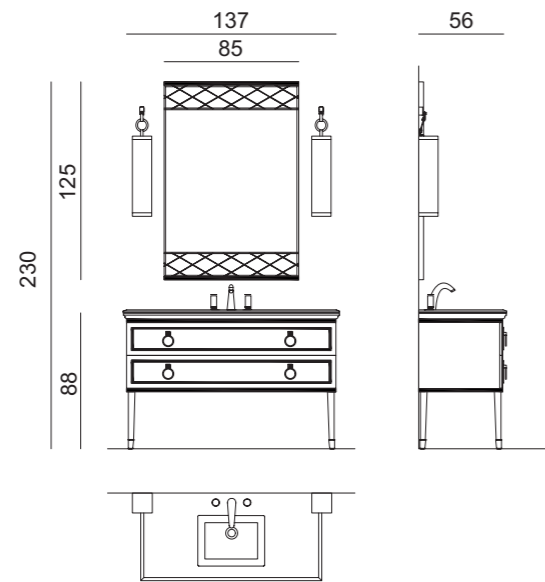

LUTETIA
COLLECTION

LUTETIA L27

L137 x W56 x H230 cm

Finishes: G556 glossy Black finish and gold metal finish.

Washbasin & Top: Nero Marquinia marble top and undercounter washbasin in black ceramic.

Mirror: 85 x 3 x 125 cm; **Wall Lamp:** MURANO 4 in gold metal finish; **Tap:** FORTUNY in gold metal finish; **Accessories:** towel holder in gold metal finish.

LUTETIA L28

L115 x W56 x H220 cm

Finishes: G12 glossy Mint finish and gold metal finish.

Washbasin & Top: Calacatta Oro marble top and undercounter washbasin in white ceramic.

Mirror: 70 x 3 x 110 cm; **Wall Lamp:** MURANO 3 in gold metal finish; **Tap:** CHARLOTTE in black finish and gold metal finish; **Accessories:** towel holder in gold metal finish, SQUARE toothbrush holder and SQUARE soap dispenser.