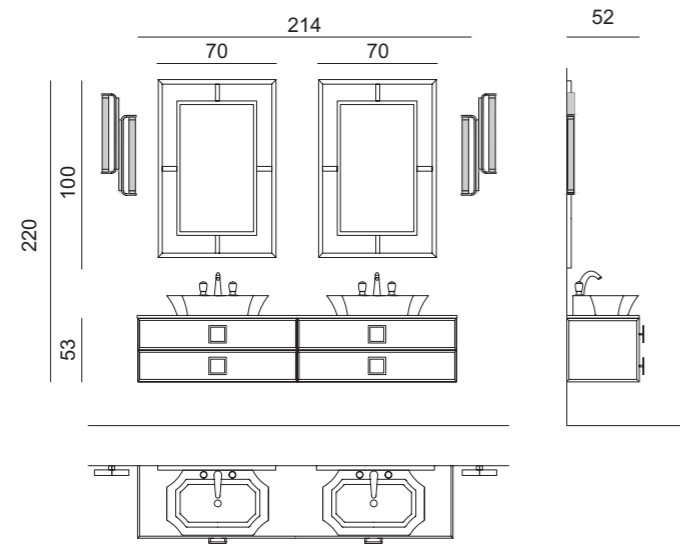

DAPHNE D22

L214 x W52,5 x H220 cm

Finishes: "Saffiano" decorative glass. Square handles in gold metal finish.

Washbasin & Top: "Saffiano" decorative glass top and countertop washbasin in white resin.

Mirror: CASABLANCA DELUXE, 70 x 3 x 100 cm; **Wall Lamp:** STRADIVARI, double unit version;

Tap: VENICE in gold metal finish; **Accessories:** SQUARE towel holder in gold metal finish.