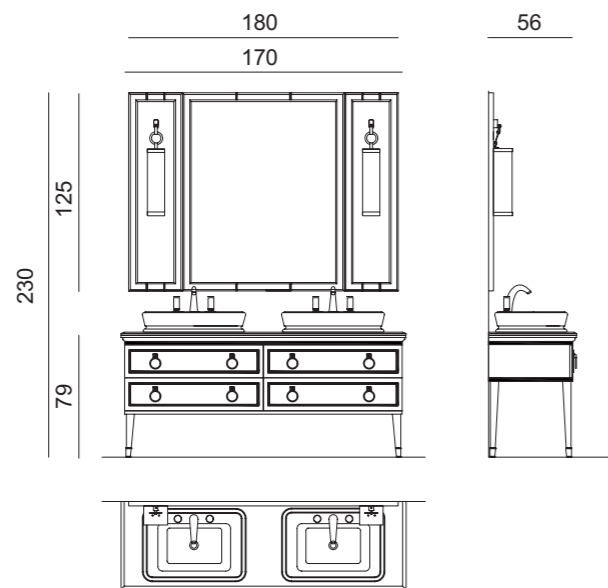

Mirror: 170 x 3 x 125 cm; **Wall Lamp:** MURANO 4 in chrome metal finish; **Tap:** VENICE in chrome metal finish; **Accessories:** wall fixed towel holder in chrome metal finish;

Tall Unit: 50 x 35 x 157 cm.

Tap: VENICE in gold metal finish; **Accessories:** wall fixed towel holder in gold metal finish;

Tall Unit: 50 x 35 x 157 cm.

LUTETIA
COLLECTION

LUTETIA L14

L180 x W56 x H230 cm

Finishes: G9 glossy Malva finish with gold metal finish.

Washbasin & Top: Bianco Statuario marble top and countertop washbasin in white resin.

Mirror: 170 x 3 x 125 cm; **Wall Lamp:** MURANO 4 in gold metal finish; **Tap:** FORTUNY in gold metal finish; **Accessories:** wall fixed towel holder in gold metal finish; **Towel Holder:** 65 x 34 x 65 cm, with compartment. **Bathtub:** AURELIE, 185 x 85 x 66 cm.