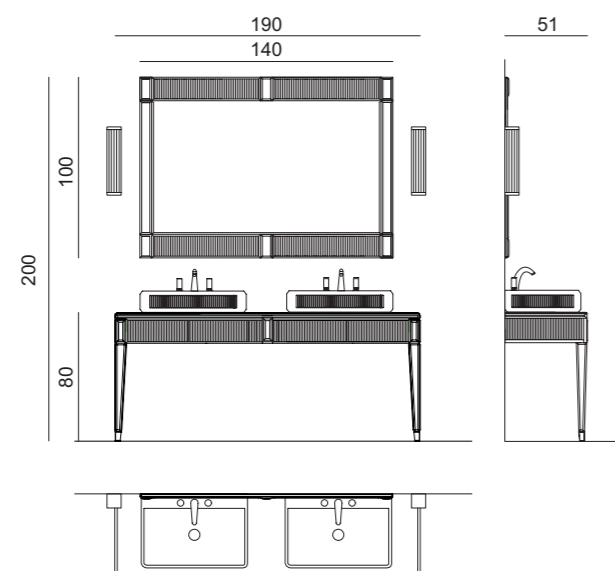

RIALTO RL3

L190 x W51 x H200 cm

Finishes: ribbed mirror and chrome metal finish.

Washbasin & Top: ribbed mirror and countertop washbasin in white resin.

Mirror: RIALTO, 140 x 3 x 100 cm; **Wall Lamp:** MURANO 2 in chrome metal finish; **Tap:** FORTUNY in chrome metal finish; **Tall Unit:** 40 x 36 x 170 cm; **Small Bench:** 45 x 35 x 44 cm, fabric (Cat.C);

Accessories: SQUARE towel holder in chrome metal finish.