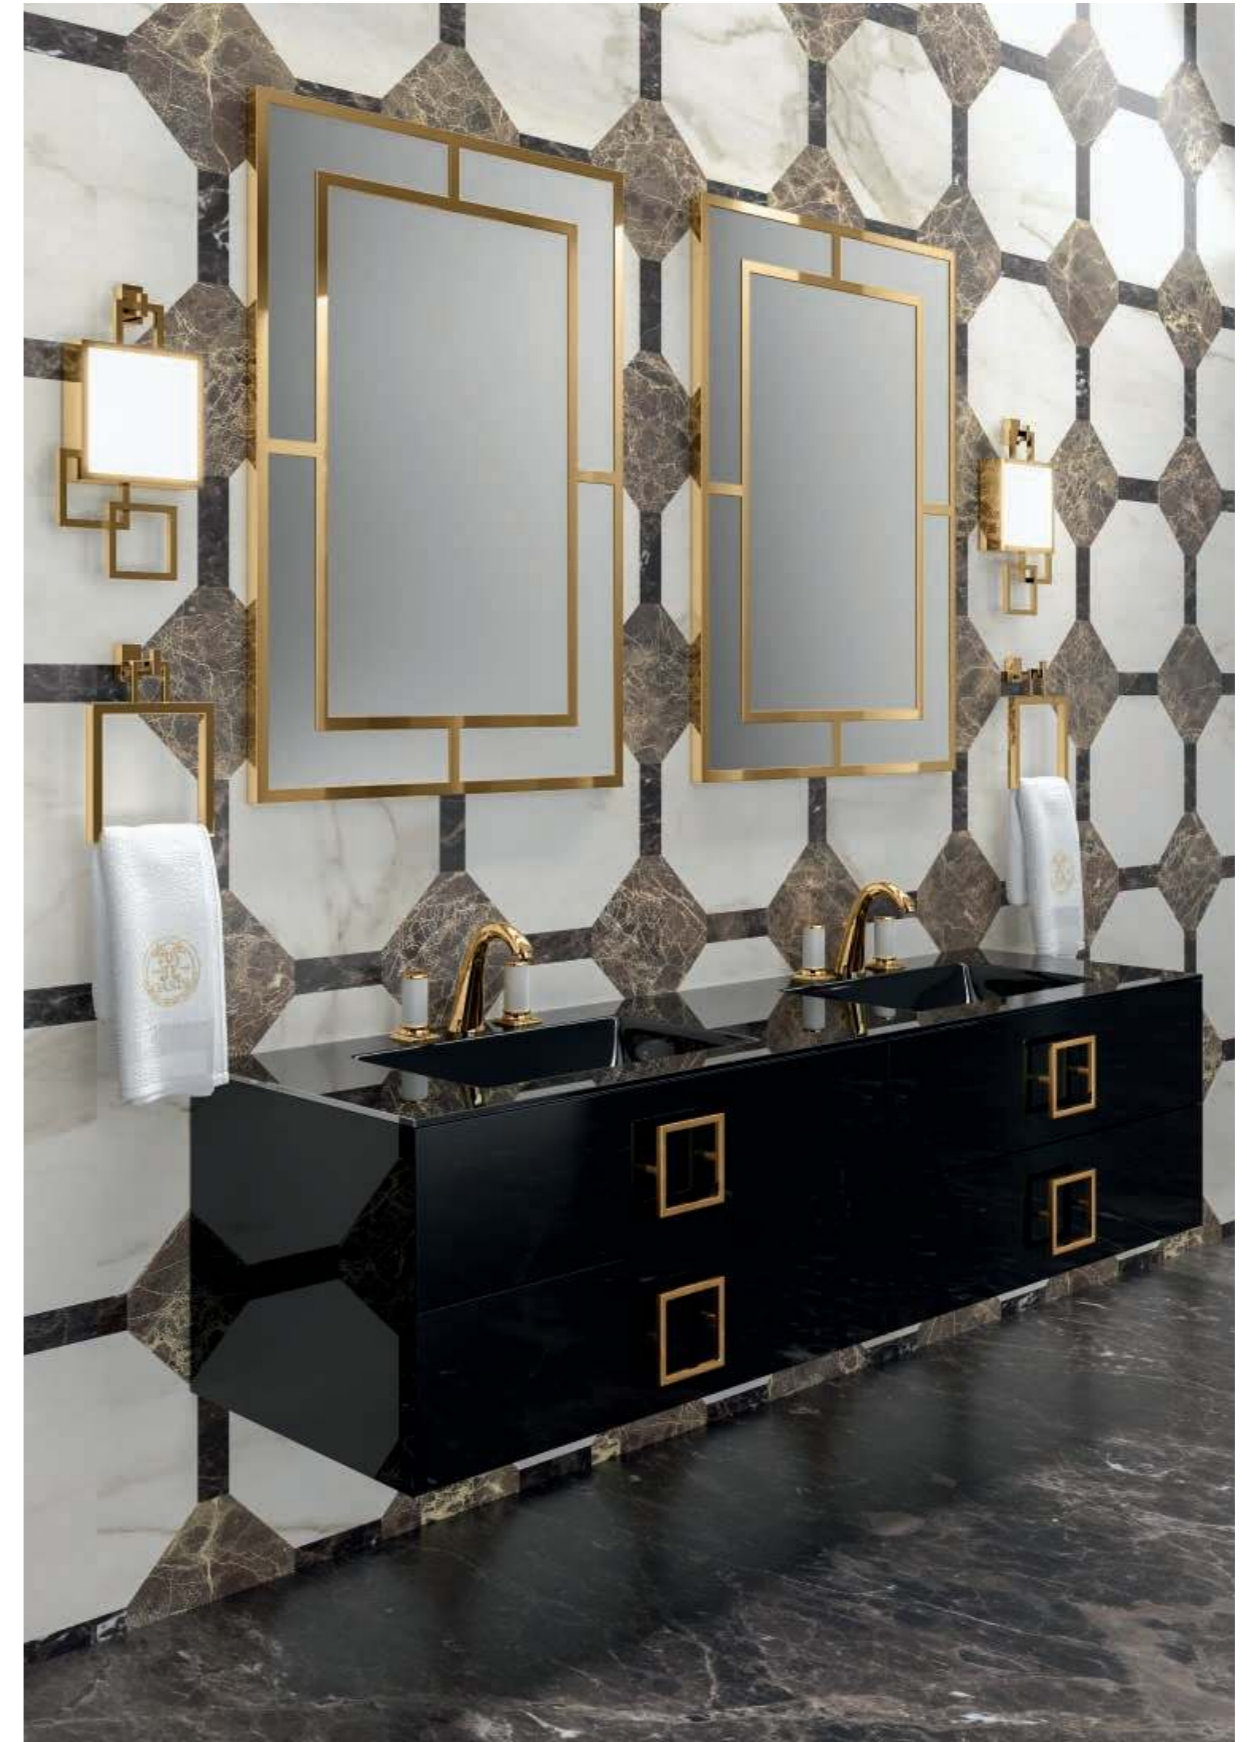

Mirror: CASABLANCA, 70 x 3 x 100 cm; **Wall Lamp:** STRADIVARI, double unit; **Tap:** CHARLOTTE in amber finish and gold metal finish; **SQUARE Accessories:** towel holder, toothbrush holder, soap dispenser and kleenex holder.

DAPHNE D31

L174 x W52,5 x H220 cm

Finishes: G556 glossy Black finish. Square handles in gold metal finish.

Washbasin & Top: Integrated glass top in glossy 100 Nero finish.

Mirror: CASABLANCA, 70 x 3 x 100 cm; **Wall Lamp:** VICKY in gold metal finish;

Tap: FORTUNY in gold metal finish; **Accessories:** SQUARE towel holder in gold metal finish.

DAPHNE
COLLECTION

DAPHNE D33

L124 x W52,5 x H220 cm

Finishes: smoke mirror. Square handles in chrome metal finish.