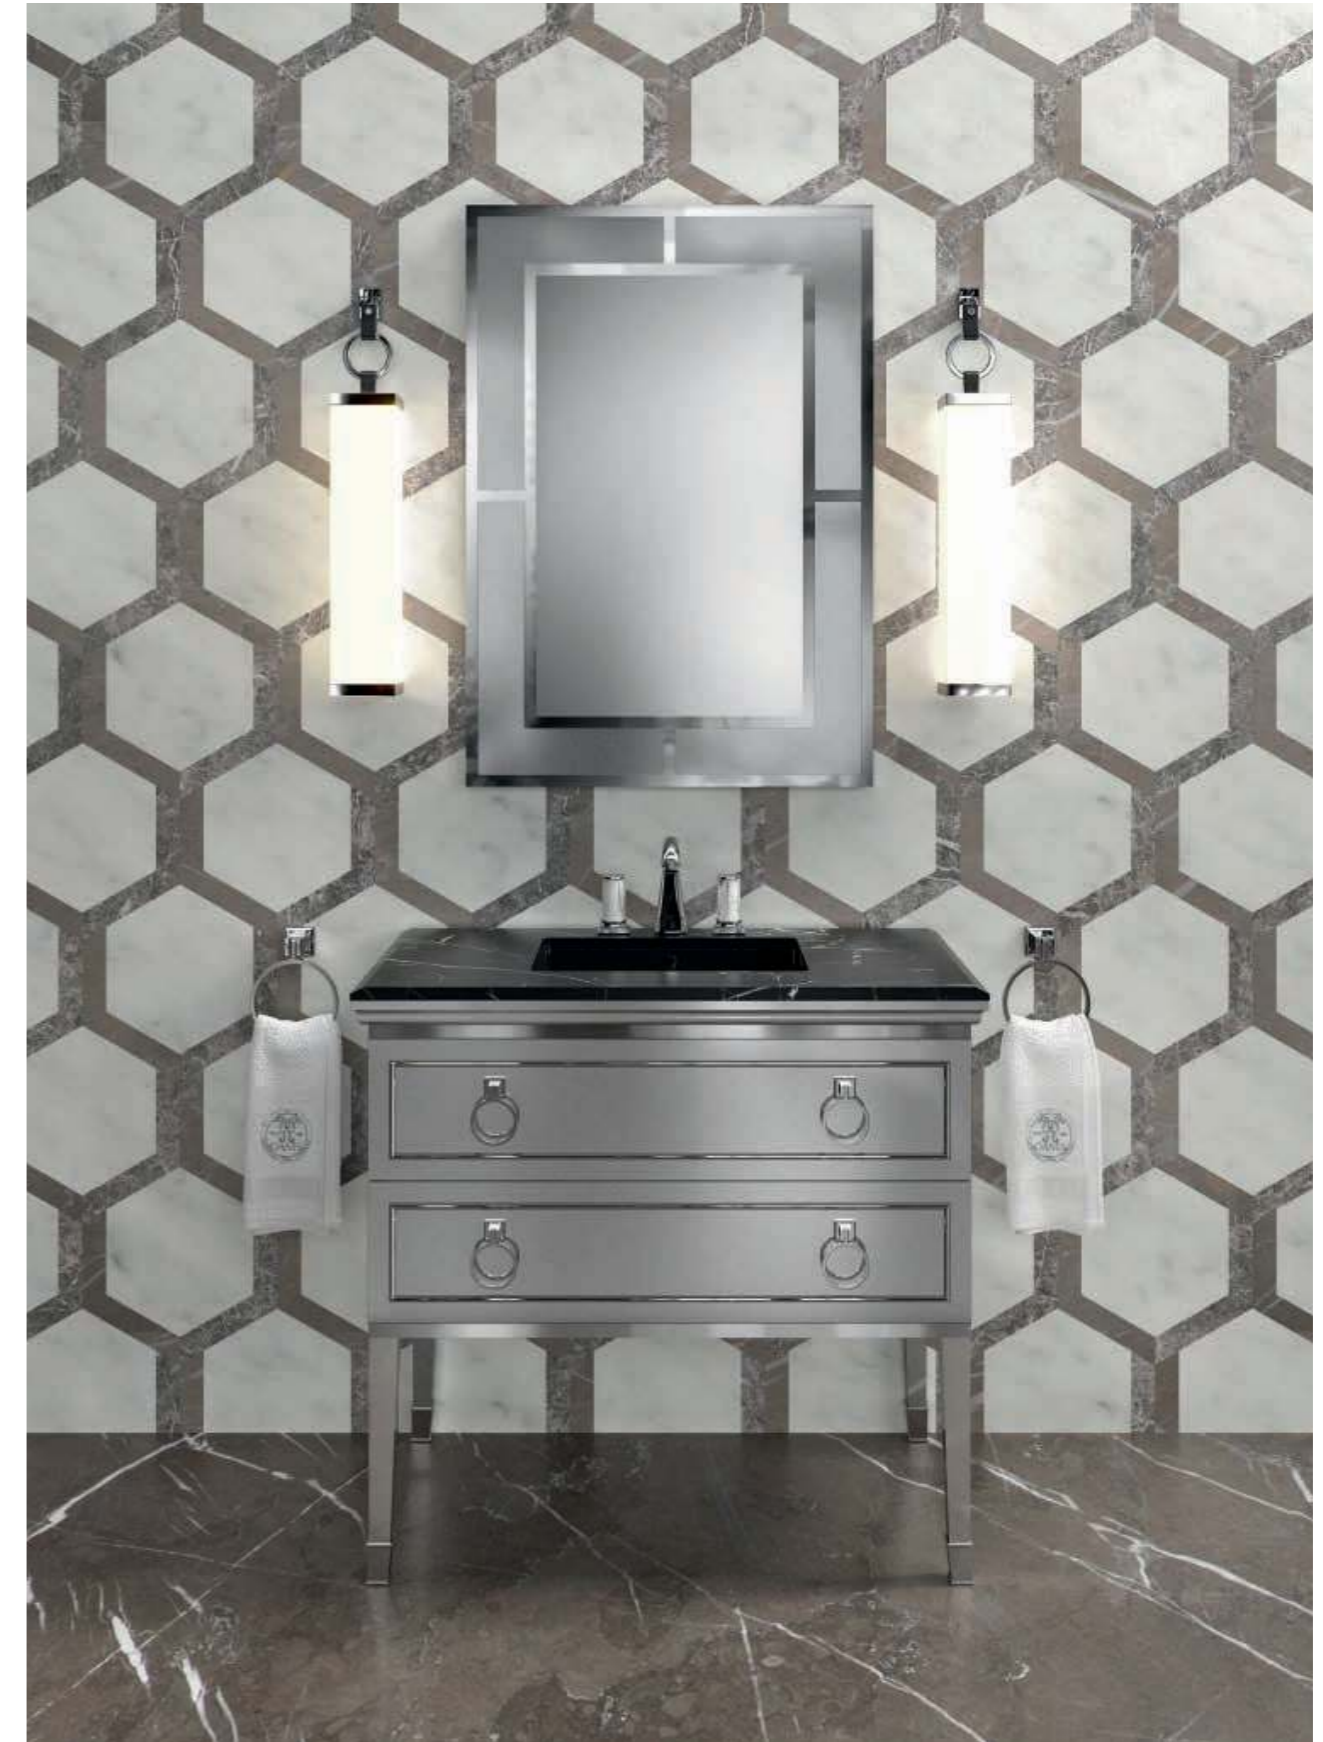

LUTETIA L30

L93 x W56 x H210 cm

Finishes: DG02 metallic Dark Grey finish and chrome metal finish.

Washbasin & Top: Nero Marquinia marble top and undercounter washbasin in black ceramic.

Mirror: CASABLANCA DELUXE, 70 x 3 x 100 cm; **Wall Lamp:** MURANO 4 in chrome metal finish;

Tap: FORTUNY in chrome metal finish; **Accessories:** towel holder in chrome metal finish.