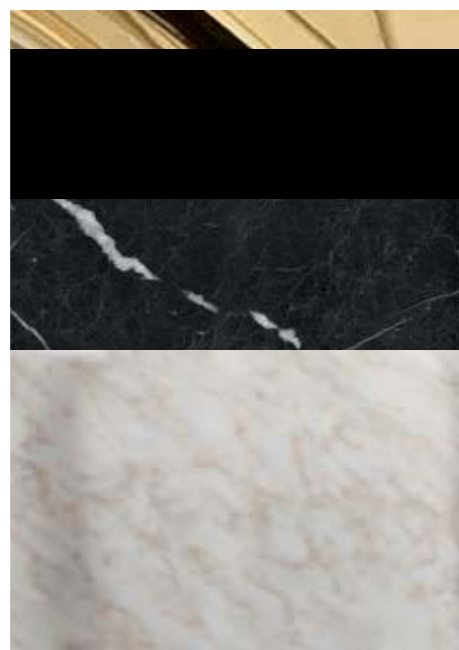

LUTETIA L1

L180 x W56 x H230 cm

Finishes: G556 glossy Black finish with gold metal finish.

Washbasin & Top: Nero Marquinia marble top and countertop washbasin in white resin.

Mirror: 170 x 3 x 125 cm; **Wall Lamp:** MURANO 4 in gold metal finish; **Tap:** FORTUNY in gold metal finish;

Accessories: wall fixed towel holder in gold metal finish.