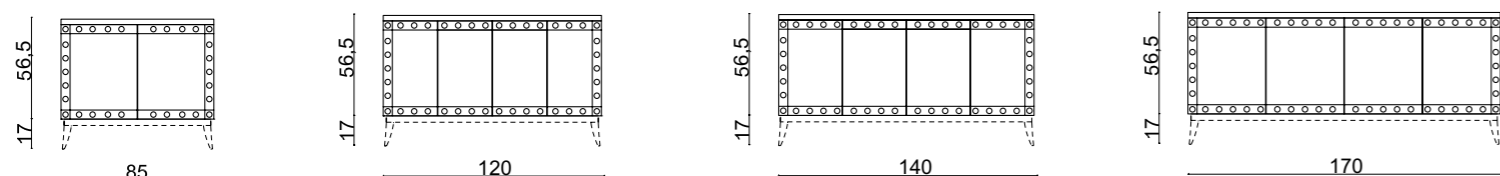

RIVOLI

TECHNICAL DATA

Frontal Versions

MIRROR FINISHES

LAQUERED FINISHES

Modularity

Rivoli "Special Edition"