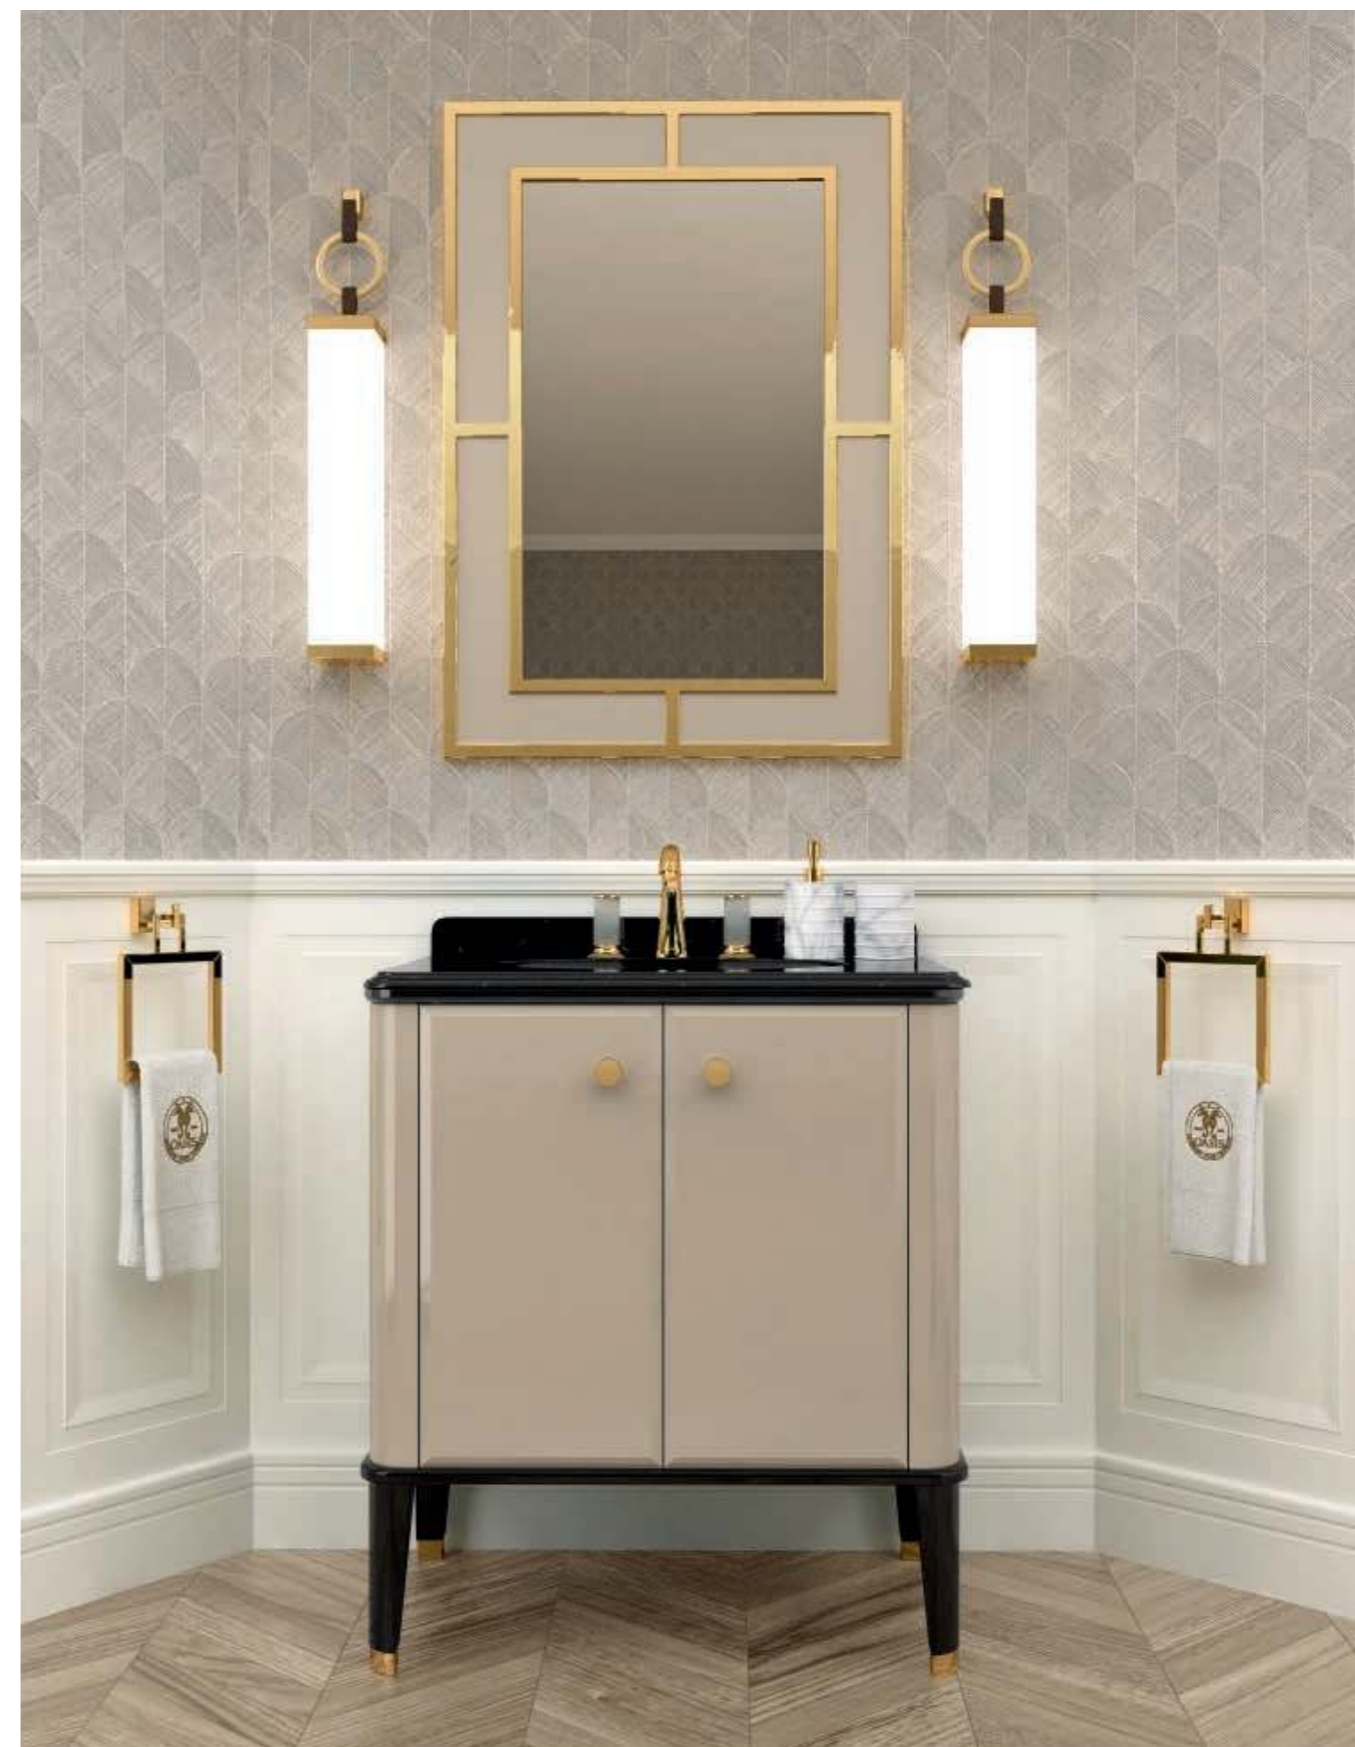

RIVIERE RV8

L77 x W56 x H210 cm

Finishes: G164 glossy Lino finish. G556 glossy Black finish and gold metal finish.

Washbasin & Top: Nero Assoluto marble top and oval undercounter washbasin in white ceramic.

Backsplash: Nero Assoluto marble.

Mirror: CASABLANCA DELUXE, 70 x 3 x 100 cm; **Wall Lamp:** MURANO 4 in gold metal finish;

Tap: FORTUNY in gold metal finish; **Wall Unit:** 32 x 19 x 110 cm; **Suspended Tall Unit:** 42 x 35 x 165 cm;

SQUARE Accessories: wall-fixed towel holder, toilet paper holder, toilet-brush holder.