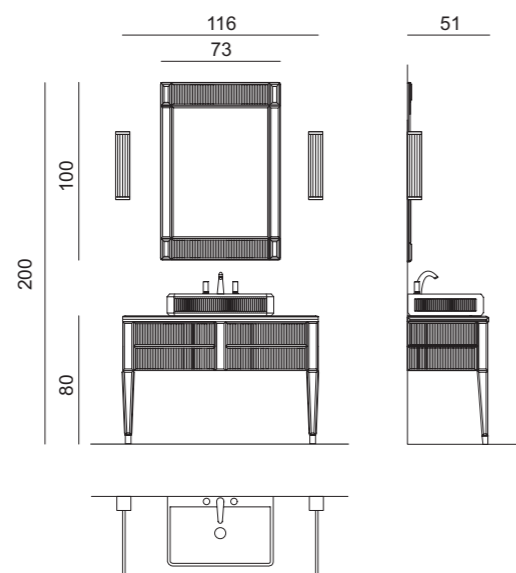

Mirror: RIALTO, 73 x 3 x 100 cm; **Wall Lamp:** MURANO 2 in chrome metal finish; **Tap:** CHARLOTTE in black finish and chrome metal finish; **Small Bench:** 45 x 35 x 44 cm, fabric (Cat.C);
Tall Unit: 40 x 36 x 170 cm; **Wall Unit:** 40 x 20 x 100 cm;
SQUARE Accessories: towel holder, toothbrush holder, soap dispenser.