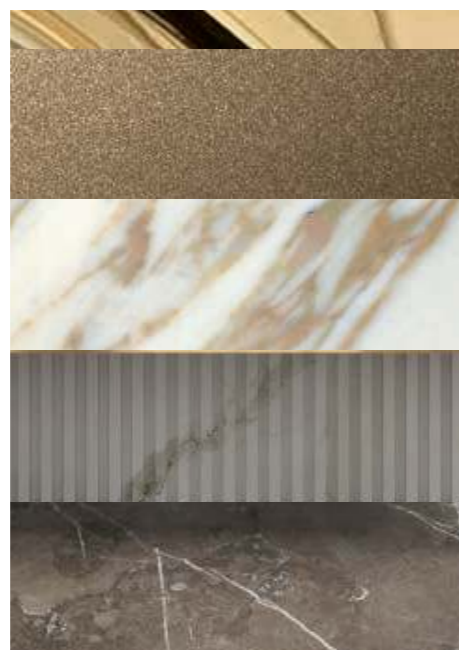

LUTETIA L26

L165 x W56 x H210 cm

Finishes: DJ01 metallic Gianduia finish and gold metal finish.

Washbasin & Top: Calacatta Oro marble top with two countertop washbasins in white resin.

Mirror: CASABLANCA DELUXE, 140 x 3 x 100 cm; **Wall Lamp:** CLEO in gold metal finish; **Tap:** CHARLOTTE in transparent finish and gold metal finish; **Accessories:** towel holder in gold metal finish.

LUTETIA
COLLECTION