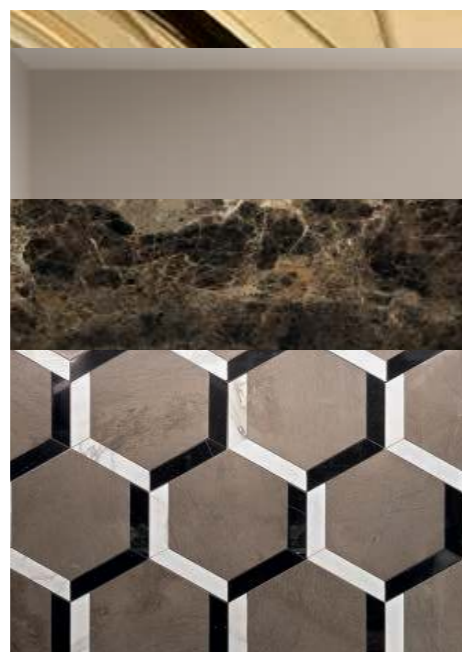

ACADEMY AC7

L160 x W53 x H200 cm

Finishes: bronze mirror finish and gold metal finish.

Washbasin & Top: Mystic Brown marble top with two undercounter washbasins in white ceramic.

Mirror: ACADEMY, 160 x 2 x 100 cm; **Wall Lamp:** NELLY in gold metal finish; **Tap:** VENICE in gold metal finish; **Tall Unit:** 50 x 35 x 156 cm; **Bathtub:** ACADEMY, 185 x 85 x 66 cm; **Towel Holder:** 50 x 39 x 84 cm.