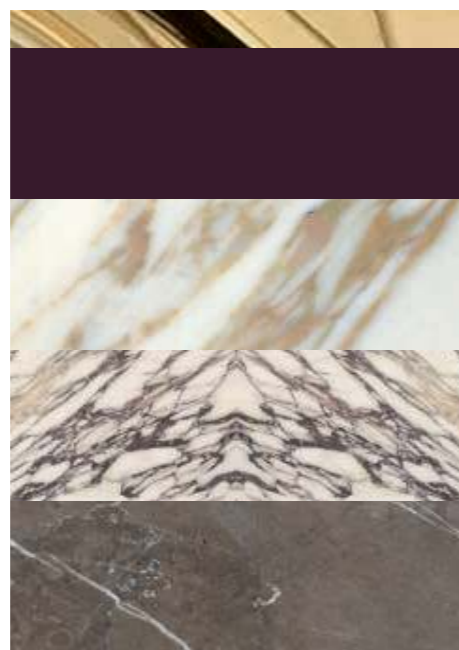

LUTETIA
COLLECTION

LUTETIA L29

L115 x W56 x H210 cm

Finishes: G204 glossy Prugna finish and gold metal finish.

Washbasin & Top: Calacatta Oro marble top and countertop washbasin in white resin.

Mirror: VALENTINO, 72 x 3 x 102 cm; **Wall Lamp:** CLEO in gold metal finish; **Tap:** CHARLOTTE in transparent finish and gold metal finish; **Accessories:** towel holder in gold metal finish.