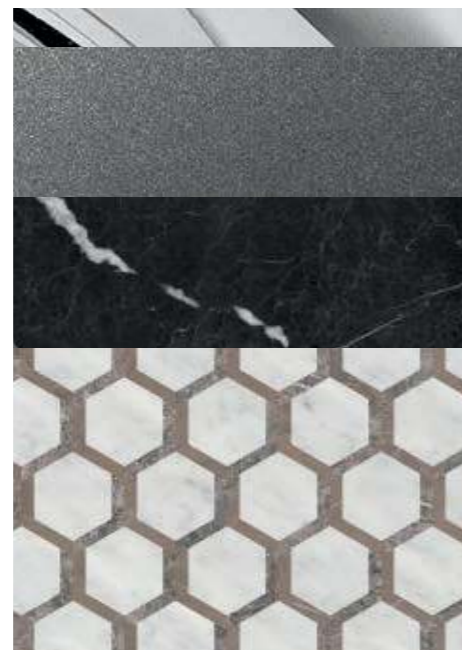

Tap: FORTUNY in chrome metal finish; **Accessories:** towel holder in chrome metal finish.

LUTETIA

TECHNICAL DATA

Modularity

Countertop Washbasin

Undercounter Washbasin

Countertop Washbasins

CALLA
OCALAOVBL3 - 63 x 44 x 16 cm