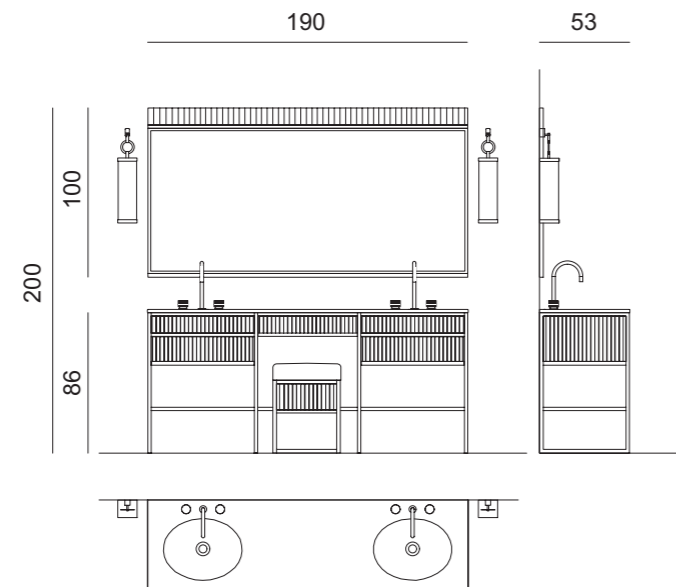

ACADEMY AC20

L190 x W53 x H200 cm

Finishes: Ribbed glass in 122 glossy Cemento finish and gold metal finish.

Washbasin & Top: Bianco Statuario marble top and two undercounter washbasins in white ceramic.

Mirror: ACADEMY, 190 x 2 x 100 cm; **Wall Lamp:** MURANO 4 in gold metal finish;

Tap: CHARLOTTE in transparent finish and gold metal finish; **Accessories:** SQUARE towel holder in gold metal finish; **Pouf:** 39 x 39 x 72 cm, velvet (Cat.C).