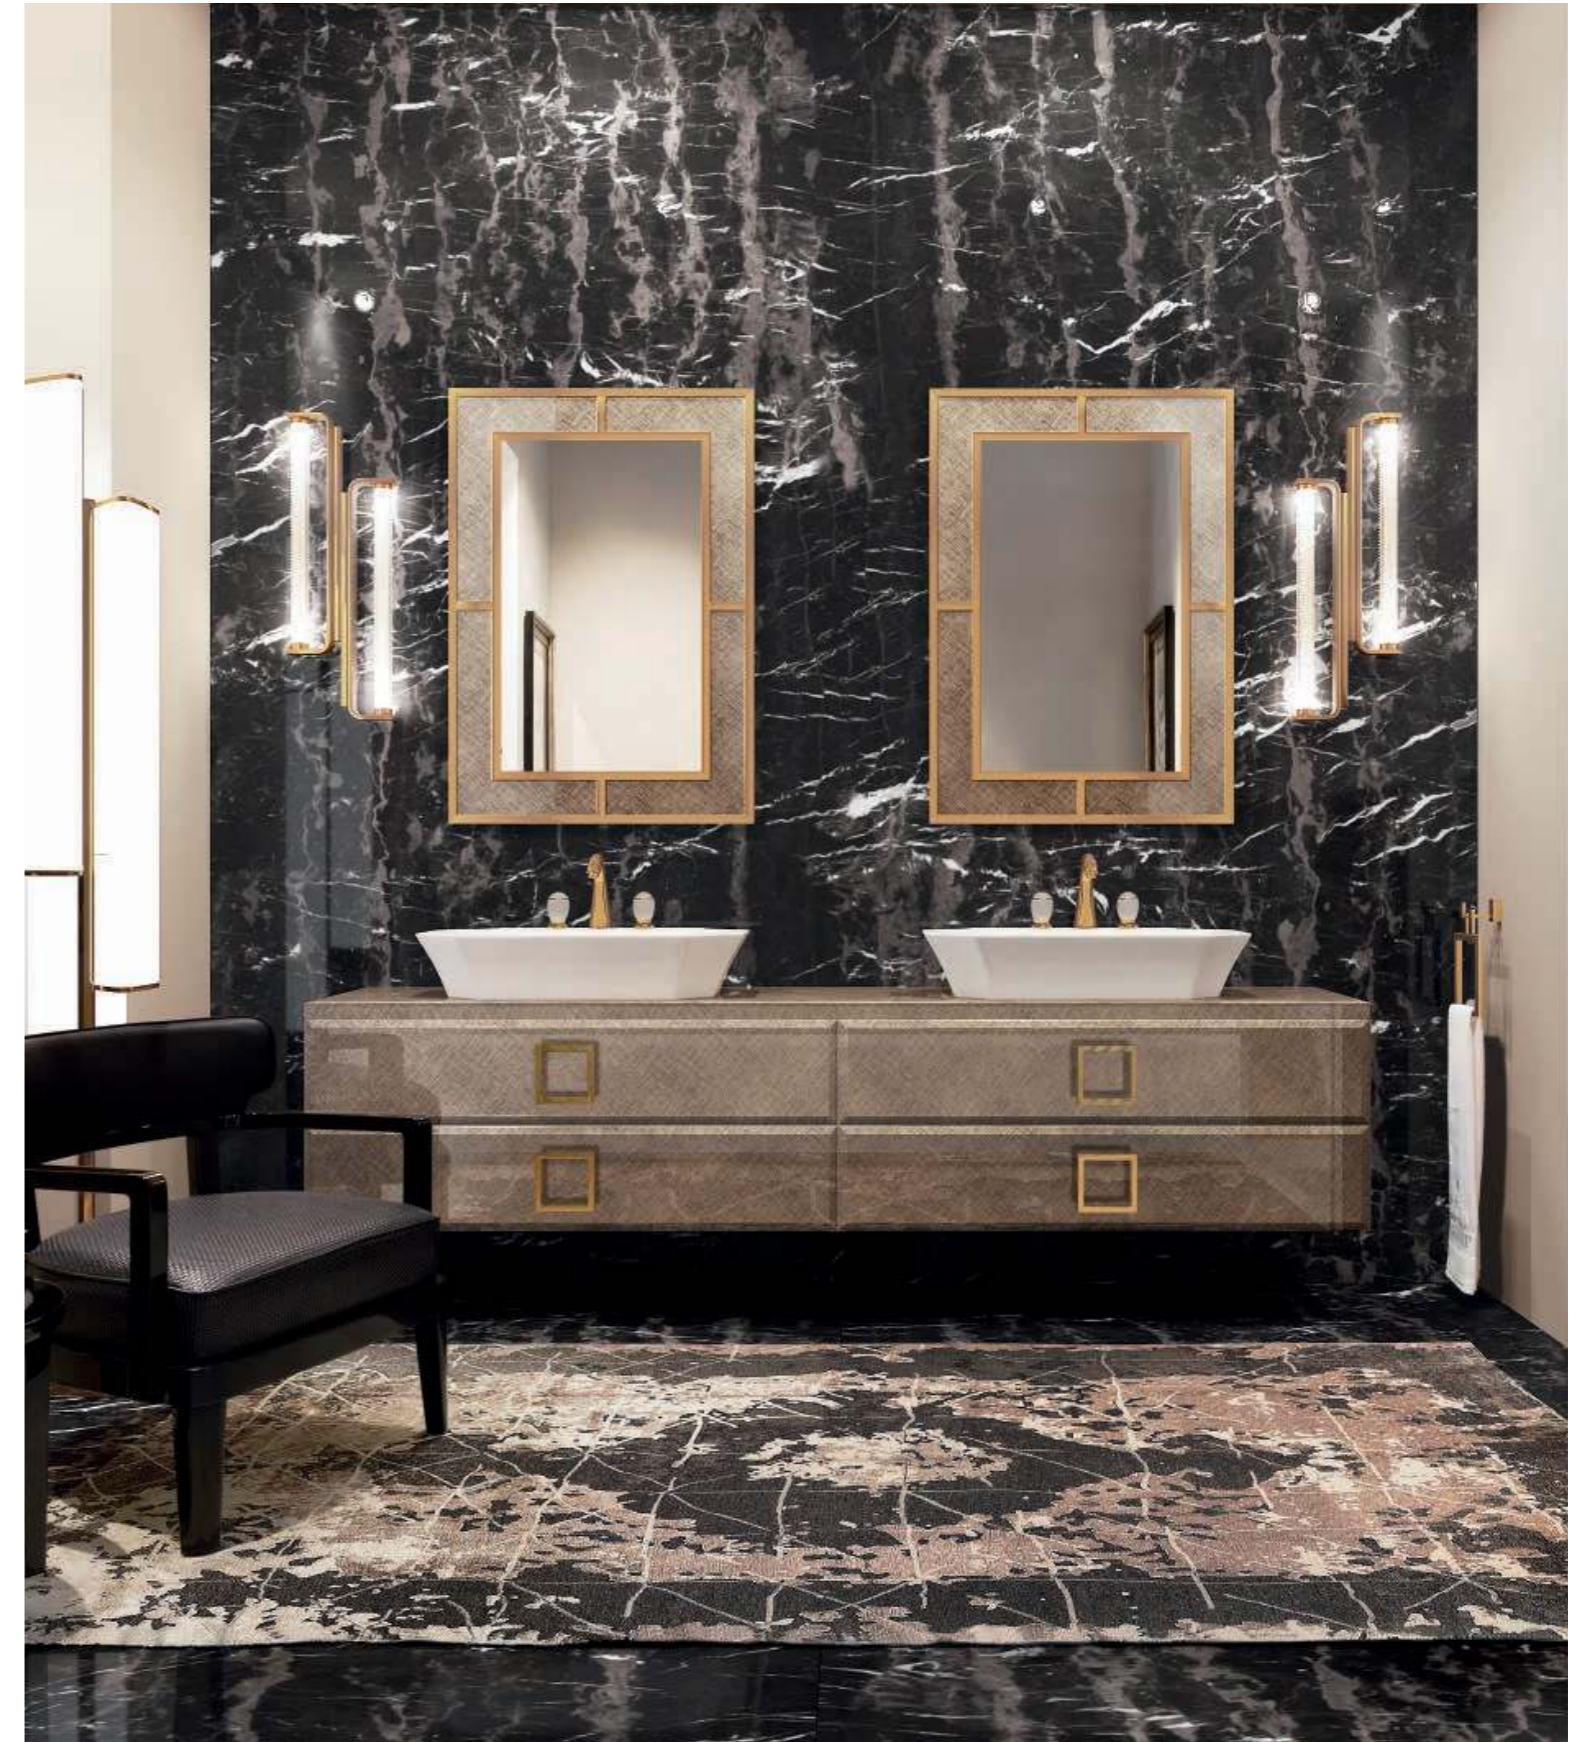

DAPHNE D22

L214 x W52,5 x H220 cm

Finishes: "Saffiano" decorative glass. Square handles in gold metal finish.

Washbasin & Top: "Saffiano" decorative glass top and countertop washbasin in white resin.

Mirror: CASABLANCA DELUXE, 70 x 3 x 100 cm; **Wall Lamp:** STRADIVARI, double unit version;

Tap: VENICE in gold metal finish; **Accessories:** SQUARE towel holder in gold metal finish.