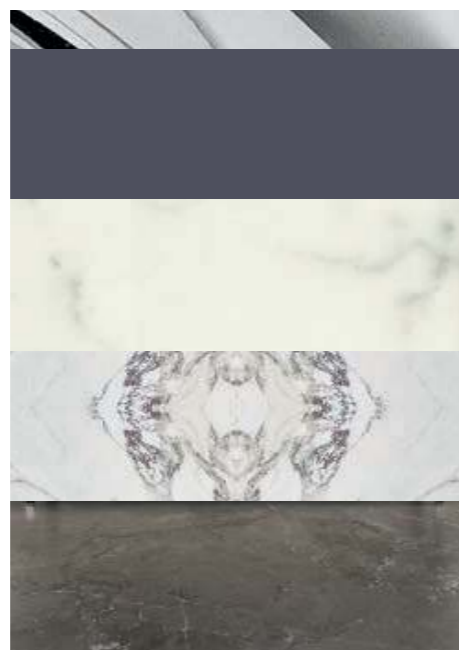

LUTETIA L24

L180 x W56 x H210 cm

Finishes: G208 glossy Viola finish and chrome metal finish.

Washbasin & Top: Bianco Statuario marble top and countertop washbasin in white resin.

Mirror: VALENTINO, 142 x 3 x 102 cm; **Wall Lamp:** STRADIVARI, single unit version; **Tap:** SEAHORSE in chrome metal finish; **Accessories:** towel holder, SQUARE toothbrush holder, SQUARE soap dispenser and SQUARE mirror with LED lighting.