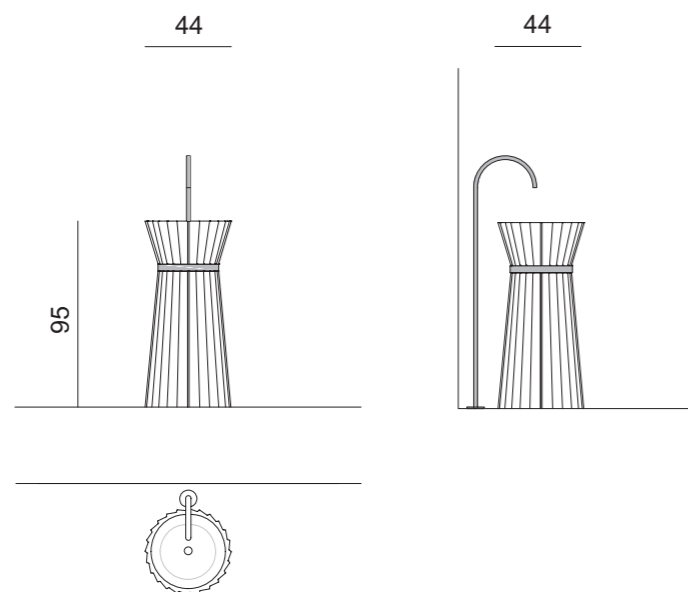

Ø44 x H95 cm

Free-standing Washbasin Version

Finishes: White ceramic with ring in gold finish.

Suspended Lamp: STRADIVARI, triple unit version; **Tap:** DRESSCODE in gold metal finish;

Accessories: SQUARE towel holder in gold metal finish.