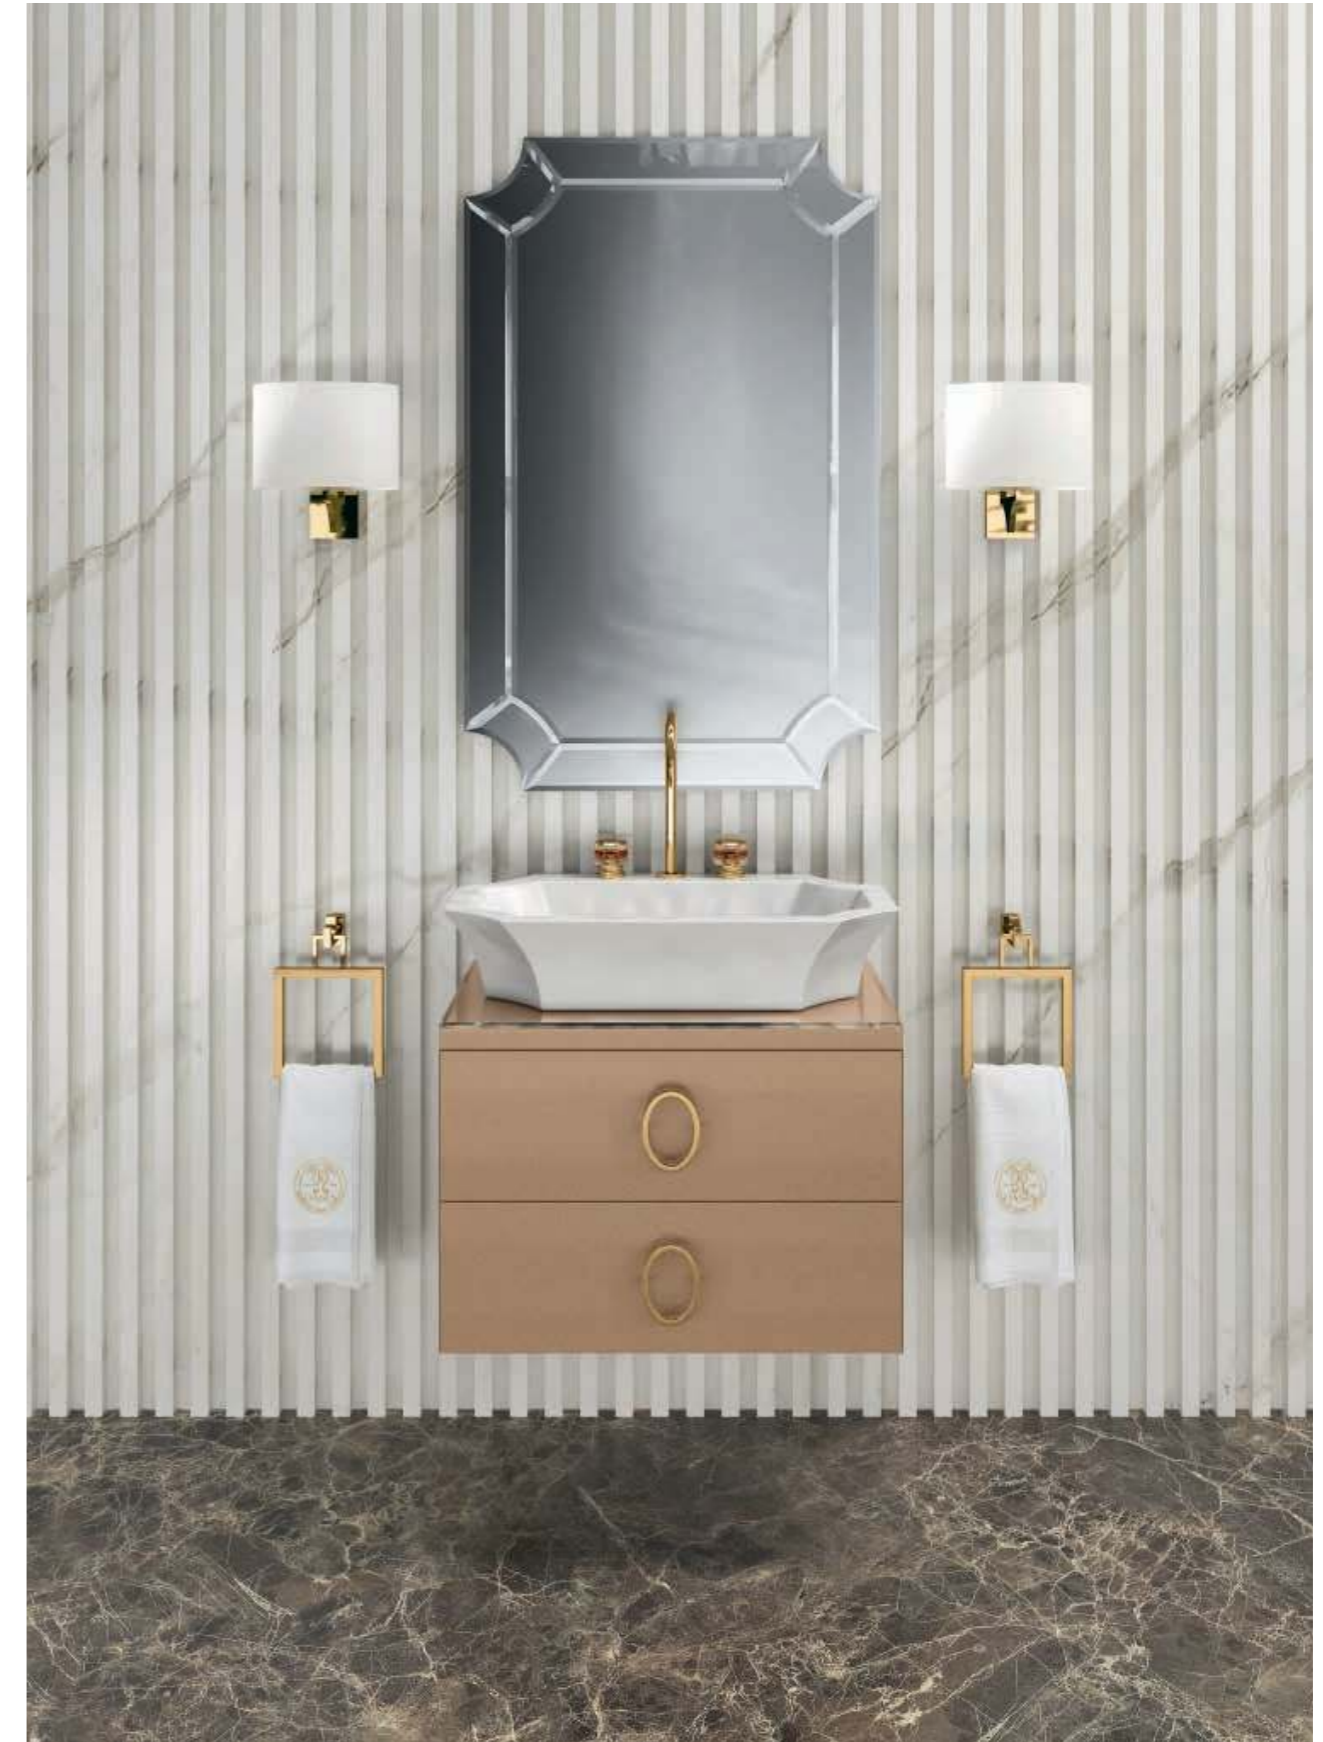

DAPHNE D36

L74 x W52,5 x H220 cm

Finishes: DB01 metallic Bronze finish. Oval handles in gold metal finish.

Washbasin & Top: VDB1 metallic Bronze glass top and countertop washbasins in white resin.

Mirror: NARCISO, 70 x 4 x 110 cm; **Wall Lamp:** NELLY in gold metal finish; **Tap:** CHARLOTTE in amber finish and gold metal finish; **Accessories:** SQUARE towel holder in gold metal finish.