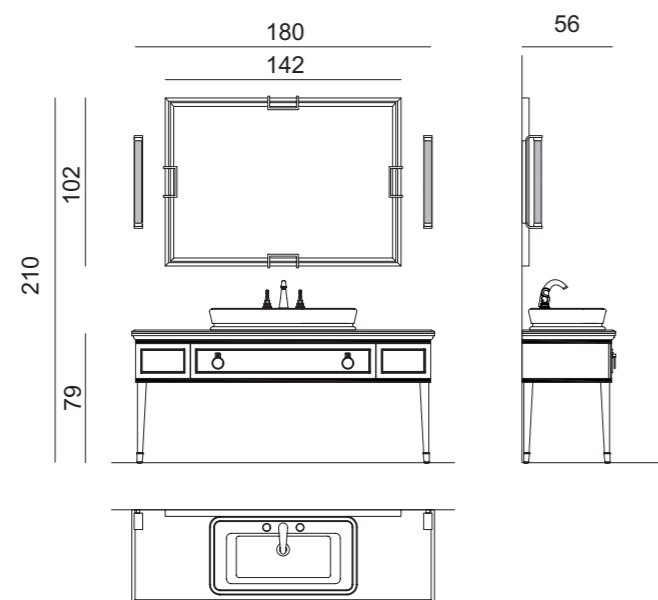

Tap: VENICE in chrome metal finish; **Accessories:** towel holder in chrome metal finish.

LUTETIA L24

L180 x W56 x H210 cm

Finishes: G208 glossy Viola finish and chrome metal finish.

Washbasin & Top: Bianco Statuario marble top and countertop washbasin in white resin.

Mirror: VALENTINO, 142 x 3 x 102 cm; **Wall Lamp:** STRADIVARI, single unit version; **Tap:** SEAHORSE in chrome metal finish; **Accessories:** towel holder, SQUARE toothbrush holder, SQUARE soap dispenser and SQUARE mirror with LED lighting.