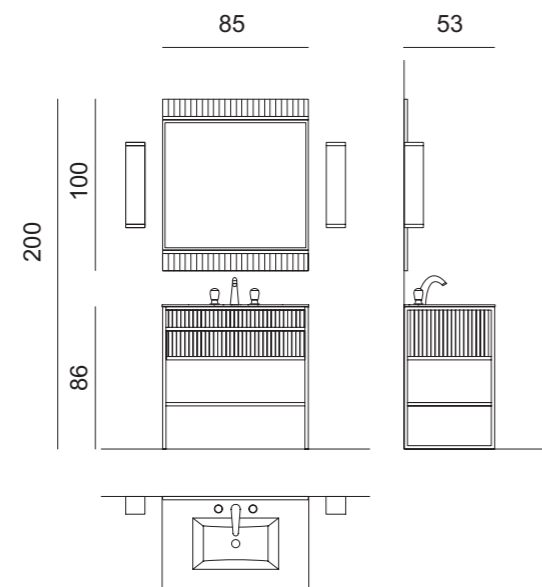

ACADEMY AC21

L85 x W53 x H200 cm

Finishes: DJ01 metallic Gianduia finish with ribbed decoration and gold metal finish.

Washbasin & Top: Integrated glass top in metallic VDJ1 Gianduia finish.

Mirror: ACADEMY, 85 x 2 x 100 cm; **Wall Lamp:** MURANO 3 in gold metal finish; **Tap:** VENICE in gold metal finish; **Accessories:** SQUARE towel holder in gold metal finish.