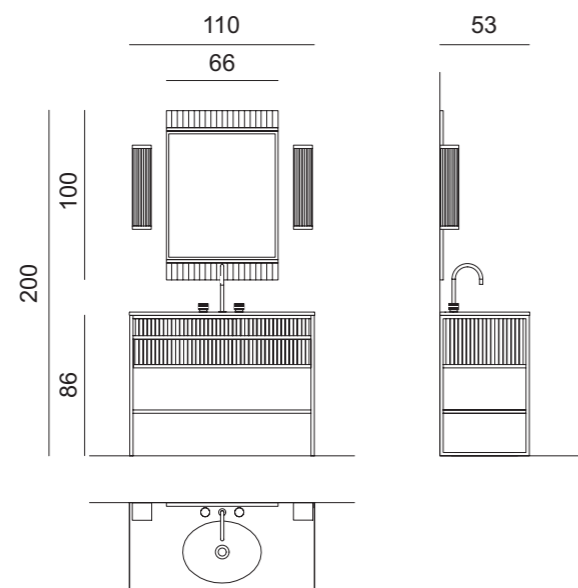

Mirror: ACADEMY, 110 x 2 x 100 cm; **Wall Lamp:** MURANO 1 in chrome metal finish.

Tap: CHARLOTTE in black finish and chrome metal finish.

Tall Unit: 35 x 35 x 156 cm; **Towel Holder:** 50 x 39 x 84 cm.