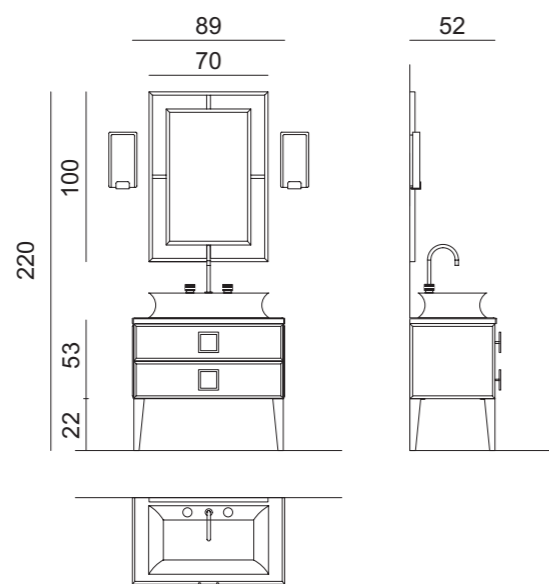

DAPHNE D35

L89 x W52,5 x H220 cm

Finishes: "Saffiano" decorative glass. Square handles and feet in gold metal finish.

Washbasin & Top: "Saffiano" decorative glass top and countertop washbasin in white resin.

Mirror: CASABLANCA DELUXE, 70 x 3 x 100 cm; **Wall Lamp:** CLEO in gold metal finish; **Tap:** CHARLOTTE in transparent finish and gold metal finish; **Accessories:** SQUARE towel holder in gold metal finish.