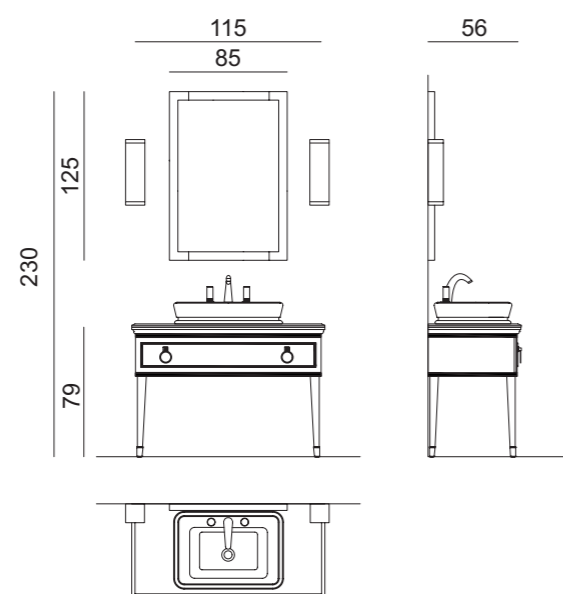

LUTETIA L16

L115 + L115 x W56 x H230 cm

Finishes: M12 matt Mint finish with gold metal finish.

Washbasin & Top: Lasa Fantastico marble top and countertop washbasin in white resin.

Mirror: 85 x 3 x 125 cm; **Wall Lamp:** MURANO 3 in gold metal finish; **Tap:** FORTUNY in gold metal finish;

Accessories: wall fixed towel holder in gold metal finish; **Towel Holder:** 65 x 34 x 65 cm, with compartment.