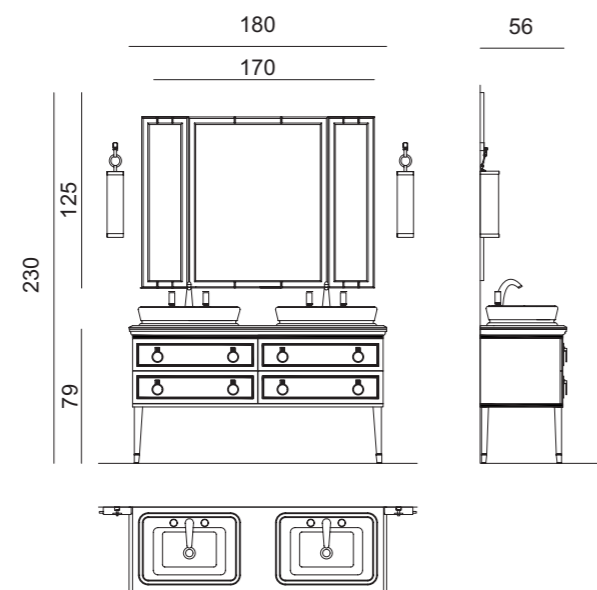

LUTETIA L1

L180 x W56 x H230 cm

Finishes: G556 glossy Black finish with gold metal finish.

Washbasin & Top: Nero Marquinia marble top and countertop washbasin in white resin.

Mirror: 170 x 3 x 125 cm; **Wall Lamp:** MURANO 4 in gold metal finish; **Tap:** FORTUNY in gold metal finish;

Accessories: wall fixed towel holder in gold metal finish.