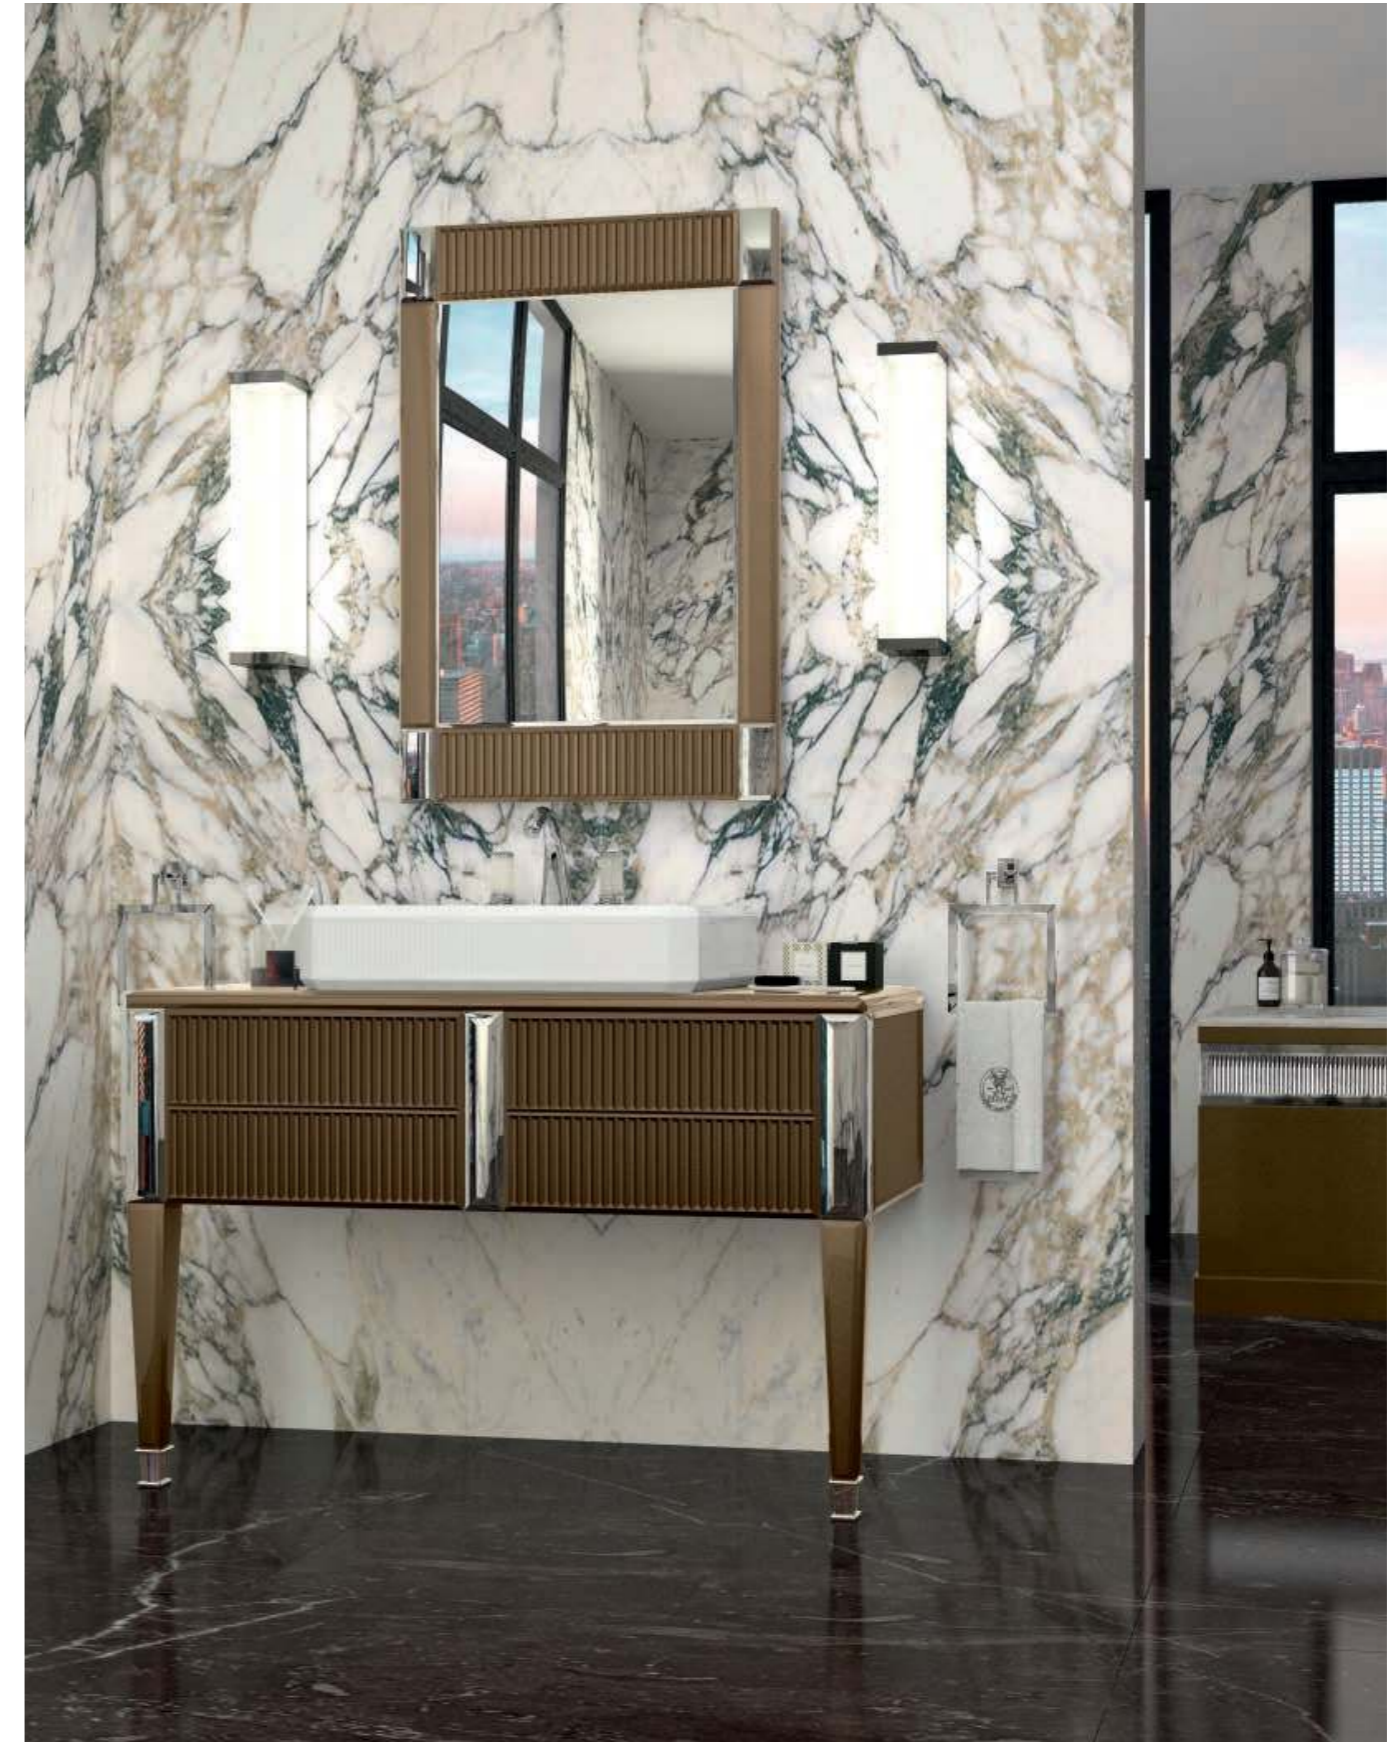

Mirror: RIALTO, 73 x 3 x 100 cm; **Wall Lamp:** MURANO 1 in chrome metal finish; **Tap:** VENICE in chrome metal finish; **Wall Unit:** 40 x 20 x 100 cm; **Tall Unit:** 40 x 36 x 170 cm.

RIALTO
COLLECTION

Mirror: RIALTO, 73 x 3 x 100 cm; **Wall Lamp:** MURANO 3 in chrome metal finish; **Tap:** FORTUNY in chrome metal finish; **Bathtub:** ACADEMY, 185 x 85 x 66 cm; **Accessories:** SQUARE towel holder in chrome metal finish.