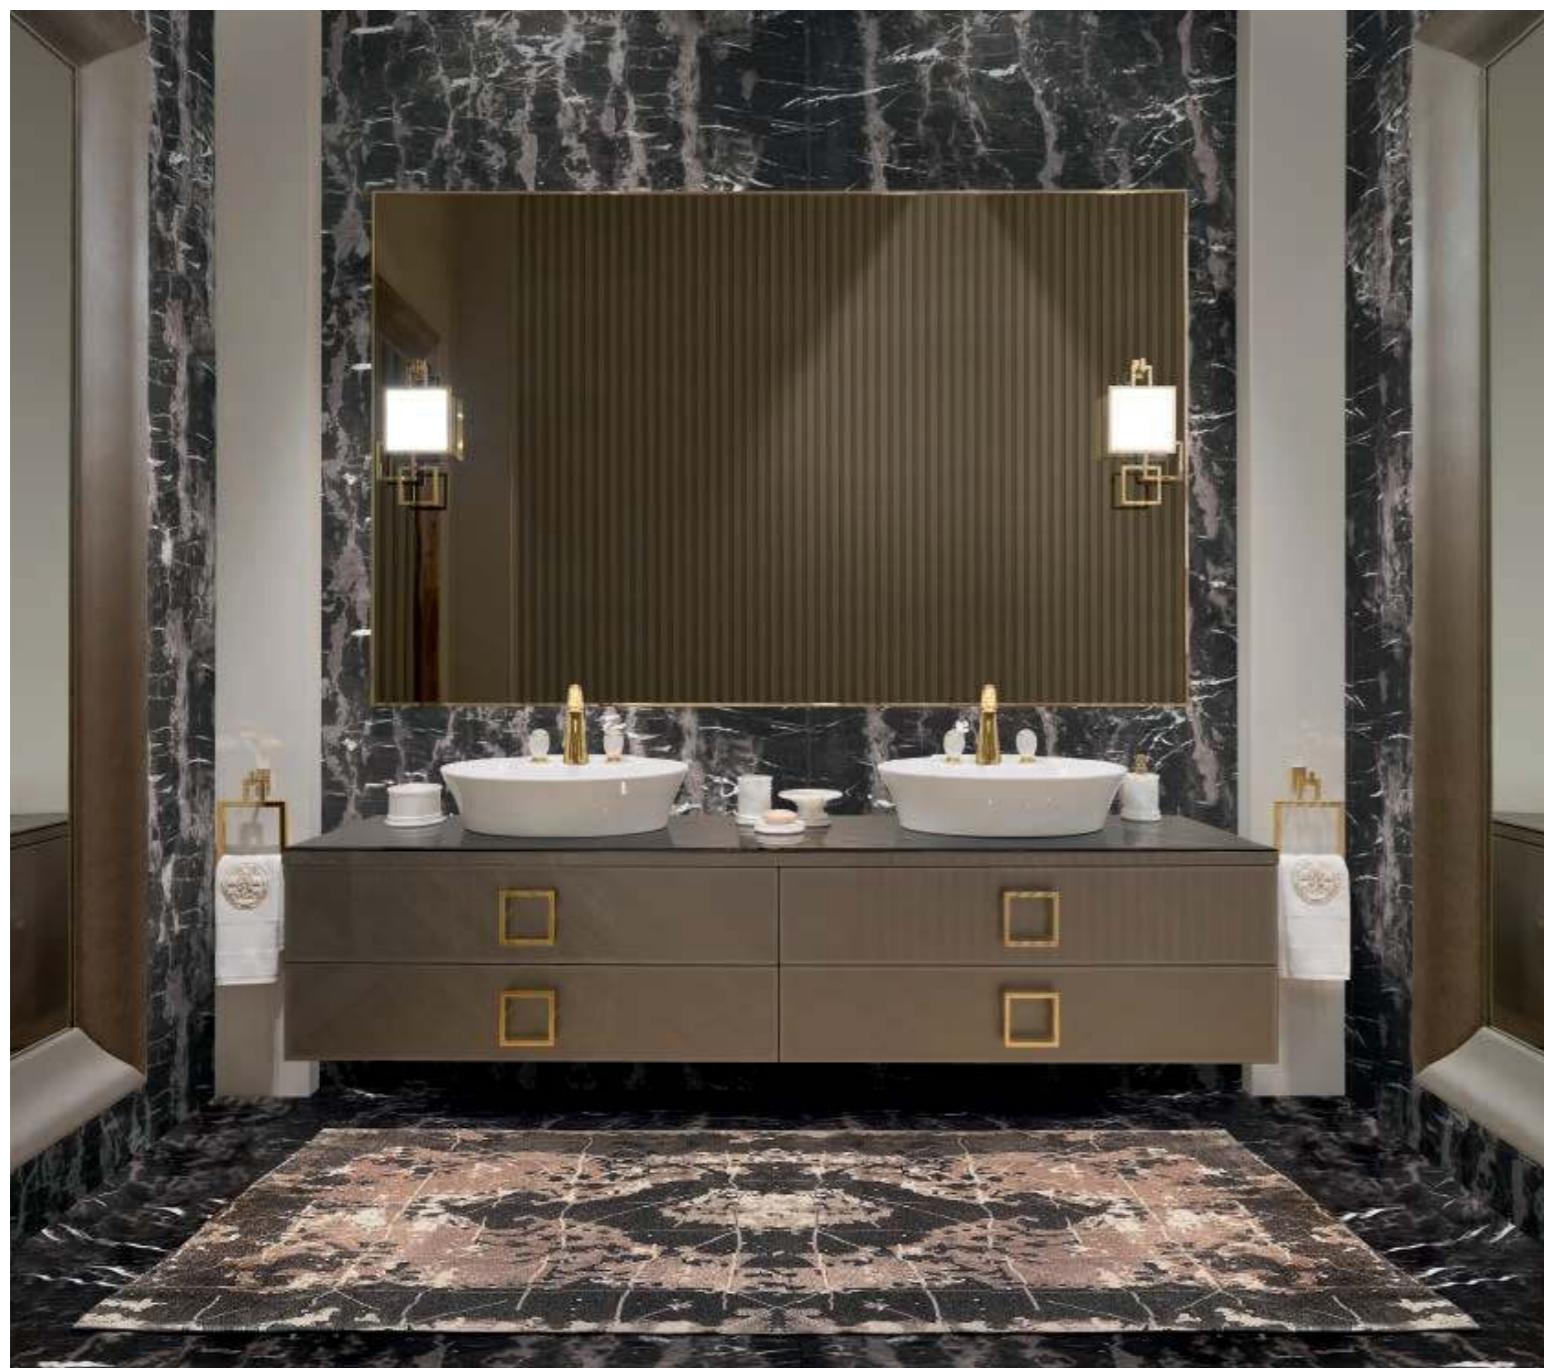

Mirror: 210 x 4 x 140 cm; **Wall Lamp:** VICKY in gold metal finish; **Tap:** VENICE in gold metal finish;

Accessories: SQUARE towel holder in gold metal finish.

DAPHNE D26

L174 x W52,5 x H220 cm

Finishes: G500 glossy Vulcano finish. Oval handles in gold metal finish.