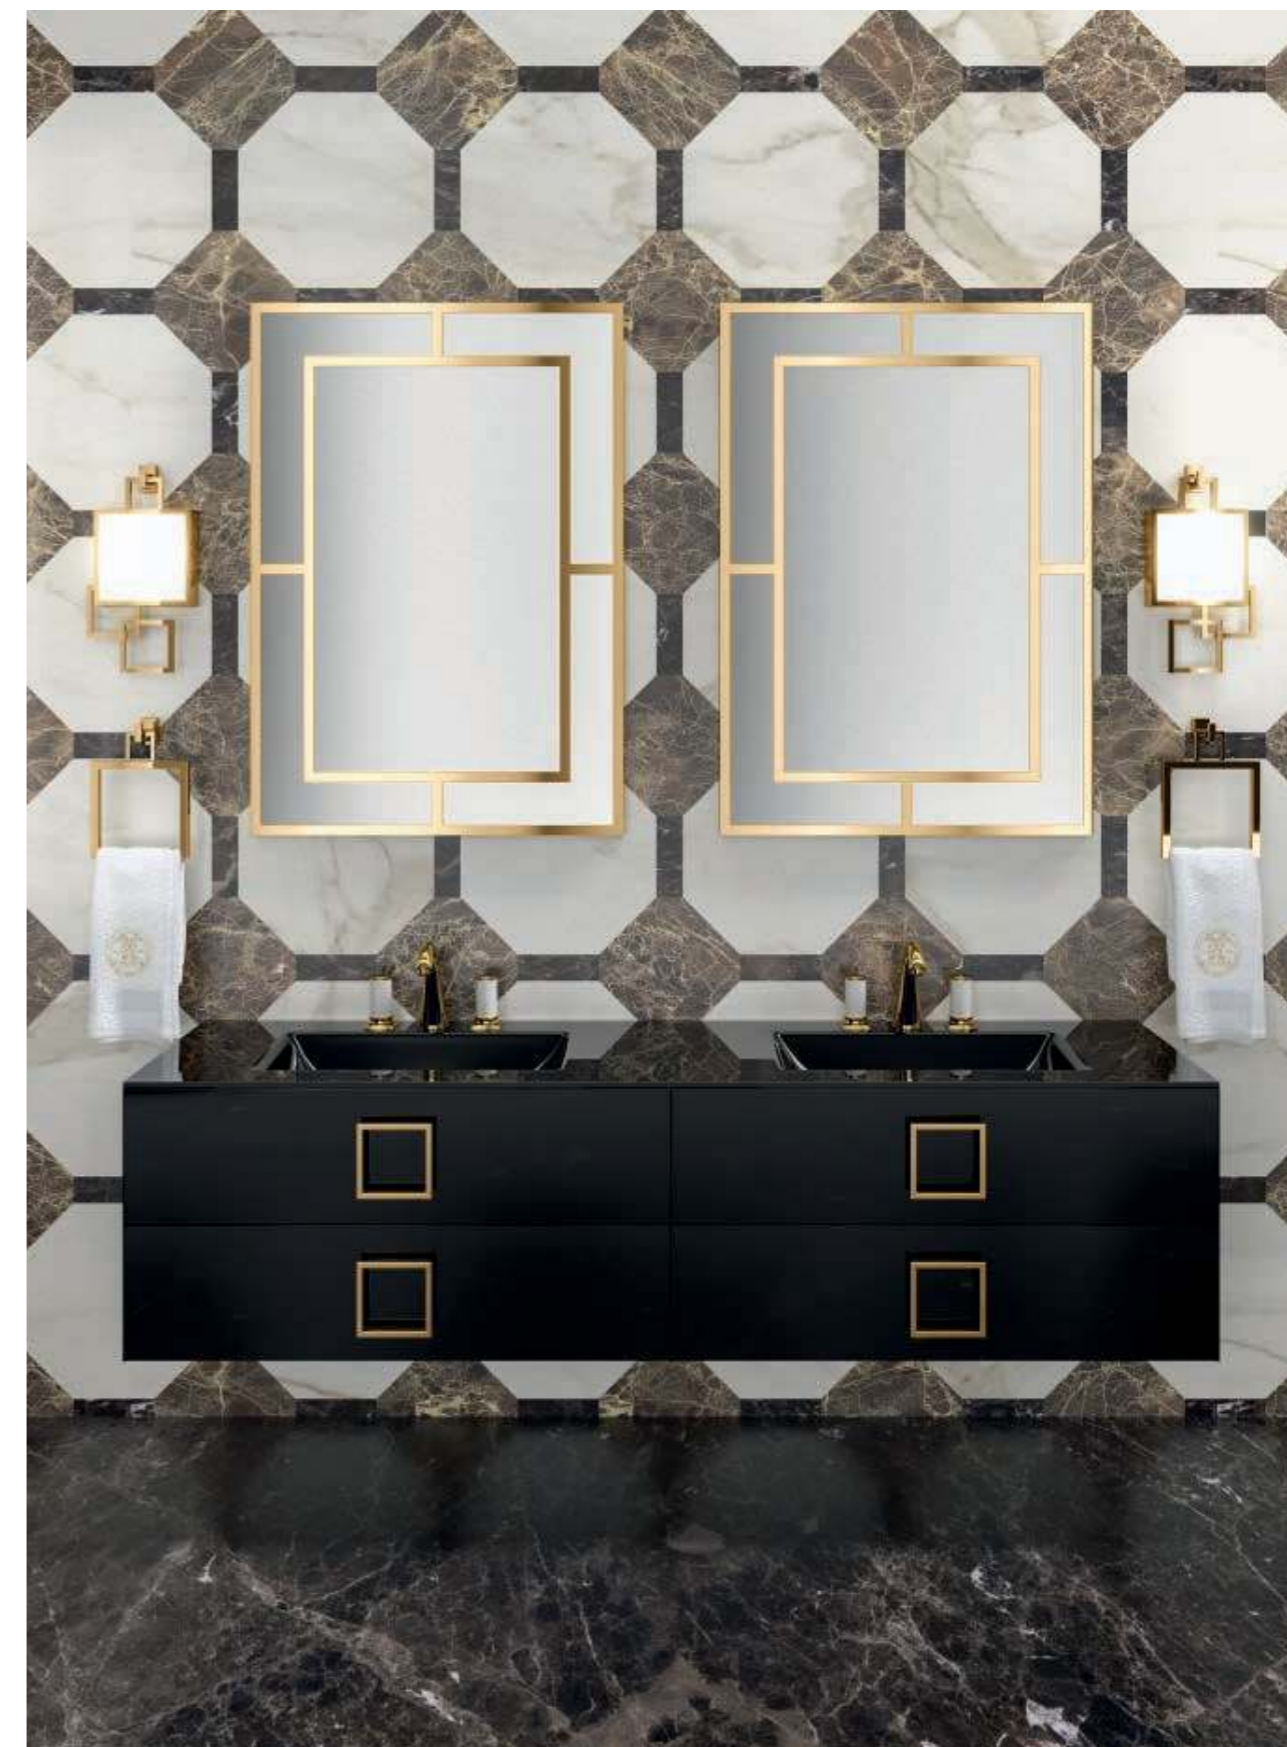

Mirror: CASABLANCA, 70 x 3 x 100 cm; **Wall Lamp:** STRADIVARI, double unit; **Tap:** CHARLOTTE in amber finish and gold metal finish; **SQUARE Accessories:** towel holder, toothbrush holder, soap dispenser and kleenex holder.

DAPHNE D31

L174 x W52,5 x H220 cm

Finishes: G556 glossy Black finish. Square handles in gold metal finish.

Washbasin & Top: Integrated glass top in glossy 100 Nero finish.

Mirror: CASABLANCA, 70 x 3 x 100 cm; **Wall Lamp:** VICKY in gold metal finish;

Tap: FORTUNY in gold metal finish; **Accessories:** SQUARE towel holder in gold metal finish.

DAPHNE
COLLECTION

DAPHNE D33

L124 x W52,5 x H220 cm

Finishes: smoke mirror. Square handles in chrome metal finish.