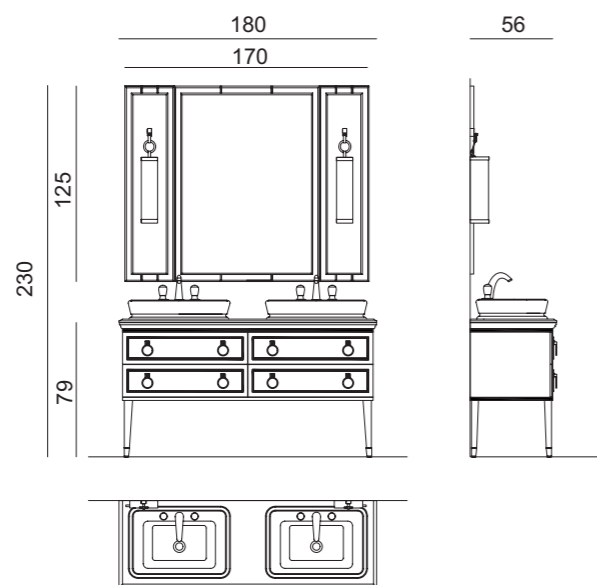

LUTETIA L23

L180 x W56 x H230 cm

Finishes: G501 glossy Tortora finish and chrome metal finish.

Washbasin & Top: Bianco Statuario marble top and countertop washbasin in white resin.

Mirror: 170 x 3 x 125 cm; **Wall Lamp:** MURANO 4 in chrome metal finish;

Tap: VENICE in chrome metal finish; **Accessories:** towel holder in chrome metal finish.