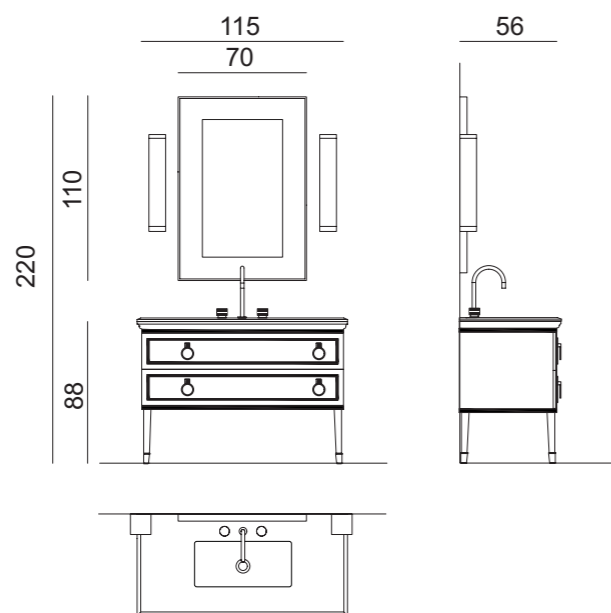

Mirror: VALENTINO, 142 x 3 x 102 cm; **Wall Lamp:** STRADIVARI, single unit version; **Tap:** SEAHORSE in chrome metal finish; **Accessories:** towel holder, SQUARE toothbrush holder, SQUARE soap dispenser and SQUARE mirror with LED lighting.

LUTETIA
COLLECTION

LUTETIA L27

L137 x W56 x H230 cm

Finishes: G556 glossy Black finish and gold metal finish.

Washbasin & Top: Nero Marquinia marble top and undercounter washbasin in black ceramic.

Mirror: 85 x 3 x 125 cm; **Wall Lamp:** MURANO 4 in gold metal finish; **Tap:** FORTUNY in gold metal finish; **Accessories:** towel holder in gold metal finish.

LUTETIA L28

L115 x W56 x H220 cm

Finishes: G12 glossy Mint finish and gold metal finish.

Washbasin & Top: Calacatta Oro marble top and undercounter washbasin in white ceramic.

Mirror: 70 x 3 x 110 cm; **Wall Lamp:** MURANO 3 in gold metal finish; **Tap:** CHARLOTTE in black finish and gold metal finish; **Accessories:** towel holder in gold metal finish, SQUARE toothbrush holder and SQUARE soap dispenser.