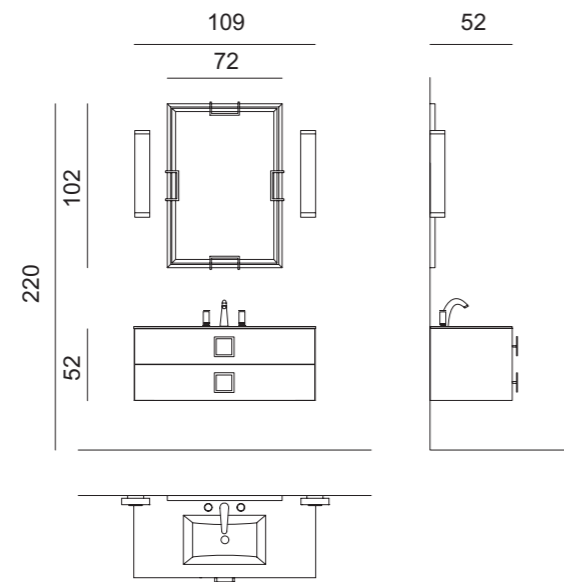

DAPHNE D25

L109 x W52,5 x H220 cm

Finishes: G002 glossy Bianco finish. Square handles in chrome metal finish.

Washbasin & Top: Bianco Statuario marble top and undercounter washbasin in white ceramic.

Mirror: 72 x 3 x 102 cm; **Wall Lamp:** MURANO 2 in chrome metal finish; **Tap:** FORTUNY in chrome metal finish; **Bathtub:** TIFFANY, 185 x 85 x 66 cm; **Accessories:** SQUARE towel holder in chrome metal finish.