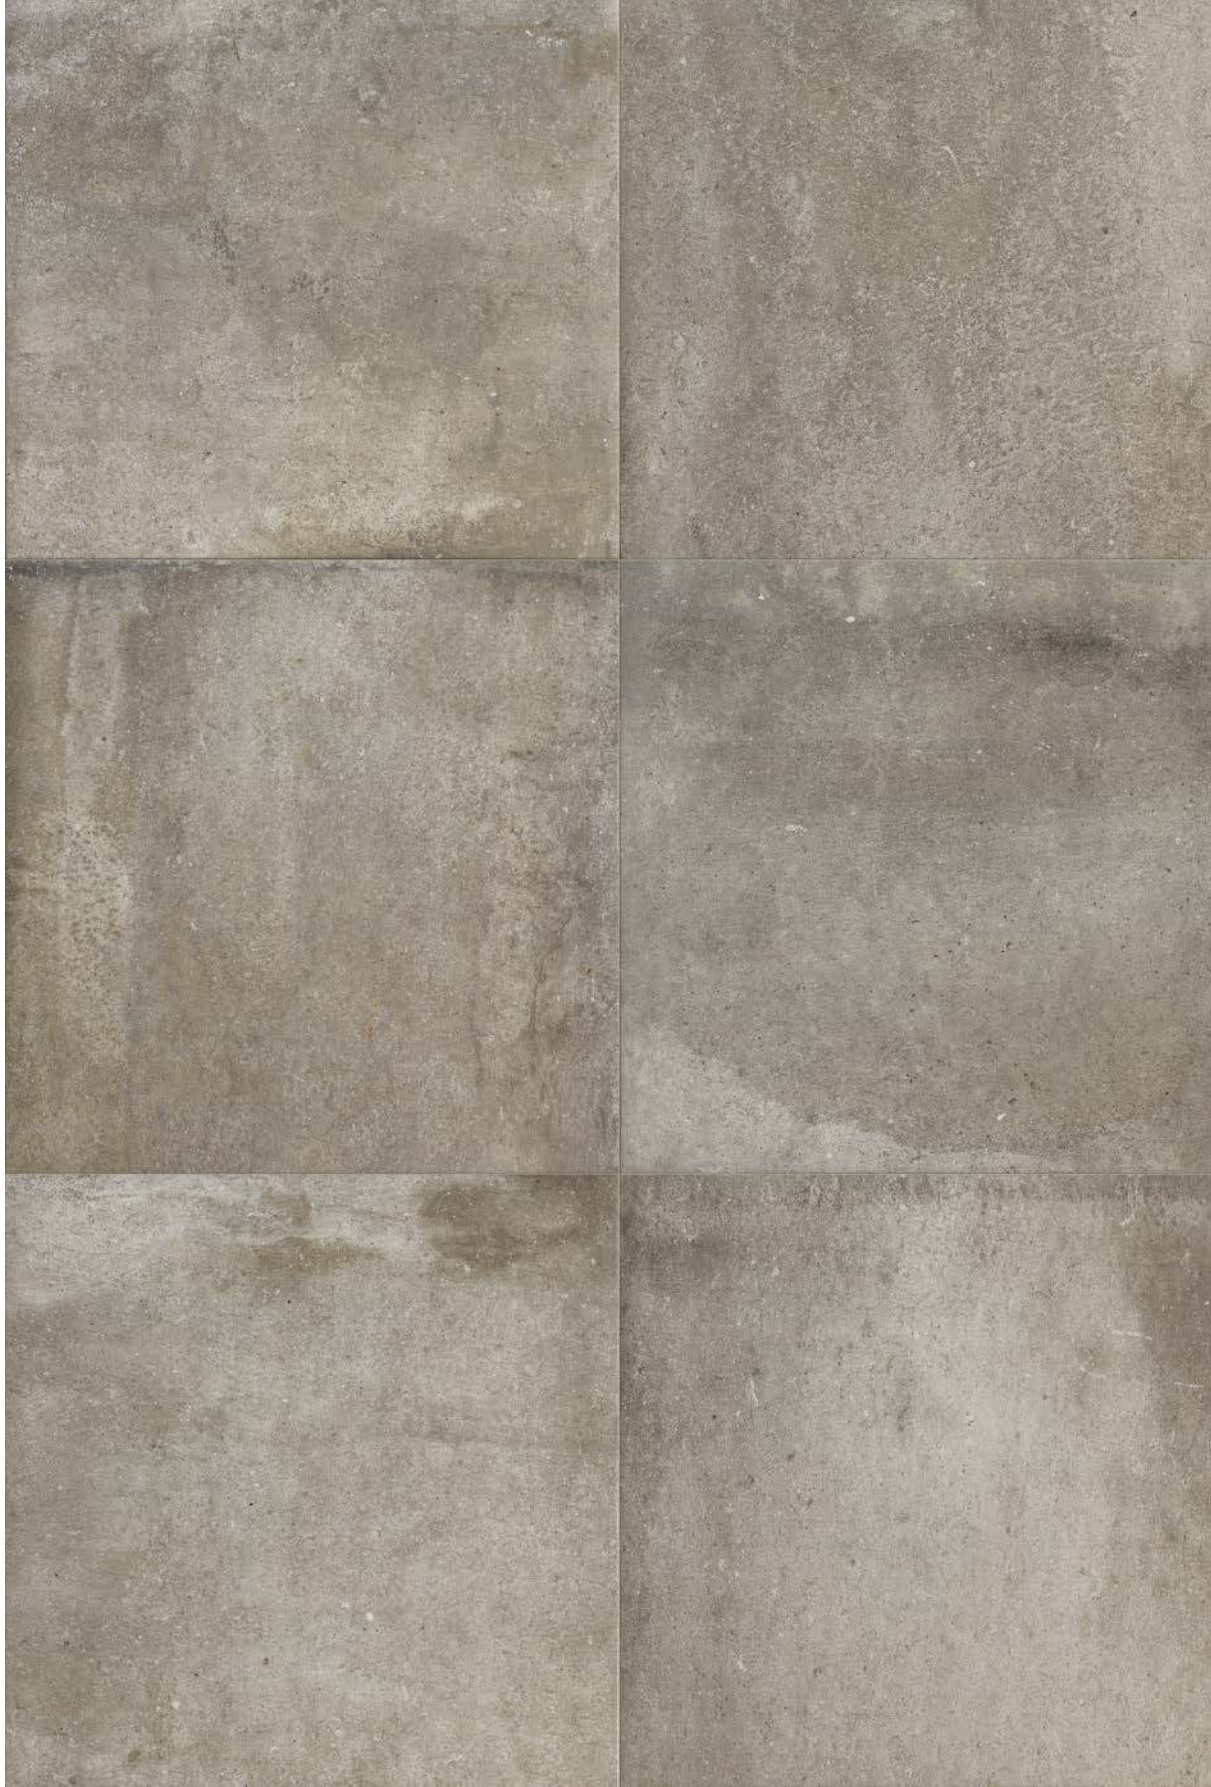

MOTION
of Casadolcecasa

motion pure 02

GRES FINE PORCELLANATO - FINE PORCELAIN STONEWARE
SQUADRATO - SQUARED

10 mm 3/8"	COLOR	SURFACE	80x80 31 1/2" x 31 1/2"	40x80 15 3/4" x 31 1/2"	60x120 23 5/8" x 47 1/4"	60x60 23 5/8" x 23 5/8"	30x60 11 4/5" x 23 5/8"
MOTION OF CASADOLCECASA	MOTION PURE 02	MATTE	762262	762272	762265	762269	762276
		STRUTTURATO	-	762279	-	-	-