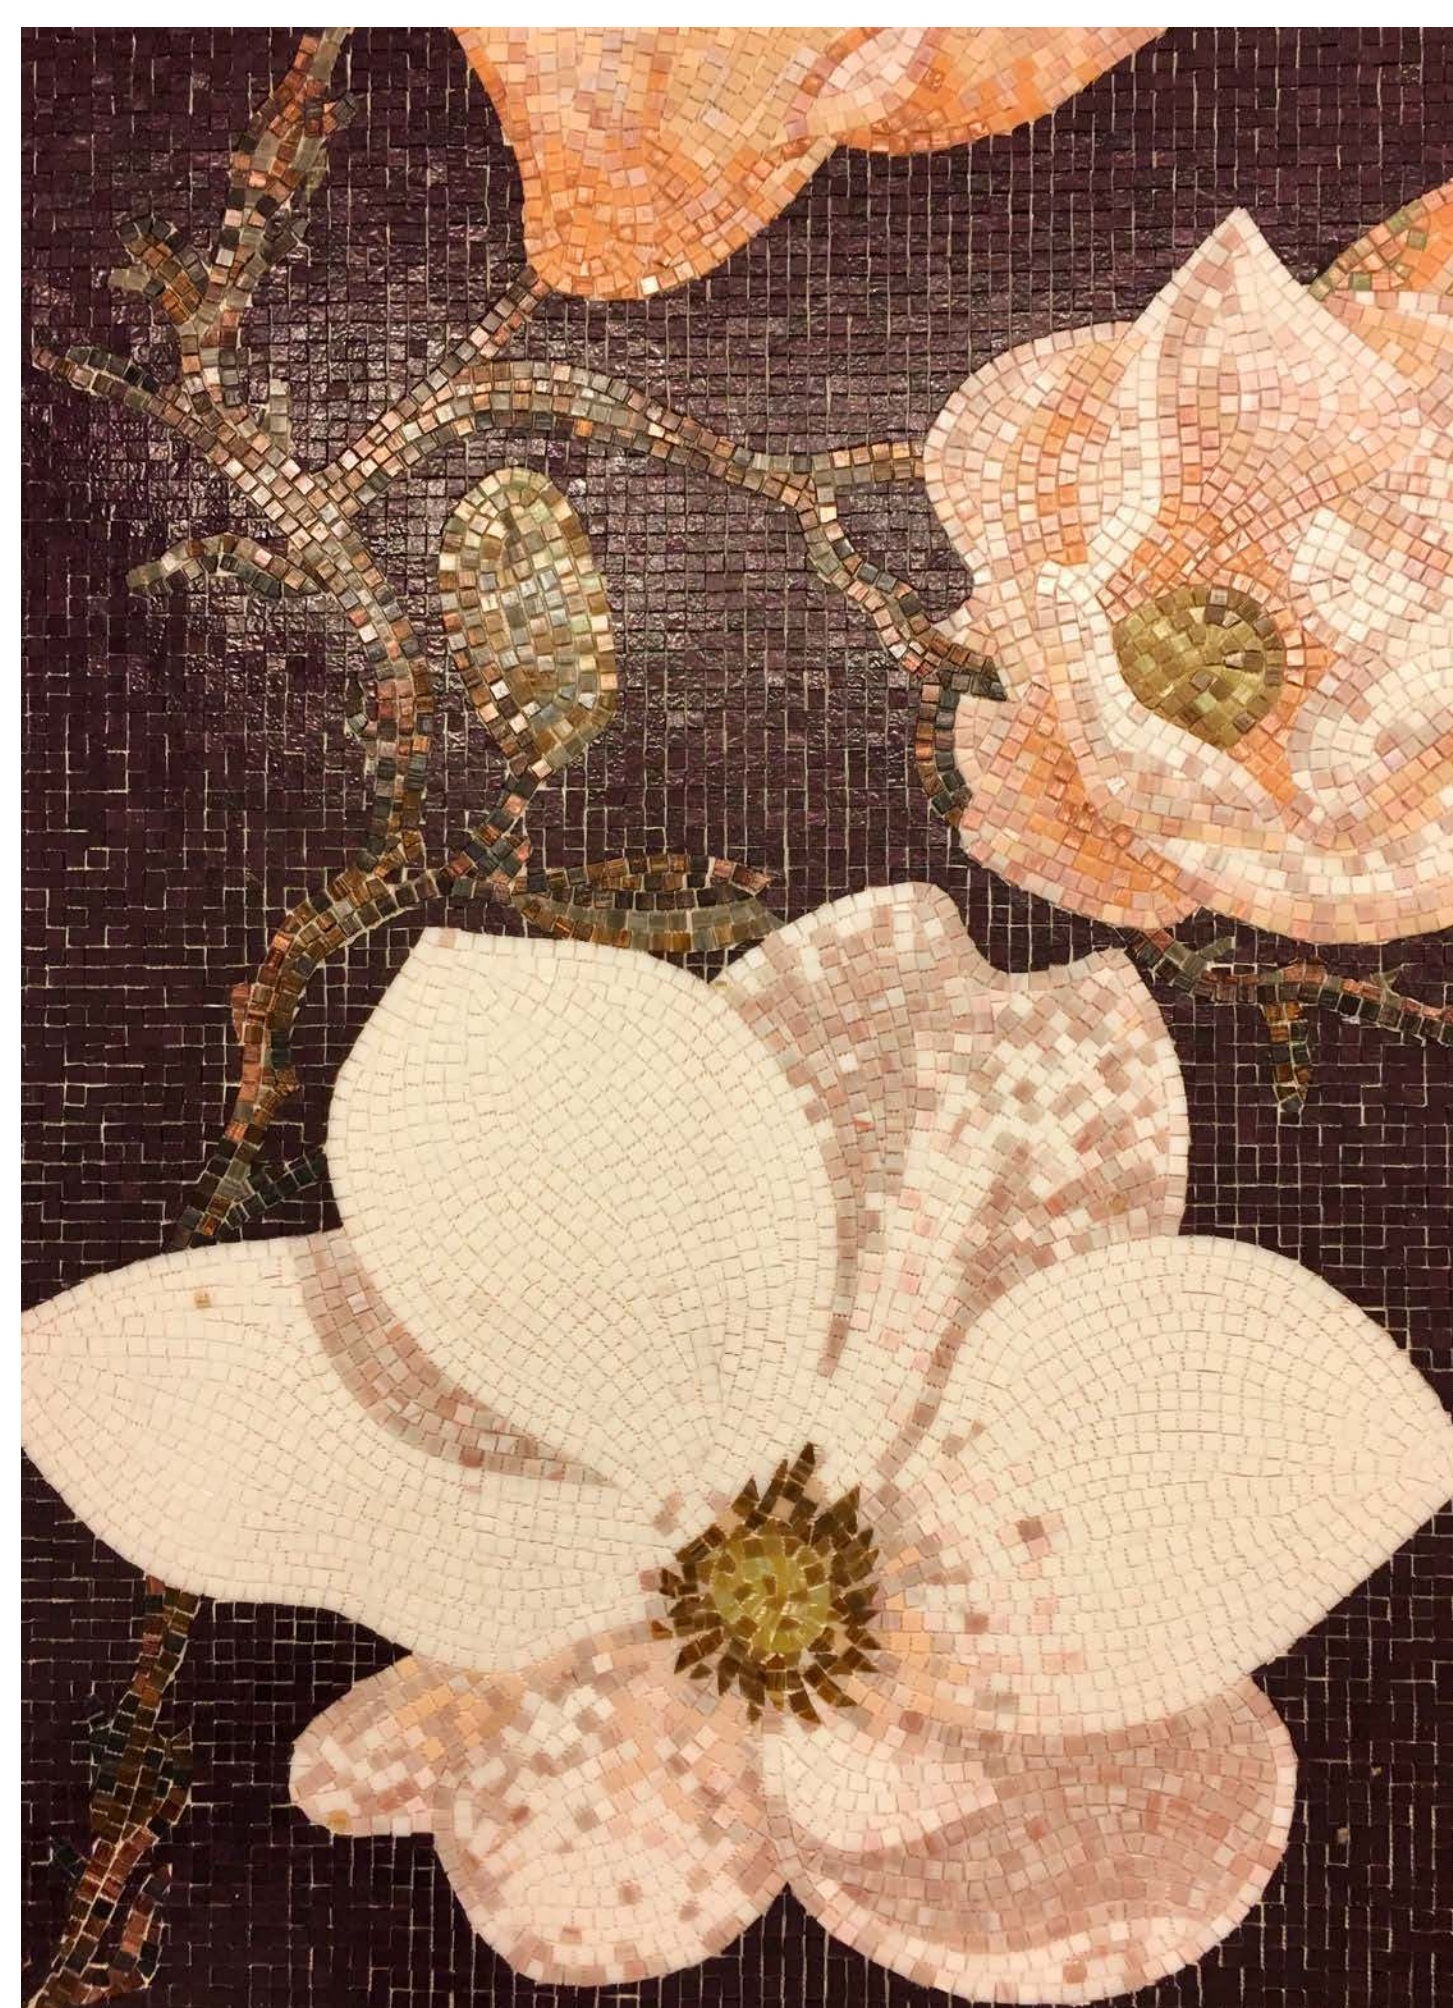


TREND  Born
with
style

TREND Dcors 2018 Preview Collection

February 2018

FLUTE ARTISTIC MOSAIC | 1x1 cm | 3/8" x 3/8"

Gold palms in a pure
mosaic expression.

FLUTE ARTISTIC MOSAIC | 1x1 cm | 3/8" x 3/8"

Power of flowers.
Harmony of the senses.

LYRIC ARTISTIC MOSAIC | 1 x 1 cm | 3/8" x 3/8"

CARILLION

ARTISTIC MOSAIC | 1 x 1 cm | 3/8" x 3/8"

LYRA ARTISTIC MOSAIC | 1x1 cm | 3/8" x 3/8"

Mosaic is the art of recreating the elements of nature even in the smallest detail.

Photo by Alexandra Seinet on Unsplash

JINGLE ARTISTIC MOSAIC | 1x1 cm | 3/8" x 3/8"

STEAM CAD MOSAIC | 1x1 cm | 3/8" x 3/8"

VELVET CAD MOSAIC | 1x1 cm | 3/8" x 3/8"

Rich with the
depth and intensity.

HYPNOTIC HEXAGONAL MOSAIC