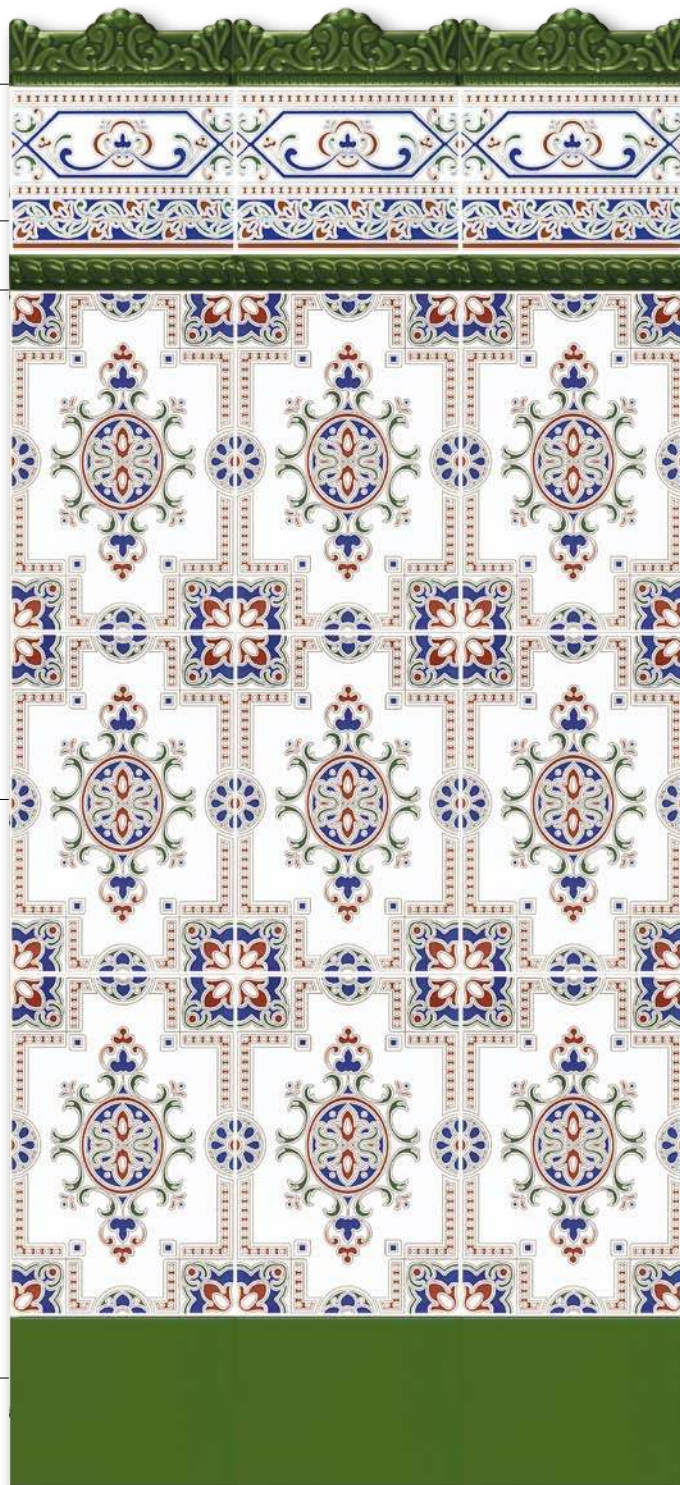

Colección *Lócalo*

cerámica ribesalbes, s. a.

The logo for Cerámica Ribesalbes is a stylized, light-colored emblem. It features a central vertical element that resembles a stylized 'R' or a similar character, with flowing, curved lines extending from its top and bottom, creating a sense of movement and elegance. The background of the entire image is a dark, repeating pattern of intricate geometric and floral motifs, including octagons and floral designs, which adds a rich, textured backdrop to the logo.

Cenefa Cádiz

15x20

Cordón verde

3x20

Cádiz

20x30

Liso verde

15x20