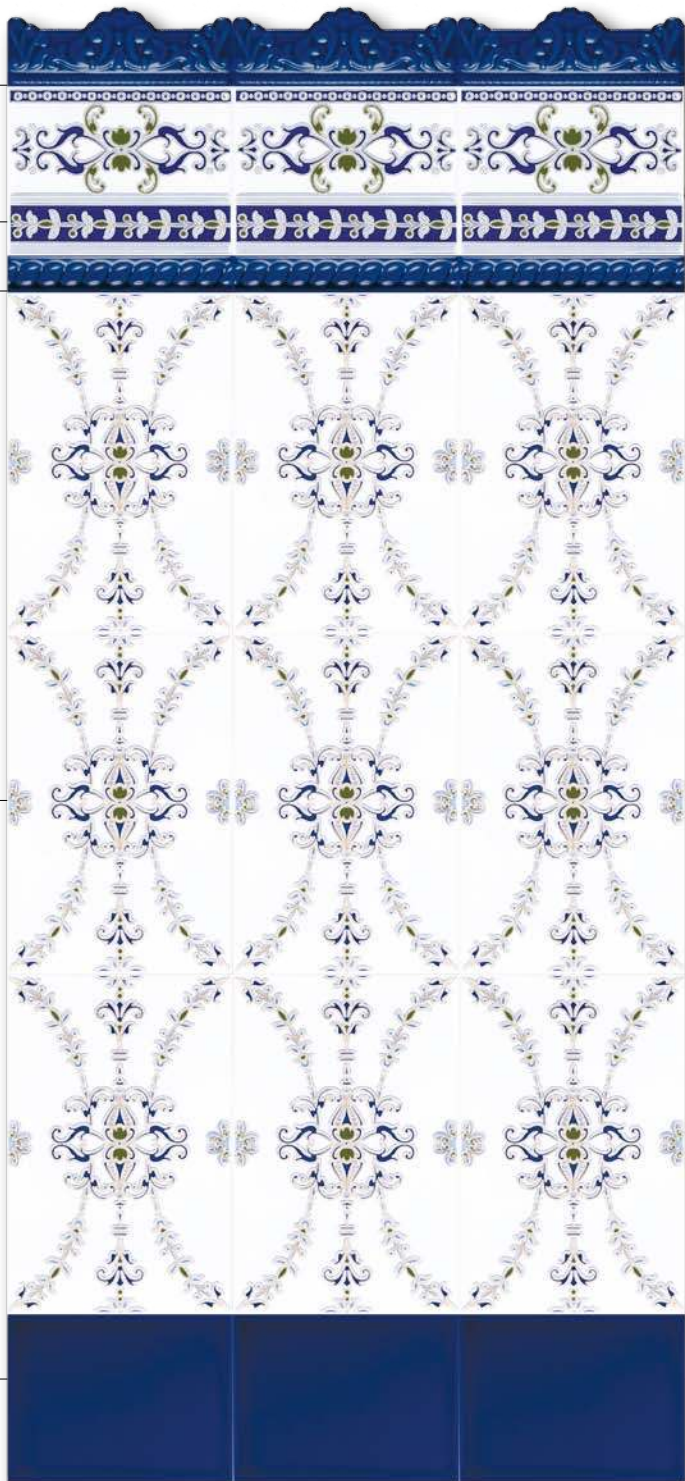

Moldura barroca azul
Valencia

5x20

Cenefa Cartuja

15x20

Cordón azul Valencia

3x20

Cartuja

20x30

Liso azul

15x20

Cartuja