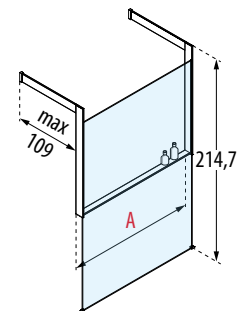

KUADRA HF FRAME WITH STORAGE SHELF

Dimensions	Code	Glass	Profile		
Actual size		1	U	B	H
A		Clear	Matt White	Silver	Matt Black
114	KUADFC116PO-		1.010 €	1.115 €	1.240 €
134	KUADFC136PO-		1.070 €	1.180 €	1.310 €
154	KUADFC156PO-		1.115 €	1.230 €	1.365 €