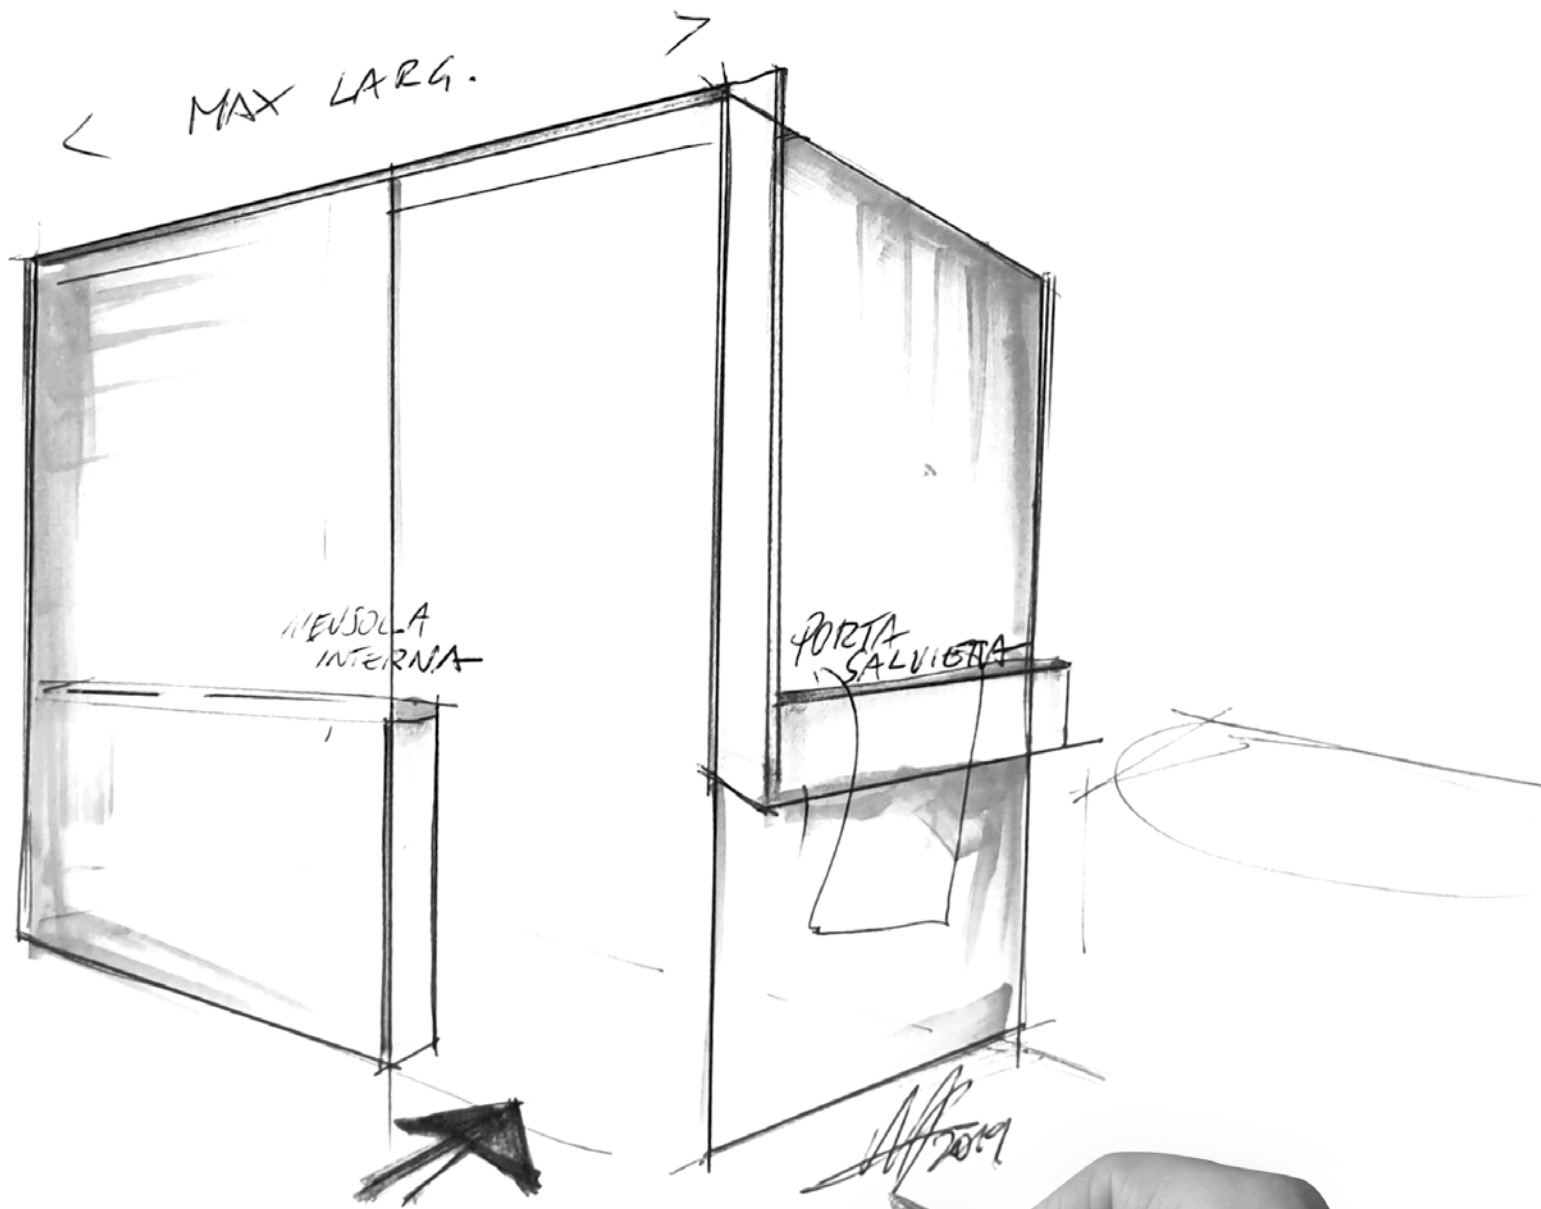

FRAME COLLECTION

07	KUADRA H KIT
17	KUADRA HF KIT
21	KUADRA H+H
29	KUADRA HN
33	KUADRA HW
41	KUADRA HWS
43	UNIT BY IOTTI
49	ACCESSORIES

EDGE COLLECTION

60	GIADA H
61	GIADA HF KIT
62	GIADA H+H KIT
63	GIADA HA
67	UNIT BY IOTTI
70	ACCESSORIES

BATHTUBS IN NOVOTECH

77	INFINITIVE
87	SHIP

WHIRLPOOL BATHS

101	DIVINA OUTDOOR