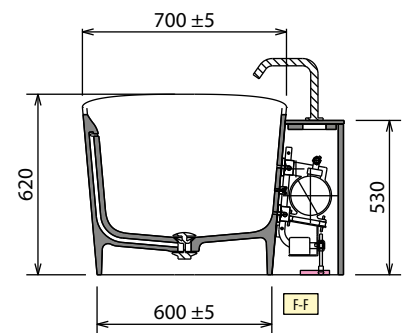

* Area for the preparation of electrical connection in the case of perimeter light for the bathtub. Plan remote control for switching on and off (not supplied).

MODEL	A	B	C	D	WEIGHT	CAPACITY IN LITRES
Ship 150	1500 mm	1280 mm	900 mm	1650 mm	105 kg	260 lt
Ship 160	1600mm	1380 mm	950 mm	1750 mm	115 kg	290 lt

HYDRAULIC SPECIFICATIONS
1 Natural Air jet
Siphon with 40 mm attachment

ELECTRICAL SPECIFICATIONS
Current 220-230 V
Frequency 50 Hz
Maximum absorbed power:
Natural Air: 1050 W

Install a 30mA residual-current device upstream with an omnipolar switch with minimum of ≥ 3 mm between the contacts.