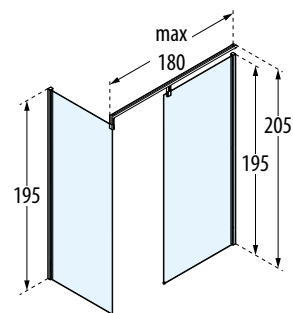

GIADA H+H KIT EDGE

TO COMPOSE A GIADA H+H, SELECT 3 CODES: GIADA H + GIADA H + EDGE FASTENING BAR

EDGE FASTENING BAR FOR GIADA H+H

Finishing	Dimensions (cm)	Code	Price
White	180	R80EDGHH180-A	190 €
Silver	180	R80EDGHH180-B	210 €
Chrome	180	R80EDGHH180-K	235 €
Matt Black	180	R80EDGHH180-H	235 €