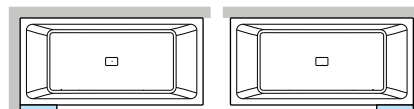

TOWEL HOLDER WITH ILLUMINATED SHELF

to combine with Divina, Calos 2.0 and Sense 3-4 bathtub