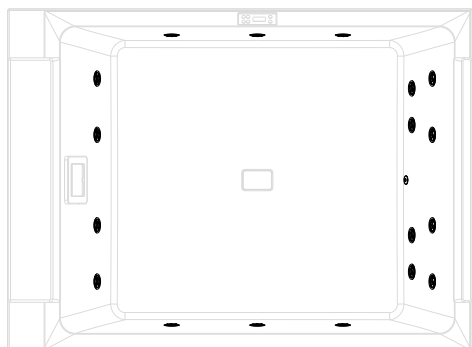

DIVINA OUTDOOR

OUTDOOR WHIRLPOOL BATH

Dimensions		Capacity	Code	Scelta funzioni/Prezzo			
cm	H	lt.		Standard con luci led	Aqua clean con luci led	Cromolight + audio Bluetooth	Aqua clean + Cromolight + audio Bluetooth
BASIC							
				0-A0K	8-A0K	6-A0K	9-A0K
190x140	75	500	D05190140	9.500 €	+ 1.100 €	+ 825 €	+ 1.750 €
PLUS							
				0-A0K	8-A0K	6-A0K	9-A0K
190x140	75	500	D04190140	11.000 €	+ 1.100 €	+ 825 €	+ 1.750 €
TOP							
				0-A0K	8-A0K	6-A0K	9-A0K
190x140	75	500	DOP190140	12.900 €	+ 1.100 €	+ 825 €	+ 1.750 €

Code	Select the panels/price			
	Oak-Alpine	Oak-Concrete	Oxid	Quarz
STANDARD THERMAL INSULATION				
	P1	P2	P3	P4
PANV2F2LDIVDO-	1.600 €	1.600 €	1.600 €	1.600 €
PLUS THERMAL INSULATION (suitable in mild weather conditions)				
	P1	P2	P3	P4
PANV2F2LDIVDOT-	1.900 €	1.900 €	1.900 €	1.900 €

THE STANDARD VERSION INCLUDES 4 WHITE LED LIGHTS

BASIC VERSION

18 BACK / SIDE / FOOT JETS
2 NATURAL AIR JETS