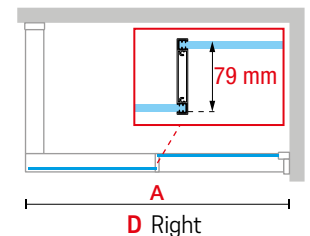

ENTRY SIDE STORAGE SHELF - TOWEL HOLDER							
134↔137	KUADHWZPOS140	D-	S-		1.500 €	1.650 €	1.815 €
144↔147	KUADHWZPOS150	D-	S-		1.520 €	1.670 €	1.840 €
154↔157	KUADHWZPOS160	D-	S-		1.560 €	1.715 €	1.885 €
164↔167	KUADHWZPOS170	D-	S-		1.575 €	1.735 €	1.910 €
174↔177	KUADHWZPOS180	D-	S-		1.595 €	1.755 €	1.930 €
194↔197	KUADHWZPOS200	D-	S-		1.615 €	1.775 €	1.955 €
214↔217	KUADHWZPOS220	D-	S-		1.645 €	1.810 €	1.990 €