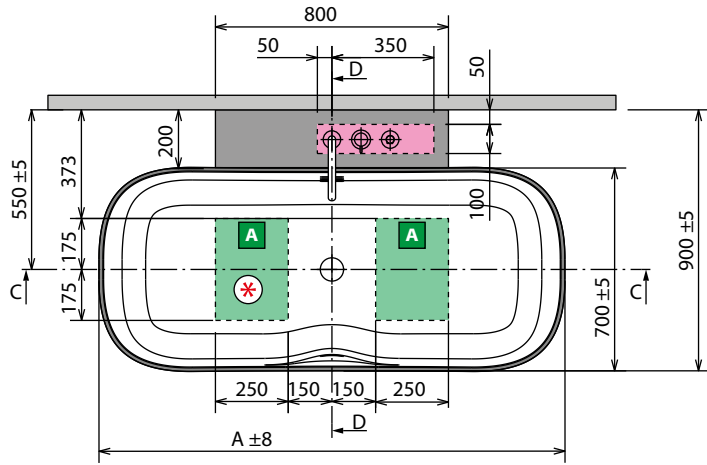

* Area for the preparation of electrical connection in the case of perimeter light for the bathtub. Plan remote control for switching on and off (not supplied).

MODEL	A	B	C	D	WEIGHT	CAPACITY IN LITRES
Ship 150	1500 mm	1280 mm	900 mm	1650 mm	105 kg	260 lt
Ship 160	1600mm	1380 mm	950 mm	1750 mm	115 kg	290 lt

HYDRAULIC SPECIFICATIONS
1 Natural Air jet
Siphon with 40 mm attachment

ELECTRICAL SPECIFICATIONS
Current 220-230 V
Frequency 50 Hz
Maximum absorbed power:
Natural Air: 1050 W

Install a 30mA residual-current device upstream with an omnipolar switch with minimum of ≥ 3 mm between the contacts.