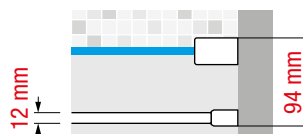

## “FRAME KIT” EXTERNAL BAR VERSION WITH TOWEL HOLDER

Code	Installation		Select the finishing / price			
	Right	Left	U	B	H	K
	D-	S-	Matt White	Silver	Matt Black	Chrome
<b>R80KUFRE10</b>			468 €	515 €	567 €	567 €