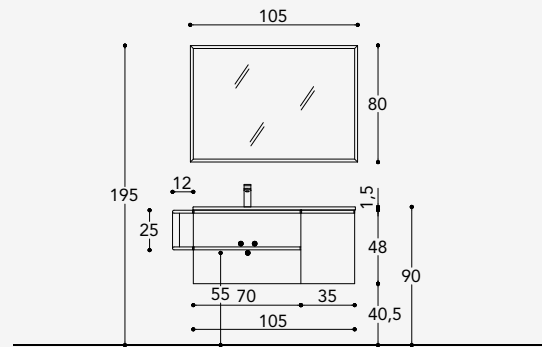

Article	Description	Price
S8LNEHFN	Base unit basin Top L.105 D.50 H.48 2 drawers and 1 door	€ 1.264
+ L99L1949		
S8LA14028L	Towel holder on left L.12 D.50	€ 220
L8LS	"Giada" mirror L.105 H.80	€ 447
COMPLETE COMPOSITION		€ 1.931