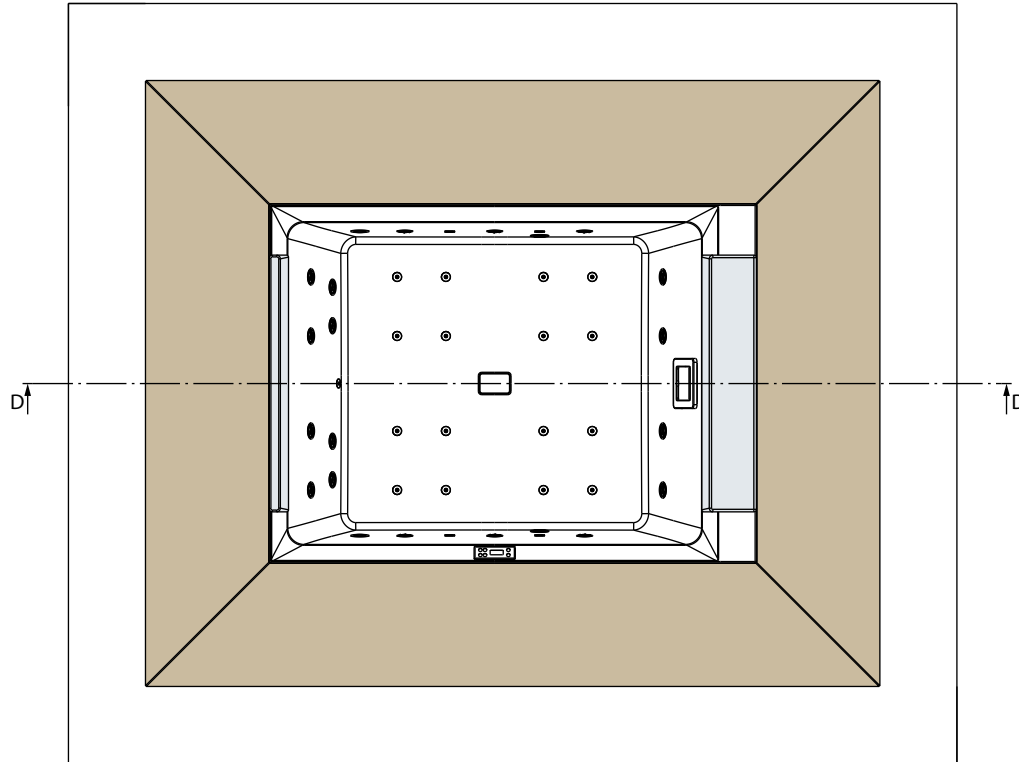

HYDRAULIC SPECIFICATIONS

maximum capacity 500 litres
18 side whirlpool jets
16 mini jets on the bottom
2 Natural Air jets

ELECTRICAL SPECIFICATIONS

Current 220-230 V
Frequency 50 Hz
Whirlpool: 1900 W
Natural Air: 1100 W
Max heat absorption heater +
low-speed pump: 2400 W

MECHANICAL CHARACTERISTICS

Total area 2.66 m²
Bathtub + components mass 200 kg
Users mass (2 pers.) 80+80 kg
Specific load on support base
3500 N/m²