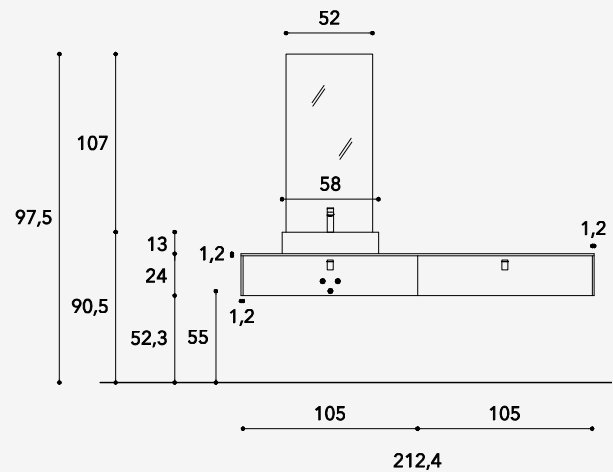

Article	Description	Price
L4MNC9ZL	Base unit basin Top L.90 D.50 H.36 1 drawer	€ 545
L4MUB120	Aluminium frame L.120 D.50 H.38.4	€ 437
L4MA1454	Support bracket aluminium frame	€ 78
L4MA1454	Support bracket aluminium frame	€ 78
L4MT0J22	Top with integrated basin L.109.8 D.50.3 Th.6	€ 1.032
L4MR4018	Lower resting shelf L.18.3 D.50 Th.1.2	€ 51
LDCS7190	"Rotondo" mirror diameter 90 cm LED back lighting	€ 434
COMPLETE COMPOSITION		€ 2.655

Article	Description	Price
L4FNC9FP	Base unit basin Top L.105 D.50 H.24 1 drawer	€ 558
L4FBEUFP	Base unit L.105 D.50 H.24 1 drawer	€ 540
L4PT0642	Top L.212.4 D.53 Th.1.2	€ 460
L99L108101	"Minima/R" basin Mineralsolid opaco	€ 397
L4PT0R04	Side frame H.24 D.53 Th.1.2 left	€ 102
L4PT0R04	Side frame H.24 D.53 Th.1.2 right	€ 102
L4ESA1A6	Mirror backlit 3 sides L.52 H.105	€ 363
BASIC COMPOSITION		€ 2.522

NOVELLINI IN-HOUSE PRODUCTION. FOR FURTHER INFORMATION, REQUEST THE **IOTTI CONTEMPORARY PRICE LIST BY NOVELLINI**