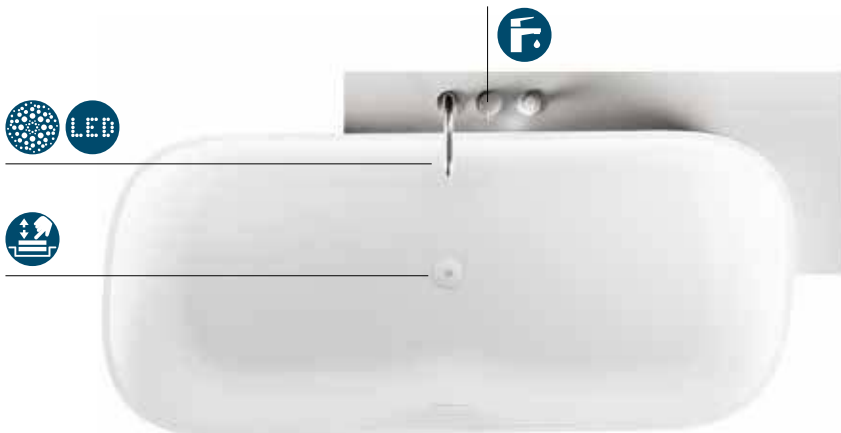

FUNCTIONS AND FEATURES

(available according to the equipment)

- **Natural air**
- **Internal white Led light**
- **Taps and fittings on side of bathtub**
- **Drainage system with click-clack plug.**

BATHTUB WITH INTEGRATED OVERFLOW
COMPLIANT WITH CURRENT REGULATIONS