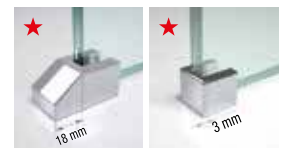

Feet for fastening to floor