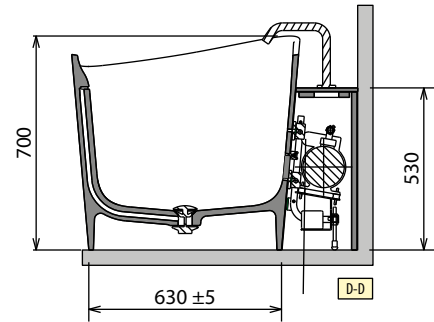

\* Area for the preparation of electrical connection in the case of perimeter light for the bathtub. Plan remote control for switching on and off (not supplied).

MODEL	WEIGHT	CAPACITY IN LITRES
Infinitive	135 kg	360 l