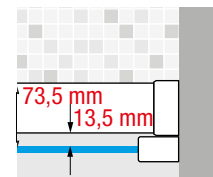

ENTRY SIDE TOWEL HOLDER - STORAGE SHELF

134↔137	KUADHWZPS0140	D-	S-	1.500 €	1.650 €	1.815 €
144↔147	KUADHWZPS0150	D-	S-	1.520 €	1.670 €	1.840 €
154↔157	KUADHWZPS0160	D-	S-	1.560 €	1.715 €	1.885 €
164↔167	KUADHWZPS0170	D-	S-	1.575 €	1.735 €	1.910 €
174↔177	KUADHWZPS0180	D-	S-	1.595 €	1.755 €	1.930 €
194↔197	KUADHWZPS0200	D-	S-	1.615 €	1.775 €	1.955 €
214↔217	KUADHWZPS0220	D-	S-	1.645 €	1.810 €	1.990 €