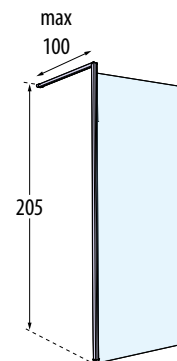

CEILING FASTENING BAR

Finishing	Code	Price
White	R801SOFEL-A	33 €
Chrome	R801SOFEL-K	35 €
Matt Black	R801SOFEL-H	35 €