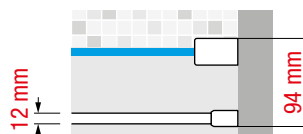

“FRAME KIT” EXTERNAL BAR CEILING VERSION WITH TOWEL HOLDER

Code	Installation		Select the finishing / price			
	Right	Left	U	B	H	K
	D-	S-	Matt White	Silver	Matt Black	Chrome
R80KUFRESOF			415 €	457 €	504 €	504 €