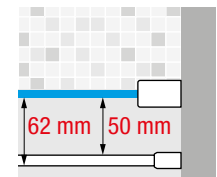

ENTRY SIDE STORAGE SHELF - TOWEL HOLDER							
134↔137	KUADHWZPOS140	D-	S-		1.500 €	1.650 €	1.815 €
144↔147	KUADHWZPOS150	D-	S-		1.520 €	1.670 €	1.840 €
154↔157	KUADHWZPOS160	D-	S-		1.560 €	1.715 €	1.885 €
164↔167	KUADHWZPOS170	D-	S-		1.575 €	1.735 €	1.910 €
174↔177	KUADHWZPOS180	D-	S-		1.595 €	1.755 €	1.930 €
194↔197	KUADHWZPOS200	D-	S-		1.615 €	1.775 €	1.955 €
214↔217	KUADHWZPOS220	D-	S-		1.645 €	1.810 €	1.990 €