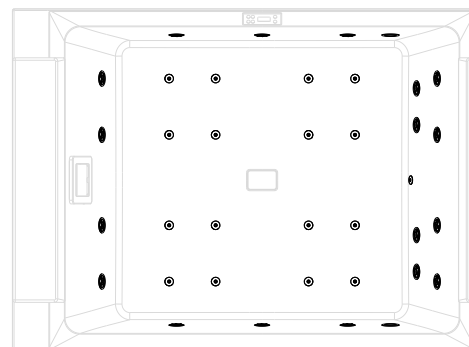

TOP VERSION

18 BACK / SIDE / FOOT JETS
16 MINI JETS ON THE BOTTOM
2 NATURAL AIR JETS