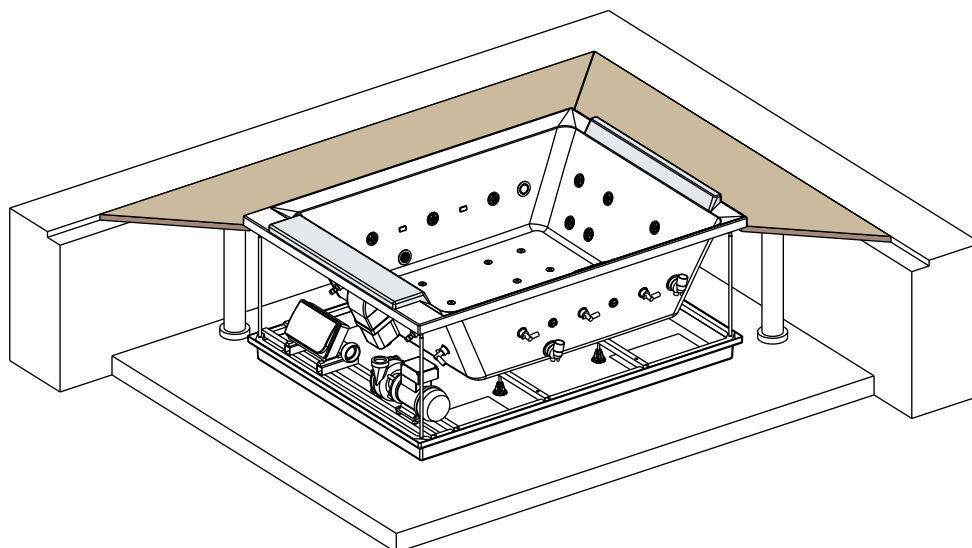

HYDRAULIC SPECIFICATIONS

maximum capacity 500 litres
18 side whirlpool jets
16 mini jets on the bottom
2 Natural Air jets

ELECTRICAL SPECIFICATIONS

Current 220-230 V
Frequency 50 Hz
Whirlpool: 1900 W
Natural Air: 1100 W
Max heat absorption heater +
low-speed pump: 2400 W

MECHANICAL CHARACTERISTICS

Total area 2.66 m²
Bathtub + components mass 200 kg
Users mass (2 pers.) 80+80 kg
Specific load on support base
3500 N/m²