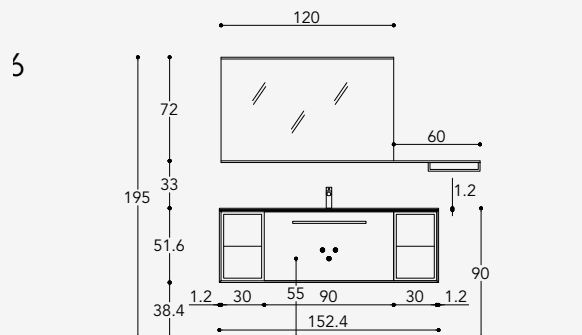

Article	Description	Price
L4MNC9FL	Base unit basin Top L.105 D.50 H.36 1 drawer	€ 535
L4MUB140	Aluminium frame L.140 D.50 H.38.4	€ 449
L4MA1454	Support bracket aluminium frame	€ 78
L4MA1454	Support bracket aluminium frame	€ 78
L4MT0J26	Top with integrated basin L.129.8 D.50.3 Th.6	€ 827
L4MR4023	Lower resting shelf L.23.3 D.50 Th.1.2	€ 57
L4AS12E5	Mirror L.140 H.72	€ 200
L4BA4487	Led light L.30 cromo	€ 95
L4EA1407	Magnifying mirror	€ 109
S4EV94E5	Mini Boiserie L.140 D.12 H.24 1 shelf+glass holes and hair dryer holder	€ 352
L4EA1401	Toothbrush holder glass	€ 15
L4EA1401	Toothbrush holder glass	€ 15
COMPLETE COMPOSITION		€ 2.810

Article	Description	Price
L4MNC9ZN	Base unit basin Top L.90 D.50 H.48 1 drawer	€ 631
L4MPL7VN	Open element L.30 D.50 H.48	€ 497
L4MPL7VN	Open element L.30 D.50 H.48	€ 497
L4MUC152	Aluminium frame L.152.4 D.50 H.50.3	€ 457
L4MT0H31	Top with integrated basin L.152.4 D.50.2 Th.1.2	€ 1.211
SPEC207D	Mirror L.120 with upper shelf with LED and lower shelf L.180 towel holder	€ 624
COMPLETE COMPOSITION		€ 3.917