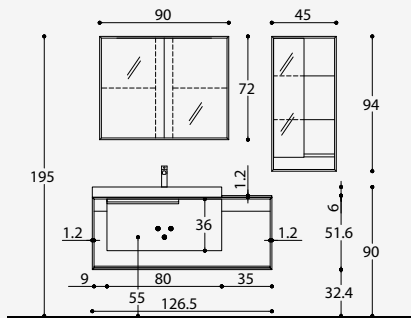

CENTIMETRO CMN.004

Drawer front, sides and top PVC Bianco Rigato
Aluminium frame Black Matt
Shelves Laccato Bianco opaco
Backlit LED mirror 3 sides
"Line" handles Nero opaco