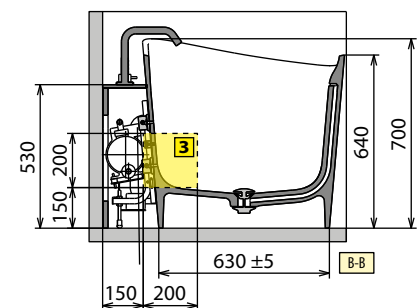

\* Area for the preparation of electrical connection in the case of perimeter light for the bathtub. Plan remote control for switching on and off (not supplied).

MODEL	WEIGHT	CAPACITY IN LITRES
Infinitive	135 kg	360 l