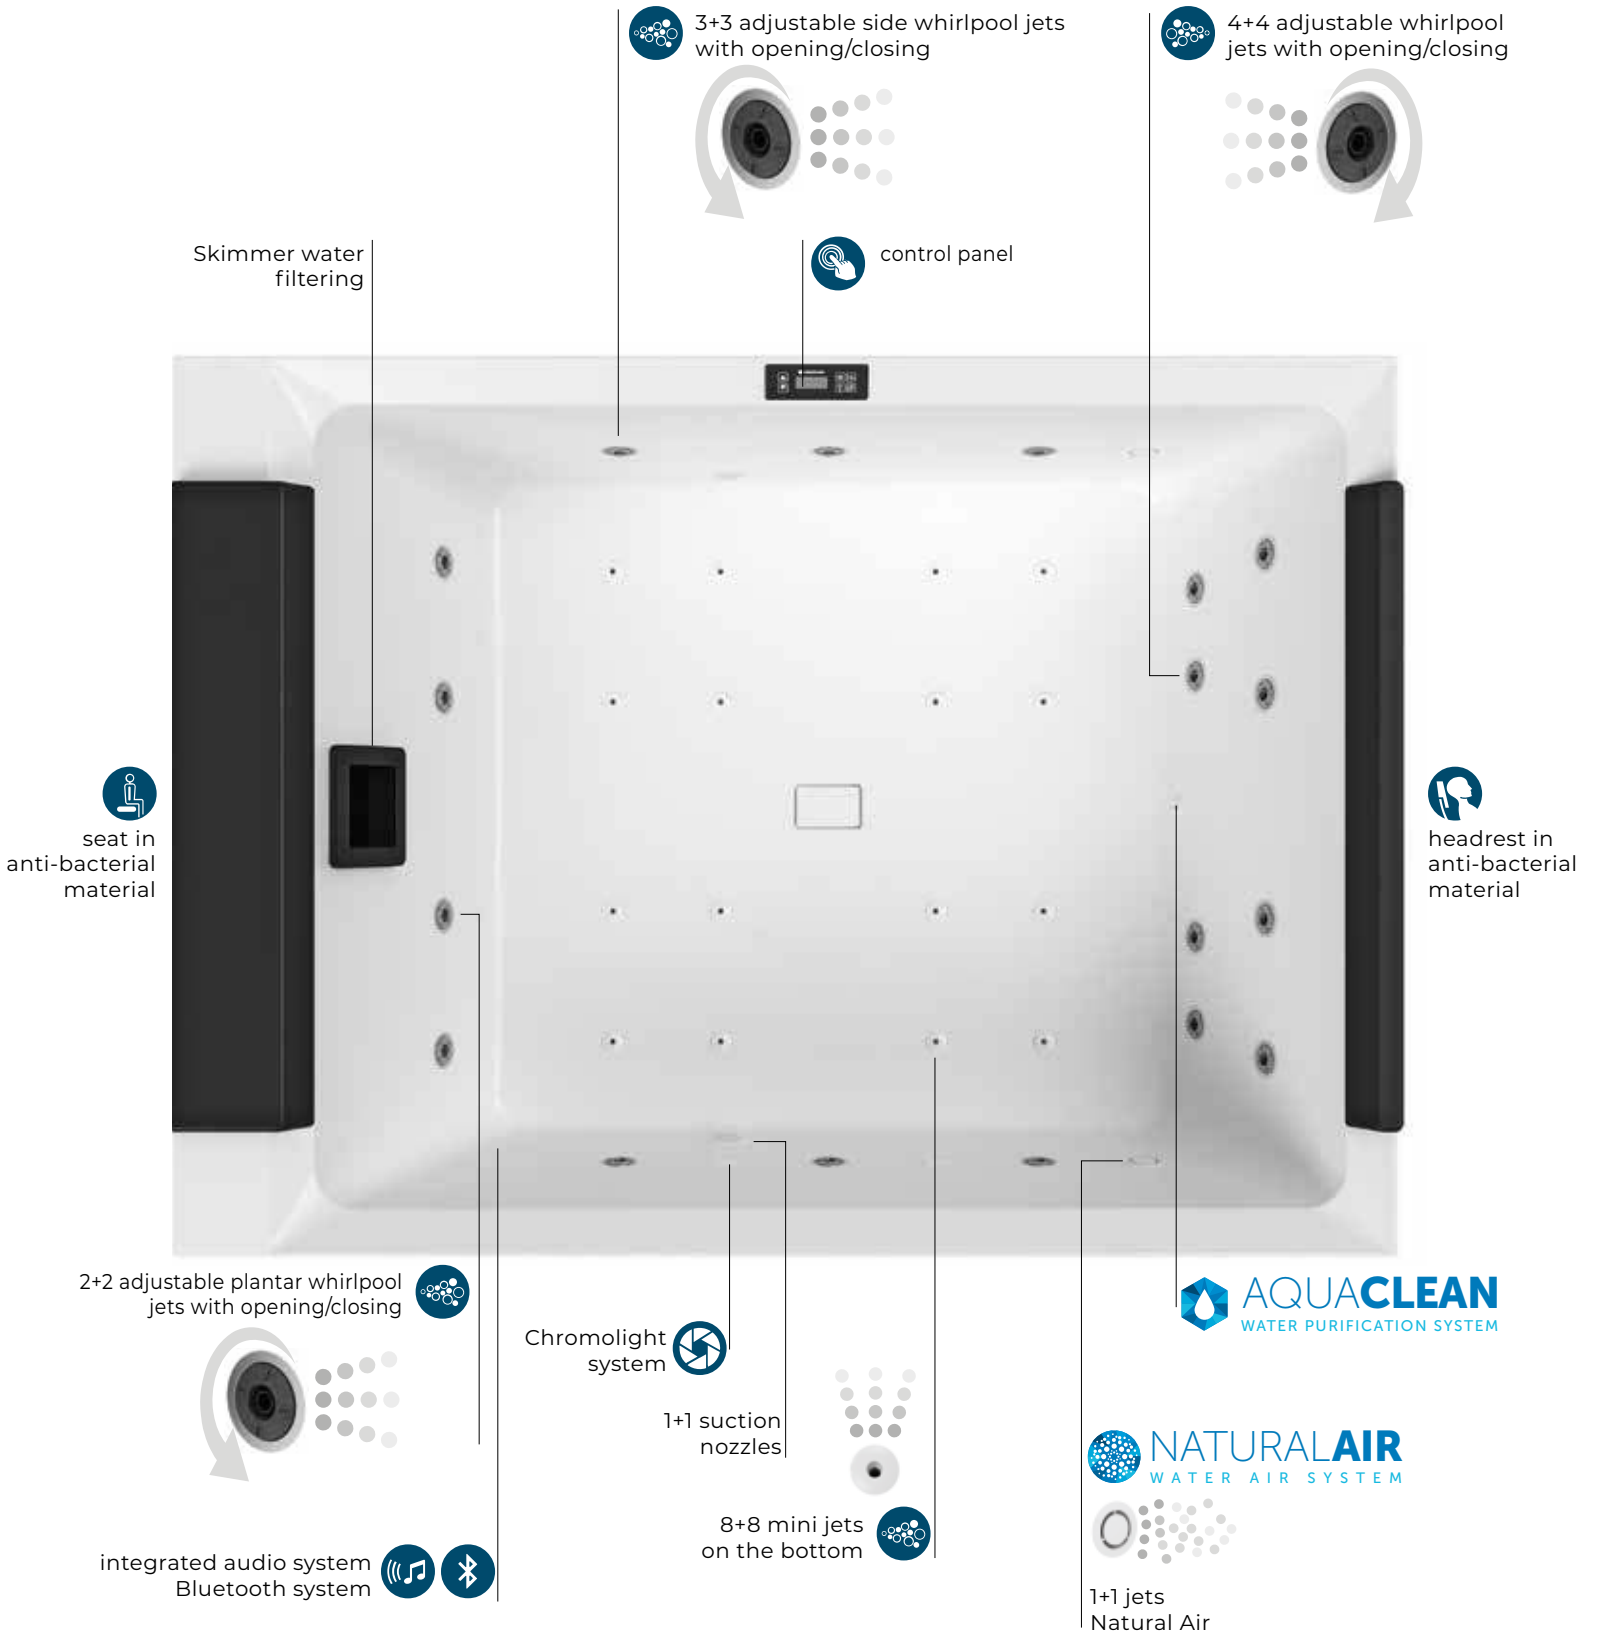

## **BATHTUB FINISH**

Bianco lucido

## **PANEL FINISH**

Oak-Alpine  
**code Z1**

Oak-Concrete  
**code Z2**

Oxid  
**code Z3**

Quarz  
**code Z4**

**MASSAGE AREA**

The powerful beneficial massage of the Divina Outdoor model reactivates blood circulation and relaxes your muscles.

The numerous adjustable jets have been specifically developed to provide a gentle massage in the lumbar, back, buttock, thigh, shin and foot area.

Designed for both the individual or for couples.