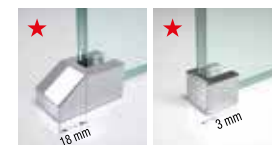

Feet for fastening to floor