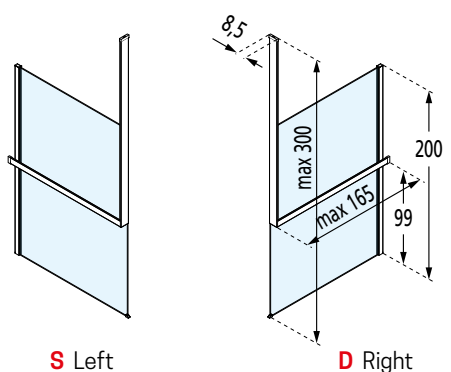

“FRAME KIT” EXTERNAL BAR CEILING VERSION WITH TOWEL HOLDER

Code	Installation		Select the finishing / price			
	Right	Left	U	B	H	K
	D-	S-	Matt White	Silver	Matt Black	Chrome
R80KUFRESOF			415 €	457 €	504 €	504 €