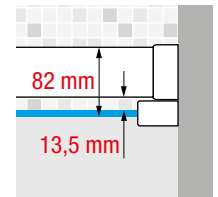

Dimensions	Code	Installation		Profile		
		Right	Left	U	B	H
Actual size		D-	S-			
		D-	S-			
A				Matt White	Silver	Matt Black
117	R90AKFBPO	D-	S-	250 €	270 €	295 €
157	R90AKFBPO16	D-	S-	275 €	300 €	325 €