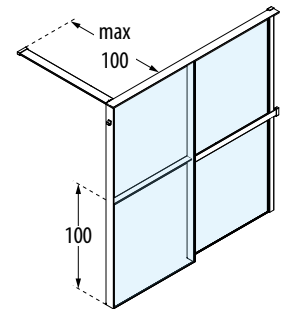

## PROFILE FINISHES

Matt White  
code U

Silver  
code B

Matt Black  
code H

Dimensions	Code	Installation		Glass	Profile		
		Right	Left		1	U	B
Actual size		D-	S-	1	U	B	H
<b>A</b>				Clear	Matt White	Silver	Matt Black