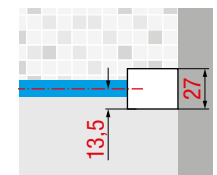

ENTRY SIDE STORAGE SHELF - TOWEL HOLDER							
134↔137	KUADHWZPOS140	D-	S-		1.500 €	1.650 €	1.815 €
144↔147	KUADHWZPOS150	D-	S-		1.520 €	1.670 €	1.840 €
154↔157	KUADHWZPOS160	D-	S-		1.560 €	1.715 €	1.885 €
164↔167	KUADHWZPOS170	D-	S-		1.575 €	1.735 €	1.910 €
174↔177	KUADHWZPOS180	D-	S-		1.595 €	1.755 €	1.930 €
194↔197	KUADHWZPOS200	D-	S-		1.615 €	1.775 €	1.955 €
214↔217	KUADHWZPOS220	D-	S-		1.645 €	1.810 €	1.990 €