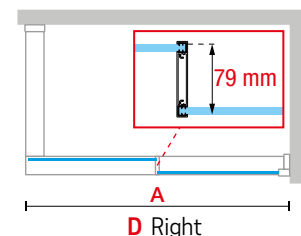

ENTRY SIDE TOWEL HOLDER - STORAGE SHELF

134↔137	KUADHWZPS0140	D-	S-	1.500 €	1.650 €	1.815 €
144↔147	KUADHWZPS0150	D-	S-	1.520 €	1.670 €	1.840 €
154↔157	KUADHWZPS0160	D-	S-	1.560 €	1.715 €	1.885 €
164↔167	KUADHWZPS0170	D-	S-	1.575 €	1.735 €	1.910 €
174↔177	KUADHWZPS0180	D-	S-	1.595 €	1.755 €	1.930 €
194↔197	KUADHWZPS0200	D-	S-	1.615 €	1.775 €	1.955 €
214↔217	KUADHWZPS0220	D-	S-	1.645 €	1.810 €	1.990 €