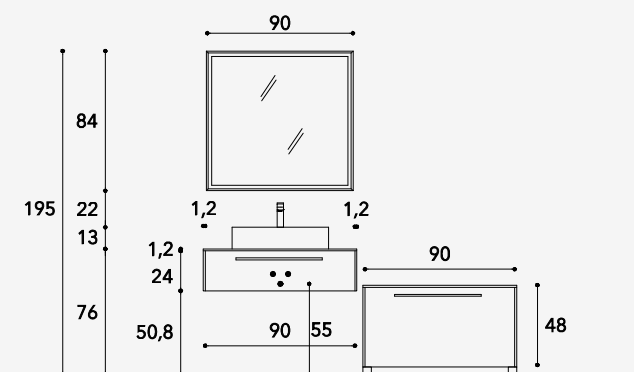

FRAME CN.105

Drawer fronts and doors Laccato Platino opaco
Top, counter top with integrated basin and Freestyle side frame
Mirror with LED backlit frame Bianco opaco
Open-plan elements Bianco opaco
"Line" handles Bianco opaco