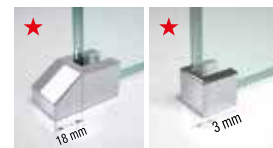

Feet for fastening to floor