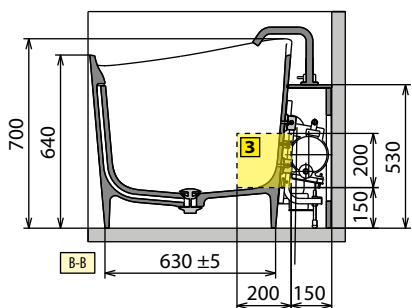

\* Area for the preparation of electrical connection in the case of perimeter light for the bathtub. Plan remote control for switching on and off (not supplied).

MODEL	WEIGHT	CAPACITY IN LITRES
Infinitive	135 kg	360 l