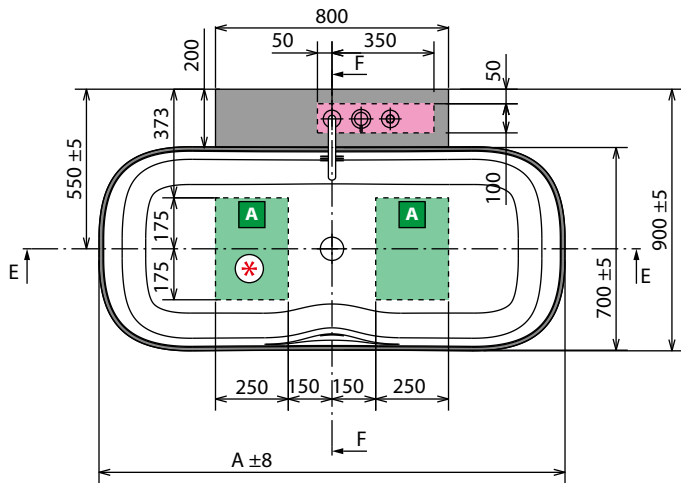

* Area for the preparation of electrical connection in the case of perimeter light for the bathtub. Plan remote control for switching on and off (not supplied).

MODEL	A	B	C	D	WEIGHT	CAPACITY IN LITRES
Ship 150	1500 mm	1280 mm	900 mm	1650 mm	105 kg	260 lt
Ship 160	1600mm	1380 mm	950 mm	1750 mm	115 kg	290 lt

HYDRAULIC SPECIFICATIONS
1 Natural Air jet
Siphon with 40 mm attachment

ELECTRICAL SPECIFICATIONS
Current 220-230 V
Frequency 50 Hz
Maximum absorbed power:
Natural Air: 1050 W

Install a 30mA residual-current device upstream with an omnipolar switch with minimum of ≥ 3 mm between the contacts.