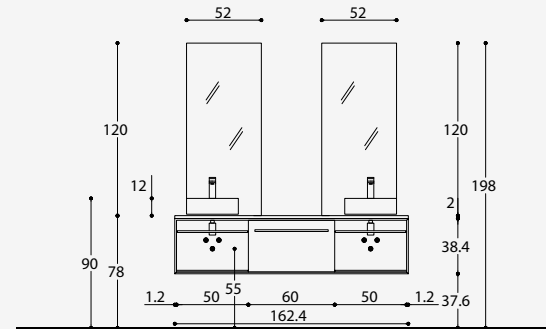

## CENTIMETRO CMN.004

Drawer front, sides and top PVC Bianco Rigato  
 Aluminium frame Black Matt  
 Shelves Laccato Bianco opaco  
 Backlit LED mirror 3 sides  
 "Line" handles Nero opaco

Article	Description	Price
L4MNC9PL	Base unit basin Top L.80 D.50 H.36 1 drawer	€ 532
L4MUC126	Aluminium frame L.126.5 D.50 H.50.4	€ 441
L4MA1454	Support bracket aluminium frame	€ 78
L4MA1454	Support bracket aluminium frame	€ 78
L4MT0J18	Top with integrated basin L.90.4 D.50.3 Th.6	€ 868
L4MR5036	Upper shelf L.36.2 D.50 Th.1.2	€ 79
L4MR4124	Lower resting shelf L123.9 D.50 Th.1.2	€ 228
L4EPN9Z6	"SLIDE" mirror unit L.90 D.14 H.72 with light kit	€ 916
<b>BASIC COMPOSITION</b>		<b>€ 3.220</b>
<b>OPTIONAL ELEMENTS</b>		
Article	Description	Price
① D4EPD6JC8	Vertical mirror unit L.45 D.18 H.94 1 door right	€ 596
<b>COMPLETE COMPOSITION</b>		<b>€ 3.816</b>