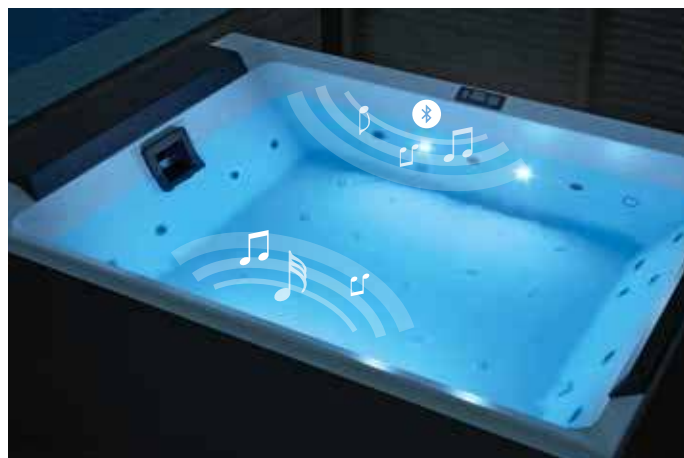

AVAILABLE FOR SHIPPING  
FROM **MARCH 2020**

NOVELLINI ONE STEP BEYOND  
TOTAL MENTAL AND PHYSICAL **RELAXATION**

DIVINA **OUTDOOR**

FRAME COLLECTION

EDGE COLLECTION

BATHTUBS

WHIRLPOOL BATHS

One step beyond with the **DIVINA OUTDOOR** whirlpool bath, the amazing new entry for 2020 combining reality with the future. Avant-garde design, technology, style, simple lines and comfort are combined to provide you with a unique multi-sensory experience, creating synergy between mind, body and environment.

# DIVINA **OUTDOOR**

# DIVINA OUTDOOR

### CONTROL PANEL

Wellness is here! Water, Air, Music and Technology. In a single, easy-to-use and intuitive control panel that allows you to manage all the functions of Novellini's Divina Outdoor whirlpool bath. Indulge in the ultimate unique relaxation experience.