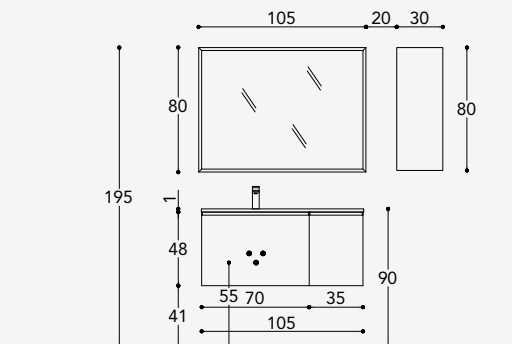

Article	Description	Price
S8LNN5FN	Base unit basin Top L.105 D.50 H.48 1 drawer and 1 door	€ 687
L8CT0H20	Integrated top Ocritech Neve	€ 630
L8LS	"Giada" mirror L.105 H.80	€ 447
BASIC COMPOSITION		€ 1.764

OPTIONAL ELEMENTS

Article	Description	Price
D8LPA1V6	Wall unit 1 door L.30 H.80 P.18.5	€ 326
COMPLETE COMPOSITION		€ 2.090