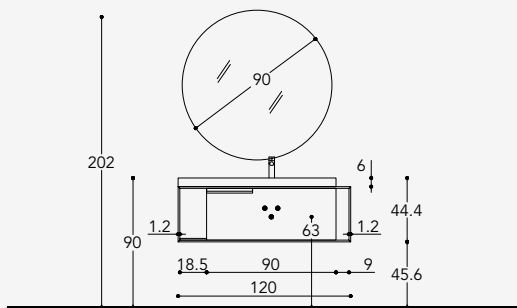

FRAME CN.101

Drawer fronts Eucalyptus opaco
Top and side frame Paperstone Slate
Base unit with wheels laundry basket Laccato Slate opaco
"Clip" handles Cuoio Grigio / Nichel satinato