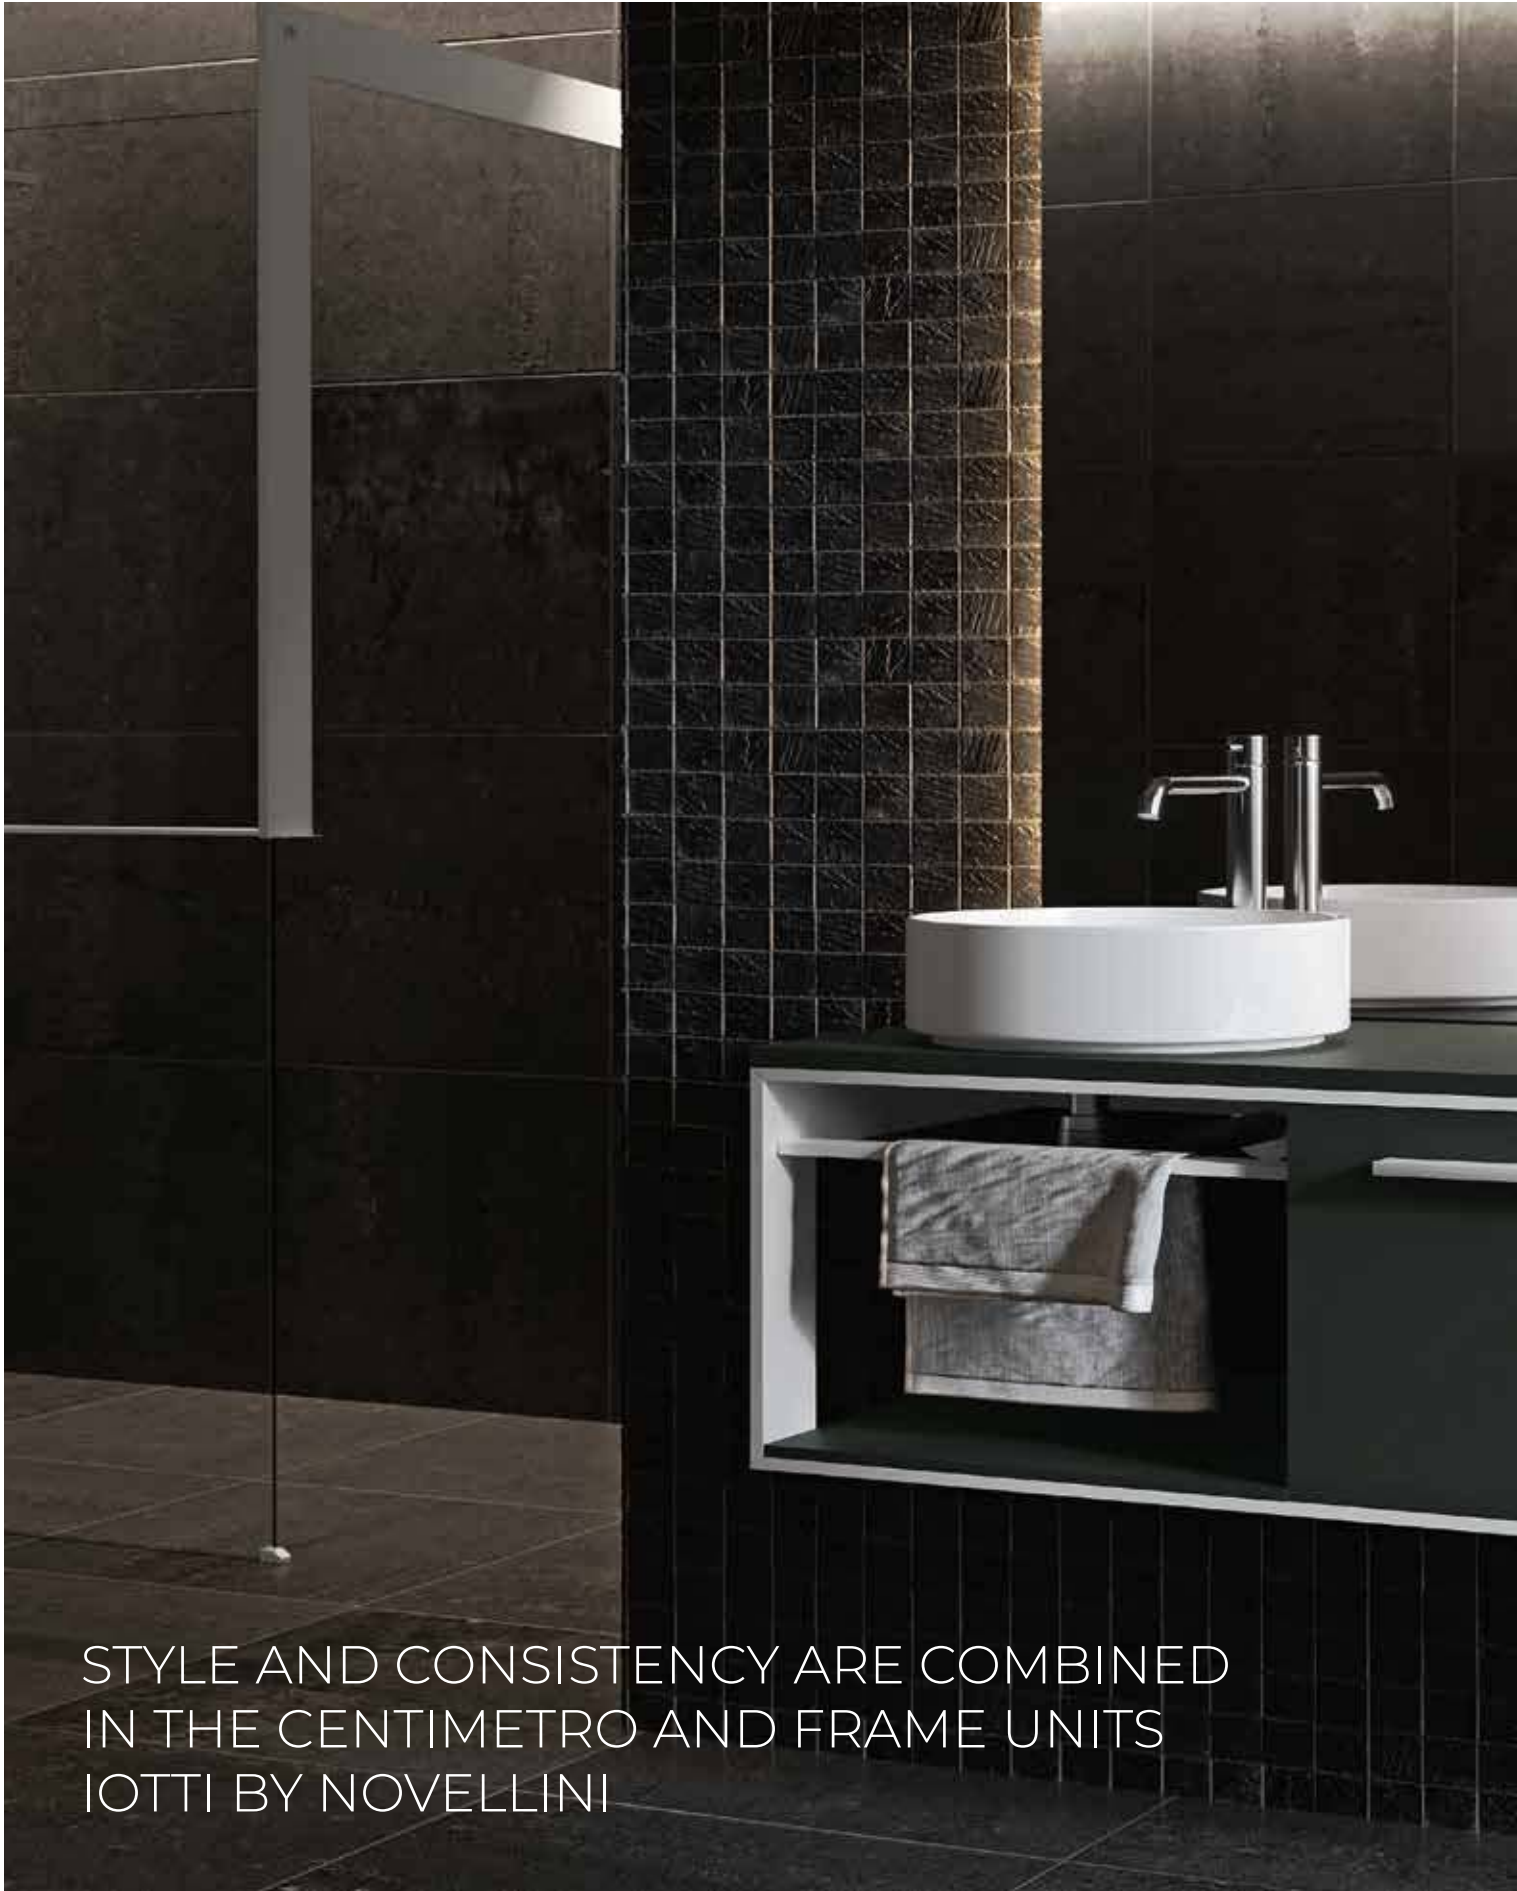

STYLE AND CONSISTENCY ARE COMBINED
IN THE CENTIMETRO AND FRAME UNITS
IOTTI BY NOVELLINI