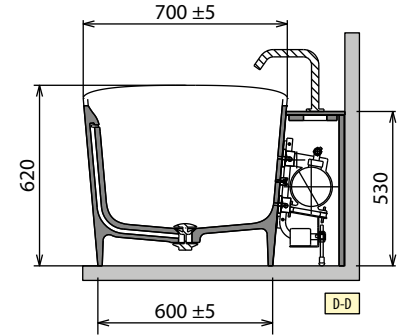

* Area for the preparation of electrical connection in the case of perimeter light for the bathtub. Plan remote control for switching on and off (not supplied).

MODEL	A	B	C	D	WEIGHT	CAPACITY IN LITRES
Ship 150	1500 mm	1280 mm	900 mm	1650 mm	105 kg	260 lt
Ship 160	1600mm	1380 mm	950 mm	1750 mm	115 kg	290 lt

HYDRAULIC SPECIFICATIONS
1 Natural Air jet
Siphon with 40 mm attachment

ELECTRICAL SPECIFICATIONS
Current 220-230 V
Frequency 50 Hz
Maximum absorbed power:
Natural Air: 1050 W

Install a 30mA residual-current device upstream with an omnipolar switch with minimum of ≥ 3 mm between the contacts.