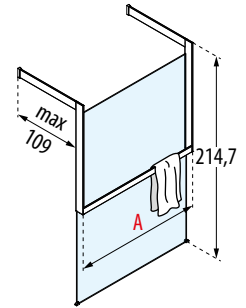

KUADRA HF FRAME WITH TOWEL HOLDER

Dimensions	Code	Glass	Profile			
Actual size		1	U	B	K	H
A		Clear	Matt White	Silver	Chrome	Matt Black
114	KUADFC116PS-		1.040 €	1.145 €	1.280 €	1.280 €
134	KUADFC136PS-		1.100 €	1.210 €	1.345 €	1.345 €
154	KUADFC156PS-		1.145 €	1.260 €	1.405 €	1.405 €