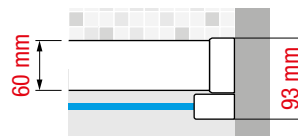

“FRAME KIT” INTERNAL BAR VERSION WITH SHELF HOLDER

Code	Installation		Select the finishing / price		
	Right	Left	U	B	H
	D-	S-			
R80KUFRI10			Matt White 436 €	Silver 483 €	Matt Black 536 €

“FRAME KIT” INTERNAL BAR CEILING VERSION WITH SHELF HOLDER

Code	Installation		Select the finishing / price		
	Right	Left	U	B	H
	D-	S-			
R80KUFRI10F			Matt White 384 €	Silver 426 €	Matt Black 473 €