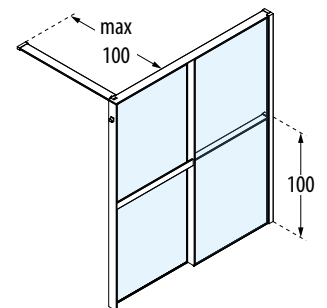

ENTRY SIDE TOWEL HOLDER - STORAGE SHELF

134↔137	KUADHWZPS0140	D-	S-	1.500 €	1.650 €	1.815 €
144↔147	KUADHWZPS0150	D-	S-	1.520 €	1.670 €	1.840 €
154↔157	KUADHWZPS0160	D-	S-	1.560 €	1.715 €	1.885 €
164↔167	KUADHWZPS0170	D-	S-	1.575 €	1.735 €	1.910 €
174↔177	KUADHWZPS0180	D-	S-	1.595 €	1.755 €	1.930 €
194↔197	KUADHWZPS0200	D-	S-	1.615 €	1.775 €	1.955 €
214↔217	KUADHWZPS0220	D-	S-	1.645 €	1.810 €	1.990 €