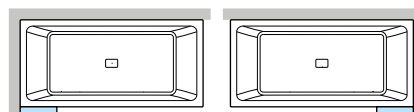

◀ **TOWEL HOLDER WITH ILLUMINATED SHELF**

to combine with Divina, Calos 2.0 and Sense 3-4 bathtub

**S** Left

**D** Right

Finishing	Dimensions (cm)	Code	D-	S-		Price
White	70	<b>R90AGEBPSML</b>	D-	S-	A	350 €
Silver		<b>R90AGEBPSML</b>	D-	S-	B	370 €
Matt Black		<b>R90AGEBPSML</b>	D-	S-	H	390 €