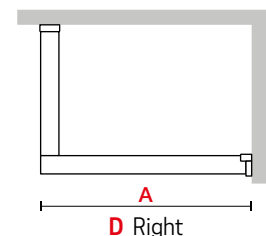

Close-up of system used to rest on the shower tray. Available in black or white