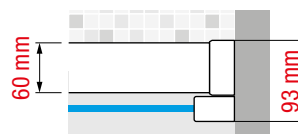

Construction of the code **Code** + **Right/Left** + **Profile** = Final product code