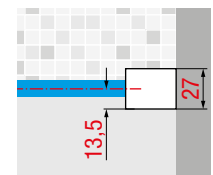

ENTRY SIDE TOWEL HOLDER - STORAGE SHELF

134↔137	KUADHWZPS0140	D-	S-	1.500 €	1.650 €	1.815 €
144↔147	KUADHWZPS0150	D-	S-	1.520 €	1.670 €	1.840 €
154↔157	KUADHWZPS0160	D-	S-	1.560 €	1.715 €	1.885 €
164↔167	KUADHWZPS0170	D-	S-	1.575 €	1.735 €	1.910 €
174↔177	KUADHWZPS0180	D-	S-	1.595 €	1.755 €	1.930 €
194↔197	KUADHWZPS0200	D-	S-	1.615 €	1.775 €	1.955 €
214↔217	KUADHWZPS0220	D-	S-	1.645 €	1.810 €	1.990 €