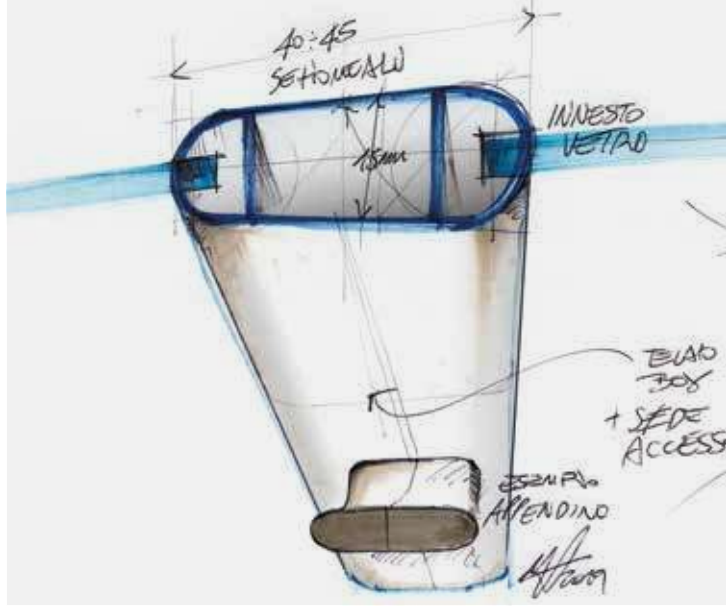

# D

**G**

**E**

**EDGE**

**Easy 2**  
shower column

**Custom Touch**  
shower tray

**Giada Edge**  
lotti unit by Novellini

AVAILABLE FOR SHIPPING  
FROM **APRIL 2020**