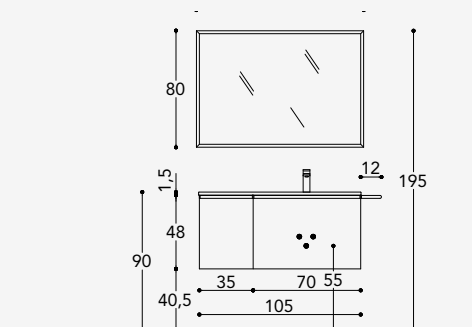

Article	Description	Price
D8LNE5FN + L99L1319	Base unit basin Top L.105 D.50 H.48 1 drawer and 1 door	€ 1.118
D8LA14018L	Towel holder on right L.12 D.50	€ 124
L8LS	"Giada" mirror L.105 H.80	€ 447
COMPLETE COMPOSITION		€ 1.689