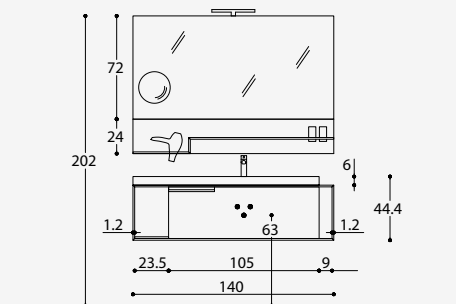

CENTIMETRO CMN.006

Drawer fronts, sides and open elements Laccato Perla opaco
Aluminium frame Black Matt
Top with integrated basin Custom Touch Nero
Mirror with LED illuminated shelves Black Matt
"Line" handles Nero opaco