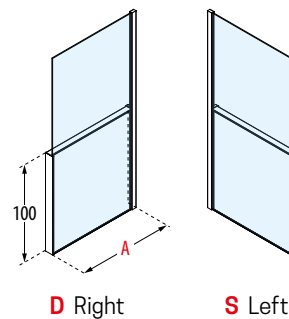

Dimensions	Code	Installation		Profile		
		Right	Left	U	B	H
Actual size		D-	S-			
		D-	S-			
A				Matt White	Silver	Matt Black
117	R90AKFBPO	D-	S-	250 €	270 €	295 €
157	R90AKFBPO16	D-	S-	275 €	300 €	325 €