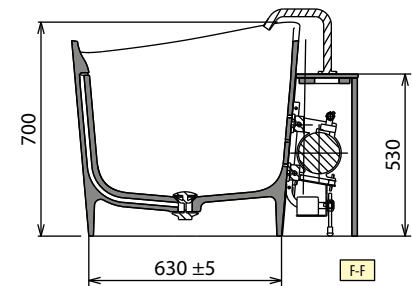

\* Area for the preparation of electrical connection in the case of perimeter light for the bathtub. Plan remote control for switching on and off (not supplied).

MODEL	WEIGHT	CAPACITY IN LITRES
Infinitive	135 kg	360 l