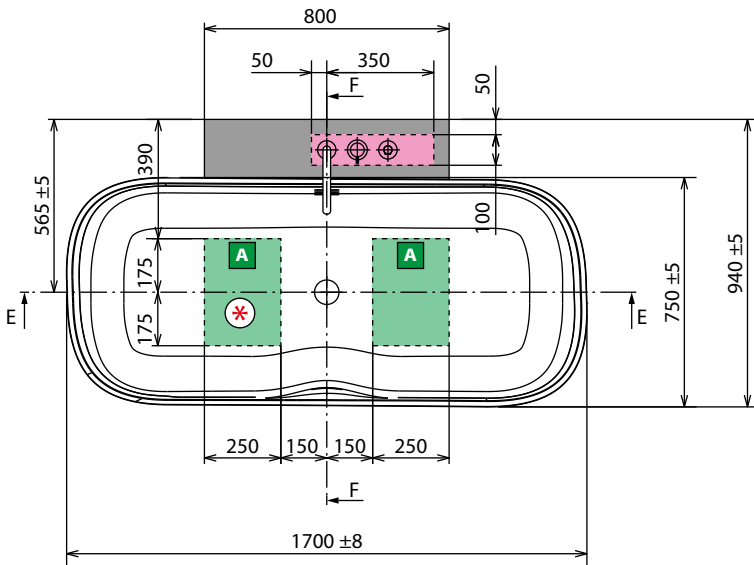

Novitech, the new-generation solid surface. Even thickness all over, pleasant to the touch and capable of creating an entirely new visual impact in perfect harmony with Novellini's understated design. Excellence in a nutshell.