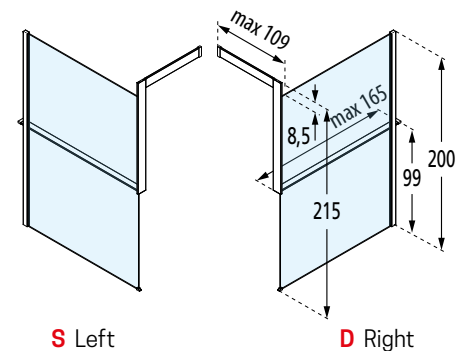

“FRAME KIT” INTERNAL BAR CEILING VERSION WITH SHELF HOLDER

Code	Installation		Select the finishing / price		
	Right	Left	U	B	H
	D-	S-			
R80KUFRI10F			Matt White 384 €	Silver 426 €	Matt Black 473 €