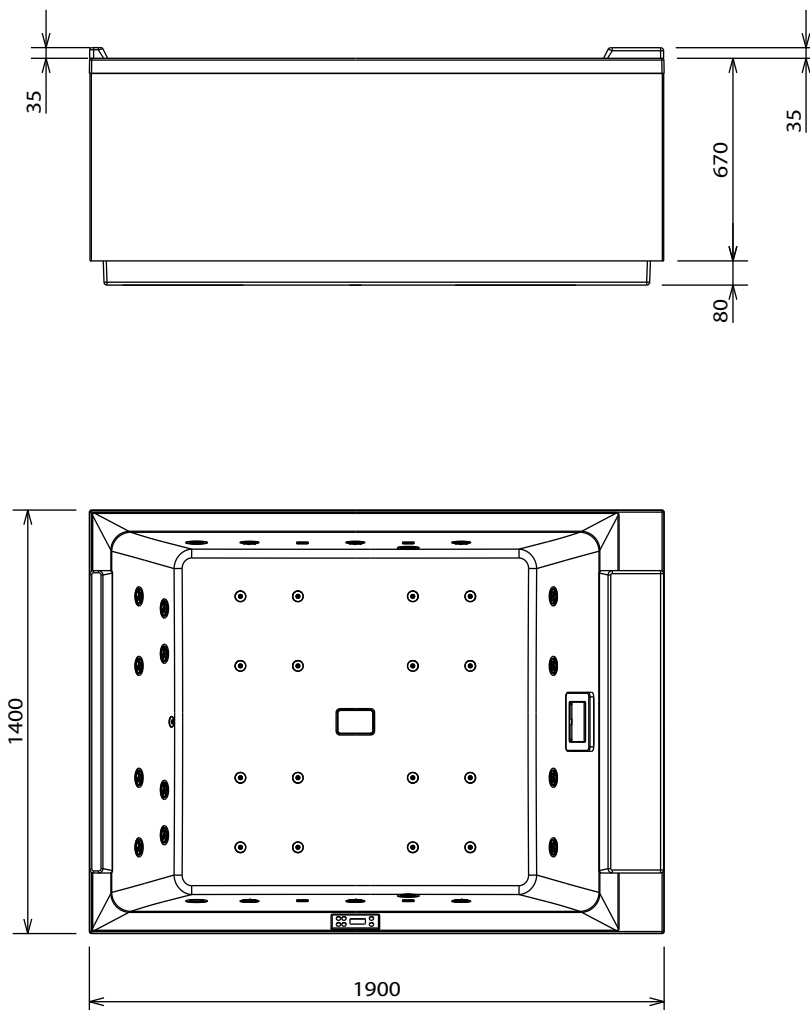

Maintenance

The product is manufactured with the best solutions available and guarantees extremely high standards of quality and reliability.

For correct operation, like all mini-swimming pools, ongoing and specific maintenance is required in compliance with the indications in the documentation provided and the provisions laid down by the regulations in force.

Water management is very important to ensure correct operation and water hygiene.

Novellini provides general indications, but it is the customer's responsibility in the case of private installations or the system manager's in the case of public installations.

If the water parameters are respected, e.g. constant monitoring of the concentration of chlorine and acid, the product will not be damaged by the formation of rust or failure of the electro-mechanical components (pump, heater).

This type of damage is not covered by the warranty.

Where indicated, the periodic maintenance schedule must be carried by a qualified technician.