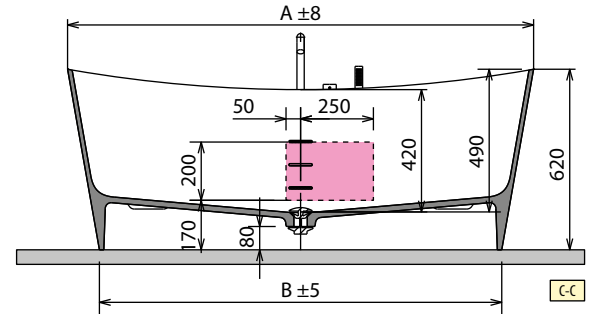

* Area for the preparation of electrical connection in the case of perimeter light for the bathtub. Plan remote control for switching on and off (not supplied).

MODEL	A	B	C	D	WEIGHT	CAPACITY IN LITRES
Ship 150	1500 mm	1280 mm	900 mm	1650 mm	105 kg	260 lt
Ship 160	1600mm	1380 mm	950 mm	1750 mm	115 kg	290 lt

HYDRAULIC SPECIFICATIONS
1 Natural Air jet
Siphon with 40 mm attachment

ELECTRICAL SPECIFICATIONS
Current 220-230 V
Frequency 50 Hz
Maximum absorbed power:
Natural Air: 1050 W

Install a 30mA residual-current device upstream with an omnipolar switch with minimum of ≥ 3 mm between the contacts.