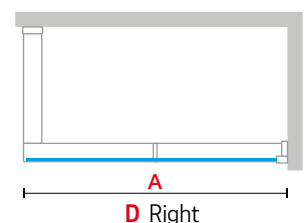

Close-up of system used to rest on the shower tray. Available in black or white