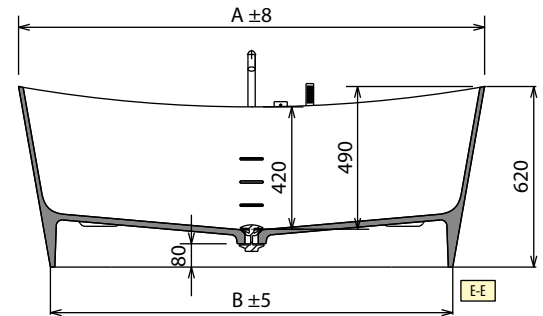

* Area for the preparation of electrical connection in the case of perimeter light for the bathtub. Plan remote control for switching on and off (not supplied).

MODEL	A	B	C	D	WEIGHT	CAPACITY IN LITRES
Ship 150	1500 mm	1280 mm	900 mm	1650 mm	105 kg	260 lt
Ship 160	1600mm	1380 mm	950 mm	1750 mm	115 kg	290 lt

HYDRAULIC SPECIFICATIONS
1 Natural Air jet
Siphon with 40 mm attachment

ELECTRICAL SPECIFICATIONS
Current 220-230 V
Frequency 50 Hz
Maximum absorbed power:
Natural Air: 1050 W

Install a 30mA residual-current device upstream with an omnipolar switch with minimum of ≥ 3 mm between the contacts.