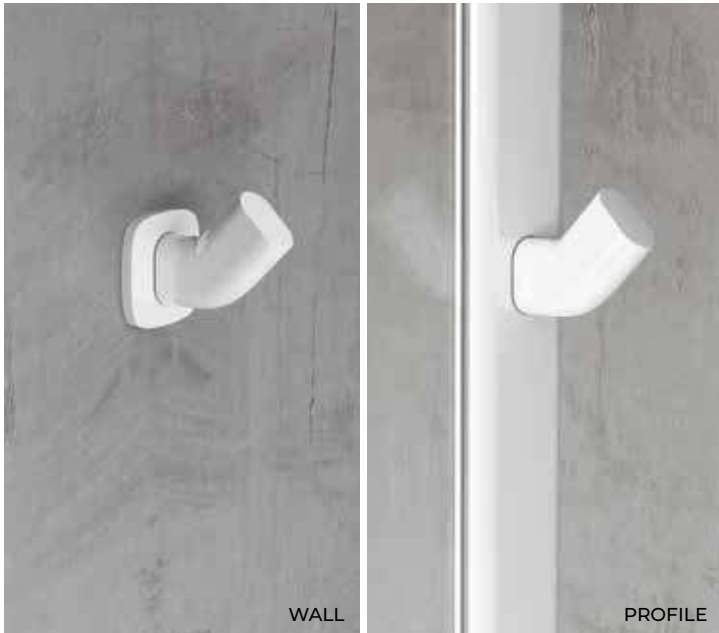

◀ **CLOTHES HOOK**

WALL

Finishing	Code	Price
White	R90AGEPAM-A	35 €
Silver	R90AGEPAM-B	40 €
Matt Black	R90AGEPAM-H	45 €

PROFILE

Finishing	Code	Price
White	R90AGEPAP-A	30 €
Silver	R90AGEPAP-B	35 €
Matt Black	R90AGEPAP-H	40 €