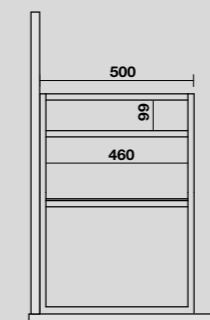

9332k1 LOUISE / 9332k2 LOUISE