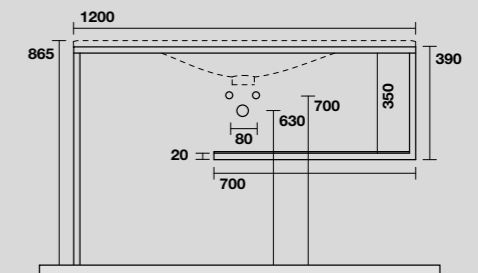

LOUISE STRUTTURA A TERRA PER LAVABO SHAPE 122 CM
LOUISE FLOOR-STANDING VANITY UNIT FOR 122 CM SHAPE WASHBASIN

9333k4
LOUISE struttura a terra in acciaio inox nero matt
con ripiano in gres bianco per Lavabo Shape 122 cm.
*LOUISE floor-standing black stainless steel vanity unit with white
gres shelf for 122 cm Shape washbasin.*