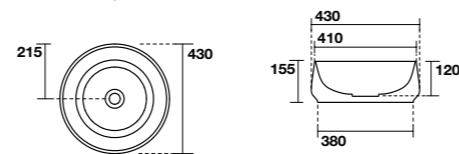

# TECHNICAL DATA

KERASAN

**4604**  
F10 lavabo appoggio Ø 43 H 15,5 cm.  
Disponibile anche in KERASAN+TECH.  
F10 Ø 43 H 15,5 cm countertop basin.  
Also available in KERASAN+TECH.

**4606**  
F10 Lavabo appoggio ovale 70x44 cm.  
Disponibile anche in KERASAN+TECH.  
F10 70x44 cm oval countertop basin.  
Also available in KERASAN+TECH.