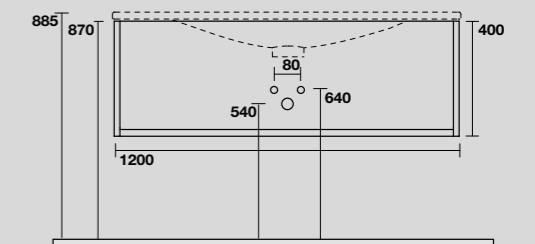

SHAPE MOBILE SOSPESO PER LAVABO SHAPE 122 CM
WALL-HUNG VANITY UNIT FOR 122 CM SHAPE WASHBASIN