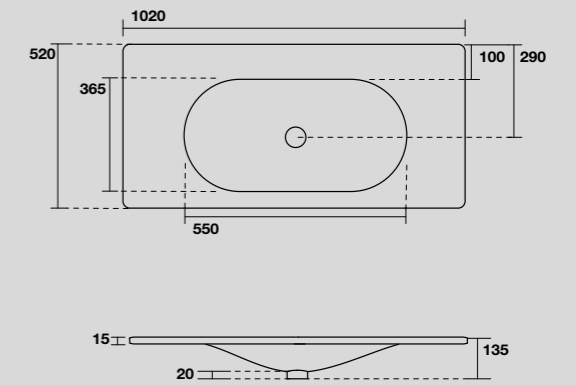

LAVABO SHAPE 102 CM
SHAPE 102 CM WASHBASIN