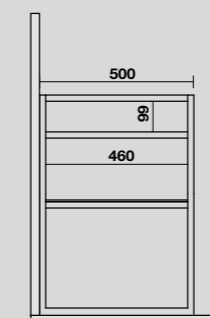

9332k3 LOUISE / 9332k4 LOUISE