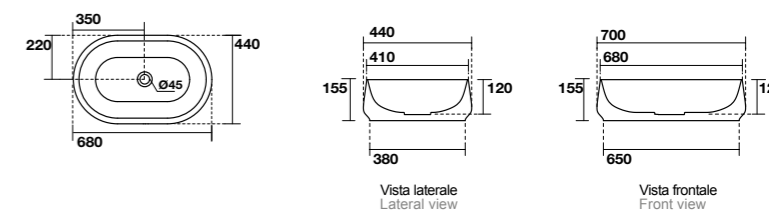

# TECHNICAL DATA

KERASAN

**4604**  
F10 lavabo appoggio Ø 43 H 15,5 cm.  
Disponibile anche in KERASAN+TECH.  
F10 Ø 43 H 15,5 cm countertop basin.  
Also available in KERASAN+TECH.

**4606**  
F10 Lavabo appoggio ovale 70x44 cm.  
Disponibile anche in KERASAN+TECH.  
F10 70x44 cm oval countertop basin.  
Also available in KERASAN+TECH.