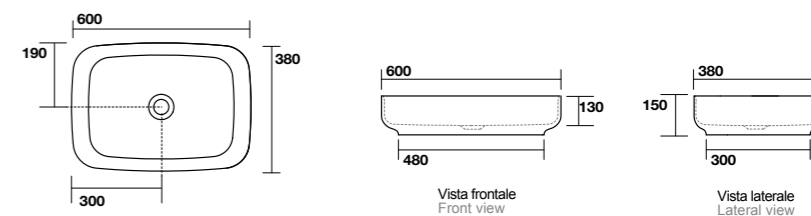

5140
TRIBECA lavabo appoggio monoforo 60x43 cm.
Disponibile anche in KERASAN+TECH.
TRIBECA 60x43 cm single hole countertop basin.
Also available in KERASAN+TECH.