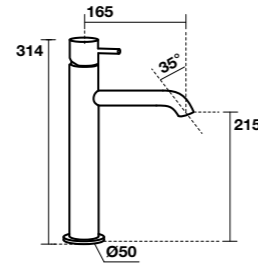

9227

Mix lavabo alto senza scarico.
High spout basin mixer tap without pop-up rod.