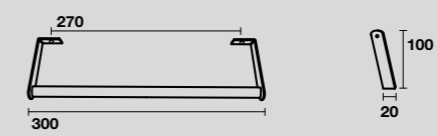

9220
Porta salviette mensola
in legno
Towel rail for wooden
countertops