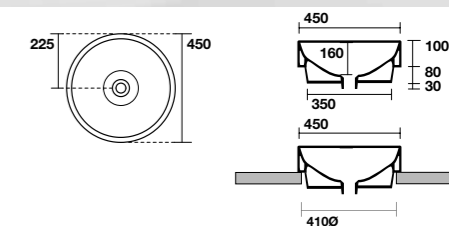

3558
CENTO lavabo appoggio o incasso Ø 35 cm.
CENTO Ø 35 cm countertop or semi-recessed basin.