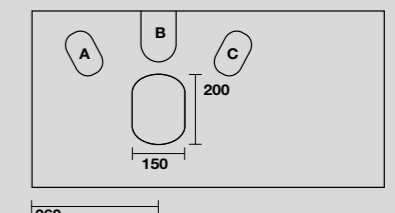

LAVABI COMPATIBILI CON PREFORI SUL PIANO:
PREFORO A (SX) : 5344-4601-4604-4302-4605-5141-5343
PREFORO B (CENTRO) : 5344-4601-4602-4604-4605-4606-5141-5140-0285-5343
PREFORO C (DX) : 5344-4601-4604-4605-4302-5141-5343