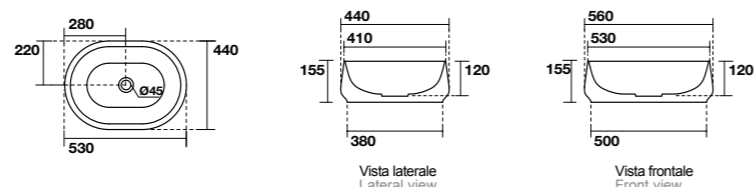

5344
NOLITA lavabo appoggio Ø 40 H 15 cm.
Disponibile anche in KERASAN+TECH.
NOLITA Ø 40 H 15 cm countertop basin.
Also available in KERASAN+TECH.