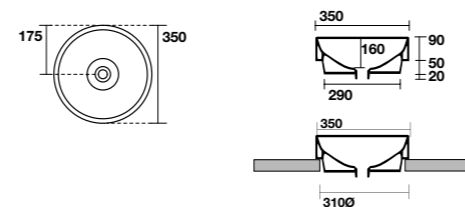

5142
TRIBECA lavabo appoggio o incasso monoforo 60x43 cm.
Disponibile anche in KERASAN+TECH.
TRIBECA 60x43 cm countertop or semi-recessed basin.
Also available in KERASAN+TECH.