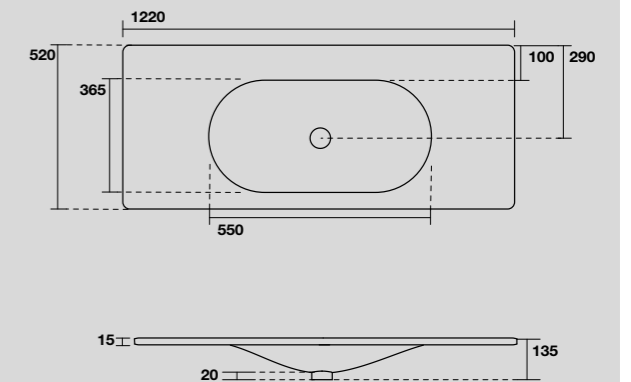

LAVABO SHAPE 122 CM
SHAPE 122 CM WASHBASIN