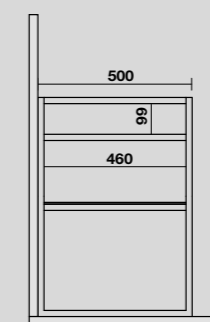

9332k5 LOUISE / 9332k6 LOUISE