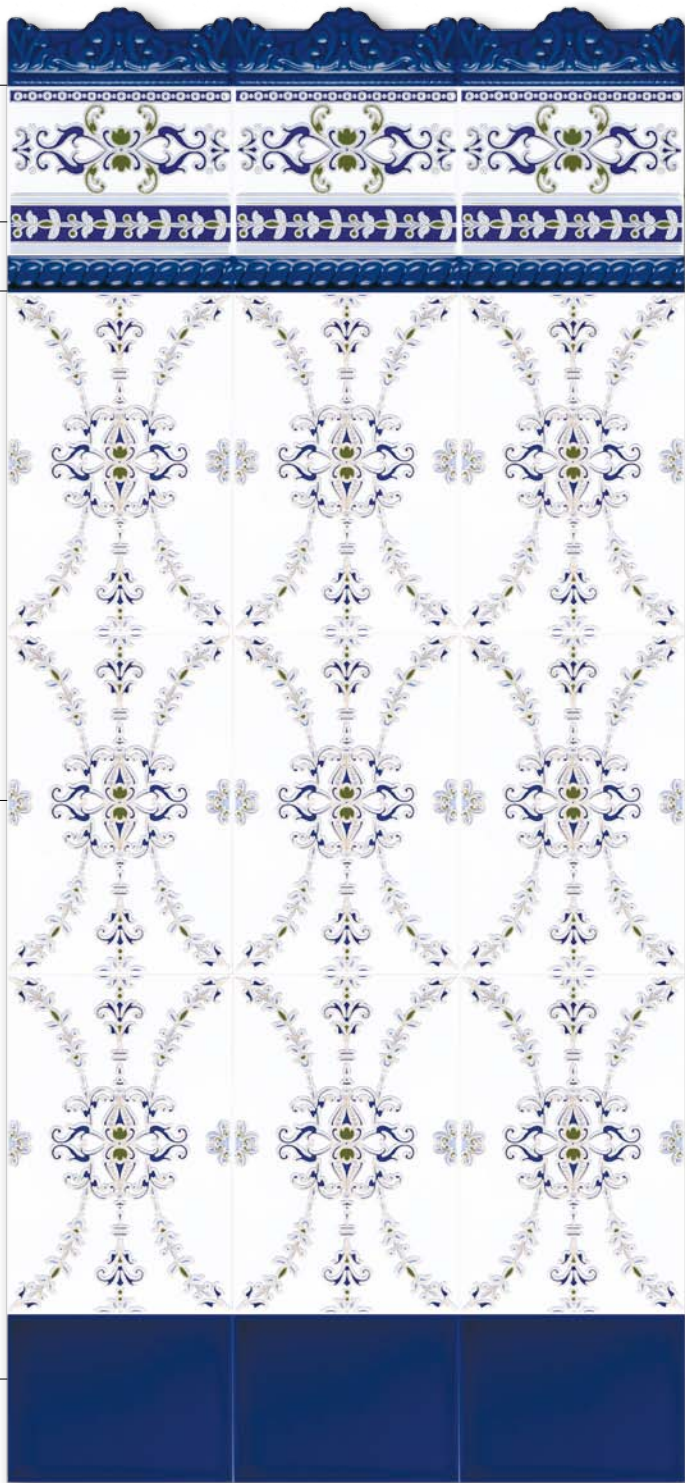

Moldura barroca azul
Valencia

5x20

Cenefa Cartuja

15x20

Cordón azul Valencia

3x20

Cartuja

20x30

Liso azul

15x20

Cartuja