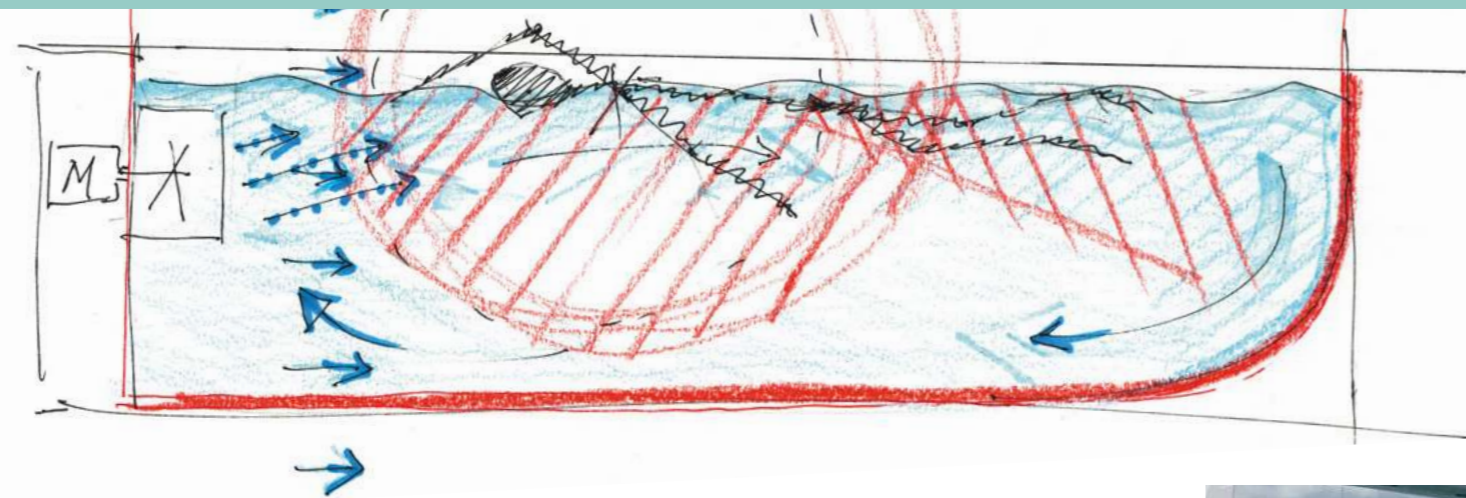

DESIGN FOR LIFESTYLE

DESIGN AND TECHNOLOGY FOR YOUR RELAXATION

Registered patents, investments in new materials and original technical solutions allow us to propose exclusively cutting-edge products in terms of both functionality and design. We constantly invest in the business and collaborate with prestigious companies to always be a leader in innovation. Our products cover different areas: mini-pools, bathroom furnishings, saunas and now also mini-pools for counter-current swimming. This catalogue presents all our innovations and clearly conveys the effort we devote to the research and constant improvement of our creations. We have been collaborating with Marc Sadler for many years now, who has designed most of our flagship products. We are proud to be able to offer our customers products by such a prestigious name in contemporary design.