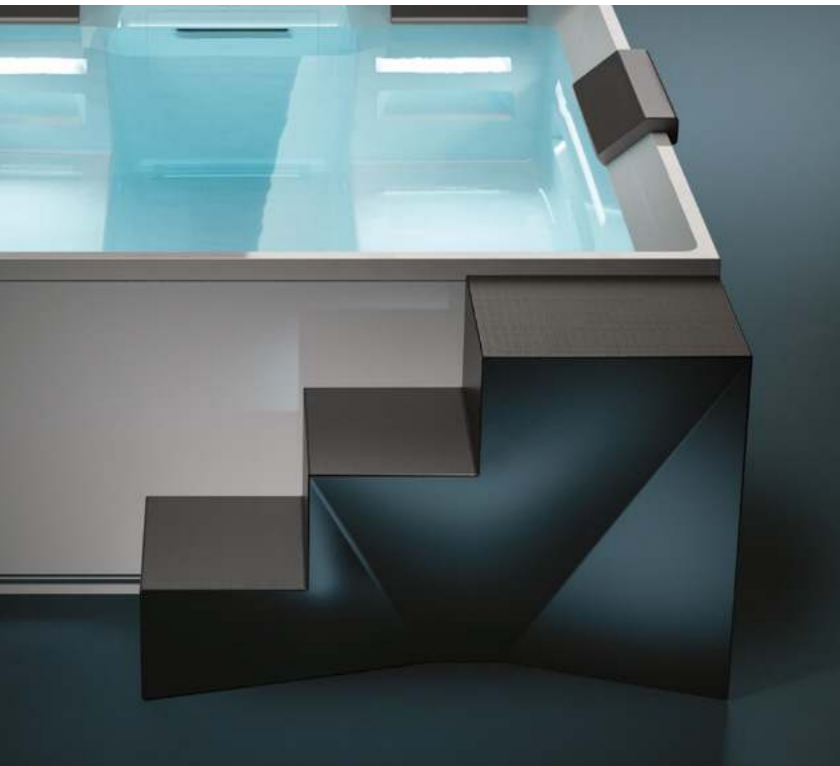

We took our most beloved line and made it even more special.
Enjoy the new, even more comfortable backrests and the larger dimensions.
Be pleasantly surprised by the lower seat which lets the water reach your shoulders,
making it even more relaxing...
The new Heaven mini-pool takes up and then perfects the unique experience
of the Ghost Plus line with new features and details.
We have always considered the smallest details with the utmost importance.

SADLER THRONE

A L. 125 X P. 40 X H. 81 cm
A+B L. 165 X P. 40 X H. 108 cm

TI PRESENTIAMO UN NUOVO SISTEMA DI ACCESSO ALLE MINIPISCINE TRESSE: UN COMPLEMENTO PERFETTO SIA DAL PUNTO DI VISTA ESTETICO CHE FUNZIONALE. THRONE È BELLA: È UN SISTEMA DAL DESIGN ELEGANTE, DISPONIBILE IN DIVERSI COLORI. È MODULARE, PER ADATTARSI ALLA TUA MINIPISCINA E AI TUOI SPAZI DI INSTALLAZIONE.

We would like to present a new Tressse mini-pool access system: a perfect complement from both an aesthetic and functional point of view. Throne is beautiful with its elegant design, and the system is available in different colours. It is modular in order to adapt to your mini-pool and installation spaces.