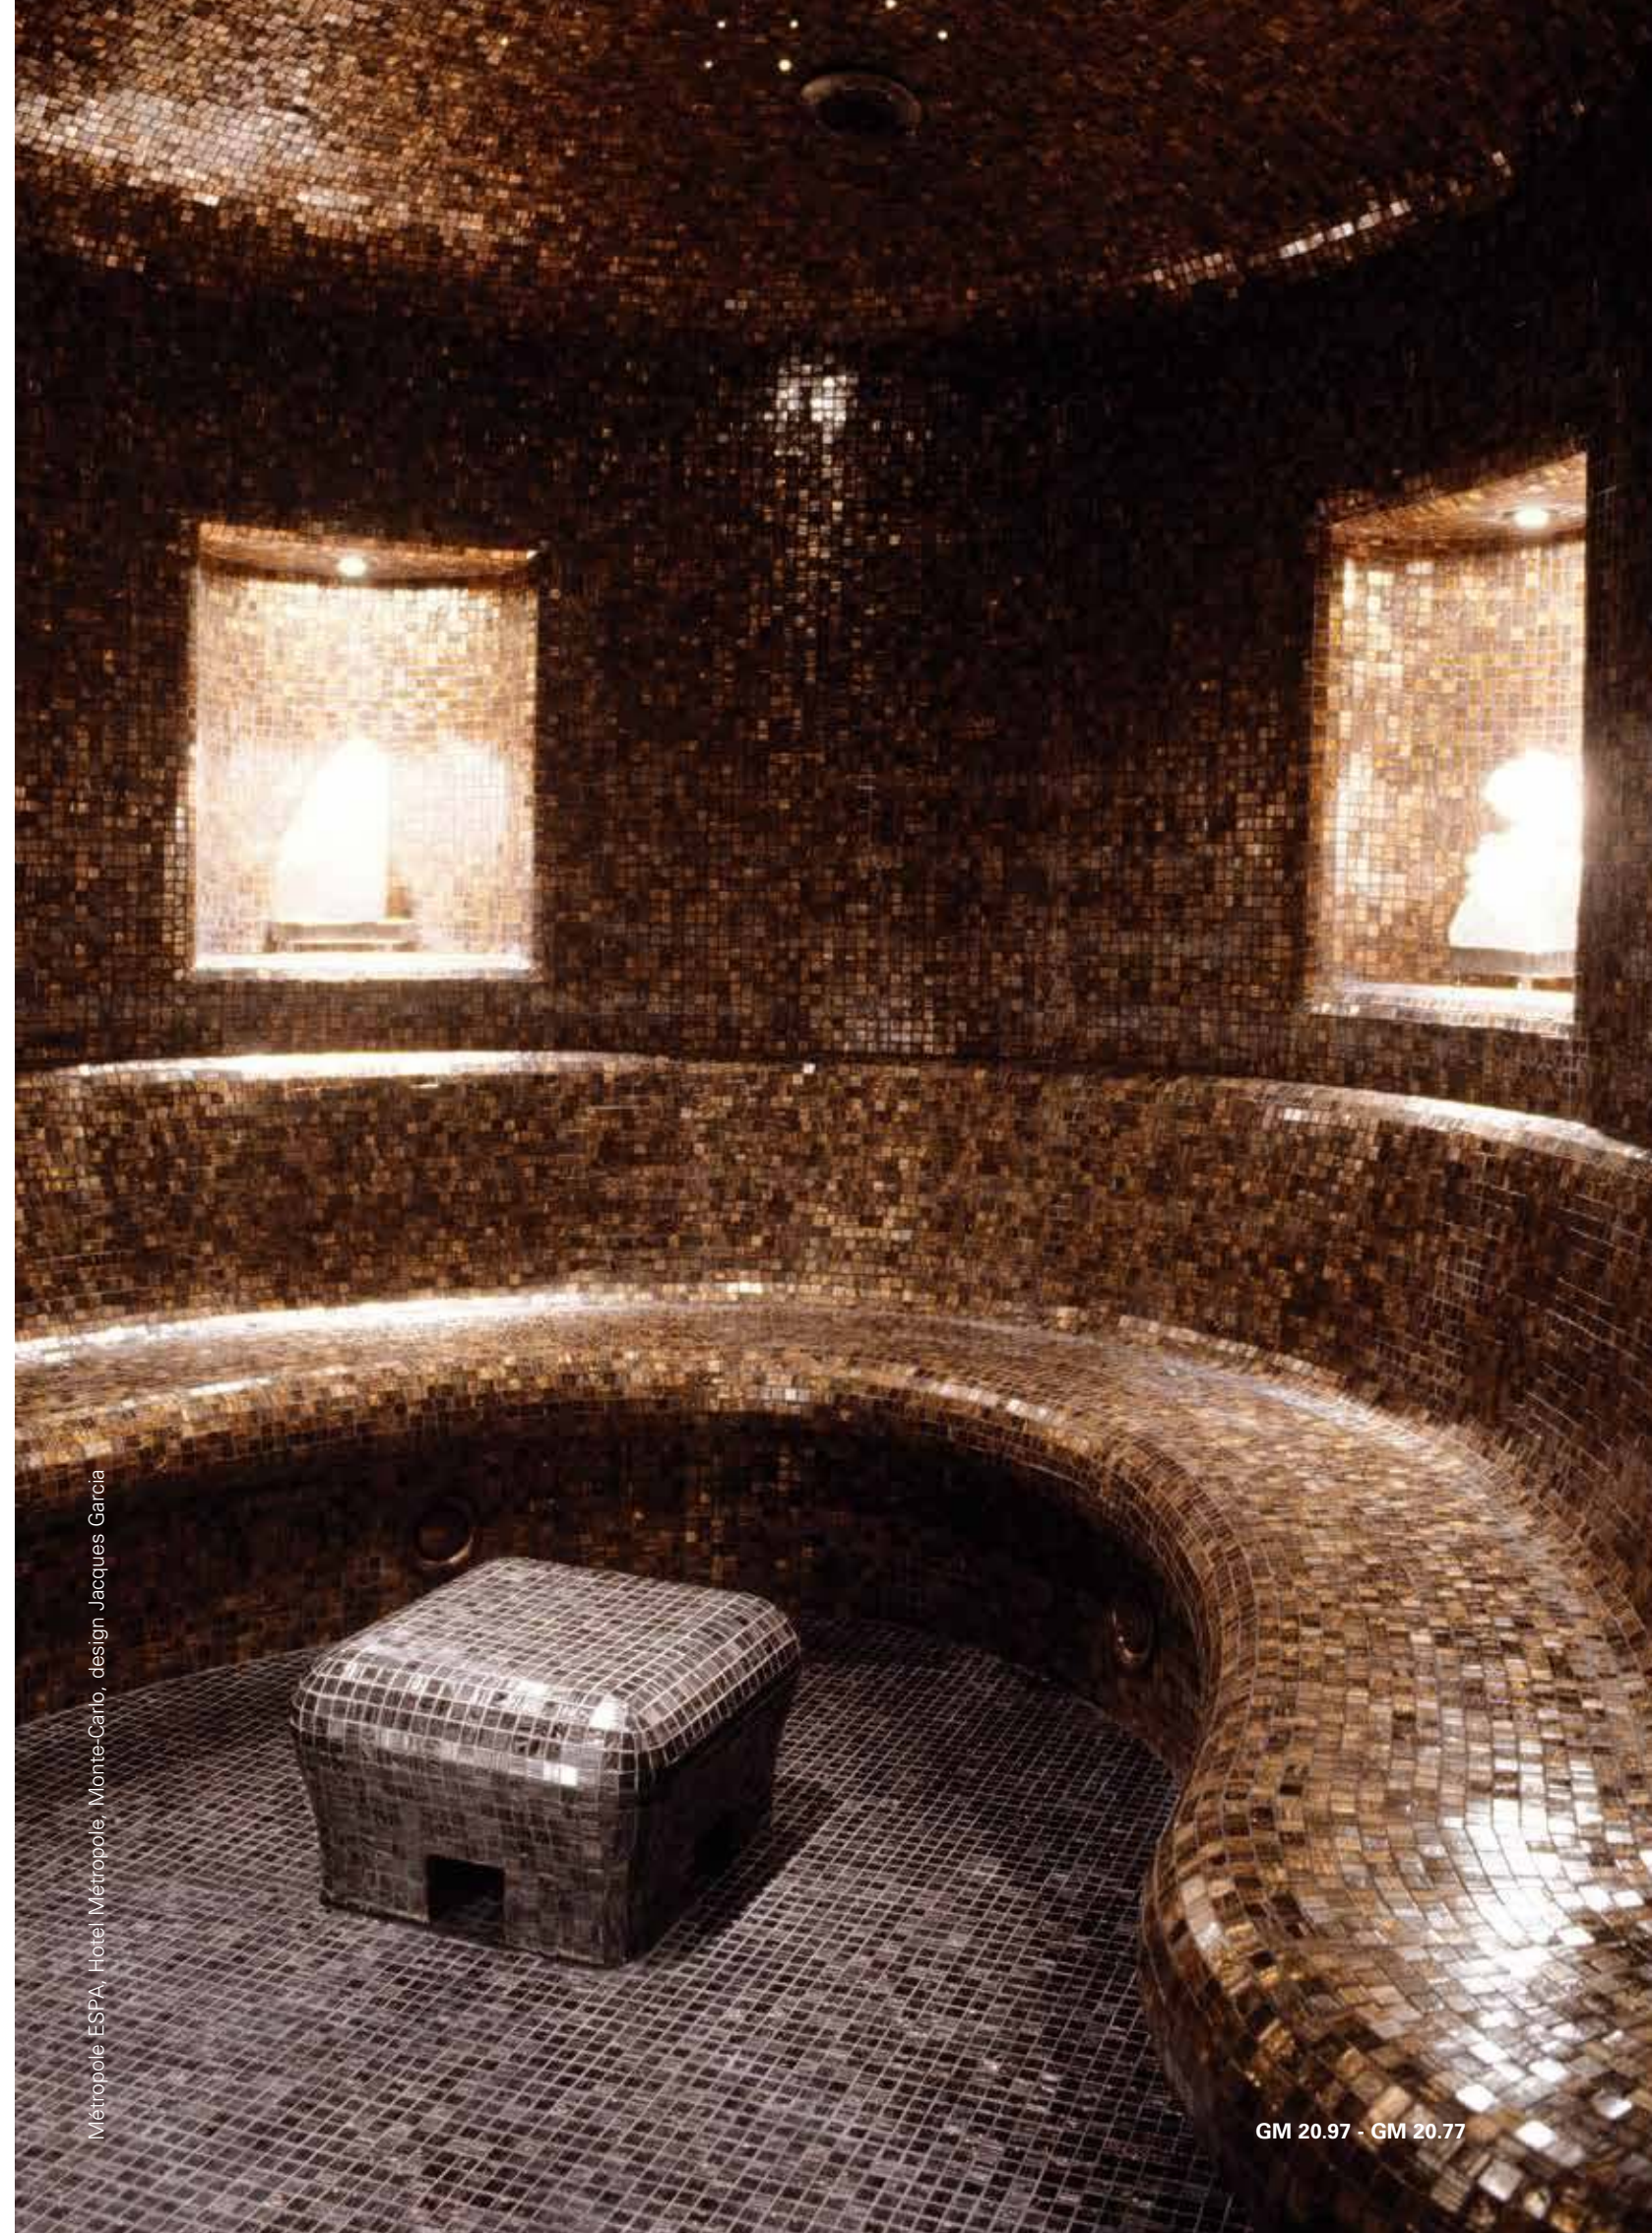

Metropole ESPA, Hore Metropole, Monte-Carlo, design Jacques Garcia

GM 20.97 - GM 20.77