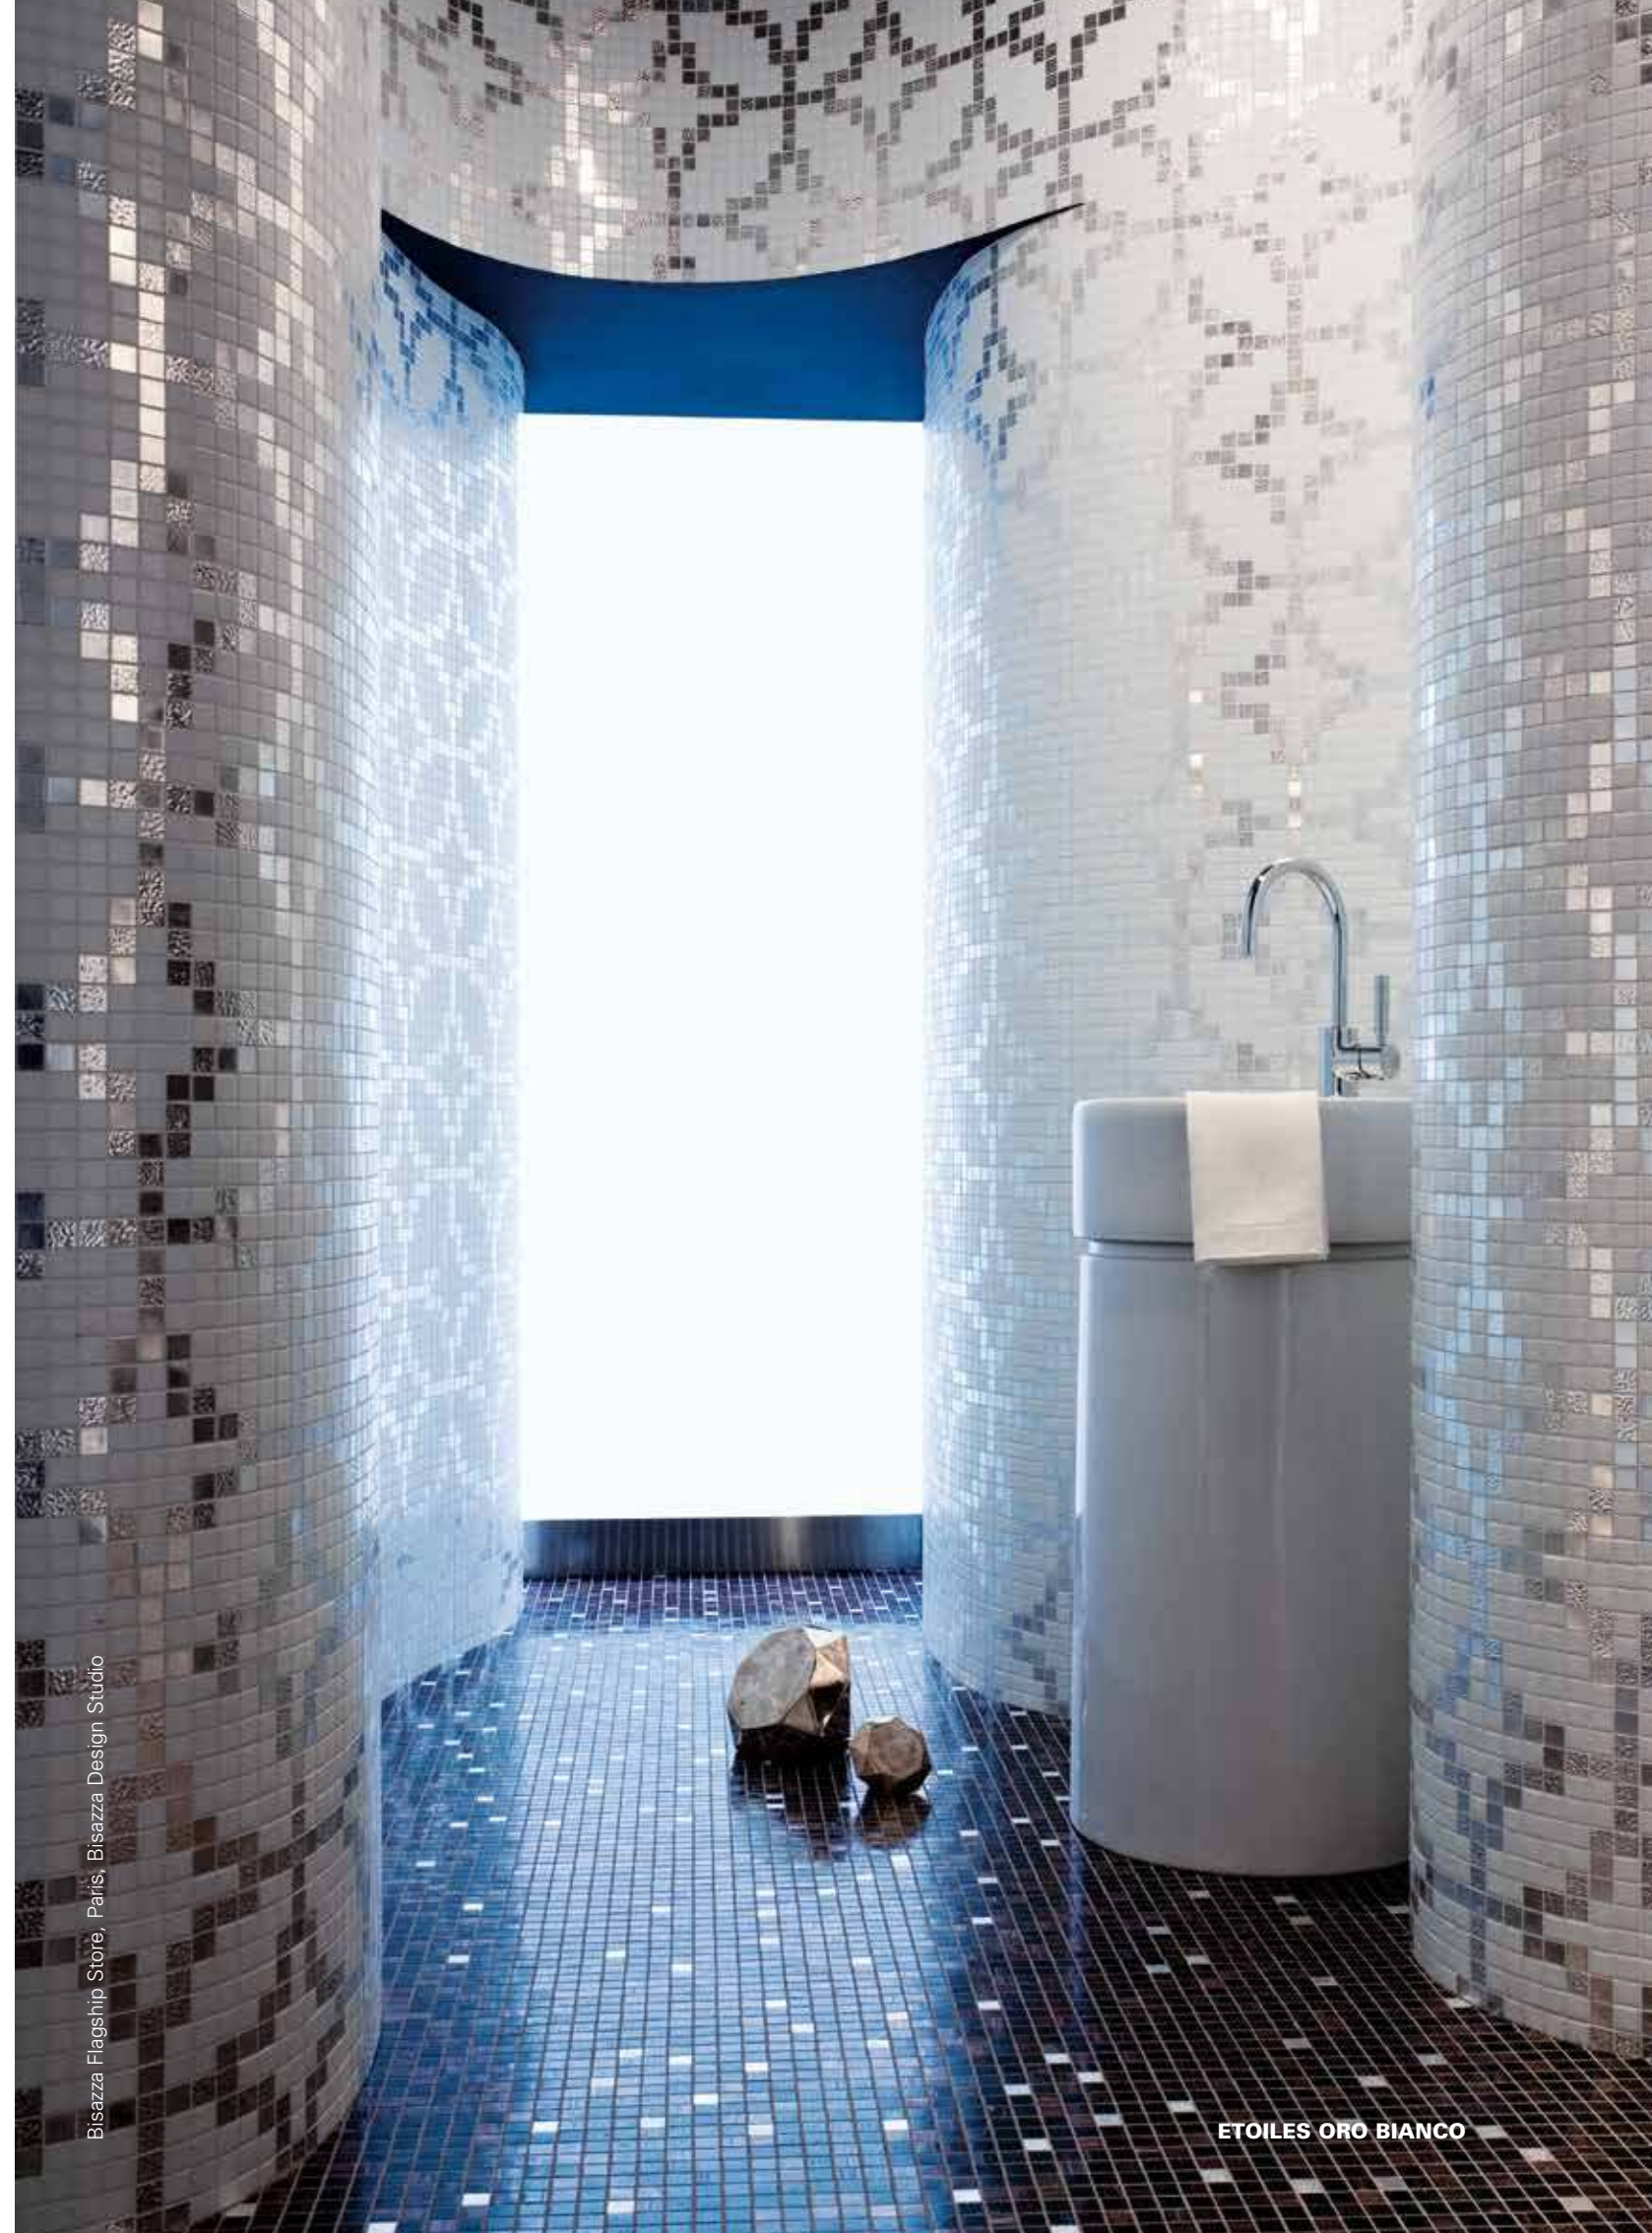

VTC 20.70
GL 13

Bisazza Flagship Store, Paris, Bisazza Design Studio