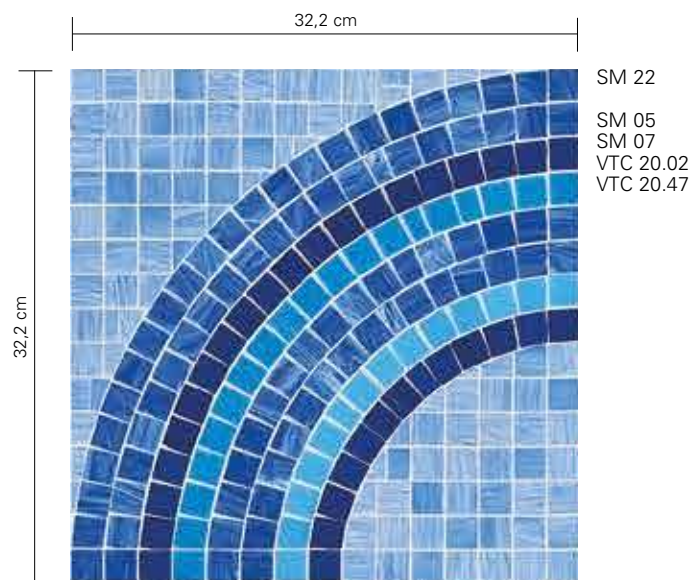

Unità d'ordine / order unit / unité de commande / bestelleinheit / unidad de pedido: 1,03 m²/sqm (11.14 SF)
Montato su carta / paper face mounted / collée sur papier / vorderseitig papiergeklebt / montado sobre papel

DECORI MODERN decorations / décors / Dekore / decoraciones

BREAK BLUE
Fillgel plus 7704 grigio azzurro