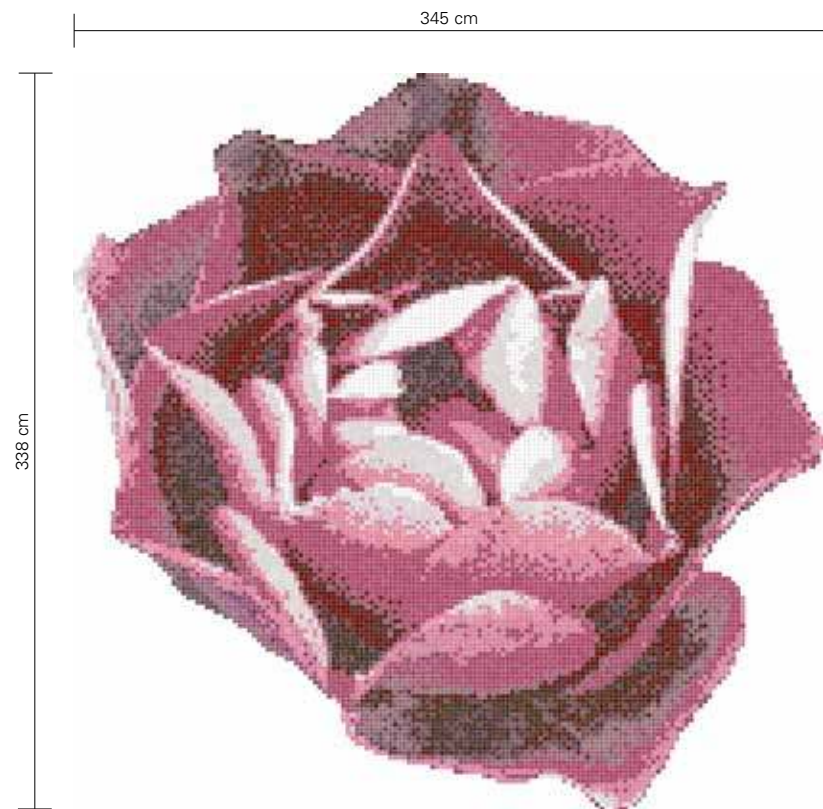

Unità d'ordine: 1 pezzo / order unit: 1 piece / unité de commande: 1 pièce / bestelleinheit: 1 stück / unidad de pedido: 1 pieza
Montato su carta / paper face mounted / collée sur papier / vorderseitig papiergeklebt / montado sobre papel

DECORI POOLS decorations / décors / Dekore / decoraciones

20 x 20 mm (3/4" x 3/4")

ROSA ROSA