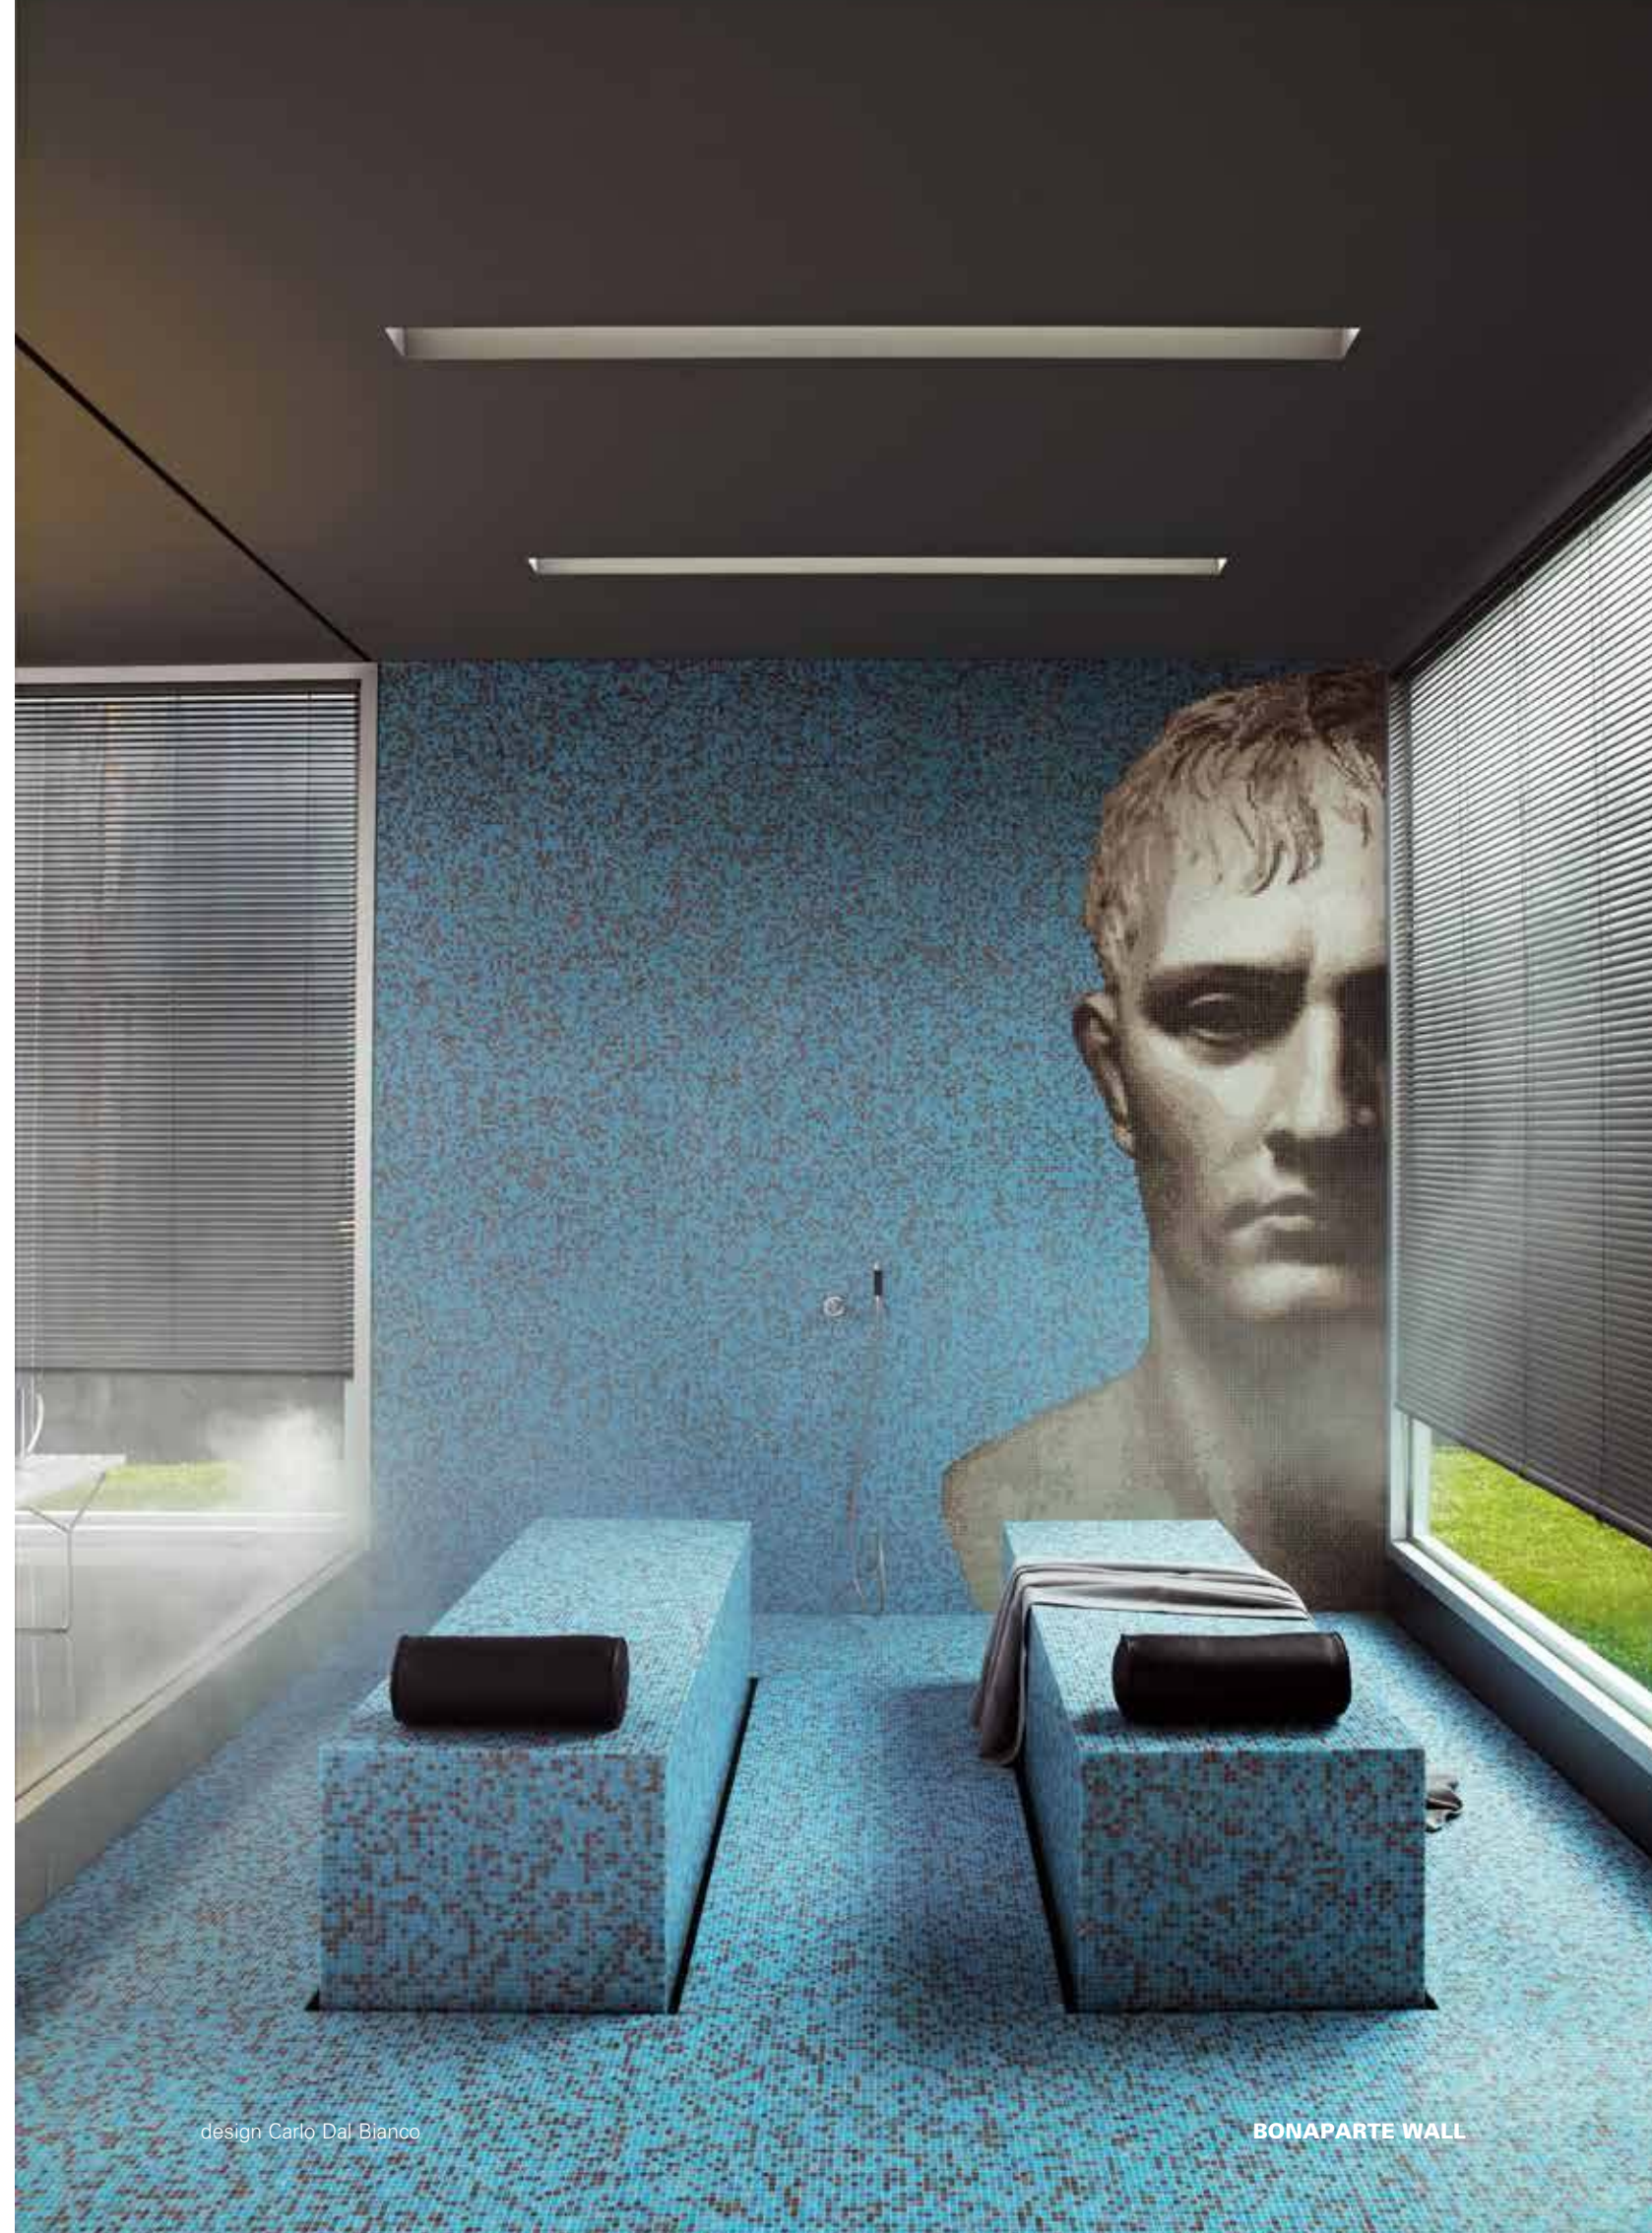

design Carlo Dal Bianco

BONAPARTE WALL

DECORI TIMELESS decorations / décors / Dekore / decoraciones 10 x 10 mm (3/8" x 3/8")