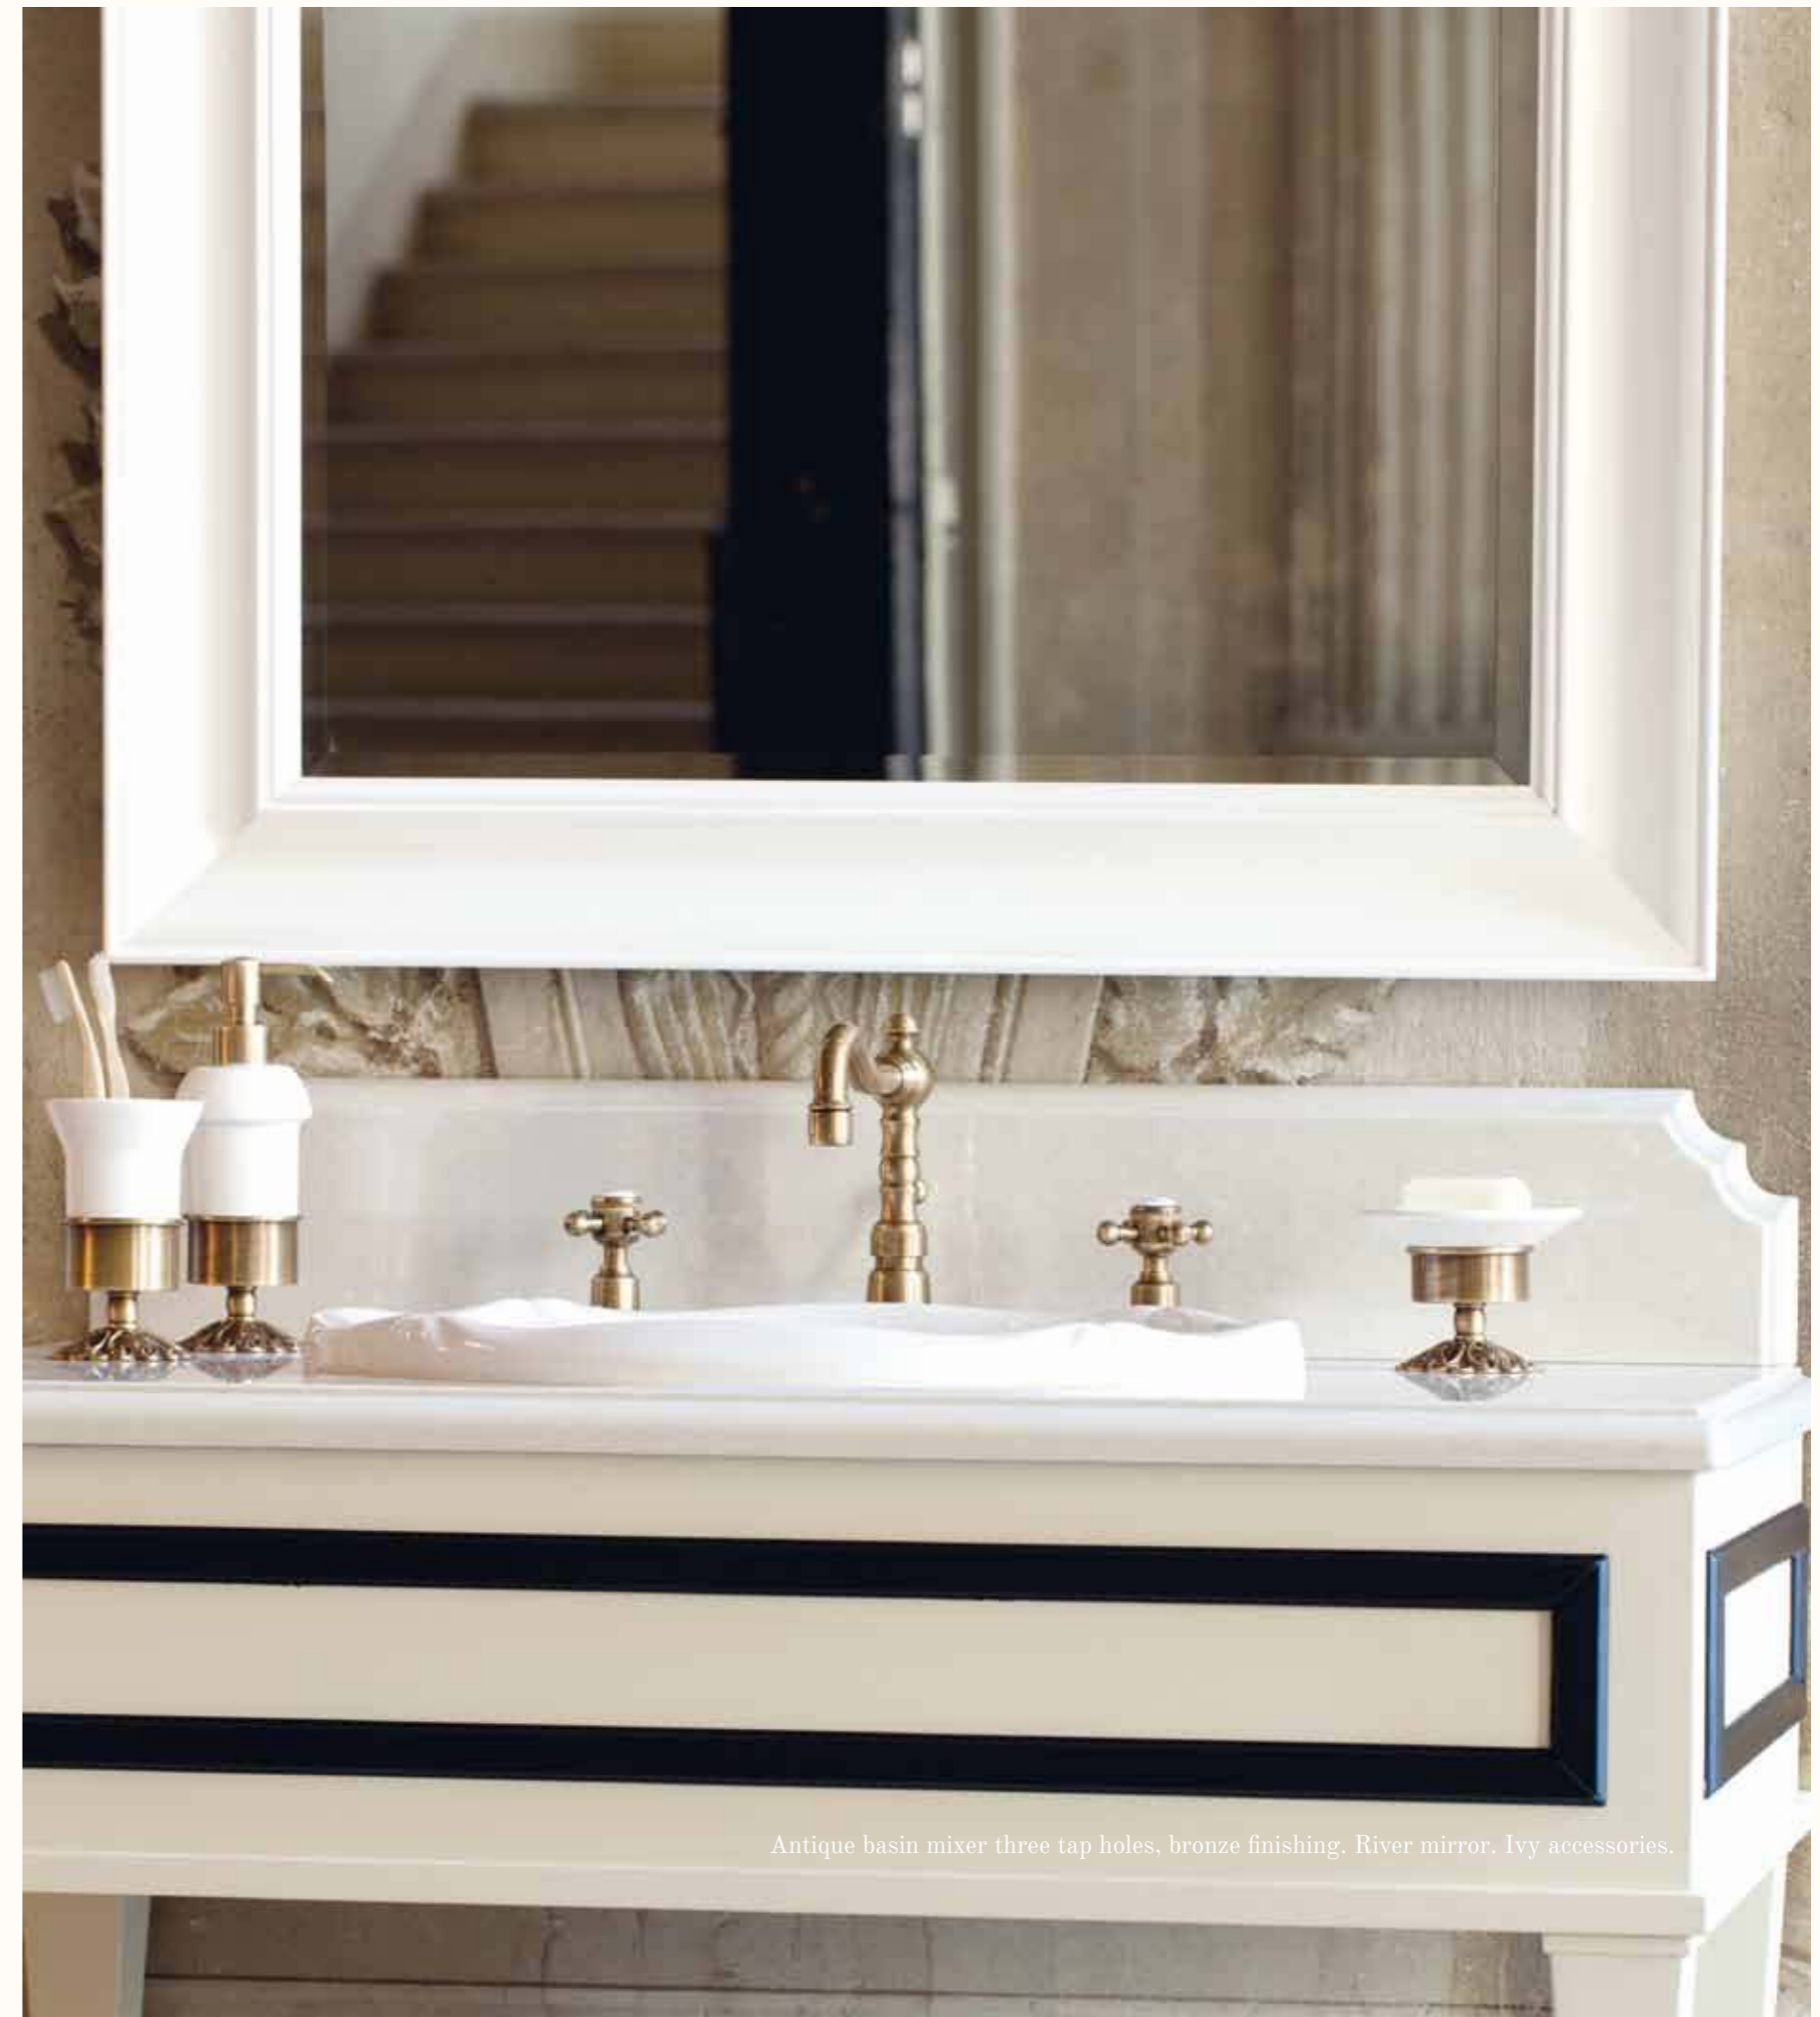

CHARLOTTE

Charlotte single vanity unit, Grey colour with Marquinia Black marble top.
Victorian Black undermounted basin. Berkeley basin mixer three tap holes, dark gold finishing.
Sun accessories. River mirror with wood frame in gold leaf finishing. Trent wall lamps, fabric shade.

Victorian Black undermounted basin.
Berkeley basin mixer three tap holes, dark gold finishing.

Trent wall lamp.

Sun towel rail - detail.

River mirror with wood frame in gold leaf - detail.

Charlotte single vanity unit, Black colour with Marquinia Black marble top.
Victorian Black undermounted basin. Tiffany basin mixer chrome. Kent accessories.
River mirror with wood frame in silver leaf finishing. New York wall lamps.

Charlotte - handle detail.

Charlotte double vanity unit, Cream colour with Dark Emperador marble top.
Victorian undermounted basin. Tiffany basin mixer three tap holes, nickel finishing.
Kirk table mirror. Aline mirror hand carved wood frame in silver leaf finishing. Hancock nickel wall lamps.

Tiffany basin mixer three tap holes, nickel finishing.
Kirk table mirror.

Hancock nickel wall lamp.

NOTTINGHAM

Nottingham single vanity unit with Canaletto marble top.
Victorian inset basin. Antique basin mixer three tap holes, bronze finishing.
Ivy accessories. River mirror with wood frame in ivory finishing.