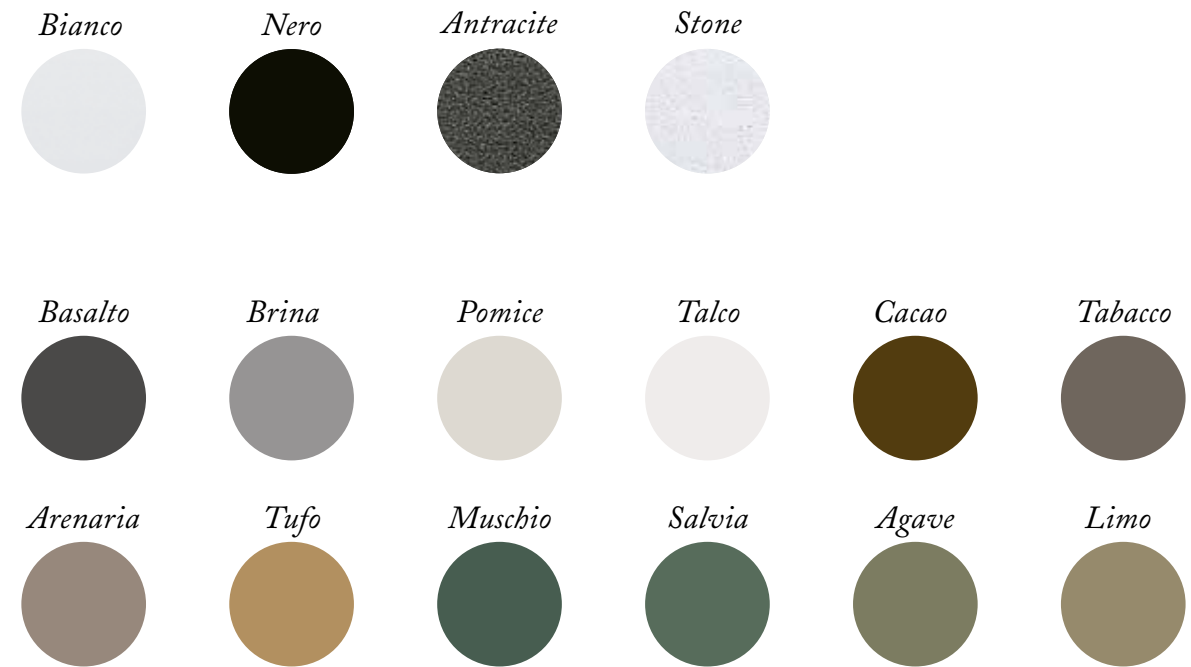

Finiture Lavabi

Washbasin Finishes