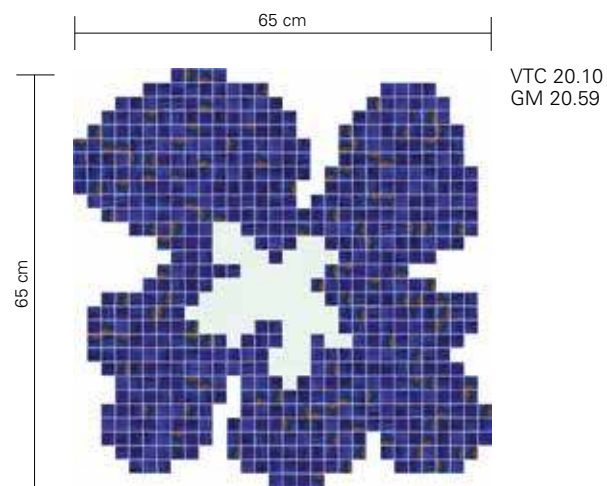

Unità d'ordine: 1 pezzo / order unit: 1 piece / unité de commande: 1 pièce / bestelleinheit: 1 stück / unidad de pedido: 1 pieza
Montato su carta / paper face mounted / collée sur papier / vorderseitig papiergeklebt / montado sobre papel

DECORI POOLS decorations / décors / Dekore / decoraciones 20 x 20 mm (3/4" x 3/4")

FIORE BLU MEDIO