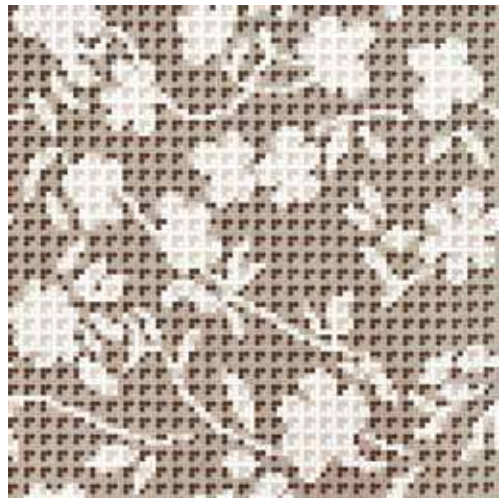

VTC 10.32
VTC 10.66
VTC 10.10
VTC 10.55

FLOWER CORNER GREY
Fillgel plus 1104 neutro base