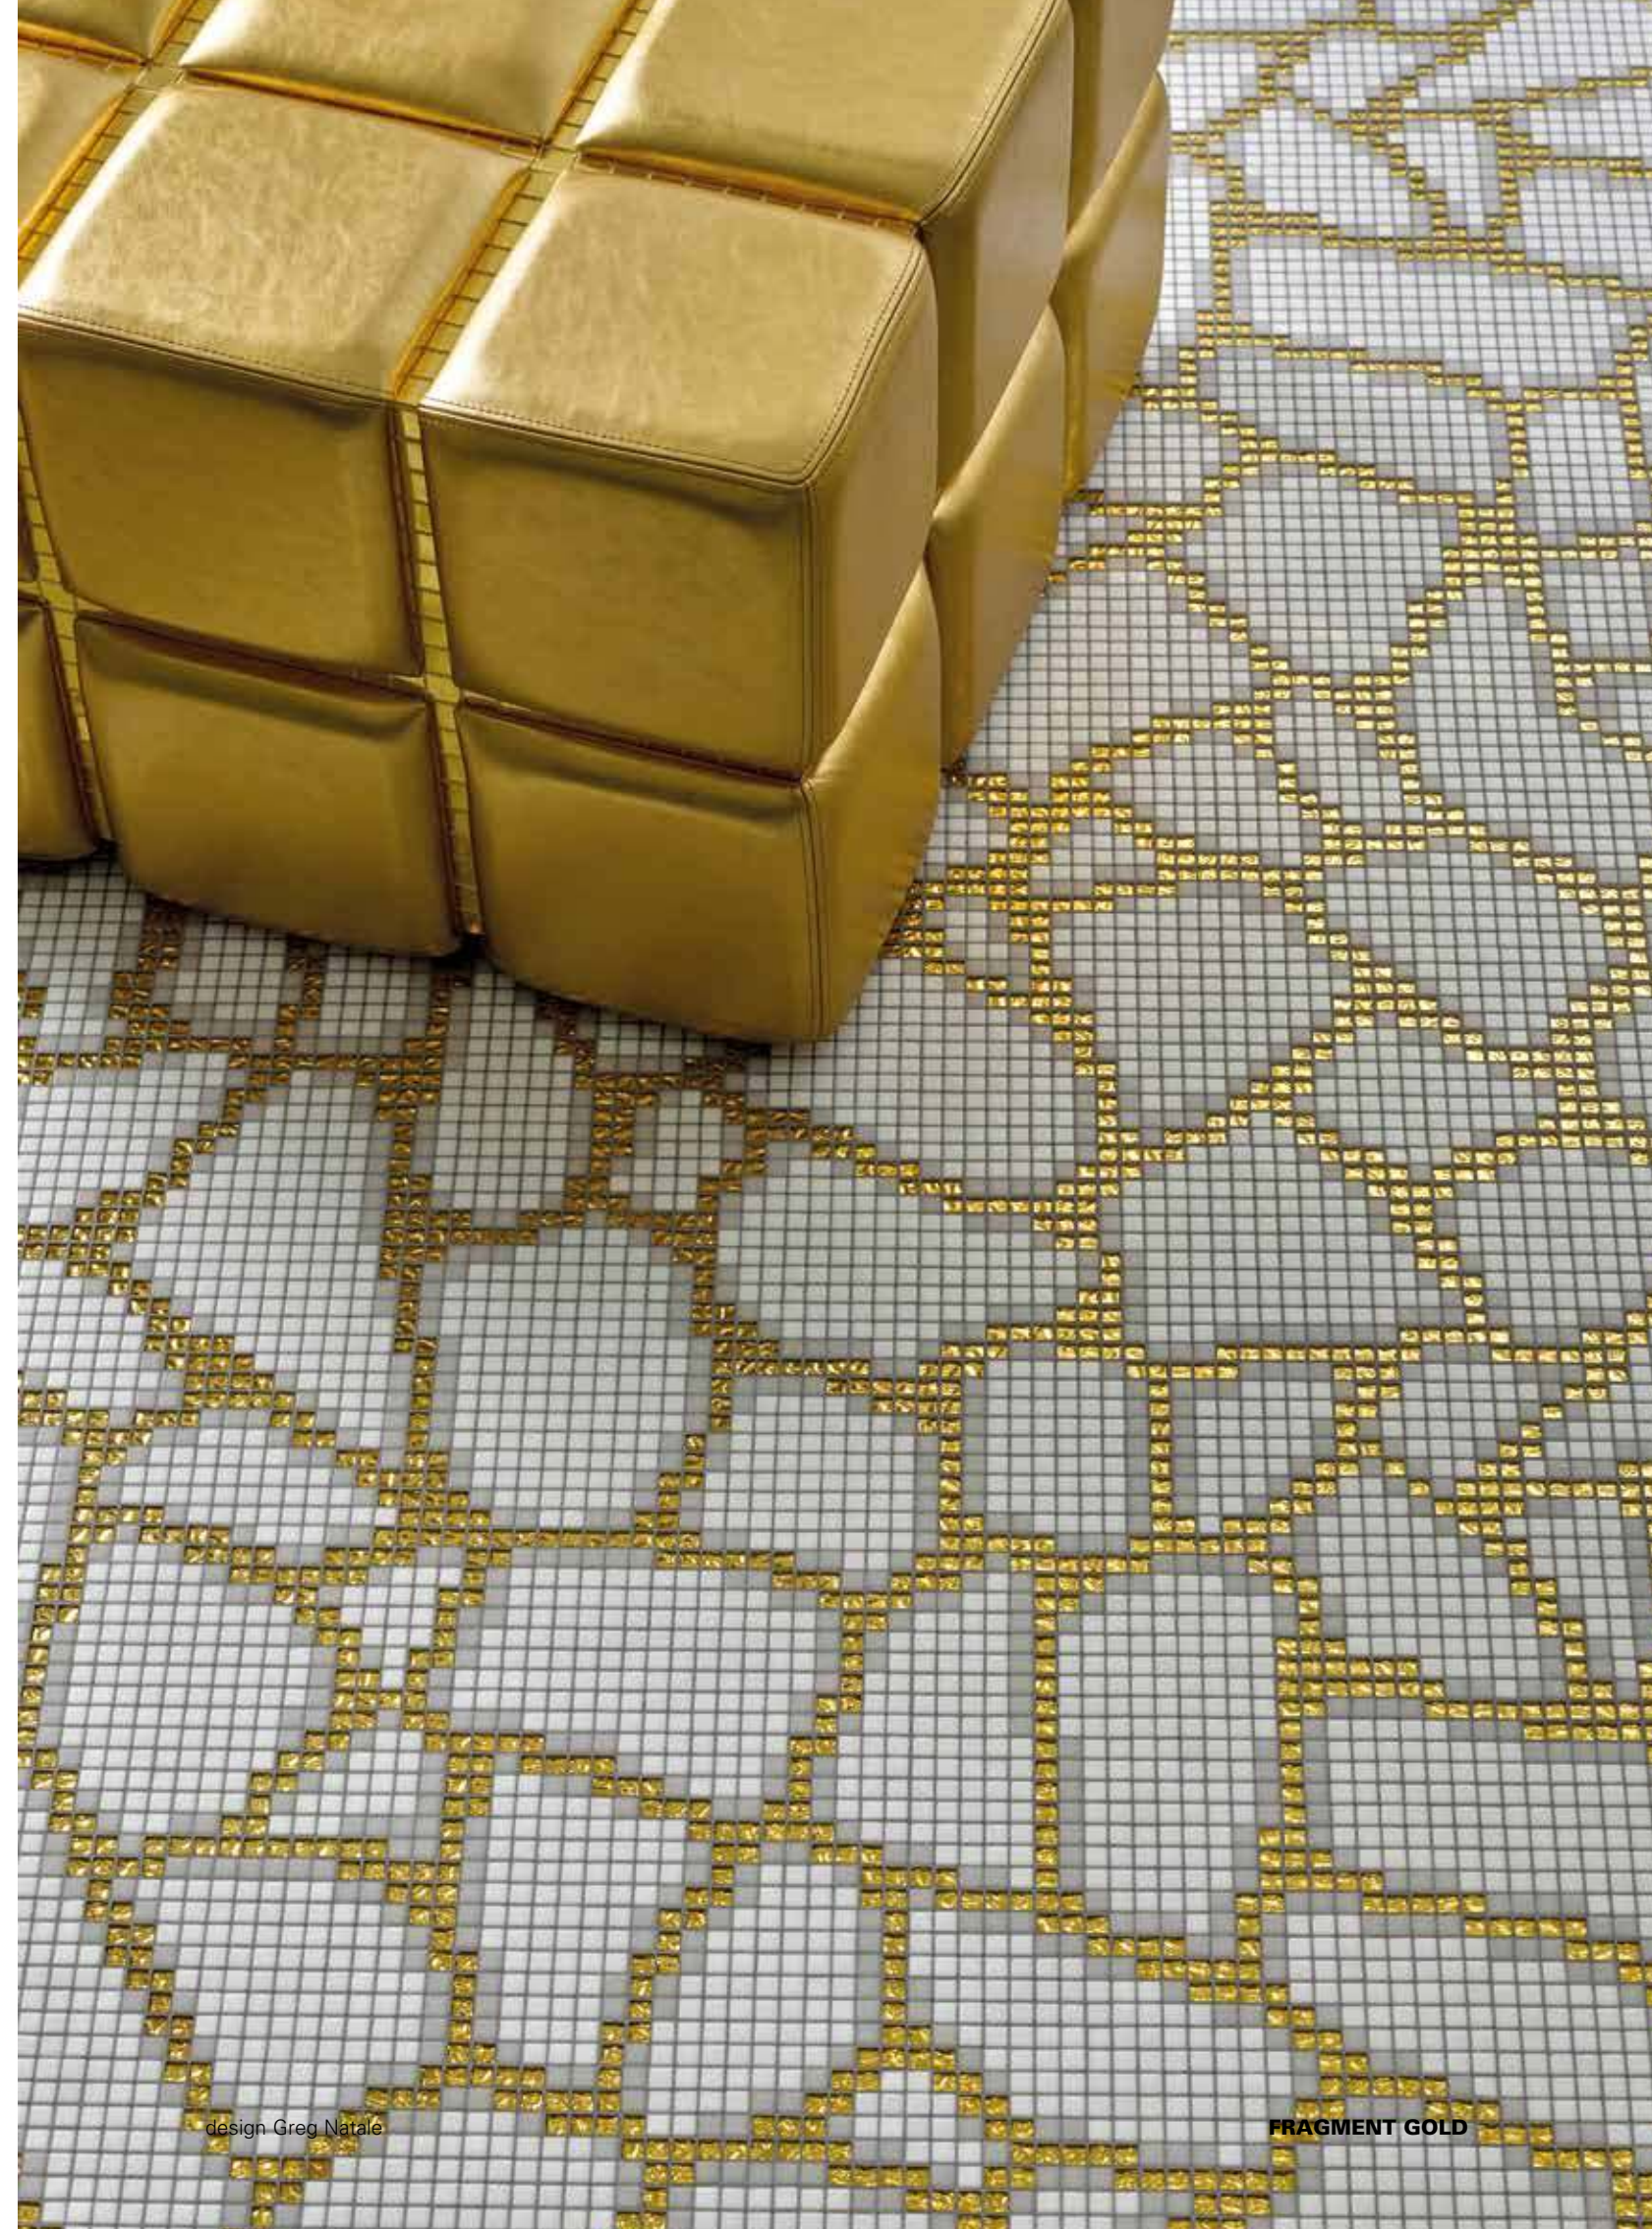

design Greg Natale

FRAGMENT GOLD