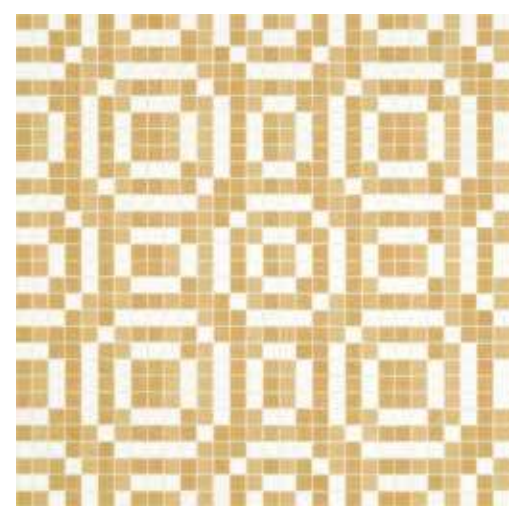

STAMPS GREY
Fillgel plus 1101 bianco alabastro

VTC 20.10
VTC 20.13
VTC 20.15