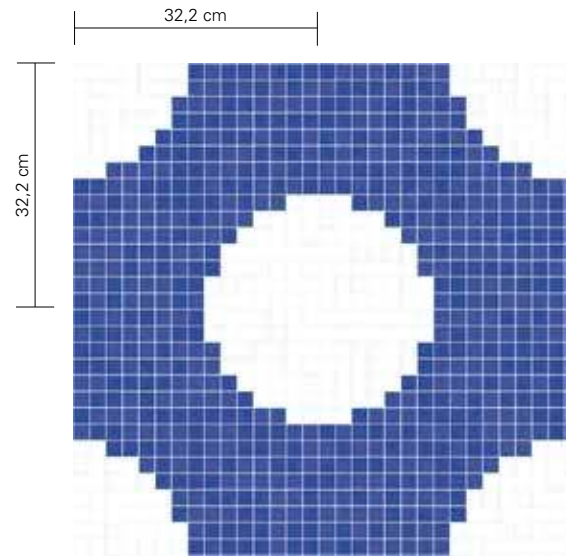

Unità d'ordine / order unit / unité de commande / bestelleinheit / unidad de pedido: 2,07 m²/sqm (22.28 SF)
Montato su carta / paper face mounted / collée sur papier / vorderseitig papiergeklebt / montado sobre papel

DECORI POOLS decorations / décors / Dekore / decoraciones

VTC 20.64
VTC 20.10

CORFÙ
Fillgel plus 1103 bianco neve