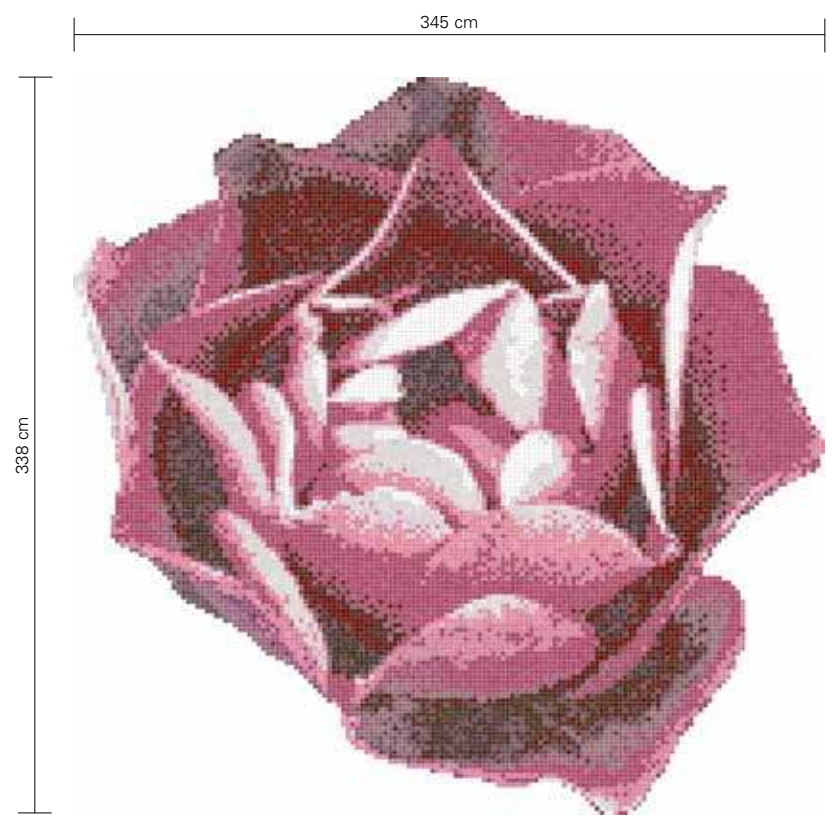

Unità d'ordine: 1 pezzo / order unit: 1 piece / unité de commande: 1 pièce / bestelleinheit: 1 stück / unidad de pedido: 1 pieza
Montato su carta / paper face mounted / collée sur papier / vorderseitig papiergeklebt / montado sobre papel

DECORI POOLS decorations / décors / Dekore / decoraciones

20 x 20 mm (3/4" x 3/4")

ROSA ROSA