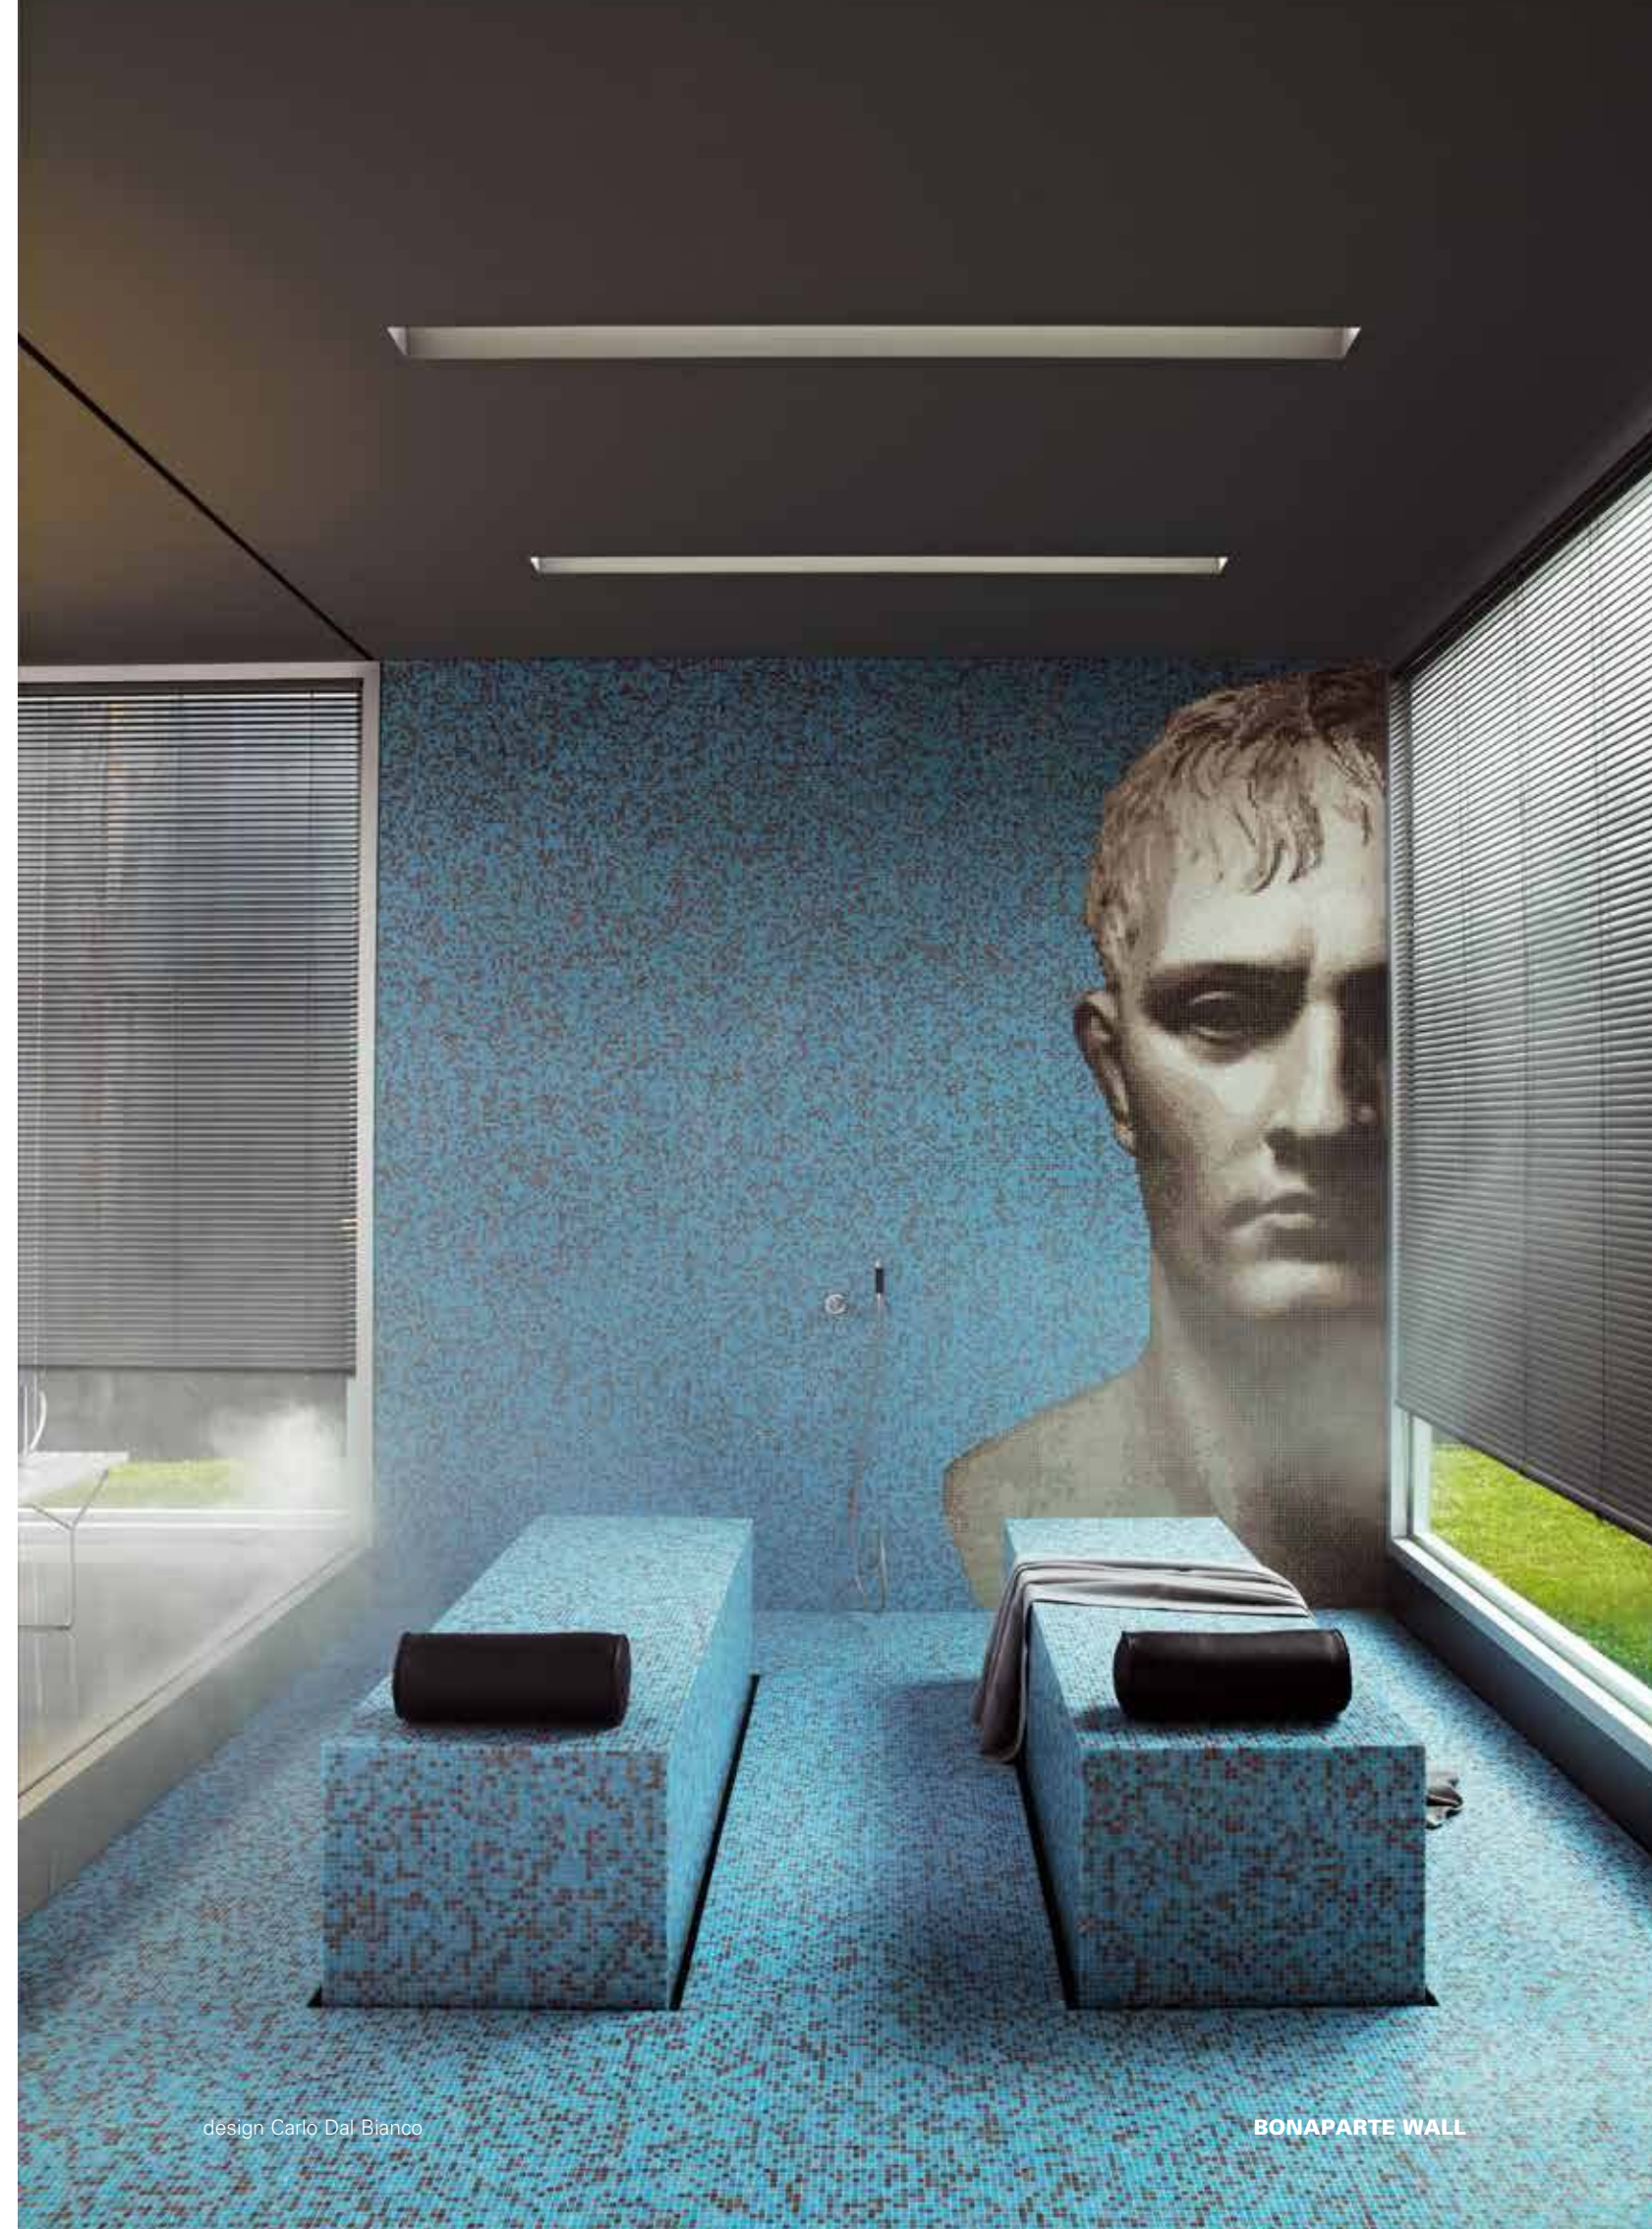

design Carlo Dal Bianco

BONAPARTE WALL