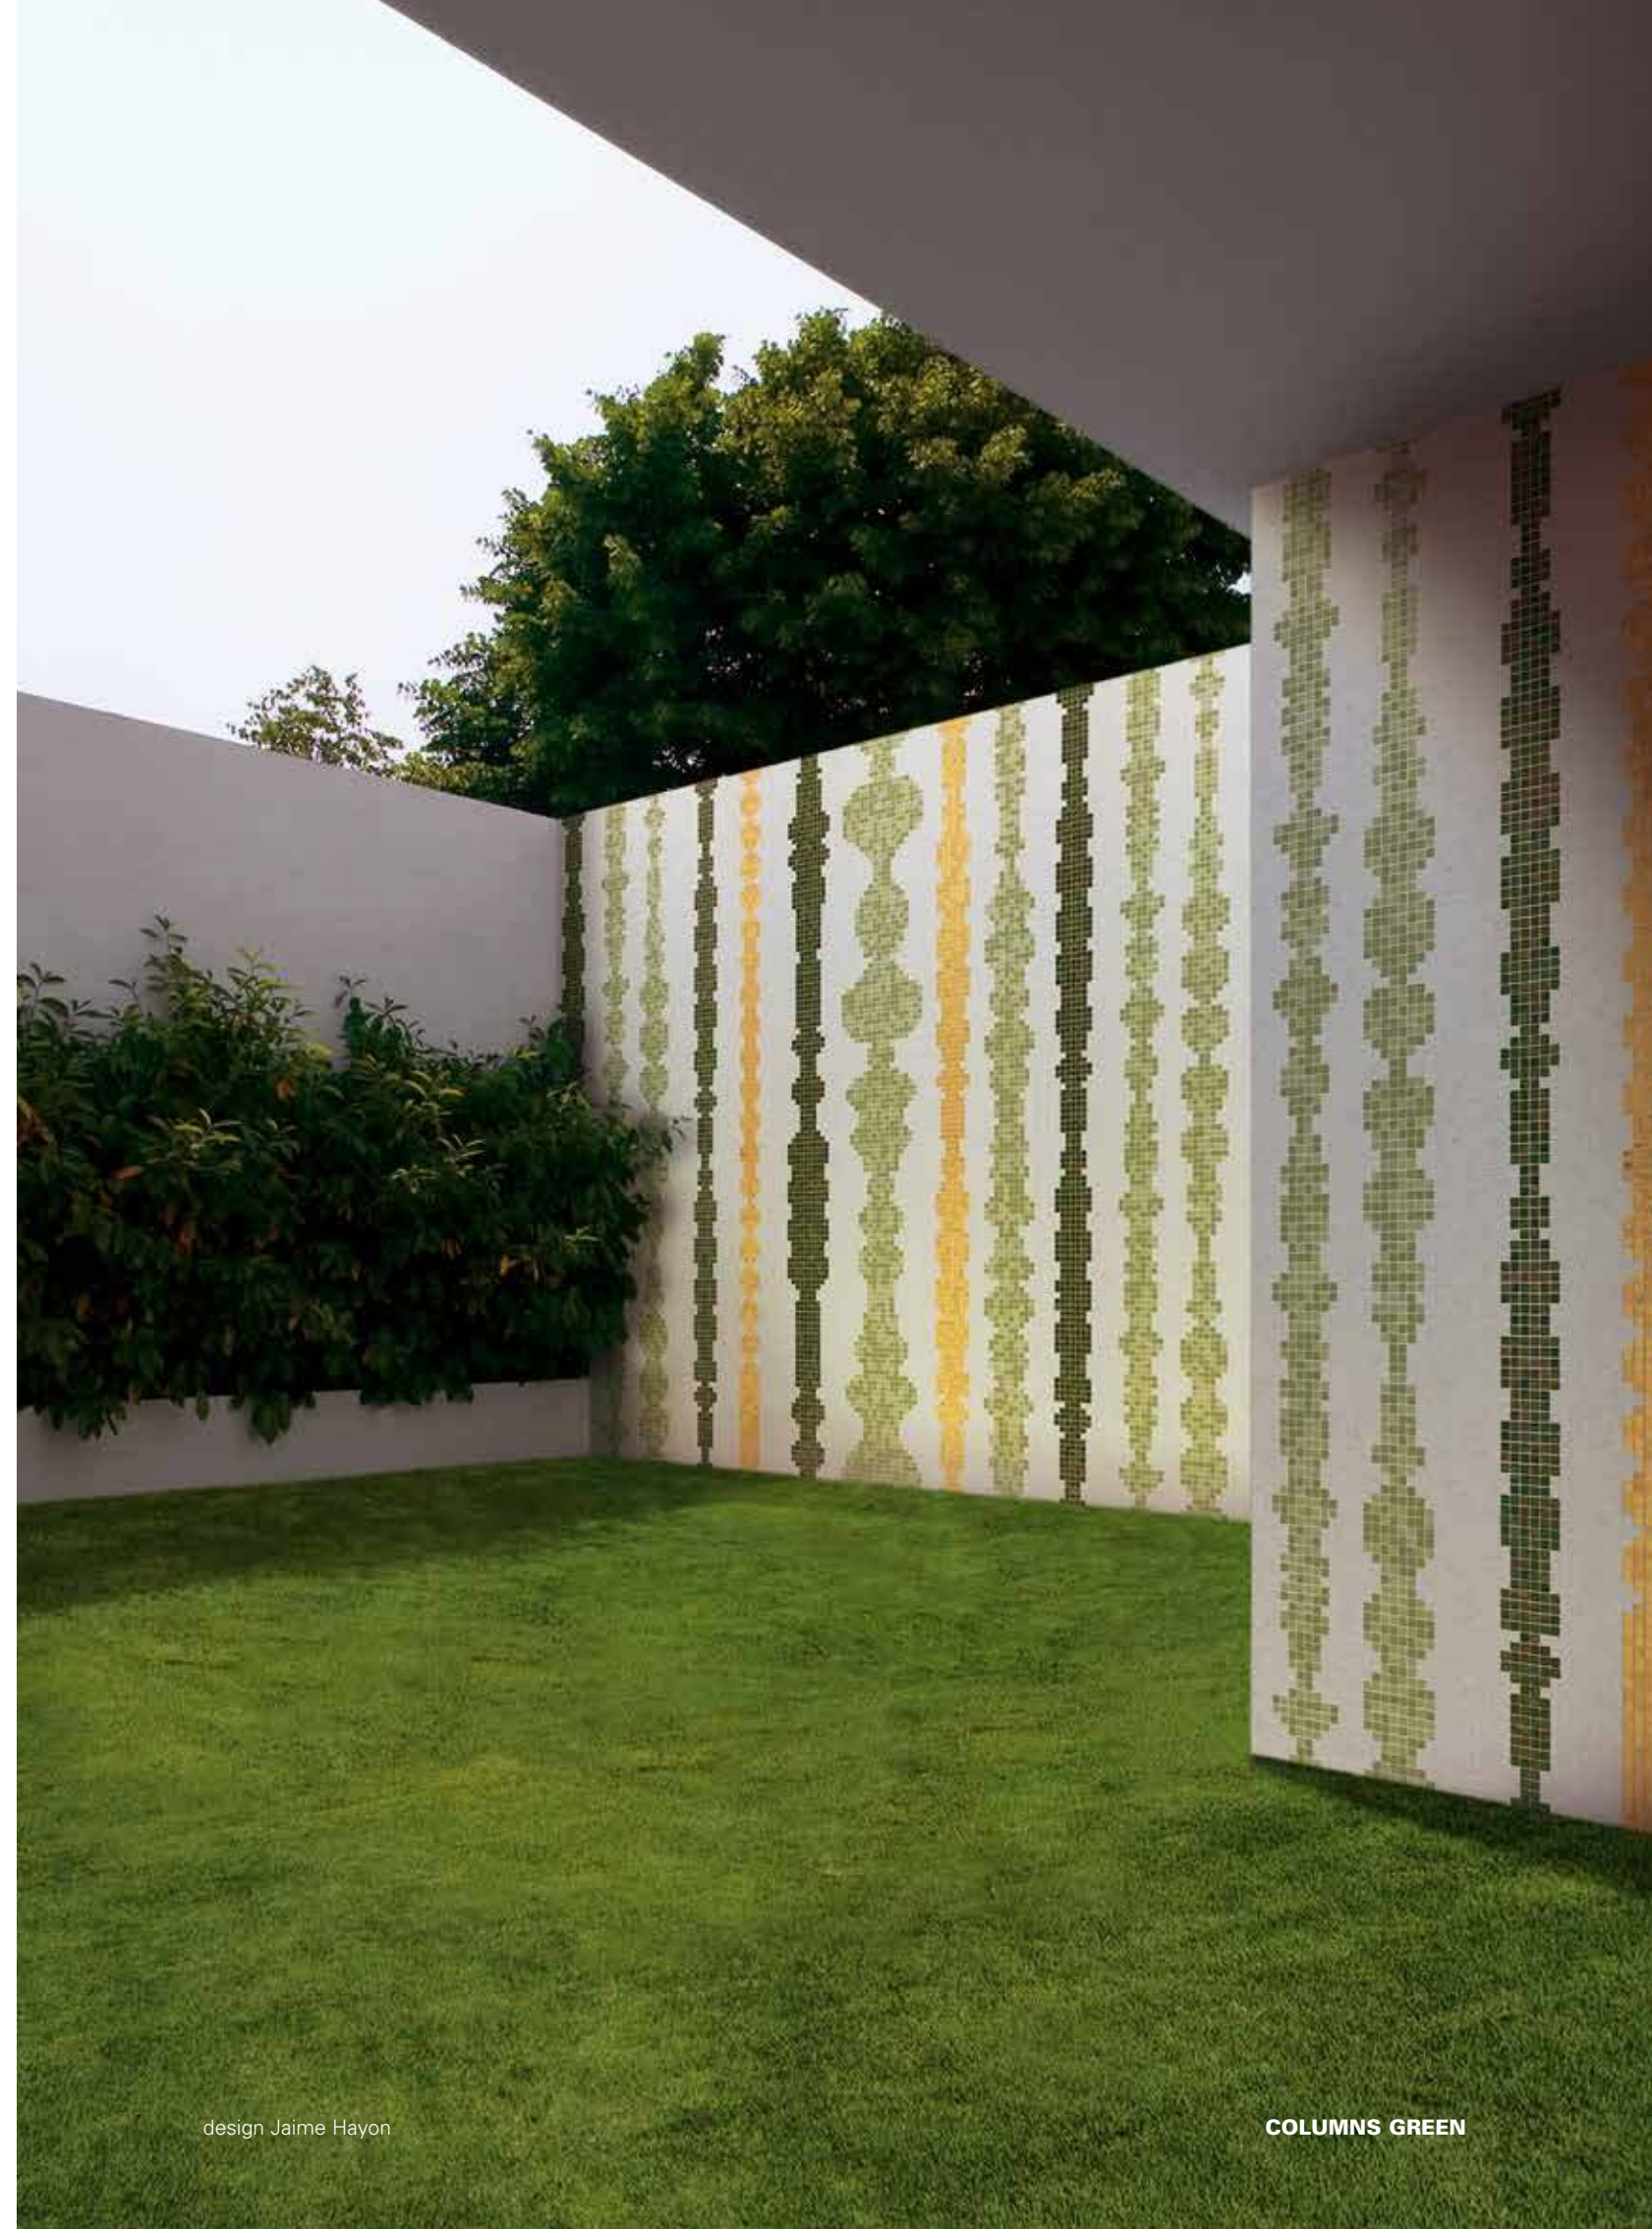

design Jaime Hayon

COLUMNS GREEN