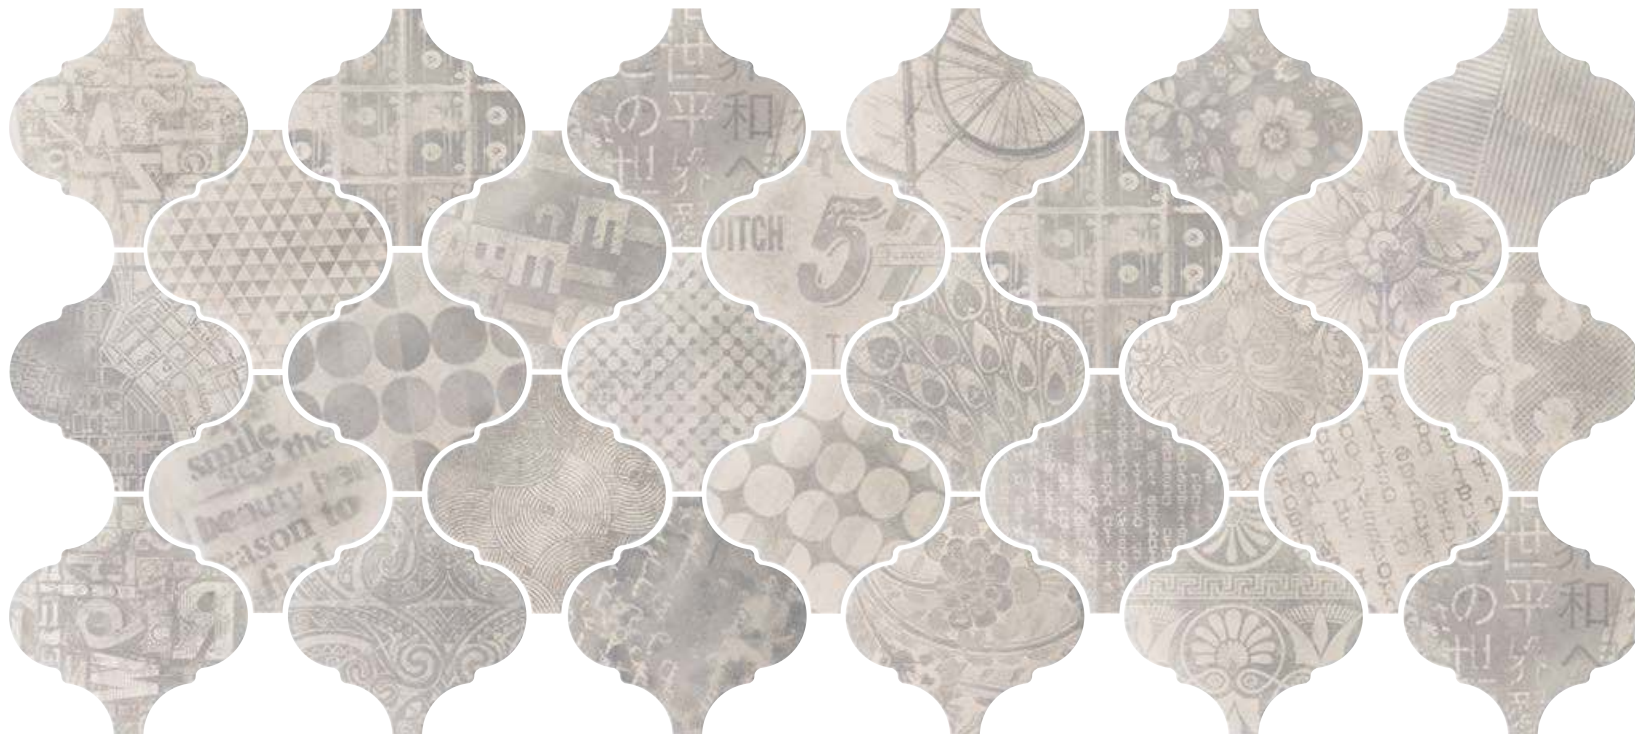

Curvtile 26,5x26,5 cm.10" x 10"

Porcelánico · Porcelain tile

FACTORY

FACTORY AVENUE GREY *
21343 **EQ-10D**