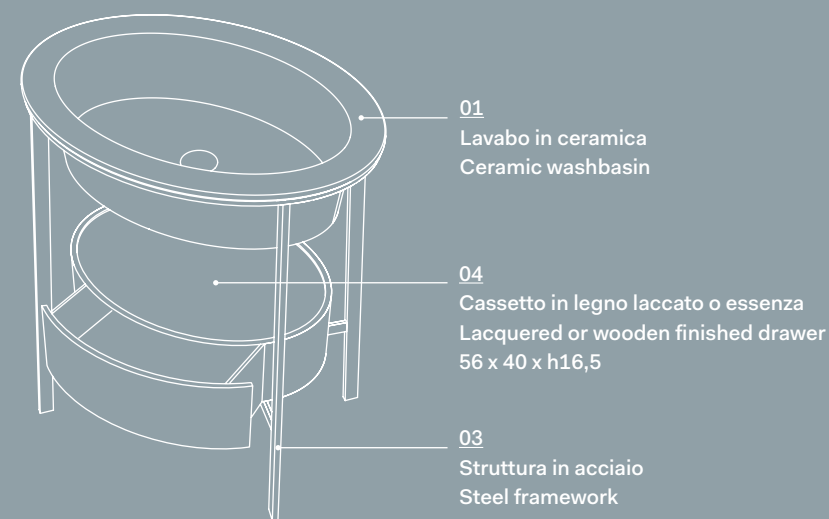

Catino Ovale 70 con cassetto \ Catino Ovale 70 with drawer - 70 x 50 x h83

01 Lavabo \ washbasin

Materiale \ Material:
Ceramica \ Ceramic

fini ure \ finish s:
Le Terre di Cielo

- Talco
- Pomice
- Brina
- Basalto
- Lavagna
- Cemento
- Fango
- Cacao
- Arenaria
- Avena
- Lino
- Agave
- Muschio
- Polvere
- Cipria
- Canapa
- Bianco Lucido

02 Piano \ Shelf

Materiale \ Material:
Ceramica o marmo \
Ceramic or marble

fini ure \ finish s:
Le Terre di Cielo

- Talco
- Pomice
- Brina
- Basalto
- Lavagna
- Cemento
- Fango
- Cacao
- Arenaria
- Avena
- Lino
- Agave
- Muschio
- Polvere
- Cipria
- Canapa
- Bianco Lucido

Finiture \ Finishes:
Marmo \ Marble

- Bianco Carrara Gioia
- Nero Marquinia

03 Struttura \ Framework

Materiale \ Material:
acciaio verniciato \
painted steel

verniciature \ coatings

- Nero Matt
- Bronzo Spazzolato

04 Cassetto \ Drawer

Materiale \ Material:
legno laccato o in essenza
\ lacquer or wooden finis

laccature \ lacquers

- Talco
- Pomice
- Brina
- Arenaria
- Avena
- Cemento
- Basalto
- Muschio

Essenze \ wooden finish s

- Rovere Naturale
- Rovere Sbiancato
- Rovere Grigio
- Rovere Nero
- Eucalipto

Infinite possibilità di personalizzazione \ Infinite customized solutions