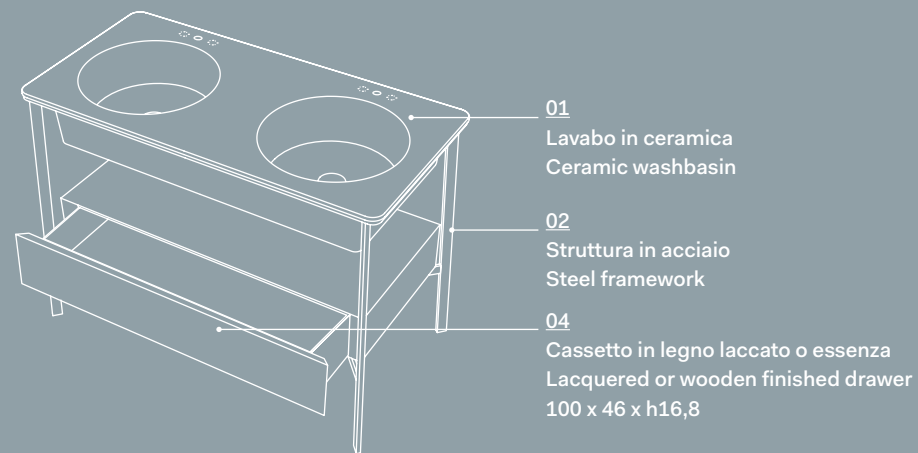

- 01
  Lavabo in ceramica
  Ceramic washbasin
- 02
  Struttura in acciaio
  Steel framework
- 04
  Cassetto in legno laccato o essenza
  Lacquered or wooden finished drawer
  100 x 46 x h16,8

01 Lavabo \ washbasin

Materiale \ Material:
Ceramica \ Ceramic

fini ure \ finish s:
Le Terre di Cielo

- Talco
- Pomice
- Brina
- Basalto
- Lavagna
- Cemento
- Fango
- Cacao
- Arenaria
- Avena
- Lino
- Agave
- Muschio
- Polvere
- Cipria
- Canapa
- Bianco Lucido

02 Struttura \ Framework

Materiale \ Material:
acciaio verniciato \
painted steel

verniciature \ coatings

- Nero Matt
- Bronzo Spazzolato

03 Piano \ Shelf

Materiale \ Material:
legno laccato o in essenza,
marmo \ lacquer, wooden or
marble finis

laccature \ lacquers

- Talco
- Pomice
- Brina
- Arenaria
- Avena
- Cemento
- Basalto
- Muschio

essenze \ wooden finish s

- Rovere Naturale
- Rovere Sbiancato
- Rovere Grigio
- Rovere Nero
- Eucalipto

fini ure \ finish s:
Marmo \ Marble

- Bianco Carrara Gioia
- Nero Marquinia

04 Cassetto \ Drawer

Materiale \ Material:
legno laccato o in essenza
\ lacquer or wooden finis

laccature \ lacquers

- Talco
- Pomice
- Brina
- Arenaria
- Avena
- Cemento
- Basalto
- Muschio

essenze \ wooden finish s

- Rovere Naturale
- Rovere Sbiancato
- Rovere Grigio
- Rovere Nero
- Eucalipto