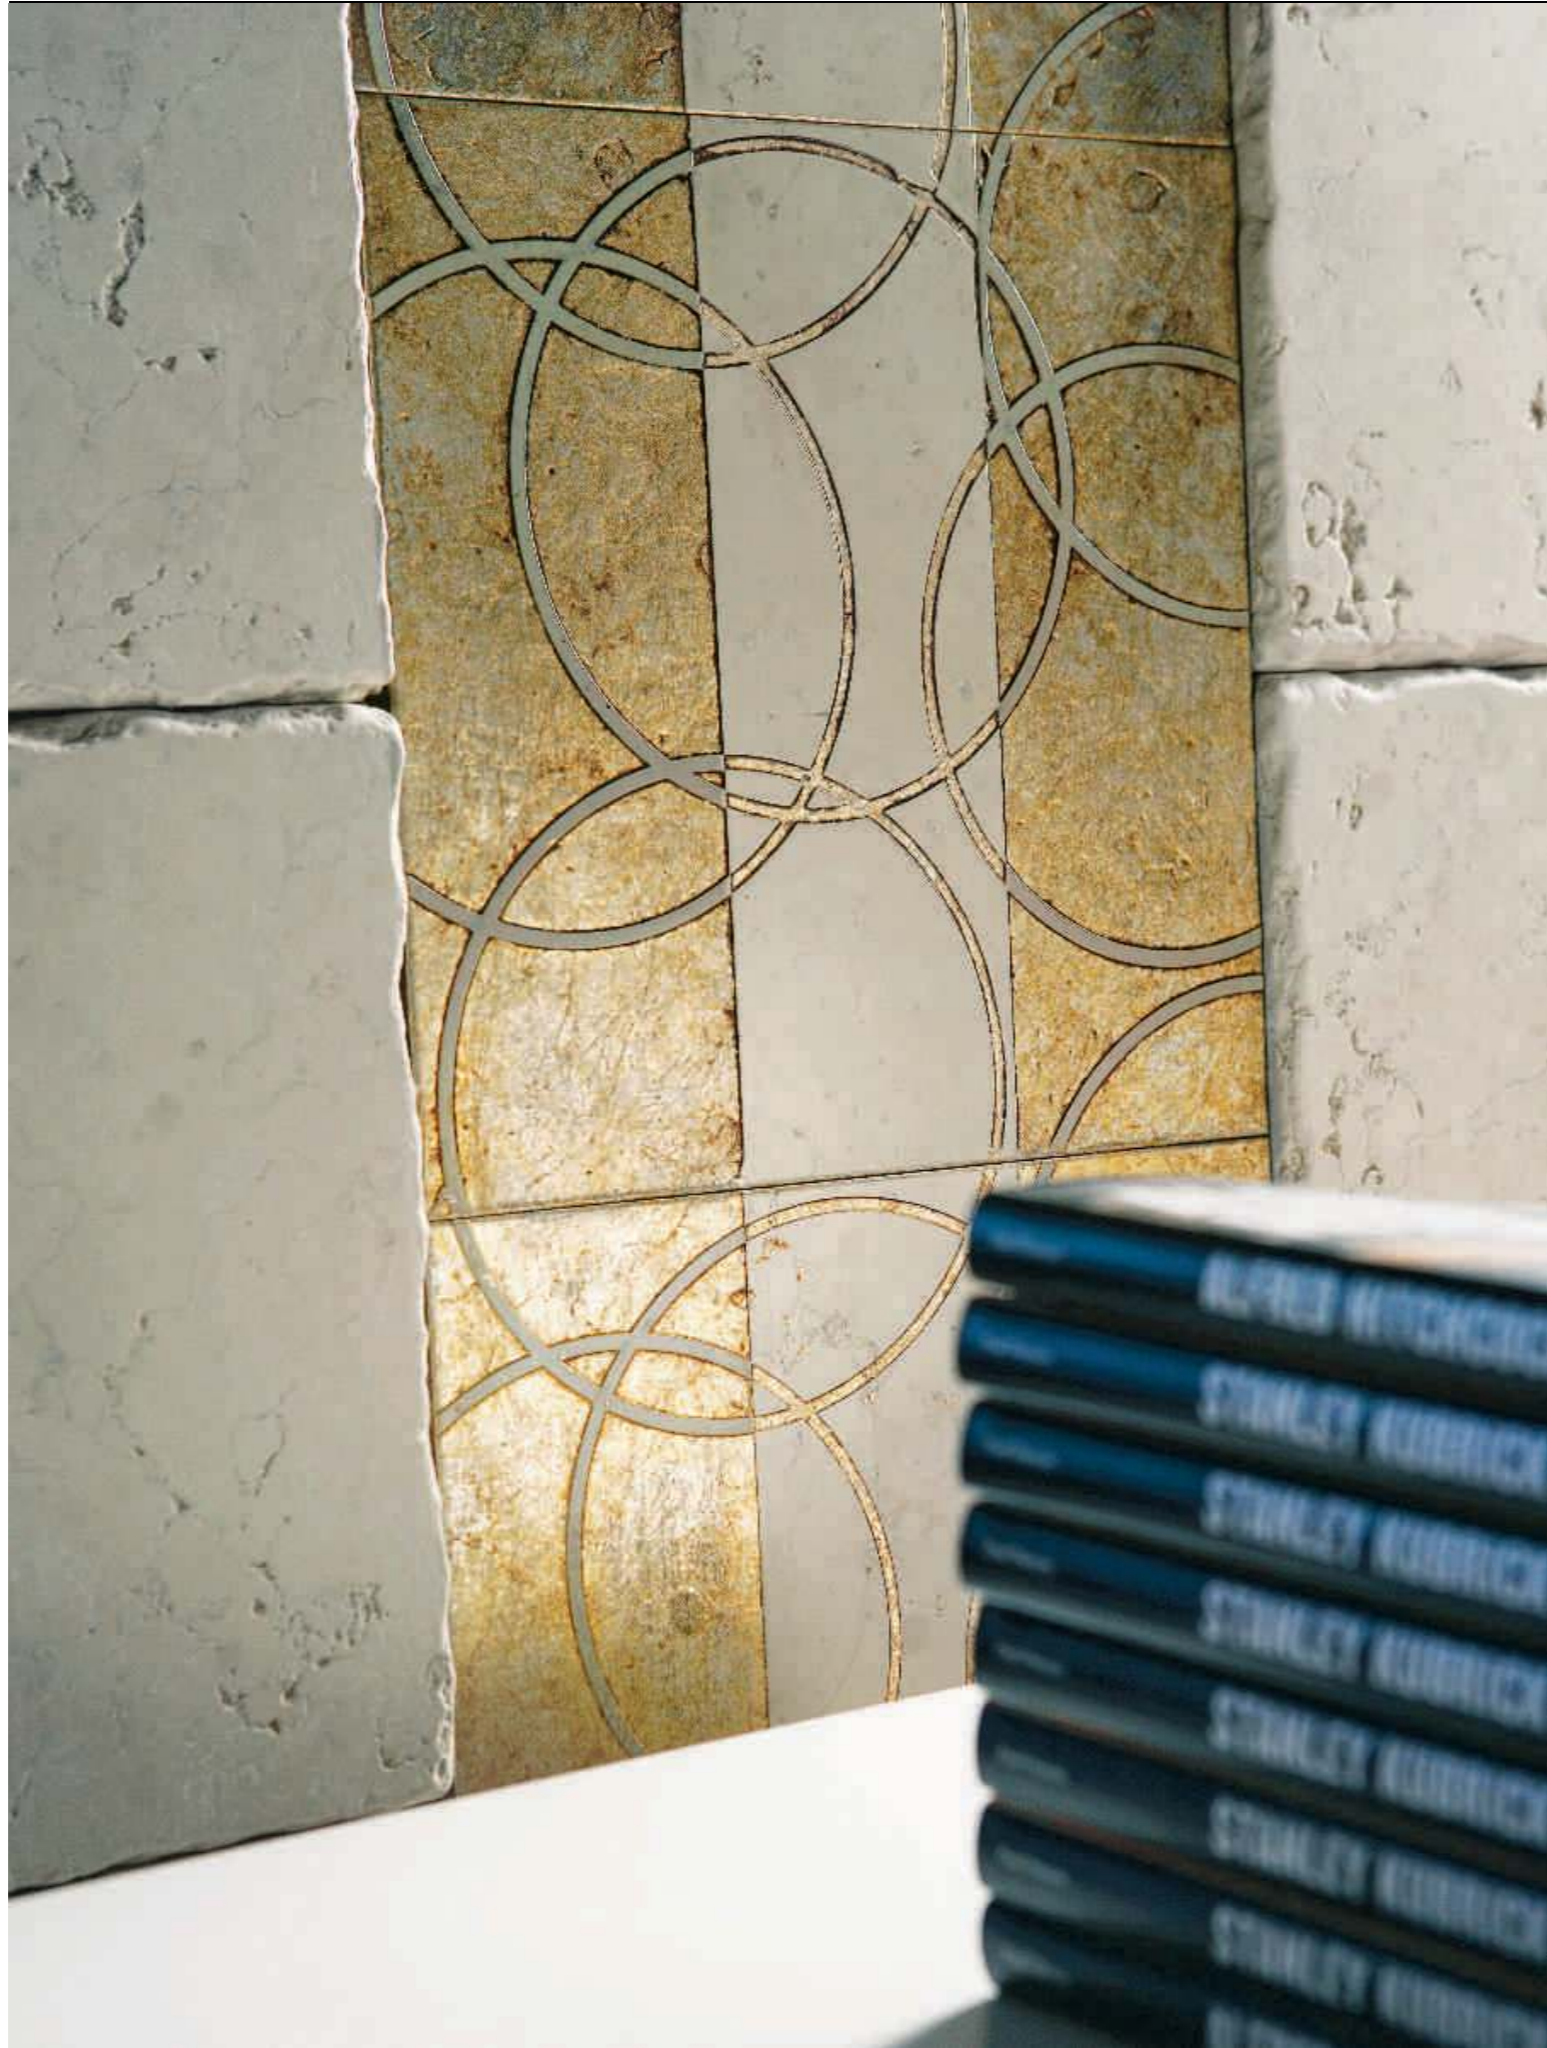

Biancone Anticato Naturale
cm 15 x 30,5
Biancone Tumbled
6" x 12"

Art. OPTICAL 9
cm 30,5 x 30,5
Fondo Oro - Decoro Biancone
12" x 12"
Background Gold - Decor Biancone